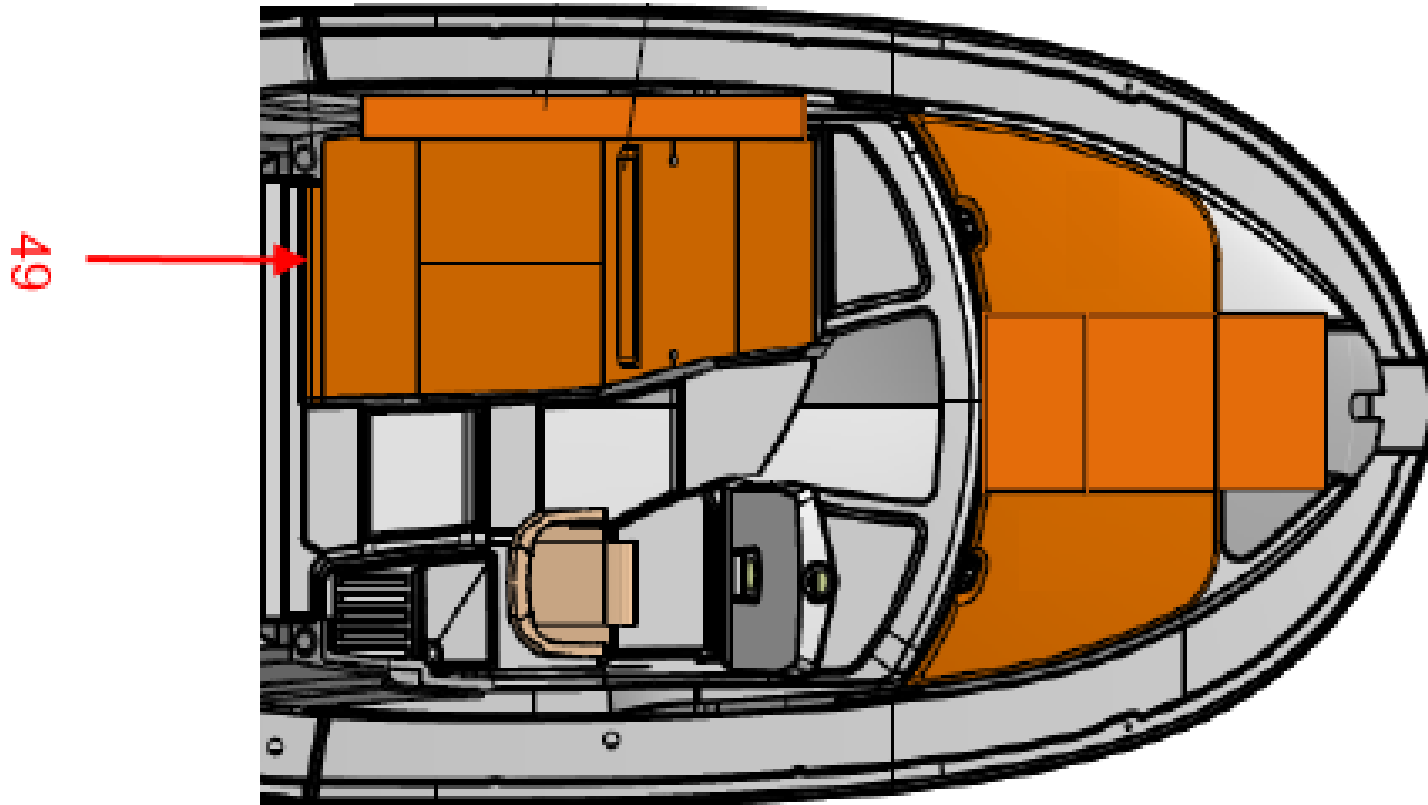

CUSHION SEATS

ATTENTION AU NUMERO DE SERIE DE VOTRE BATEAU / PAY ATTENTION TO THE VESSEL HULL NUMBER OF YOUR BOAT

38

501

CUSHION SEATS

CUSHION SEATS

CUSHION SEATS

option	Pos.	Part No.	Description	Quant. per boat	Version / Option	SS_FAM	Begining hull number	Ending hull number
	9	409622	CUSHION 9A AT8 CUSHY LIMESTONE 2020	1,000	SELL EXT NAUTILUS ASPARAG US 2P	SELLERIE	663	
	9	409622	CUSHION 9A AT8 CUSHY LIMESTONE 2020	1,000	SELL EXT SILV ICE_DIAM METE 2P	SELLERIE	663	
	9	409622	CUSHION 9A AT8 CUSHY LIMESTONE 2020	1,000	SELL EXT NAUTILUS ASPARAG US 3P	SELLERIE	663	
	9	409622	CUSHION 9A AT8 CUSHY LIMESTONE 2020	1,000	SELL EXT SILV ICE_DIAM METE 3P	SELLERIE	663	
	9	409622	CUSHION 9A AT8 CUSHY LIMESTONE 2020	1,000	SELL EXT MARLIN AUSTER 2P	SELLERIE	663	
	9	409622	CUSHION 9A AT8 CUSHY LIMESTONE 2020	1,000	SELL EXT SILV STER DIAM 2P	SELLERIE	663	
	9	409622	CUSHION 9A AT8 CUSHY LIMESTONE 2020	1,000	SELL EXT MARLIN AUSTER 3P	SELLERIE	663	
	9	409622	CUSHION 9A AT8 CUSHY LIMESTONE 2020	1,000	SELL EXT SILV STER DIAM 3P	SELLERIE	663	
	38	400186	COCKPIT CUSHION SET AT8SA INSIDE	1,000		SELLERIE		263
	38	404753	COCKPIT CUSHION SET AT8SA INSIDE STD	1,000		SELLERIE	264	424
	38	404881	CUSHION SET AT8SA INSIDE 2019	1,000		SELLERIE	425	492
	38	407663	CUSHION SET AT8SA INSIDE 2019	1,000		SELLERIE	493	655
	39	953480	PELLET HOOK	20,000		SELLERIE		655
	40	940068	SLEEVE PLAS ASSEMBLY OF COVER	4,000		SELLERIE		655