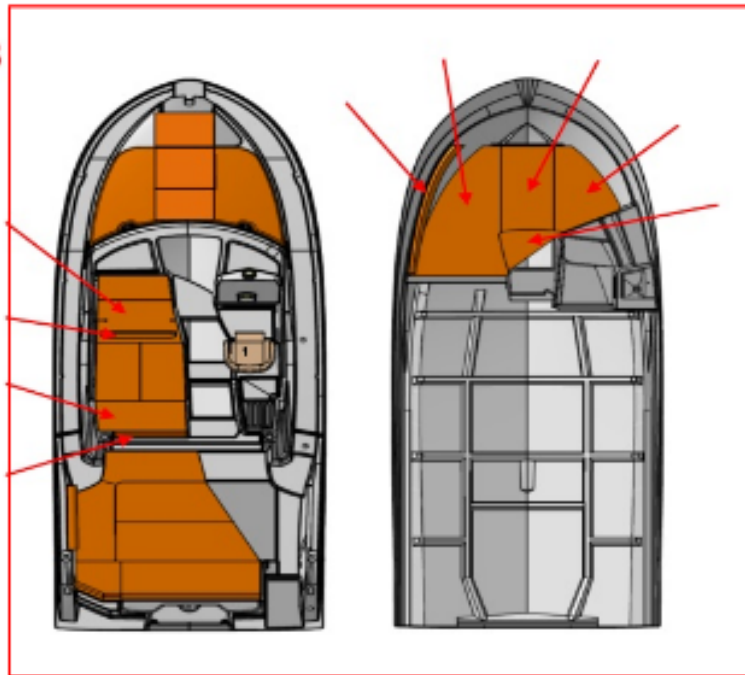

CUSHION SEATS

ATTENTION AU NUMERO DE SERIE DE VOTRE BATEAU / PAY ATTENTION TO THE VESSEL HULL NUMBER OF YOUR BOAT

38

501

CUSHION SEATS

CUSHION SEATS

CUSHION SEATS

option	Pos.	Part No.	Description	Quant. per boat	Version / Option	SS_FAM	Begining hull number	Ending hull number
	9	409622	CUSHION 9A AT8 CUSHY LIMESTONE 2020	1,000	SELL EXT NAUTILUS ASPARAG US 2P	SELLERIE	663	
	9	409622	CUSHION 9A AT8 CUSHY LIMESTONE 2020	1,000	SELL EXT SILV ICE_DIAM METE 2P	SELLERIE	663	
	9	409622	CUSHION 9A AT8 CUSHY LIMESTONE 2020	1,000	SELL EXT NAUTILUS ASPARAG US 3P	SELLERIE	663	
	9	409622	CUSHION 9A AT8 CUSHY LIMESTONE 2020	1,000	SELL EXT SILV ICE_DIAM METE 3P	SELLERIE	663	
	9	409622	CUSHION 9A AT8 CUSHY LIMESTONE 2020	1,000	SELL EXT MARLIN AUSTER 2P	SELLERIE	663	
	9	409622	CUSHION 9A AT8 CUSHY LIMESTONE 2020	1,000	SELL EXT SILV STER DIAM 2P	SELLERIE	663	
	9	409622	CUSHION 9A AT8 CUSHY LIMESTONE 2020	1,000	SELL EXT MARLIN AUSTER 3P	SELLERIE	663	
	9	409622	CUSHION 9A AT8 CUSHY LIMESTONE 2020	1,000	SELL EXT SILV STER DIAM 3P	SELLERIE	663	
	38	400186	COCKPIT CUSHION SET AT8SA INSIDE	1,000		SELLERIE		263
	38	404753	COCKPIT CUSHION SET AT8SA INSIDE STD	1,000		SELLERIE	264	424
	38	404881	CUSHION SET AT8SA INSIDE 2019	1,000		SELLERIE	425	492
	38	407663	CUSHION SET AT8SA INSIDE 2019	1,000		SELLERIE	493	655
	39	953480	PELLET HOOK	20,000		SELLERIE		655
	40	940068	SLEEVE PLAS ASSEMBLY OF COVER	4,000		SELLERIE		655