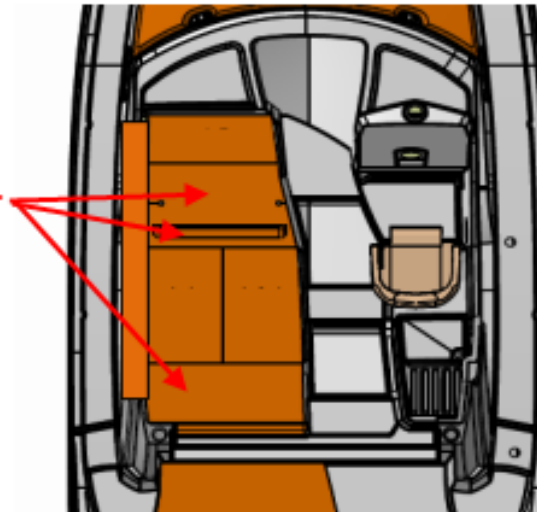

CUSHION SEATS

ATTENTION AU NUMERO DE SERIE DE VOTRE BATEAU / PAY ATTENTION TO THE VESSEL HULL NUMBER OF YOUR BOAT

38

501

CUSHION SEATS

CUSHION SEATS

CUSHION SEATS

option	Pos.	Part No.	Description	Quant. per boat	Version / Option	SS_FAM	Begining hull number	Ending hull number
	9	409622	CUSHION 9A AT8 CUSHY LIMESTONE 2020	1,000	SELL EXT NAUTILUS ASPARAG US 2P	SELLERIE	663	
	9	409622	CUSHION 9A AT8 CUSHY LIMESTONE 2020	1,000	SELL EXT SILV ICE_DIAM METE 2P	SELLERIE	663	
	9	409622	CUSHION 9A AT8 CUSHY LIMESTONE 2020	1,000	SELL EXT NAUTILUS ASPARAG US 3P	SELLERIE	663	
	9	409622	CUSHION 9A AT8 CUSHY LIMESTONE 2020	1,000	SELL EXT SILV ICE_DIAM METE 3P	SELLERIE	663	
	9	409622	CUSHION 9A AT8 CUSHY LIMESTONE 2020	1,000	SELL EXT MARLIN AUSTER 2P	SELLERIE	663	
	9	409622	CUSHION 9A AT8 CUSHY LIMESTONE 2020	1,000	SELL EXT SILV STER DIAM 2P	SELLERIE	663	
	9	409622	CUSHION 9A AT8 CUSHY LIMESTONE 2020	1,000	SELL EXT MARLIN AUSTER 3P	SELLERIE	663	
	9	409622	CUSHION 9A AT8 CUSHY LIMESTONE 2020	1,000	SELL EXT SILV STER DIAM 3P	SELLERIE	663	
	38	400186	COCKPIT CUSHION SET AT8SA INSIDE	1,000		SELLERIE		263
	38	404753	COCKPIT CUSHION SET AT8SA INSIDE STD	1,000		SELLERIE	264	424
	38	404881	CUSHION SET AT8SA INSIDE 2019	1,000		SELLERIE	425	492
	38	407663	CUSHION SET AT8SA INSIDE 2019	1,000		SELLERIE	493	655
	39	953480	PELLET HOOK	20,000		SELLERIE		655
	40	940068	SLEEVE PLAS ASSEMBLY OF COVER	4,000		SELLERIE		655