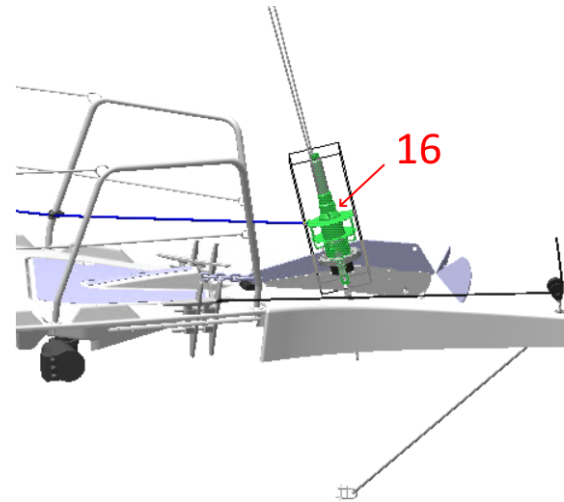

RUNNING RIGGING DECK GEAR

RUNNING RIGGING DECK GEAR

19

RUNNING RIGGING DECK GEAR

option	Pos.	Part No.	Description	Quant. per boat	Version / Option	SS_FAM	Beginning hull number	Ending hull number
	1	210421	MAINSAIL TRAVELLER H MR 1CARD PTFIX	1,000		UTILIS GREEMENT COURANT		
	2	208542	BLOCK H SINGLE E45 EMER RINGOT	2,000		UTILIS GREEMENT COURANT		
	3	208541	BLOCK H SINGLE E45 EMER	4,000		UTILIS GREEMENT COURANT		
	4	579100	MANILLE IN LONGUE LARGE DE 5	1,000		UTILIS GREEMENT COURANT		
	5	126111	STOP TRACK-END FITTING HP MR H	2,000		UTILIS GREEMENT COURANT		
	6	252195	RAIL SELF TRACKING JIB OC3MC	1,000		UTILIS GREEMENT COURANT		
	7	509977	S S BRACKET TURNING GEAR RAIL OC3MC PORT	1,000		UTILIS GREEMENT COURANT		
	8	509978	S S BRACKET TURNING GEAR RAIL OC3MC STBD	1,000		UTILIS GREEMENT COURANT		
	9	144255	GENOA SHEET AUTO D10 L25M	1,000		UTILIS GREEMENT COURANT		
	10	035993	BLOCK STANCHION	1,000		UTILIS GREEMENT COURANT		
	11	073470	RING/STANCHION	3,000		UTILIS GREEMENT COURANT		
	12	055433	STOPPER XA1 BLACK AUTOM SINGLE NM	2,000		UTILIS GREEMENT COURANT		
	13	151022	ARTICULATED CHAINPLATE D6 BREAK 1600KNEW	1,000		UTILIS GREEMENT COURANT		
	14	975840	BLOCK SEM57 H2600 C BLOCK	1,000		UTILIS GREEMENT COURANT		
	15	973838	PROTECT IN PAVOIS L 200	2,000		UTILIS GREEMENT COURANT		
	16	181818	FURLING DRUM KIT FACN LS130 8 13 100 NM	1,000		UTILIS GREEMENT COURANT		
	17	252254	GENOA FURLING TUBE OC3MC FACNOR	1,000		UTILIS GREEMENT COURANT		
	18	208543	BLOCK H DOUBLE E45 EMER	1,000		UTILIS GREEMENT COURANT		
	19	003202	ARTICULATED CHAINPLATE D 6 BREAK 2700KG	3,000		UTILIS GREEMENT COURANT		
	20	977356	BLOCK TRIPLE R 450KG 6 12NM	2,000		UTILIS GREEMENT COURANT		1
	21	055434	STBD PORT DOUBLE DECK STOPPERS NM	3,000		UTILIS GREEMENT COURANT	2	
	22	091121	HARKEN WINCH 35_2 STA	1,000		UTILIS GREEMENT COURANT		
	23	958666	CRANK	1,000		UTILIS GREEMENT COURANT		