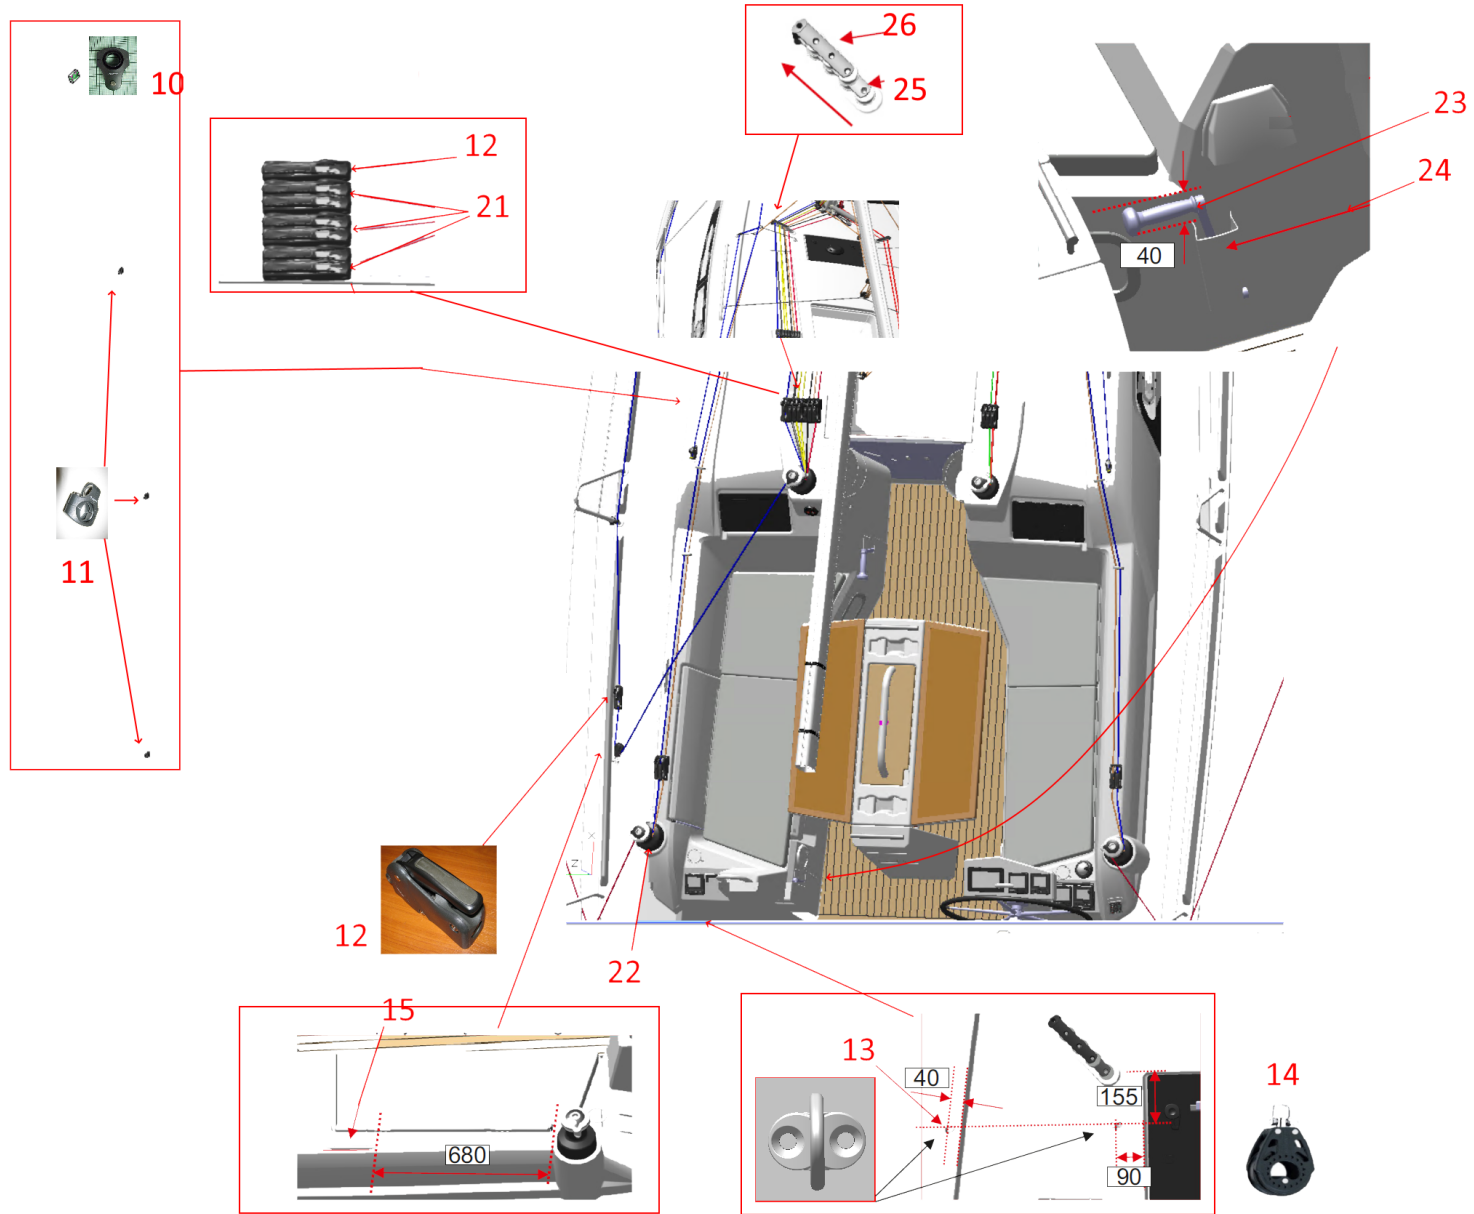

RUNNING RIGGING DECK GEAR

RUNNING RIGGING DECK GEAR

19

RUNNING RIGGING DECK GEAR

option	Pos.	Part No.	Description	Quant. per boat	Version / Option	SS_FAM	Beginning hull number	Ending hull number
	1	210421	MAINSAIL TRAVELLER H MR 1CARD PTFIX	1,000		UTILIS GREEMENT COURANT		
	2	208542	BLOCK H SINGLE E45 EMER RINGOT	2,000		UTILIS GREEMENT COURANT		
	3	208541	BLOCK H SINGLE E45 EMER	4,000		UTILIS GREEMENT COURANT		
	4	579100	MANILLE IN LONGUE LARGE DE 5	1,000		UTILIS GREEMENT COURANT		
	5	126111	STOP TRACK-END FITTING HP MR H	2,000		UTILIS GREEMENT COURANT		
	6	252195	RAIL SELF TRACKING JIB OC3MC	1,000		UTILIS GREEMENT COURANT		
	7	509977	S S BRACKET TURNING GEAR RAIL OC3MC PORT	1,000		UTILIS GREEMENT COURANT		
	8	509978	S S BRACKET TURNING GEAR RAIL OC3MC STBD	1,000		UTILIS GREEMENT COURANT		
	9	144255	GENOA SHEET AUTO D10 L25M	1,000		UTILIS GREEMENT COURANT		
	10	035993	BLOCK STANCHION	1,000		UTILIS GREEMENT COURANT		
	11	073470	RING/STANCHION	3,000		UTILIS GREEMENT COURANT		
	12	055433	STOPPER XA1 BLACK AUTOM SINGLE NM	2,000		UTILIS GREEMENT COURANT		
	13	151022	ARTICULATED CHAINPLATE D6 BREAK 1600KNEW	1,000		UTILIS GREEMENT COURANT		
	14	975840	BLOCK SEM57 H2600 C BLOCK	1,000		UTILIS GREEMENT COURANT		
	15	973838	PROTECT IN PAVOIS L 200	2,000		UTILIS GREEMENT COURANT		
	16	181818	FURLING DRUM KIT FACN LS130 8 13 100 NM	1,000		UTILIS GREEMENT COURANT		
	17	252254	GENOA FURLING TUBE OC3MC FACNOR	1,000		UTILIS GREEMENT COURANT		
	18	208543	BLOCK H DOUBLE E45 EMER	1,000		UTILIS GREEMENT COURANT		
	19	003202	ARTICULATED CHAINPLATE D 6 BREAK 2700KG	3,000		UTILIS GREEMENT COURANT		
	20	977356	BLOCK TRIPLE R 450KG 6 12NM	2,000		UTILIS GREEMENT COURANT		1
	21	055434	STBD PORT DOUBLE DECK STOPPERS NM	3,000		UTILIS GREEMENT COURANT	2	
	22	091121	HARKEN WINCH 35_2 STA	1,000		UTILIS GREEMENT COURANT		
	23	958666	CRANK	1,000		UTILIS GREEMENT COURANT		