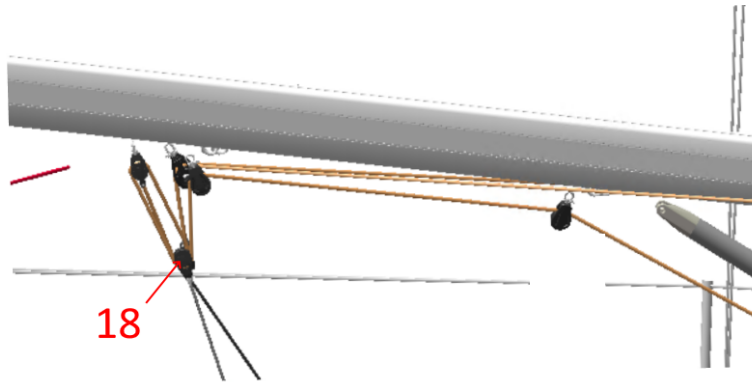

RUNNING RIGGING DECK GEAR

RUNNING RIGGING DECK GEAR

19

RUNNING RIGGING DECK GEAR

option	Pos.	Part No.	Description	Quant. per boat	Version / Option	SS_FAM	Beginning hull number	Ending hull number
	1	210421	MAINSAIL TRAVELLER H MR 1CARD PTFIX	1,000		UTILIS GREEMENT COURANT		
	2	208542	BLOCK H SINGLE E45 EMER RINGOT	2,000		UTILIS GREEMENT COURANT		
	3	208541	BLOCK H SINGLE E45 EMER	4,000		UTILIS GREEMENT COURANT		
	4	579100	MANILLE IN LONGUE LARGE DE 5	1,000		UTILIS GREEMENT COURANT		
	5	126111	STOP TRACK-END FITTING HP MR H	2,000		UTILIS GREEMENT COURANT		
	6	252195	RAIL SELF TRACKING JIB OC3MC	1,000		UTILIS GREEMENT COURANT		
	7	509977	S S BRACKET TURNING GEAR RAIL OC3MC PORT	1,000		UTILIS GREEMENT COURANT		
	8	509978	S S BRACKET TURNING GEAR RAIL OC3MC STBD	1,000		UTILIS GREEMENT COURANT		
	9	144255	GENOA SHEET AUTO D10 L25M	1,000		UTILIS GREEMENT COURANT		
	10	035993	BLOCK STANCHION	1,000		UTILIS GREEMENT COURANT		
	11	073470	RING/STANCHION	3,000		UTILIS GREEMENT COURANT		
	12	055433	STOPPER XA1 BLACK AUTOM SINGLE NM	2,000		UTILIS GREEMENT COURANT		
	13	151022	ARTICULATED CHAINPLATE D6 BREAK 1600KNEW	1,000		UTILIS GREEMENT COURANT		
	14	975840	BLOCK SEM57 H2600 C BLOCK	1,000		UTILIS GREEMENT COURANT		
	15	973838	PROTECT IN PAVOIS L 200	2,000		UTILIS GREEMENT COURANT		
	16	181818	FURLING DRUM KIT FACN LS130 8 13 100 NM	1,000		UTILIS GREEMENT COURANT		
	17	252254	GENOA FURLING TUBE OC3MC FACNOR	1,000		UTILIS GREEMENT COURANT		
	18	208543	BLOCK H DOUBLE E45 EMER	1,000		UTILIS GREEMENT COURANT		
	19	003202	ARTICULATED CHAINPLATE D 6 BREAK 2700KG	3,000		UTILIS GREEMENT COURANT		
	20	977356	BLOCK TRIPLE R 450KG 6 12NM	2,000		UTILIS GREEMENT COURANT		1
	21	055434	STBD PORT DOUBLE DECK STOPPERS NM	3,000		UTILIS GREEMENT COURANT	2	
	22	091121	HARKEN WINCH 35_2 STA	1,000		UTILIS GREEMENT COURANT		
	23	958666	CRANK	1,000		UTILIS GREEMENT COURANT		