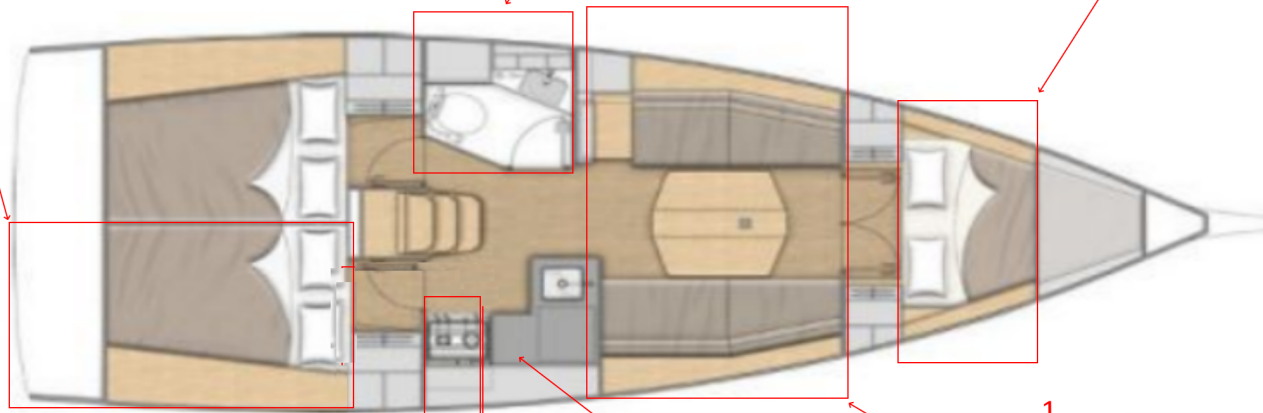

LIGHTS

GUIRL LED JAUNE 1- 80M - 24V	LIGHT ROPE PORT 1-80M 24V	13
RAIL RIDEAU	PLAST BLC	CURTAIN ROD PLAST WHITE
		12

GUIRL LED JAUNE 1-00M - 24V	LIGHT ROPE PORT 1-00M 24V	11
RAIL RIDEAU	PLAST BLC	CURTAIN ROD PLAST WHITE
		12