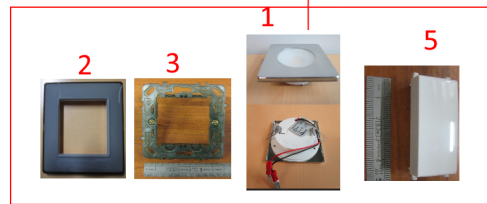

LIGHTS

GUIRL LED JAUNE 1- 80M - 24V	LIGHT ROPE PORT 1-80M 24V	13
RAIL RIDEAU	PLAST BLC	CURTAIN ROD PLAST WHITE
		12

GUIRL LED JAUNE 1-00M - 24V	LIGHT ROPE PORT 1-00M 24V	11
RAIL RIDEAU	PLAST BLC	CURTAIN ROD PLAST WHITE
		12