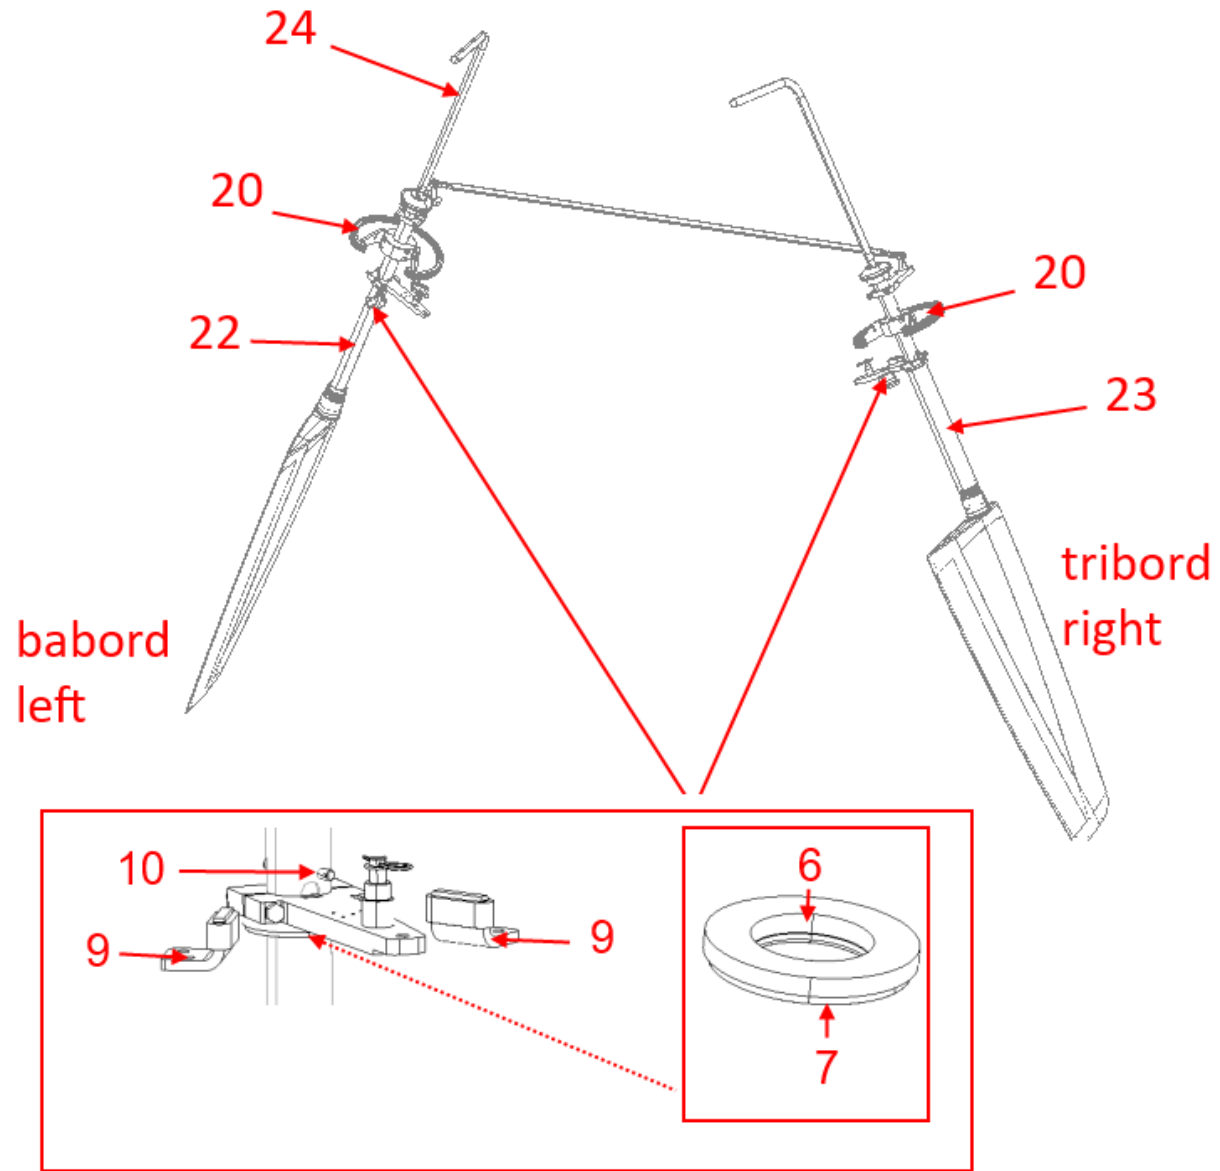

# STEERING SYSTEM

## STEERING SYSTEM

option	Pos.	Part No.	Description	Quant. per boat	Version / Option	SS_FAM	Beginning hull number	Ending hull number
	1	206753	LOCKER PLAST LOWER BEARING JEFA D60D70	2,000		SYSTEME DIRECTION		
	2	207654	LOWER BEARING D 60 JEFA	2,000		SYSTEME DIRECTION		
	3	198563	UPPER BEARING D 60 JEFA	2,000		SYSTEME DIRECTION		
	4	207707	SAFRAN PR FY5MA M INOX R9016	2,000		SYSTEME DIRECTION		
	5	212654	COMPENSATION RING 110X 61X 5	2,000		SYSTEME DIRECTION		
	6	207652	BALL STOP D60 JEFA	2,000		SYSTEME DIRECTION		
	7	214151	WASHER POM JEFA 5X99X4_5	2,000		SYSTEME DIRECTION		
	8	192992	RUDDER SHAFT OC5SB SIDE D60	2,000		SYSTEME DIRECTION		
	9	168631	RUDDER STOP OC6SA	4,000		SYSTEME DIRECTION		
	10	137006	GOUPILLE D10X 85 SECT.	2,000		SYSTEME DIRECTION		
	11	206752	WHEEL COLUMN JEFA FY5MA	1,000		SYSTEME DIRECTION		
	12	207771	PORT C PLATE COL JEFA FY5MA	1,000		SYSTEME DIRECTION		
	13	207772	STBD C PLATE COL JEFA FY5MA	1,000		SYSTEME DIRECTION		
	14	072329	STEERING GEAR CHAIN 5/8" 35+2M GOIOT	2,000		SYSTEME DIRECTION		
	15	093088	NYL SHEAVE SINGLE BALL BEARING GOIOT	4,000		SYSTEME DIRECTION		
	16	207655	PORT SUPPORT SHEEVES FY5MA	1,000		SYSTEME DIRECTION		
	17	207656	STBD SUPPORT SHEEVES FY5MA	1,000		SYSTEME DIRECTION		
	18	207647	C PLATE SUPP AC ROLLER FY5MA	2,000		SYSTEME DIRECTION		
	19	198564	STEERING CABLE FY5MA	1,000		SYSTEME DIRECTION		23
	19	217063	STEERING CABLE FY5MA N2	1,000		SYSTEME DIRECTION	24	
	20	207773	REBORED QUADRANT D 60 R190 DG JEFA	2,000		SYSTEME DIRECTION		
	21	207836	BAR L2135 D15 LINK FPA	1,000		SYSTEME DIRECTION		
	22	207657	PORT RUDDER TILLER FY5MA D60	1,000		SYSTEME DIRECTION		
	23	207658	STBD RUDDER TILLER FY5MA D60	1,000		SYSTEME DIRECTION		
	24	132047	TILLER EMERGENCY SEC L FEND D30 L750	1,000		SYSTEME DIRECTION		
	25	986437	STICK PLIERS	2,000		SYSTEME DIRECTION		