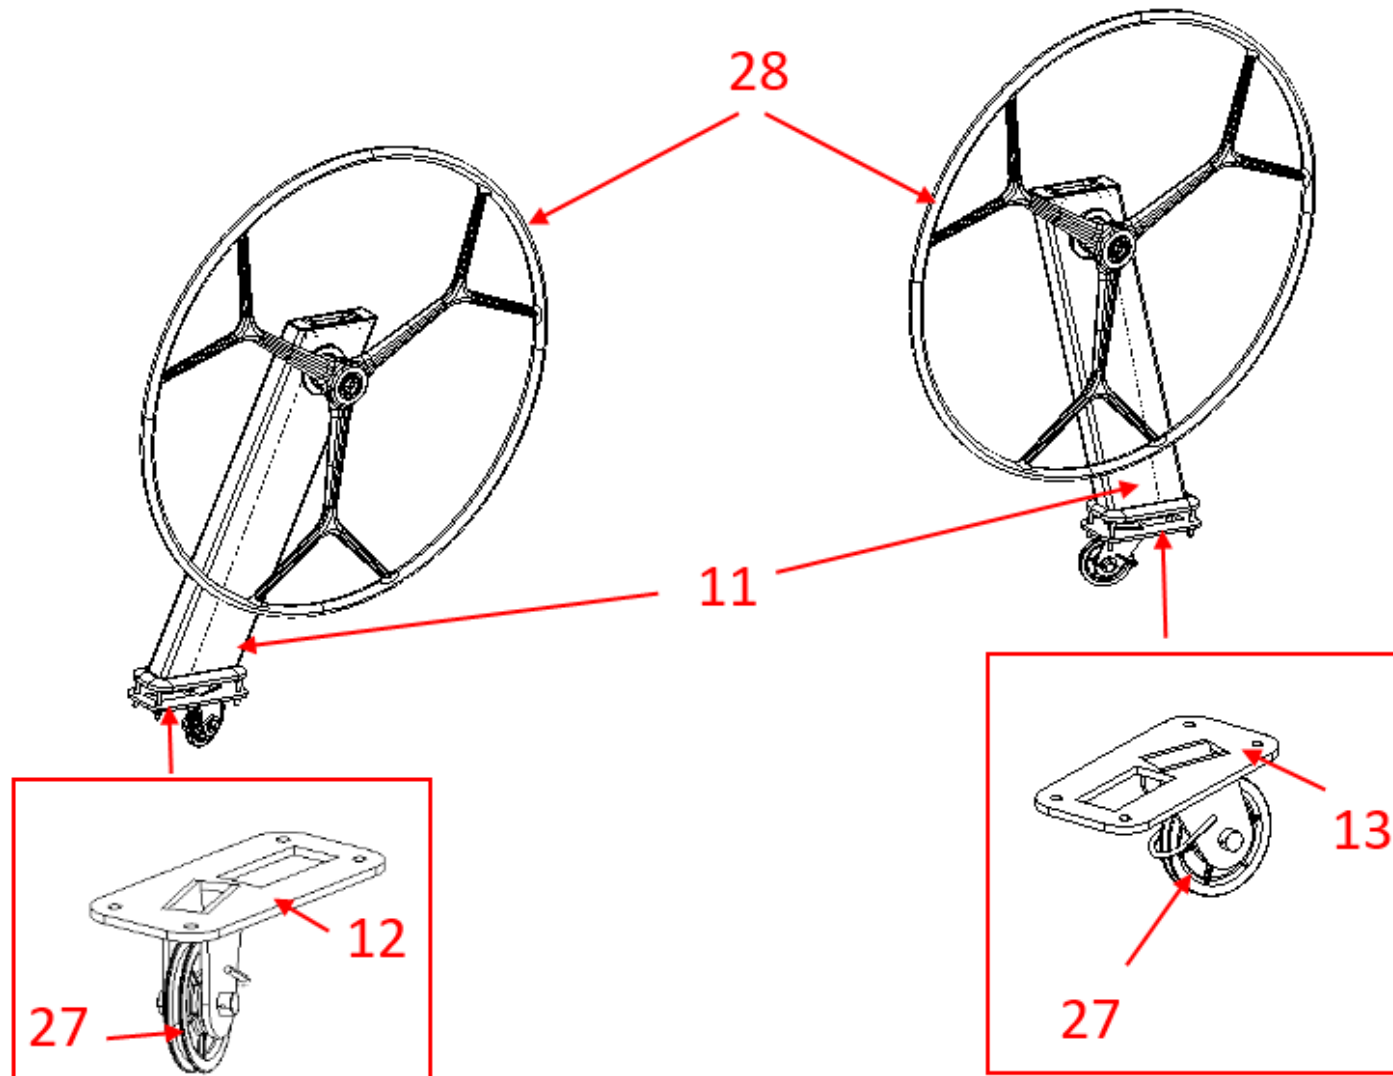

# STEERING SYSTEM

## STEERING SYSTEM

option	Pos.	Part No.	Description	Quant. per boat	Version / Option	SS_FAM	Beginning hull number	Ending hull number
	1	206753	LOCKER PLAST LOWER BEARING JEFA D60D70	2,000		SYSTEME DIRECTION		
	2	207654	LOWER BEARING D 60 JEFA	2,000		SYSTEME DIRECTION		
	3	198563	UPPER BEARING D 60 JEFA	2,000		SYSTEME DIRECTION		
	4	207707	SAFRAN PR FY5MA M INOX R9016	2,000		SYSTEME DIRECTION		
	5	212654	COMPENSATION RING 110X 61X 5	2,000		SYSTEME DIRECTION		
	6	207652	BALL STOP D60 JEFA	2,000		SYSTEME DIRECTION		
	7	214151	WASHER POM JEFA 5X99X4_5	2,000		SYSTEME DIRECTION		
	8	192992	RUDDER SHAFT OC5SB SIDE D60	2,000		SYSTEME DIRECTION		
	9	168631	RUDDER STOP OC6SA	4,000		SYSTEME DIRECTION		
	10	137006	GOUPILLE D10X 85 SECT.	2,000		SYSTEME DIRECTION		
	11	206752	WHEEL COLUMN JEFA FY5MA	1,000		SYSTEME DIRECTION		
	12	207771	PORT C PLATE COL JEFA FY5MA	1,000		SYSTEME DIRECTION		
	13	207772	STBD C PLATE COL JEFA FY5MA	1,000		SYSTEME DIRECTION		
	14	072329	STEERING GEAR CHAIN 5/8" 35+2M GOIOT	2,000		SYSTEME DIRECTION		
	15	093088	NYL SHEAVE SINGLE BALL BEARING GOIOT	4,000		SYSTEME DIRECTION		
	16	207655	PORT SUPPORT SHEEVES FY5MA	1,000		SYSTEME DIRECTION		
	17	207656	STBD SUPPORT SHEEVES FY5MA	1,000		SYSTEME DIRECTION		
	18	207647	C PLATE SUPP AC ROLLER FY5MA	2,000		SYSTEME DIRECTION		
	19	198564	STEERING CABLE FY5MA	1,000		SYSTEME DIRECTION		23
	19	217063	STEERING CABLE FY5MA N2	1,000		SYSTEME DIRECTION	24	
	20	207773	REBORED QUADRANT D 60 R190 DG JEFA	2,000		SYSTEME DIRECTION		
	21	207836	BAR L2135 D15 LINK FPA	1,000		SYSTEME DIRECTION		
	22	207657	PORT RUDDER TILLER FY5MA D60	1,000		SYSTEME DIRECTION		
	23	207658	STBD RUDDER TILLER FY5MA D60	1,000		SYSTEME DIRECTION		
	24	132047	TILLER EMERGENCY SEC L FEND D30 L750	1,000		SYSTEME DIRECTION		
	25	986437	STICK PLIERS	2,000		SYSTEME DIRECTION		