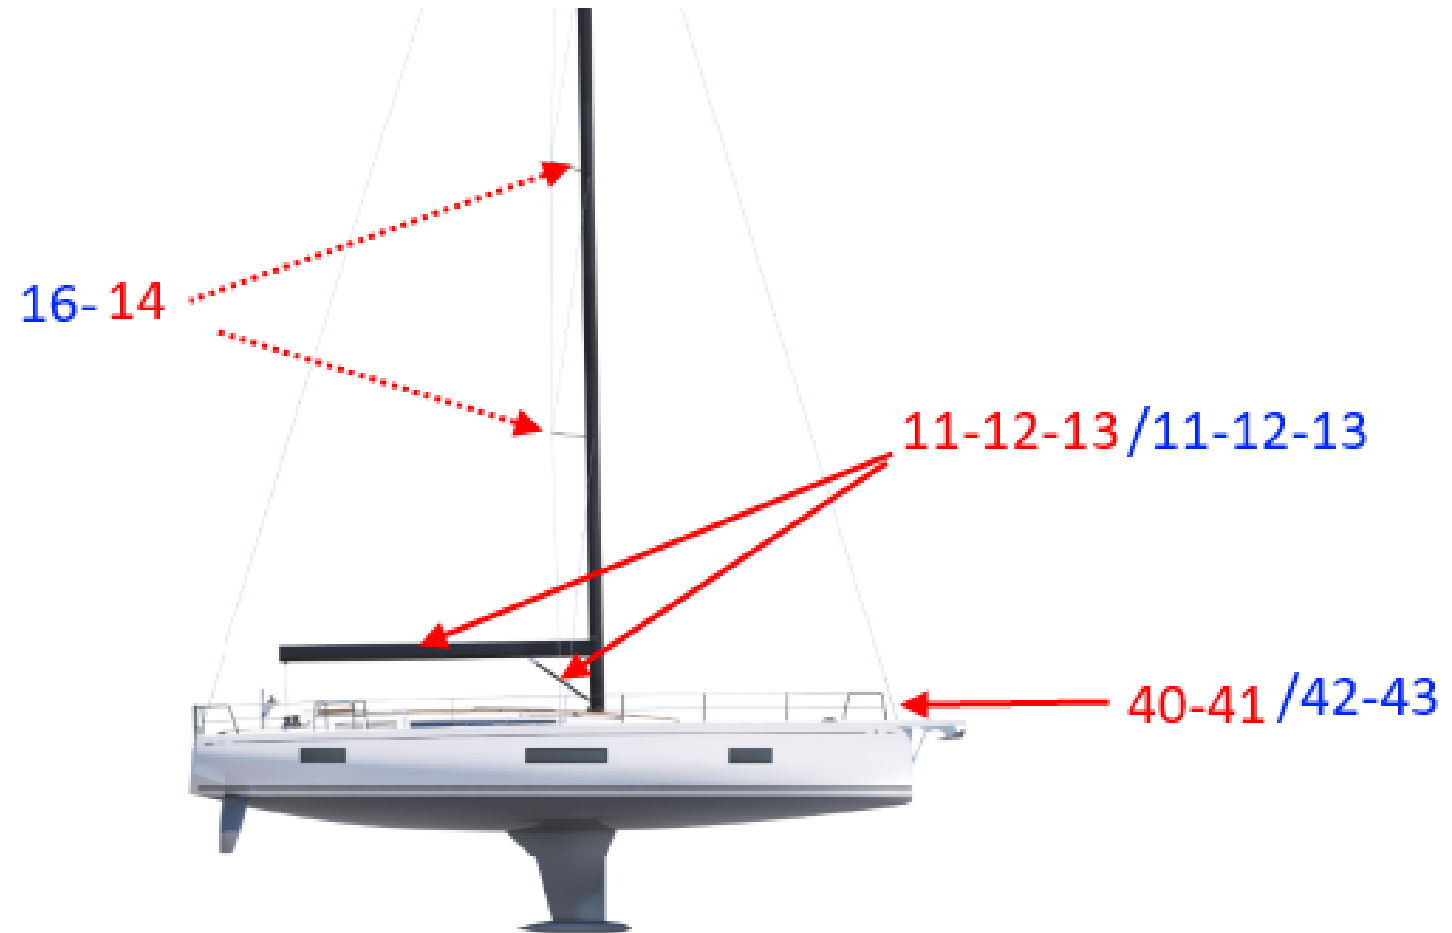

SPARS-MAST-BOM-SPINNAKER POLE

10 MAT CARBONE / BLACK CARBON MAST
15 MAT ALU / MAST ALU

MAT CARBONE / CARBON MAST
MAT ALU / ALU MAST

SPARS-MAST-BOM-SPINNAKER POLE

option	Pos.	Part No.	Description	Quant. per boat	Version / Option	SS_FAM	Begining hull number	Ending hull number
	1	208600	LAZY JACK KIT FY5MA OY5MA	1,000		MAT BOME TANGON		
	2	119937	BLOCK SO57D	1,000		MAT BOME TANGON		3
	2	216526	SINGLE BLOCK OPEN 2_3T	1,000		MAT BOME TANGON	4	
	3	055433	STOPPER XA1 BLACK AUTOM SINGLE NM	2,000		MAT BOME TANGON	1	
	4	208612	MAST BASE FY5MA	1,000		MAT BOME TANGON		
	5	003202	ARTICULATED CHAINPLATE D 6 BREAK 2700KG	3,000		MAT BOME TANGON		
	6	073290	MAST STEP BLOCK D75	8,000		MAT BOME TANGON		3
	6	216947	SINGLE BLOCK D75 PDM H	7,000		MAT BOME TANGON	4	55
	6	216947	SINGLE BLOCK D75 PDM H	8,000		MAT BOME TANGON	56	
	7	051209	SINGLE BLOCK H1969 BM075MM	1,000		MAT BOME TANGON		28
	7	960346	POULIE SIMP D 57 B MAGIC HTRES	1,000		MAT BOME TANGON	29	
	8	119937	BLOCK SO57D	1,000		MAT BOME TANGON		1
	9	208614	PILLAR AC D120X120X8 FY5MA	1,000		MAT BOME TANGON		
	10	208602	BLACK CARBON MAST FY5MA 3ET AM	1,000	MAT CARBONE	MAT BOME TANGON		55
	11	208611	BOOM FY5MA BLACK LAQUERED	1,000	MAT CARBONE	MAT BOME TANGON		
	11	208611	BOOM FY5MA BLACK LAQUERED	1,000	MAT ALU (CLASSIQ UE)	MAT BOME TANGON		
	12	210042	BOOM VANG FY5MA BLACK	1,000	MAT CARBONE	MAT BOME TANGON		
	12	210042	BOOM VANG FY5MA BLACK	1,000	MAT ALU (CLASSIQ UE)	MAT BOME TANGON		
	13	210113	TACKLE RIGID DOWN HAUL FY5MA	1,000	MAT CARBONE	MAT BOME TANGON		
	13	210113	TACKLE RIGID DOWN HAUL FY5MA	1,000	MAT ALU (CLASSIQ UE)	MAT BOME TANGON		