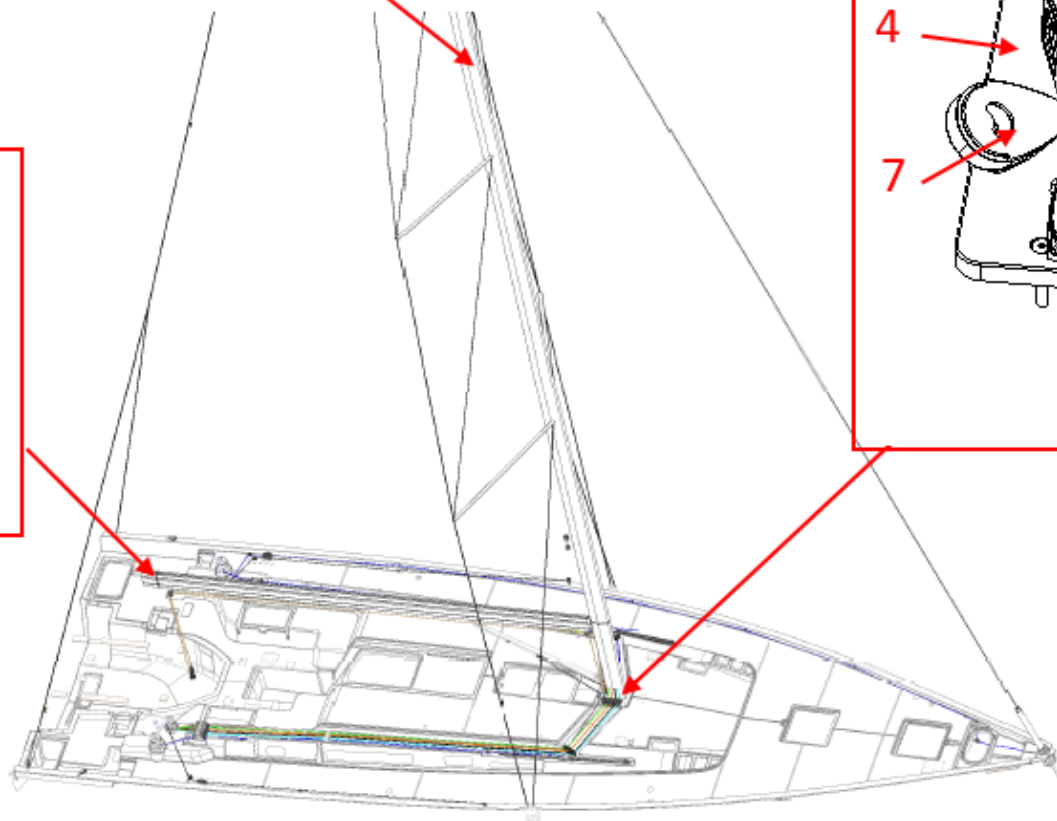

SPARS-MAST-BOM-SPINNAKER POLE

10 MAT CARBONE / BLACK CARBON MAST
15 MAT ALU / MAST ALU

MAT CARBONE / CARBON MAST
MAT ALU / ALU MAST

SPARS-MAST-BOM-SPINNAKER POLE

option	Pos.	Part No.	Description	Quant. per boat	Version / Option	SS_FAM	Begining hull number	Ending hull number
	1	208600	LAZY JACK KIT FY5MA OY5MA	1,000		MAT BOME TANGON		
	2	119937	BLOCK SO57D	1,000		MAT BOME TANGON		3
	2	216526	SINGLE BLOCK OPEN 2_3T	1,000		MAT BOME TANGON	4	
	3	055433	STOPPER XA1 BLACK AUTOM SINGLE NM	2,000		MAT BOME TANGON	1	
	4	208612	MAST BASE FY5MA	1,000		MAT BOME TANGON		
	5	003202	ARTICULATED CHAINPLATE D 6 BREAK 2700KG	3,000		MAT BOME TANGON		
	6	073290	MAST STEP BLOCK D75	8,000		MAT BOME TANGON		3
	6	216947	SINGLE BLOCK D75 PDM H	7,000		MAT BOME TANGON	4	55
	6	216947	SINGLE BLOCK D75 PDM H	8,000		MAT BOME TANGON	56	
	7	051209	SINGLE BLOCK H1969 BM075MM	1,000		MAT BOME TANGON		28
	7	960346	POULIE SIMP D 57 B MAGIC HTRES	1,000		MAT BOME TANGON	29	
	8	119937	BLOCK SO57D	1,000		MAT BOME TANGON		1
	9	208614	PILLAR AC D120X120X8 FY5MA	1,000		MAT BOME TANGON		
	10	208602	BLACK CARBON MAST FY5MA 3ET AM	1,000	MAT CARBONE	MAT BOME TANGON		55
	11	208611	BOOM FY5MA BLACK LAQUERED	1,000	MAT CARBONE	MAT BOME TANGON		
	11	208611	BOOM FY5MA BLACK LAQUERED	1,000	MAT ALU (CLASSIQ UE)	MAT BOME TANGON		
	12	210042	BOOM VANG FY5MA BLACK	1,000	MAT CARBONE	MAT BOME TANGON		
	12	210042	BOOM VANG FY5MA BLACK	1,000	MAT ALU (CLASSIQ UE)	MAT BOME TANGON		
	13	210113	TACKLE RIGID DOWN HAUL FY5MA	1,000	MAT CARBONE	MAT BOME TANGON		
	13	210113	TACKLE RIGID DOWN HAUL FY5MA	1,000	MAT ALU (CLASSIQ UE)	MAT BOME TANGON		