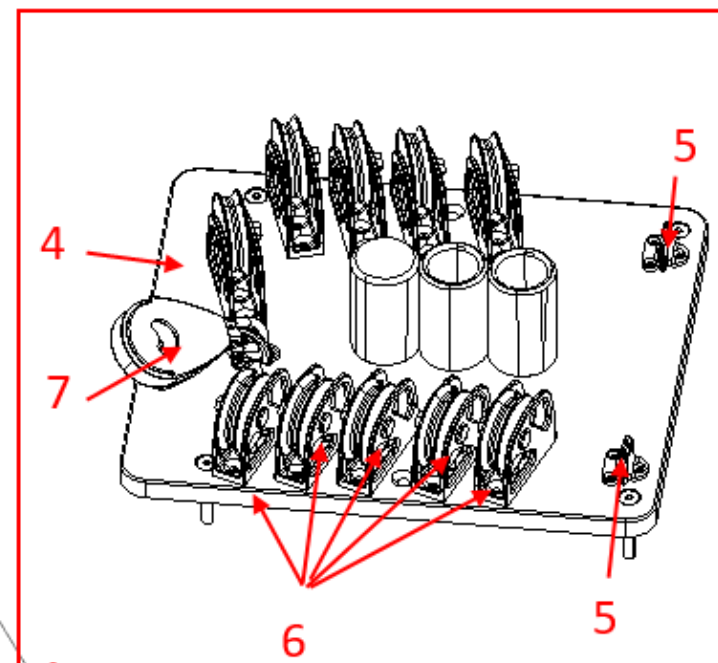

SPARS-MAST-BOM-SPINNAKER POLE

10 MAT CARBONE / BLACK CARBON MAST
15 MAT ALU / MAST ALU

MAT CARBONE / CARBON MAST
MAT ALU / ALU MAST

SPARS-MAST-BOM-SPINNAKER POLE

option	Pos.	Part No.	Description	Quant. per boat	Version / Option	SS_FAM	Begining hull number	Ending hull number
	1	208600	LAZY JACK KIT FY5MA OY5MA	1,000		MAT BOME TANGON		
	2	119937	BLOCK SO57D	1,000		MAT BOME TANGON		3
	2	216526	SINGLE BLOCK OPEN 2_3T	1,000		MAT BOME TANGON	4	
	3	055433	STOPPER XA1 BLACK AUTOM SINGLE NM	2,000		MAT BOME TANGON	1	
	4	208612	MAST BASE FY5MA	1,000		MAT BOME TANGON		
	5	003202	ARTICULATED CHAINPLATE D 6 BREAK 2700KG	3,000		MAT BOME TANGON		
	6	073290	MAST STEP BLOCK D75	8,000		MAT BOME TANGON		3
	6	216947	SINGLE BLOCK D75 PDM H	7,000		MAT BOME TANGON	4	55
	6	216947	SINGLE BLOCK D75 PDM H	8,000		MAT BOME TANGON	56	
	7	051209	SINGLE BLOCK H1969 BM075MM	1,000		MAT BOME TANGON		28
	7	960346	POULIE SIMP D 57 B MAGIC HTRES	1,000		MAT BOME TANGON	29	
	8	119937	BLOCK SO57D	1,000		MAT BOME TANGON		1
	9	208614	PILLAR AC D120X120X8 FY5MA	1,000		MAT BOME TANGON		
	10	208602	BLACK CARBON MAST FY5MA 3ET AM	1,000	MAT CARBONE	MAT BOME TANGON		55
	11	208611	BOOM FY5MA BLACK LAQUERED	1,000	MAT CARBONE	MAT BOME TANGON		
	11	208611	BOOM FY5MA BLACK LAQUERED	1,000	MAT ALU (CLASSIQ UE)	MAT BOME TANGON		
	12	210042	BOOM VANG FY5MA BLACK	1,000	MAT CARBONE	MAT BOME TANGON		
	12	210042	BOOM VANG FY5MA BLACK	1,000	MAT ALU (CLASSIQ UE)	MAT BOME TANGON		
	13	210113	TACKLE RIGID DOWN HAUL FY5MA	1,000	MAT CARBONE	MAT BOME TANGON		
	13	210113	TACKLE RIGID DOWN HAUL FY5MA	1,000	MAT ALU (CLASSIQ UE)	MAT BOME TANGON		