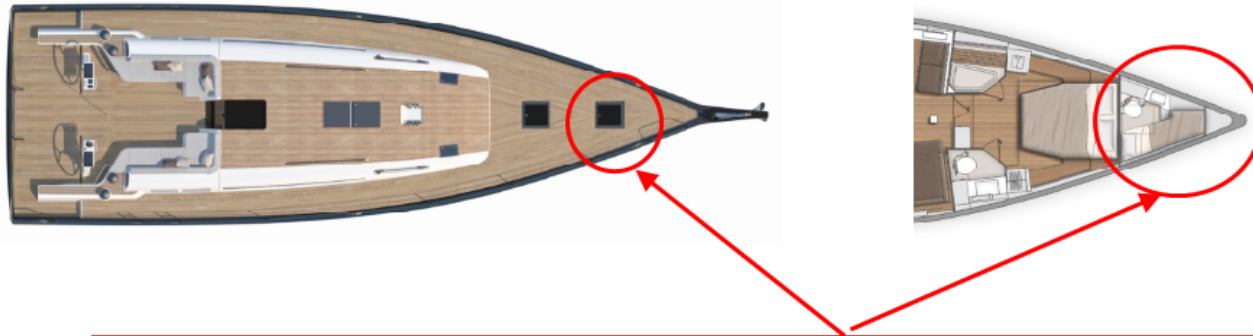

PORTS OPENINGS AND AERATION OF CAOCHROOF

PORTS OPENINGS AND AERATION OF CAOCHROOF

PORTS OPENINGS AND AERATION OF CAOCHROOF

option	Pos.	Part No.	Description	Quant. per boat	Version / Option	SS_FAM	Beginning hull number	Ending hull number
	1	176315	OPEN HATCH 330X140 FL3	2,000		VITR OUV AER ROOF		
	2	181942	BLIND SPC 0338X0148 R0 BE O-M	2,000		VITR OUV AER ROOF		
	3	176308	OPEN HATCH 627X627 T70-FL3 EXT OPEN	2,000		VITR OUV AER ROOF		
	4	147690	BLACK NON-SKID SURFACE 400X32 TH16	18,000		VITR OUV AER ROOF		54
	4	258316	ANTI SKID ICEBERG 400X32 TBS21	18,000		VITR OUV AER ROOF	55	54
	4	260253	ADHESIVE ANTI SKID BLACK 32MMX400MM	18,000		VITR OUV AER ROOF	55	
	5	147692	BLACK NON-SKID SURFACE 180X32 TH16	4,000		VITR OUV AER ROOF		54
	5	258315	ANTI SKID ICEBERG 180X32 TBS21	4,000		VITR OUV AER ROOF	55	54
	5	260252	ADHESIVE ANTI SKID BLACK 32MMX180MM	4,000		VITR OUV AER ROOF	55	
	6	209549	STORE SPA T70 625 620 R42 W FLW W BF	1,000		VITR OUV AER ROOF		
	7	180322	SHOWER DRAIN PIPE DIA 20 L 50	2,000		VITR OUV AER ROOF		
	8	T25B0200050	HOSE SEA WATER D 20 L 500	1,000		VITR OUV AER ROOF		
	9	T25B0160170	HOSE SEA WATER D 16 L 1700	1,000		VITR OUV AER ROOF		
	10	079678	BRASS STR GROOVED END-PIECE M15X21 D16	2,000		VITR OUV AER ROOF		
	11	026425	BRASS STR GROOVED END-PIECE F20X27 D19	1,000		VITR OUV AER ROOF		
	11	256374	BRASS STR GROOVED END-P F20X27 D20 NM	1,000		VITR OUV AER ROOF		
	12	741150	BRASS STR END-PIECE MF 20X27-15X21	1,000		VITR OUV AER ROOF		
	12	256375	BRASS STR END-PIECE MF 20X27-15X21 NM	1,000		VITR OUV AER ROOF		
	13	010675	BRASS COUPLING 90 ELBOW FF 15X21	1,000		VITR OUV AER ROOF		59
	13	024271	BRASS COUPLING 90 ELBOW FF 20X27	1,000		VITR OUV AER ROOF	60	
	14	999972	BRASS CHROME SEA-COCK 1/2" STDG	1,000		VITR OUV AER ROOF		59
	14	999973	BRASS CHROME SEA-COCK 3/4" STDG	1,000		VITR OUV AER ROOF	60	