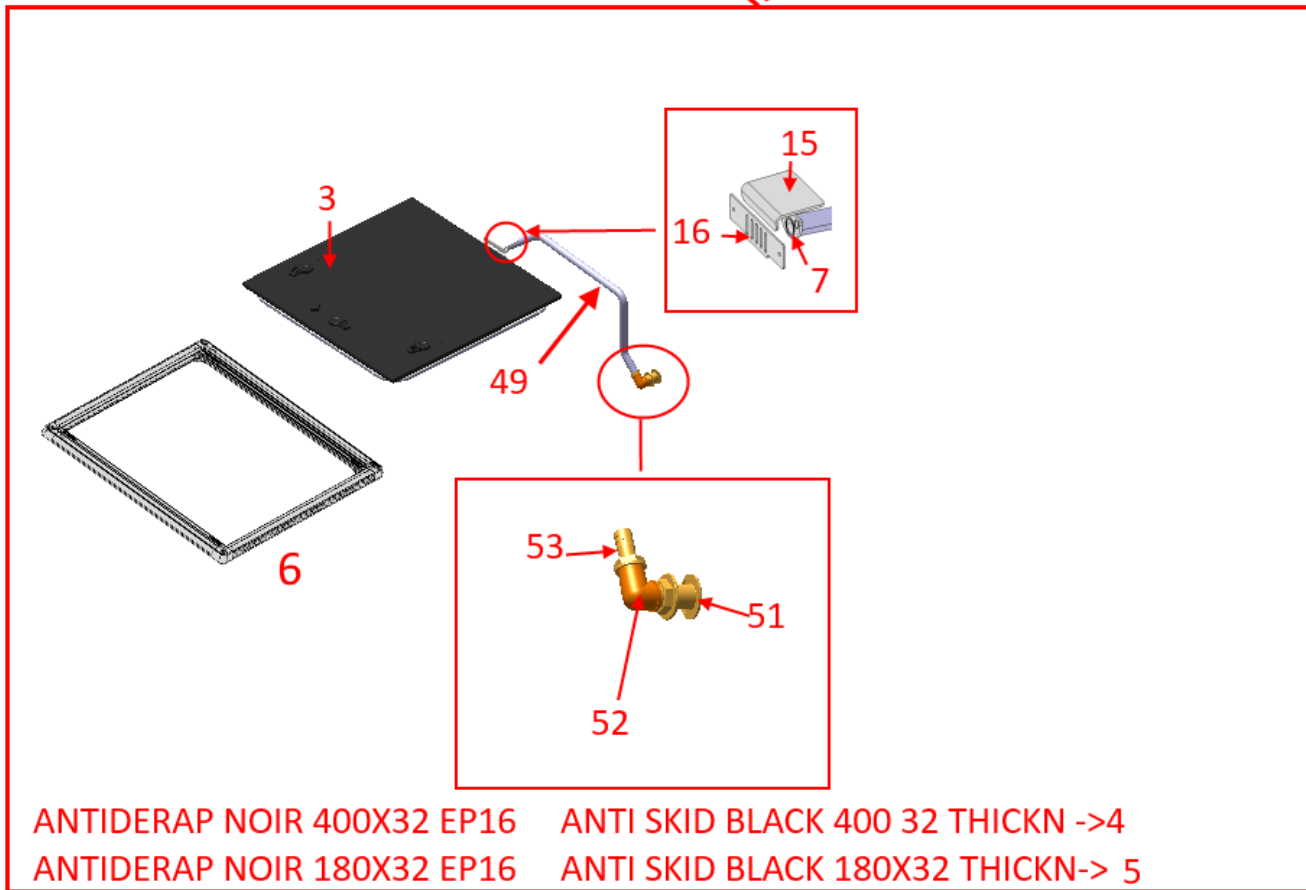

PORTS OPENINGS AND AERATION OF CAOCHROOF

PORTS OPENINGS AND AERATION OF CAOCHROOF

PORTS OPENINGS AND AERATION OF CAOCHROOF

option	Pos.	Part No.	Description	Quant. per boat	Version / Option	SS_FAM	Beginning hull number	Ending hull number
	1	176315	OPEN HATCH 330X140 FL3	2,000		VITR OUV AER ROOF		
	2	181942	BLIND SPC 0338X0148 R0 BE O-M	2,000		VITR OUV AER ROOF		
	3	176308	OPEN HATCH 627X627 T70-FL3 EXT OPEN	2,000		VITR OUV AER ROOF		
	4	147690	BLACK NON-SKID SURFACE 400X32 TH16	18,000		VITR OUV AER ROOF		54
	4	258316	ANTI SKID ICEBERG 400X32 TBS21	18,000		VITR OUV AER ROOF	55	54
	4	260253	ADHESIVE ANTI SKID BLACK 32MMX400MM	18,000		VITR OUV AER ROOF	55	
	5	147692	BLACK NON-SKID SURFACE 180X32 TH16	4,000		VITR OUV AER ROOF		54
	5	258315	ANTI SKID ICEBERG 180X32 TBS21	4,000		VITR OUV AER ROOF	55	54
	5	260252	ADHESIVE ANTI SKID BLACK 32MMX180MM	4,000		VITR OUV AER ROOF	55	
	6	209549	STORE SPA T70 625 620 R42 W FLW W BF	1,000		VITR OUV AER ROOF		
	7	180322	SHOWER DRAIN PIPE DIA 20 L 50	2,000		VITR OUV AER ROOF		
	8	T25B0200050	HOSE SEA WATER D 20 L 500	1,000		VITR OUV AER ROOF		
	9	T25B0160170	HOSE SEA WATER D 16 L 1700	1,000		VITR OUV AER ROOF		
	10	079678	BRASS STR GROOVED END-PIECE M15X21 D16	2,000		VITR OUV AER ROOF		
	11	026425	BRASS STR GROOVED END-PIECE F20X27 D19	1,000		VITR OUV AER ROOF		
	11	256374	BRASS STR GROOVED END-P F20X27 D20 NM	1,000		VITR OUV AER ROOF		
	12	741150	BRASS STR END-PIECE MF 20X27-15X21	1,000		VITR OUV AER ROOF		
	12	256375	BRASS STR END-PIECE MF 20X27-15X21 NM	1,000		VITR OUV AER ROOF		
	13	010675	BRASS COUPLING 90 ELBOW FF 15X21	1,000		VITR OUV AER ROOF		59
	13	024271	BRASS COUPLING 90 ELBOW FF 20X27	1,000		VITR OUV AER ROOF	60	
	14	999972	BRASS CHROME SEA-COCK 1/2" STDG	1,000		VITR OUV AER ROOF		59
	14	999973	BRASS CHROME SEA-COCK 3/4" STDG	1,000		VITR OUV AER ROOF	60	