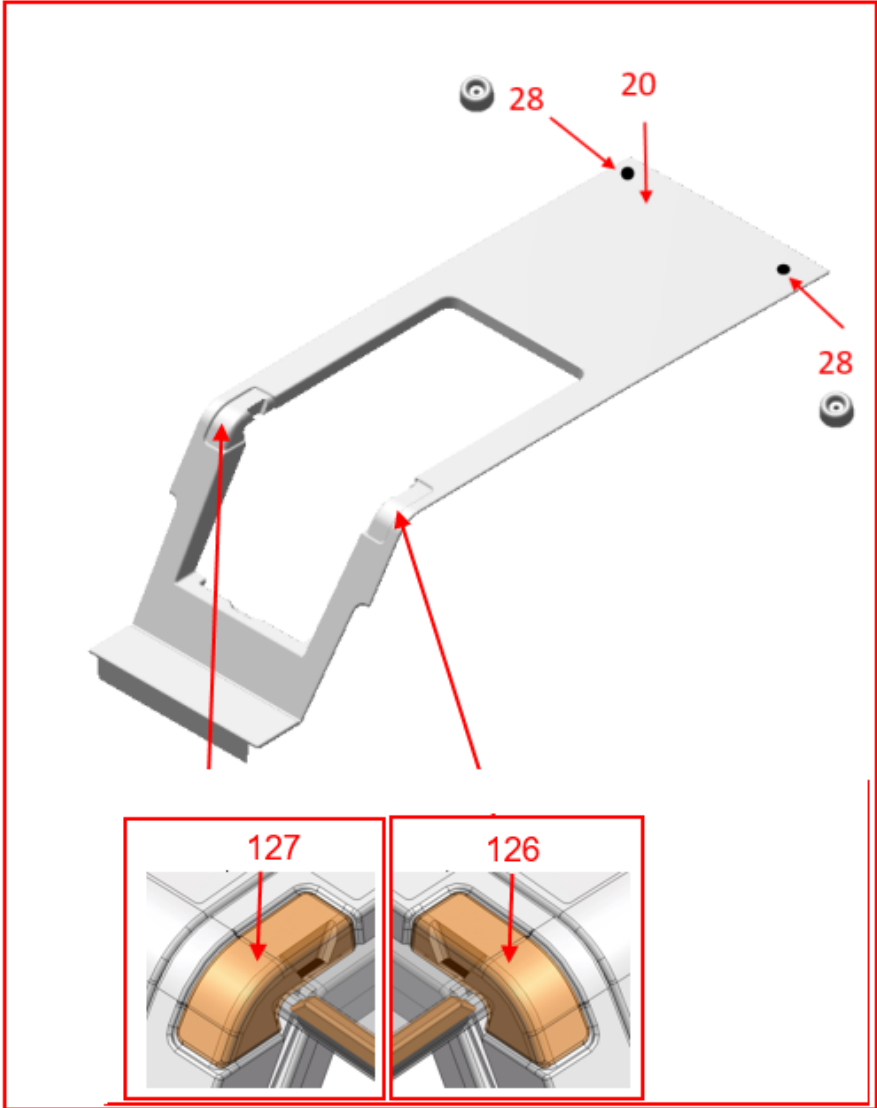

PORTS OPENINGS AND AERATION OF CAOCHROOF