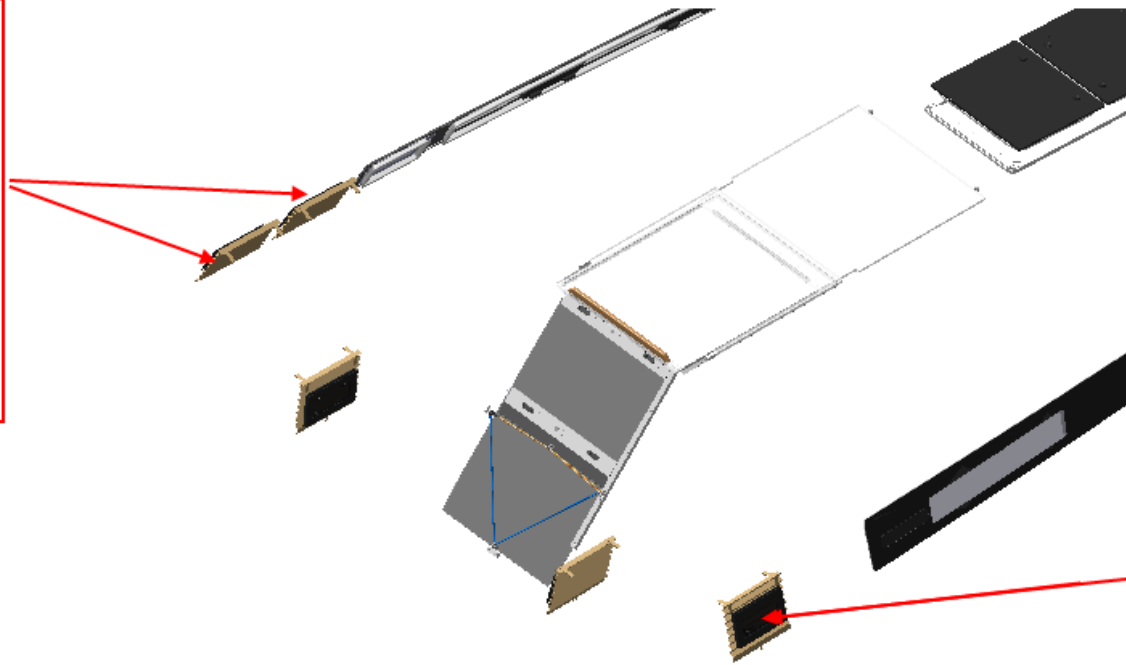

PORTS OPENINGS AND AERATION OF CAOCHROOF

CABINE AVANT / FORWARD CABIN

ANTIDERAP NOIR 400X32 EP16

ANTI SKID BLACK 400 32 THICKN ->4

ANTIDERAP NOIR 180X32 EP16

ANTI SKID BLACK 180X32 THICKN-> 5

PORTS OPENINGS AND AERATION OF CAOCHROOF