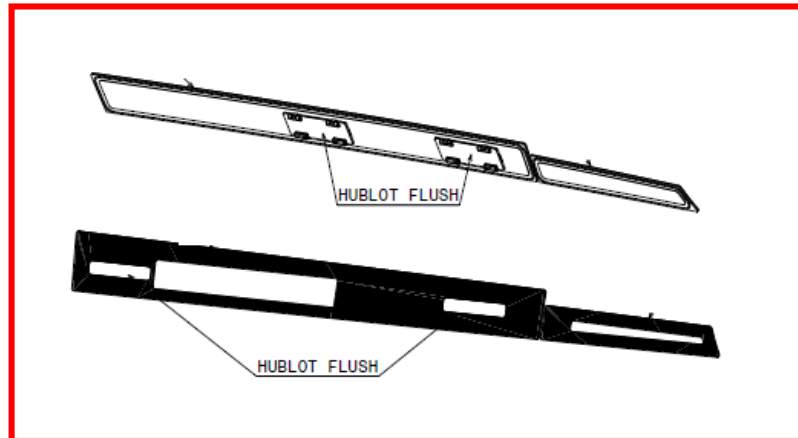

PORTS OPENINGS AND AERATION OF CAOCHROOF

36