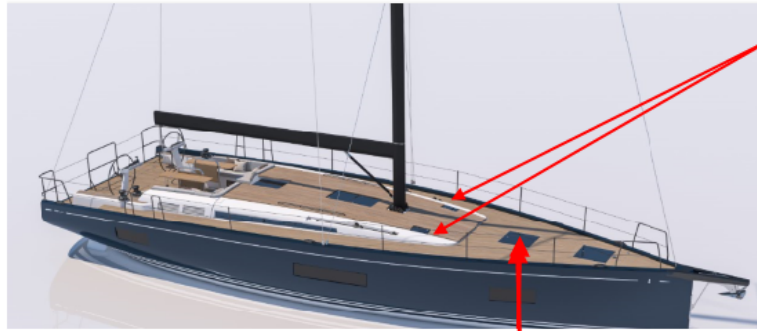

PORTS OPENINGS AND AERATION OF CAOCHROOF

CABINE AVANT / FORWARD CABIN

ANTIDERAP NOIR 400X32 EP16

ANTI SKID BLACK 400 32 THICKN ->4

ANTIDERAP NOIR 180X32 EP16

ANTI SKID BLACK 180X32 THICKN-> 5

PORTS OPENINGS AND AERATION OF CAOCHROOF