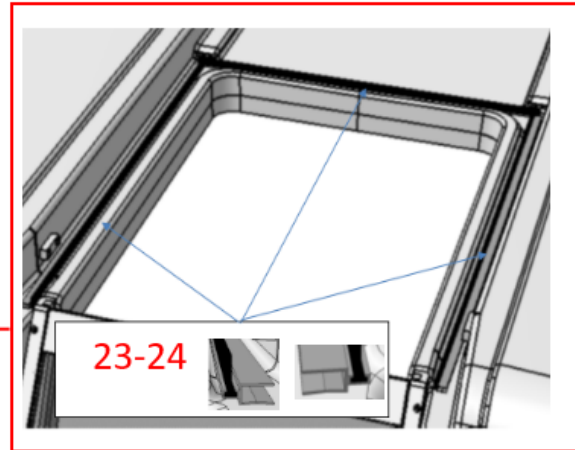

PORTS OPENINGS AND AERATION OF CAOCHROOF

PORTS OPENINGS AND AERATION OF CAOCHROOF

PORTS OPENINGS AND AERATION OF CAOCHROOF

option	Pos.	Part No.	Description	Quant. per boat	Version / Option	SS_FAM	Beginning hull number	Ending hull number
	1	176315	OPEN HATCH 330X140 FL3	2,000		VITR OUV AER ROOF		
	2	181942	BLIND SPC 0338X0148 R0 BE O-M	2,000		VITR OUV AER ROOF		
	3	176308	OPEN HATCH 627X627 T70-FL3 EXT OPEN	2,000		VITR OUV AER ROOF		
	4	147690	BLACK NON-SKID SURFACE 400X32 TH16	18,000		VITR OUV AER ROOF		54
	4	258316	ANTI SKID ICEBERG 400X32 TBS21	18,000		VITR OUV AER ROOF	55	54
	4	260253	ADHESIVE ANTI SKID BLACK 32MMX400MM	18,000		VITR OUV AER ROOF	55	
	5	147692	BLACK NON-SKID SURFACE 180X32 TH16	4,000		VITR OUV AER ROOF		54
	5	258315	ANTI SKID ICEBERG 180X32 TBS21	4,000		VITR OUV AER ROOF	55	54
	5	260252	ADHESIVE ANTI SKID BLACK 32MMX180MM	4,000		VITR OUV AER ROOF	55	
	6	209549	STORE SPA T70 625 620 R42 W FLW W BF	1,000		VITR OUV AER ROOF		
	7	180322	SHOWER DRAIN PIPE DIA 20 L 50	2,000		VITR OUV AER ROOF		
	8	T25B0200050	HOSE SEA WATER D 20 L 500	1,000		VITR OUV AER ROOF		
	9	T25B0160170	HOSE SEA WATER D 16 L 1700	1,000		VITR OUV AER ROOF		
	10	079678	BRASS STR GROOVED END-PIECE M15X21 D16	2,000		VITR OUV AER ROOF		
	11	026425	BRASS STR GROOVED END-PIECE F20X27 D19	1,000		VITR OUV AER ROOF		
	11	256374	BRASS STR GROOVED END-P F20X27 D20 NM	1,000		VITR OUV AER ROOF		
	12	741150	BRASS STR END-PIECE MF 20X27-15X21	1,000		VITR OUV AER ROOF		
	12	256375	BRASS STR END-PIECE MF 20X27-15X21 NM	1,000		VITR OUV AER ROOF		
	13	010675	BRASS COUPLING 90 ELBOW FF 15X21	1,000		VITR OUV AER ROOF		59
	13	024271	BRASS COUPLING 90 ELBOW FF 20X27	1,000		VITR OUV AER ROOF	60	
	14	999972	BRASS CHROME SEA-COCK 1/2" STDG	1,000		VITR OUV AER ROOF		59
	14	999973	BRASS CHROME SEA-COCK 3/4" STDG	1,000		VITR OUV AER ROOF	60	