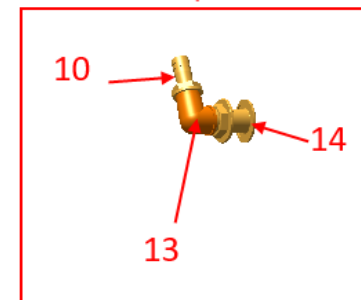

PORTS OPENINGS AND AERATION OF CAOCHROOF

CABINE AVANT / FORWARD CABIN

ANTIDERAP NOIR 400X32 EP16

ANTI SKID BLACK 400 32 THICKN ->4

ANTIDERAP NOIR 180X32 EP16

ANTI SKID BLACK 180X32 THICKN-> 5

PORTS OPENINGS AND AERATION OF CAOCHROOF