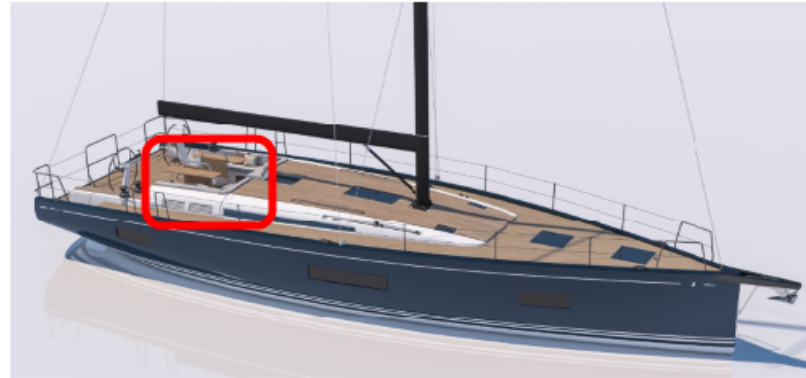

PORTS OPENINGS AND AERATION OF CAOCHROOF

CABINE AVANT / FORWARD CABIN

ANTIDERAP NOIR 400X32 EP16

ANTI SKID BLACK 400 32 THICKN ->4

ANTIDERAP NOIR 180X32 EP16

ANTI SKID BLACK 180X32 THICKN-> 5

PORTS OPENINGS AND AERATION OF CAOCHROOF