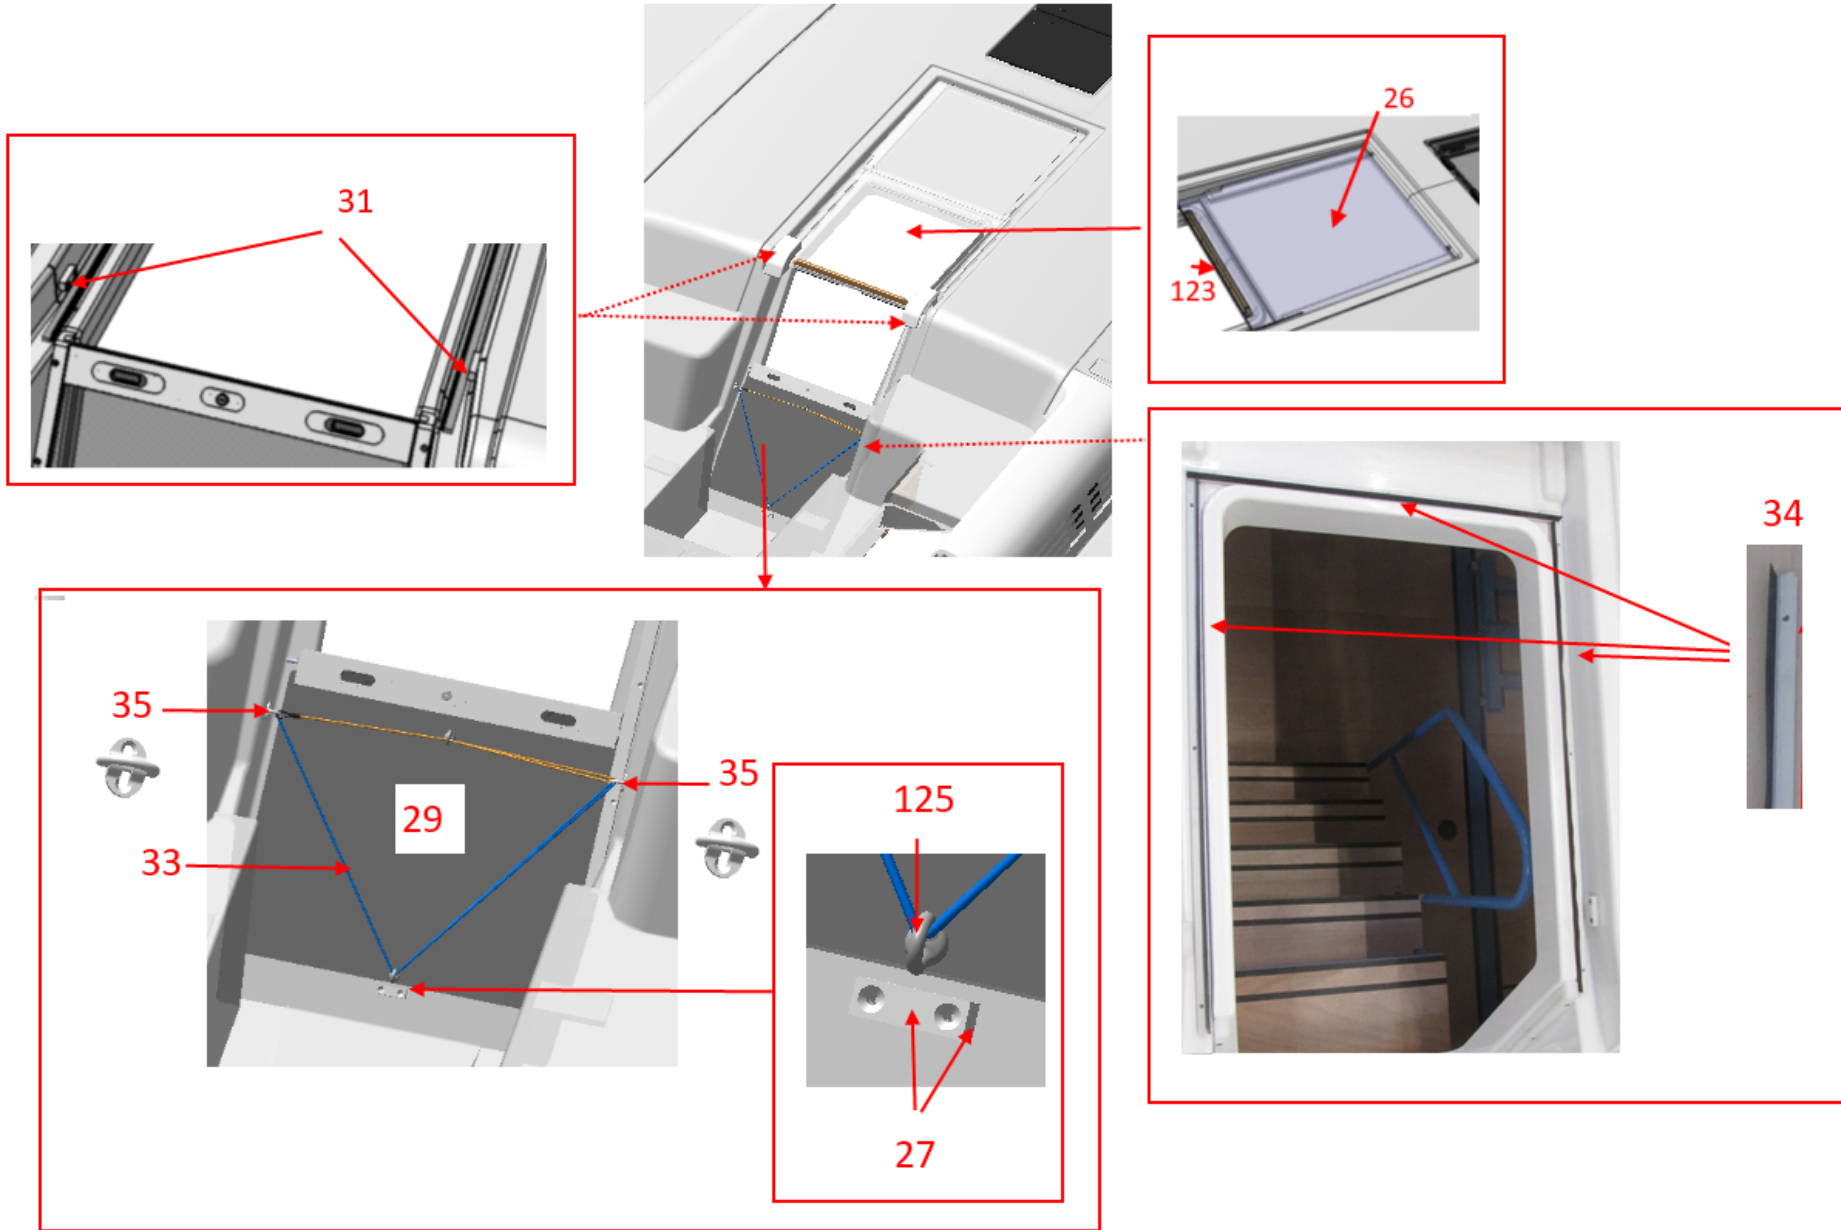

PORTS OPENINGS AND AERATION OF CAOCHROOF

PORTS OPENINGS AND AERATION OF CAOCHROOF

PORTS OPENINGS AND AERATION OF CAOCHROOF

option	Pos.	Part No.	Description	Quant. per boat	Version / Option	SS_FAM	Beginning hull number	Ending hull number
	1	176315	OPEN HATCH 330X140 FL3	2,000		VITR OUV AER ROOF		
	2	181942	BLIND SPC 0338X0148 R0 BE O-M	2,000		VITR OUV AER ROOF		
	3	176308	OPEN HATCH 627X627 T70-FL3 EXT OPEN	2,000		VITR OUV AER ROOF		
	4	147690	BLACK NON-SKID SURFACE 400X32 TH16	18,000		VITR OUV AER ROOF		54
	4	258316	ANTI SKID ICEBERG 400X32 TBS21	18,000		VITR OUV AER ROOF	55	54
	4	260253	ADHESIVE ANTI SKID BLACK 32MMX400MM	18,000		VITR OUV AER ROOF	55	
	5	147692	BLACK NON-SKID SURFACE 180X32 TH16	4,000		VITR OUV AER ROOF		54
	5	258315	ANTI SKID ICEBERG 180X32 TBS21	4,000		VITR OUV AER ROOF	55	54
	5	260252	ADHESIVE ANTI SKID BLACK 32MMX180MM	4,000		VITR OUV AER ROOF	55	
	6	209549	STORE SPA T70 625 620 R42 W FLW W BF	1,000		VITR OUV AER ROOF		
	7	180322	SHOWER DRAIN PIPE DIA 20 L 50	2,000		VITR OUV AER ROOF		
	8	T25B0200050	HOSE SEA WATER D 20 L 500	1,000		VITR OUV AER ROOF		
	9	T25B0160170	HOSE SEA WATER D 16 L 1700	1,000		VITR OUV AER ROOF		
	10	079678	BRASS STR GROOVED END-PIECE M15X21 D16	2,000		VITR OUV AER ROOF		
	11	026425	BRASS STR GROOVED END-PIECE F20X27 D19	1,000		VITR OUV AER ROOF		
	11	256374	BRASS STR GROOVED END-P F20X27 D20 NM	1,000		VITR OUV AER ROOF		
	12	741150	BRASS STR END-PIECE MF 20X27-15X21	1,000		VITR OUV AER ROOF		
	12	256375	BRASS STR END-PIECE MF 20X27-15X21 NM	1,000		VITR OUV AER ROOF		
	13	010675	BRASS COUPLING 90 ELBOW FF 15X21	1,000		VITR OUV AER ROOF		59
	13	024271	BRASS COUPLING 90 ELBOW FF 20X27	1,000		VITR OUV AER ROOF	60	
	14	999972	BRASS CHROME SEA-COCK 1/2" STDG	1,000		VITR OUV AER ROOF		59
	14	999973	BRASS CHROME SEA-COCK 3/4" STDG	1,000		VITR OUV AER ROOF	60	