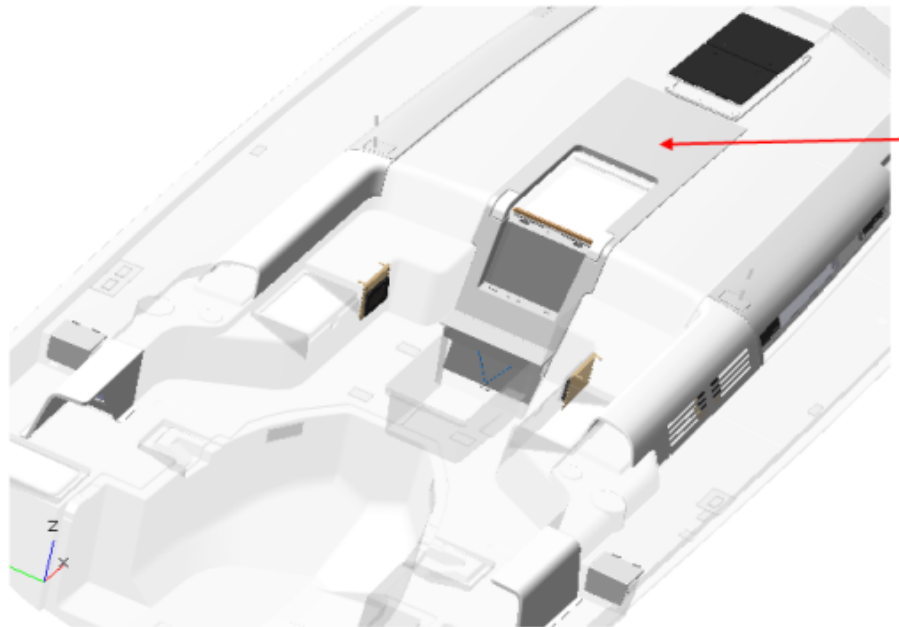

PORTS OPENINGS AND AERATION OF CAOCHROOF