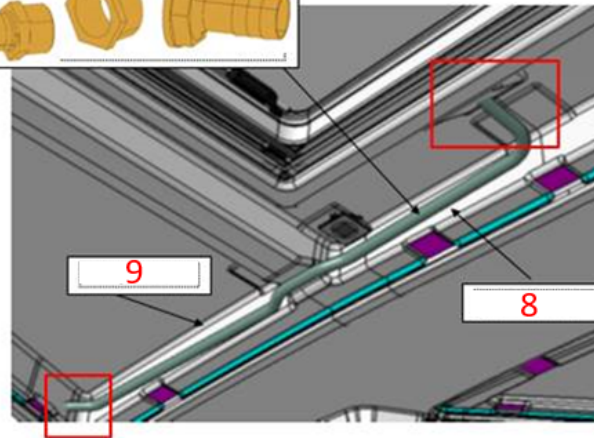

PORTS OPENINGS AND AERATION OF CAOCHROOF

CABINE AVANT / FORWARD CABIN

ANTIDERAP NOIR 400X32 EP16

ANTI SKID BLACK 400 32 THICKN ->4

ANTIDERAP NOIR 180X32 EP16

ANTI SKID BLACK 180X32 THICKN-> 5

PORTS OPENINGS AND AERATION OF CAOCHROOF