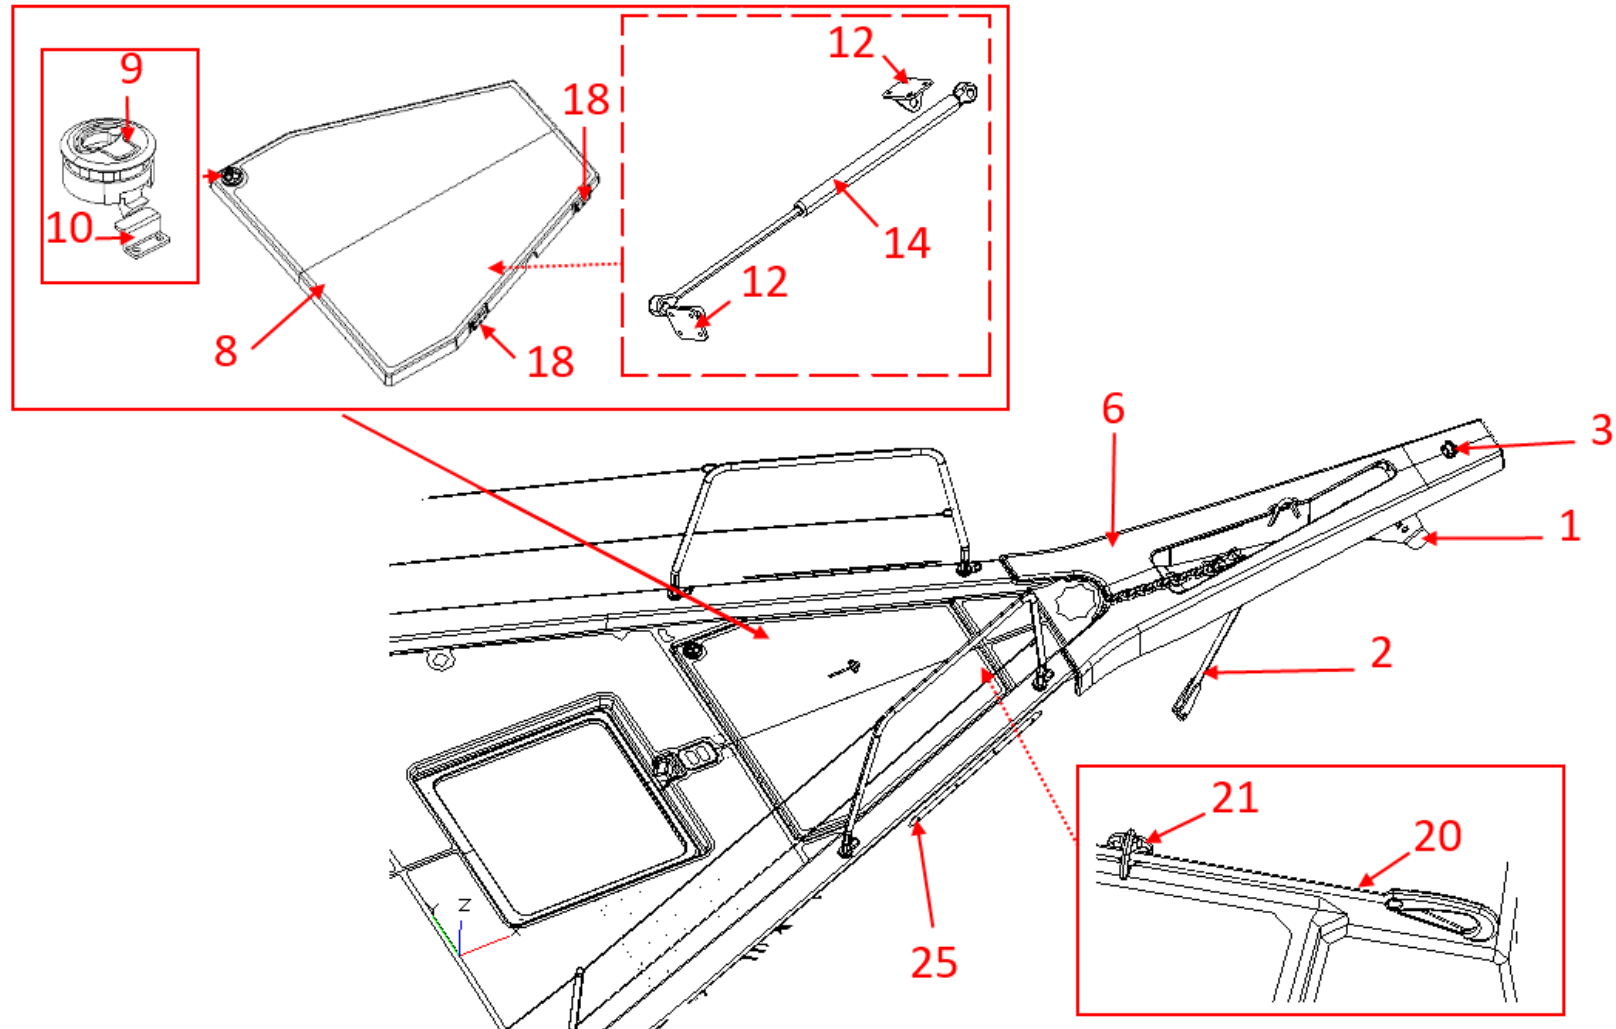

MOORING ANCHORING

MOORING ANCHORING

MOORING ANCHORING

MOORING ANCHORING

option	Pos.	Part No.	Description	Quant. per boat	Version / Option	SS_FAM	Begining hull number	Ending hull number
	1	206834	S S FITTING BOWSPRIT FY5MA AM	1,000		AMARRAGE MOUILLAGE		28
	1	252963	S S FITTING BOWSPRIT FY5MA NM	1,000		AMARRAGE MOUILLAGE	29	
	1	076680	BUS BAR DISJ GUIND L2000	,615		AMARRAGE MOUILLAGE		
	2	207514	S/S BOBSTAY FY5MA	1,000		AMARRAGE MOUILLAGE		
	3	003203	ARTICULATED CHAINPLATE D 8 BREAK 4500KG	1,000		AMARRAGE MOUILLAGE		
	4	178295	ASHER D12 DOMED	2,000		AMARRAGE MOUILLAGE		
	5	178295	ASHER D12 DOMED	1,000		AMARRAGE MOUILLAGE	5	
	6	207191	BOWSPRIT GRP FY5MA R9016	1,000		AMARRAGE MOUILLAGE		28
	6	255276	BOWSPRIT GRP FY5MA R9016 NM	1,000		AMARRAGE MOUILLAGE	29	
	7	954712	STAINL STEEL DEFLECTOR	2,000		AMARRAGE MOUILLAGE		
	8	207187	HATCH LOCKER FY5MA	1,000		AMARRAGE MOUILLAGE		
	9	981443	S S LATCH FLUSH-PULL 7 A 12MM	1,000		AMARRAGE MOUILLAGE		
	10	057032	S S BOLT LATCH S 15MM	1,000		AMARRAGE MOUILLAGE		
	11	788200	S S DOMED WASHER DIA 4	2,000		AMARRAGE MOUILLAGE		
	12	120161	S/S JACK SUPPORT 90° 4 SCREW STD NEW MOD	2,000		AMARRAGE MOUILLAGE		
	13	076859	NYLON SPACER D16X 5 L20	1,000		AMARRAGE MOUILLAGE		
	14	081483	GAS JACK IN.25KG	1,000		AMARRAGE MOUILLAGE		1
	14	081485	S S GAS JACK 400N LD485 STDG	1,000		AMARRAGE MOUILLAGE	1	
	15	041700	STANDARD D6 ANCHOR LOCKER CHAIN EYE	1,000	YANMAR 4JH80CR SD 59KW(80CV)D	AMARRAGE MOUILLAGE		
	15	041700	STANDARD D6 ANCHOR LOCKER CHAIN EYE	1,000	YANMAR 4JH110CR 81KW(110 CV)D	AMARRAGE MOUILLAGE		
	16	207272	BLACK MOORING CLEAT ALU L400	6,000		AMARRAGE MOUILLAGE		
	17	123038	S S STIFFEN PLATE D17 50X50X6	12,000		AMARRAGE MOUILLAGE		
	18	905473	S/S HINGE 60X72 STDG	2,000		AMARRAGE MOUILLAGE	1	
	19	124060	EMB.VERIN GAZ IN.COURT	2,000		AMARRAGE MOUILLAGE		