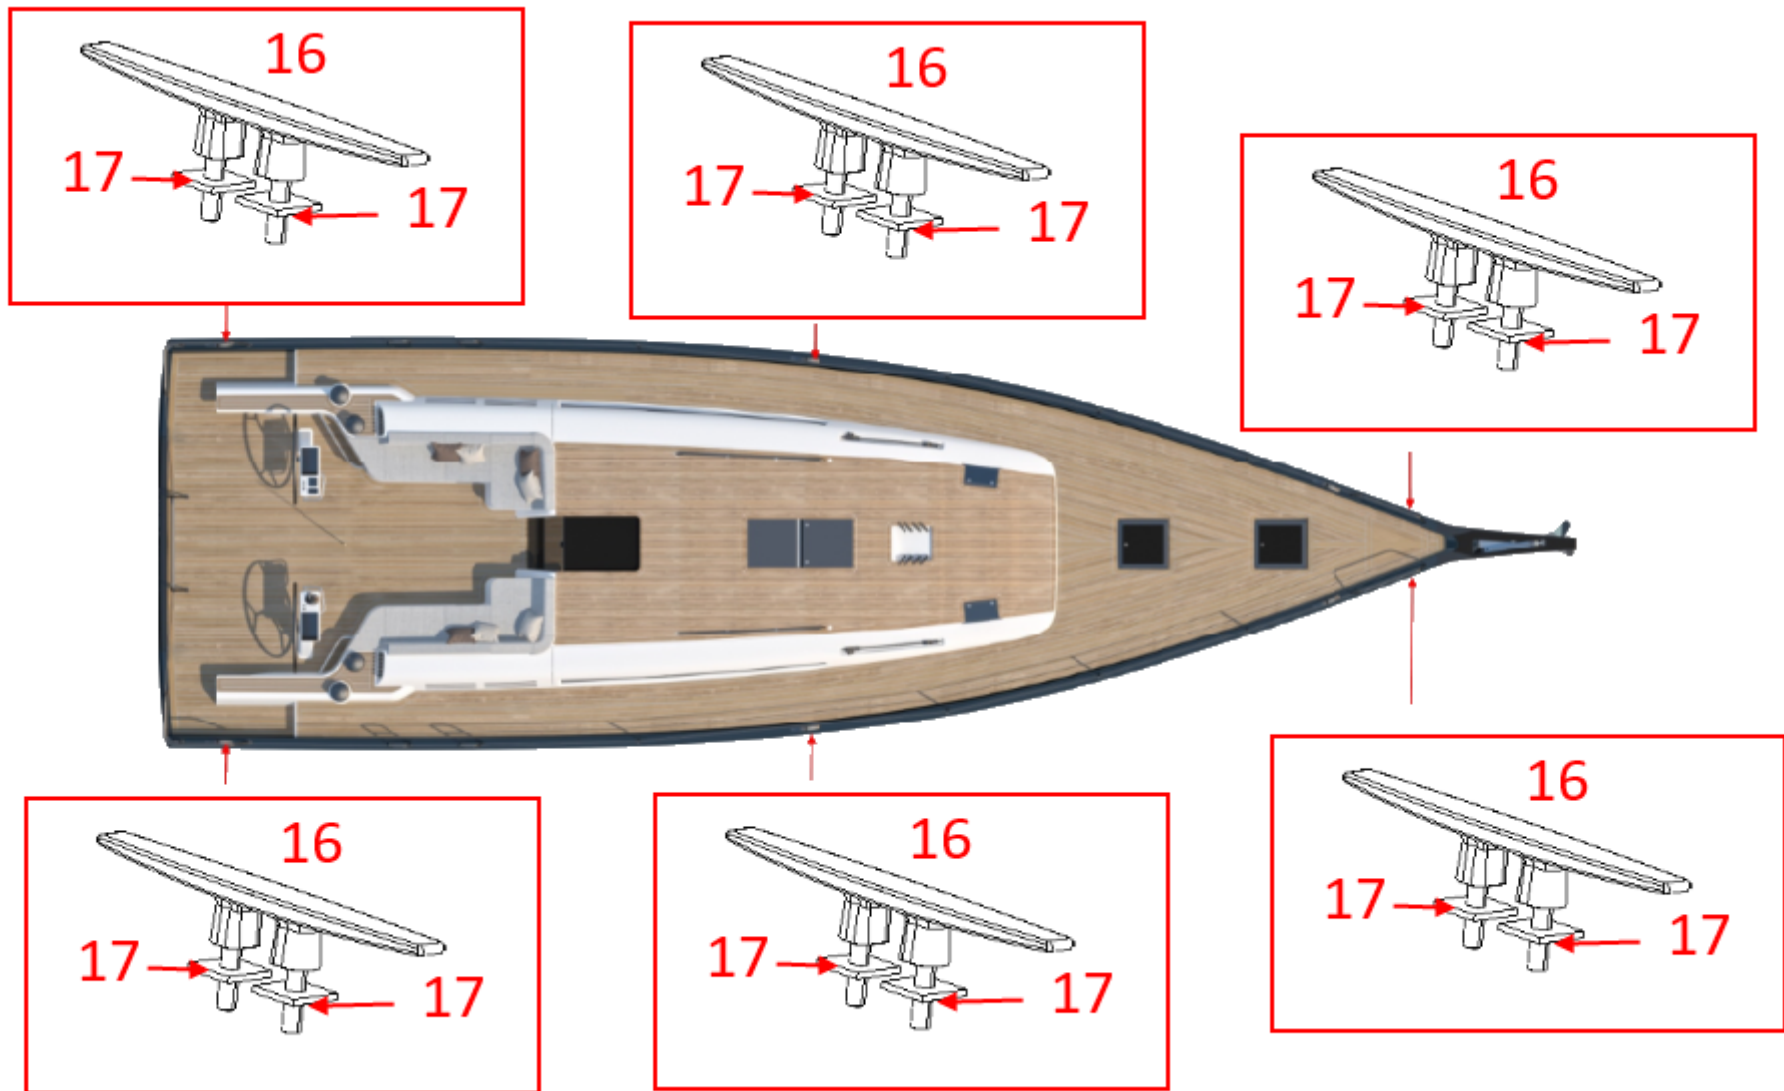

MOORING ANCHORING

MOORING ANCHORING

MOORING ANCHORING

MOORING ANCHORING

option	Pos.	Part No.	Description	Quant. per boat	Version / Option	SS_FAM	Begining hull number	Ending hull number
	1	206834	S S FITTING BOWSPRIT FY5MA AM	1,000		AMARRAGE MOUILLAGE		28
	1	252963	S S FITTING BOWSPRIT FY5MA NM	1,000		AMARRAGE MOUILLAGE	29	
	1	076680	BUS BAR DISJ GUIND L2000	,615		AMARRAGE MOUILLAGE		
	2	207514	S/S BOBSTAY FY5MA	1,000		AMARRAGE MOUILLAGE		
	3	003203	ARTICULATED CHAINPLATE D 8 BREAK 4500KG	1,000		AMARRAGE MOUILLAGE		
	4	178295	ASHER D12 DOMED	2,000		AMARRAGE MOUILLAGE		
	5	178295	ASHER D12 DOMED	1,000		AMARRAGE MOUILLAGE	5	
	6	207191	BOWSPRIT GRP FY5MA R9016	1,000		AMARRAGE MOUILLAGE		28
	6	255276	BOWSPRIT GRP FY5MA R9016 NM	1,000		AMARRAGE MOUILLAGE	29	
	7	954712	STAINL STEEL DEFLECTOR	2,000		AMARRAGE MOUILLAGE		
	8	207187	HATCH LOCKER FY5MA	1,000		AMARRAGE MOUILLAGE		
	9	981443	S S LATCH FLUSH-PULL 7 A 12MM	1,000		AMARRAGE MOUILLAGE		
	10	057032	S S BOLT LATCH S 15MM	1,000		AMARRAGE MOUILLAGE		
	11	788200	S S DOMED WASHER DIA 4	2,000		AMARRAGE MOUILLAGE		
	12	120161	S/S JACK SUPPORT 90° 4 SCREW STD NEW MOD	2,000		AMARRAGE MOUILLAGE		
	13	076859	NYLON SPACER D16X 5 L20	1,000		AMARRAGE MOUILLAGE		
	14	081483	GAS JACK IN.25KG	1,000		AMARRAGE MOUILLAGE		1
	14	081485	S S GAS JACK 400N LD485 STDG	1,000		AMARRAGE MOUILLAGE	1	
	15	041700	STANDARD D6 ANCHOR LOCKER CHAIN EYE	1,000	YANMAR 4JH80CR SD 59KW(80CV)D	AMARRAGE MOUILLAGE		
	15	041700	STANDARD D6 ANCHOR LOCKER CHAIN EYE	1,000	YANMAR 4JH110CR 81KW(110 CV)D	AMARRAGE MOUILLAGE		
	16	207272	BLACK MOORING CLEAT ALU L400	6,000		AMARRAGE MOUILLAGE		
	17	123038	S S STIFFEN PLATE D17 50X50X6	12,000		AMARRAGE MOUILLAGE		
	18	905473	S/S HINGE 60X72 STDG	2,000		AMARRAGE MOUILLAGE	1	
	19	124060	EMB.VERIN GAZ IN.COURT	2,000		AMARRAGE MOUILLAGE		