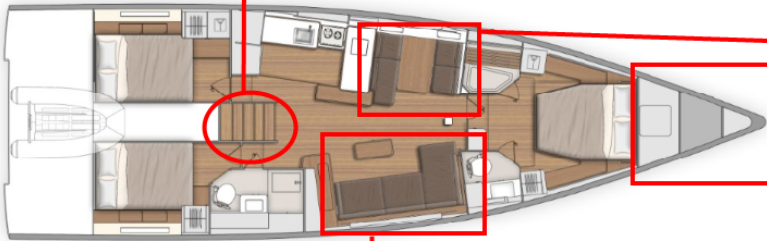

LIGHTS

RECAPITULATIF - SUMMARY :		
GUIRL LED JAUNE 0_65M 12V	LIGHT ROPE PORT 0_65M 12V	29
RAIL RIDEAU L 0_68 PLAST BLC	CURTAIN ROD L 0_68 PLAST WHITE	30