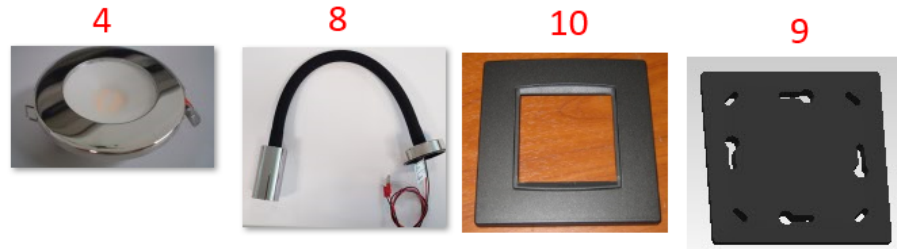

LIGHTS

LIGHTS

RECAPITULATIF - SUMMARY :		
RAIL RIDEAU PLAST BLC L1200	CURTAIN ROD PLAST WHITE L1200	15
GOULOTTE PVC L0_09 L16XH10BL	pvc gutter L0_09 L16XH10BLC	7
RAIL RIDEAU L 0_90 PLAST BLC	CURTAIN ROD L 0_90 PLAST white	13
GUIRL LED JAUNE 0_85M 12V	LIGHT ROPE PORT 0_85M 12V	250
RAIL RIDEAU PLAST BLC L 850	CURTAIN ROD PLAST WHITE L 850	251
GUIRL LED JAUNE 1_00M 12V	LIGHT ROPE PORT 1_0M 12V	252
RAIL RIDEAU PLAST BLC L1000	CURTAIN ROD PLAST WHITE L1000	253
GUIRL LED JAUNE 0_95M 12V	LIGHT ROPE PORT 0_95M 12V	16
RAIL RIDEAU L 0_95 PLAST BLC	CURTAIN ROD PLAST WHITE L 0_95 P	17
GUIRL LED JAUNE 1_10M 12V	LIGHT ROPE PORT 1_1M 12V	18
RAIL RIDEAU PLAST BLC L1100	CURTAIN ROD PLAST WHITE L1100	19
GUIRL LED JAUNE 1_20M 12V	LIGHT ROPE PORT 1_2M 12V	12
GUIRL LED JAUNE 0_90M 12V	LIGHT ROPE PORT 0_9M 12V	11
GUIRL LED JAUNE 1_80M 12V	LIGHT ROPE PORT 1_8M 12V	5

+ rail/rod

LIGHTS

RECAPITULATIF - SUMMARY :		
GUIRL LED JAUNE 1_20M 12V	LIGHT ROPE PORT 1_2M 12V	21
GUIRL LED JAUNE 1_00M 12V	LIGHT ROPE PORT 1_0M 12V	22
RAIL RIDEAU PLAST BLC L1200	CURTAIN ROD PLAST WHITE L1200	23
RAIL RIDEAU PLAST BLC L1000	CURTAIN ROD PLAST WHITE L1000	24
GUIRL LED JAUNE 0_55M 12V	LIGHT ROPE PORT 0_55M 12V	25
RAIL RIDEAU PLAST BLC L 560	CURTAIN ROD PLAST WHITE L 560	26

version :

GUIRL LED JAUNE 1_10M 12V	LIGHT ROPE PORT 1_1M 12V	18
---------------------------	--------------------------	----

LIGHTS

RECAPITULATIF - SUMMARY :		
GUIRL LED JAUNE 1_20M 12V	LIGHT ROPE PORT 1_2M 12V	21
GUIRL LED JAUNE 1_00M 12V	LIGHT ROPE PORT 1_0M 12V	22
RAIL RIDEAU PLAST BLC L1200	CURTAIN ROD PLAST WHITE L1200	23
RAIL RIDEAU PLAST BLC L1000	CURTAIN ROD PLAST WHITE L1000	24
GUIRL LED JAUNE 0_50M 12V	LIGHT ROPE PORT 0_50M 12V	27
RAIL RIDEAU L 0_50 PLAST BLC	CURTAIN ROD PLAST WHITE LO_50	28