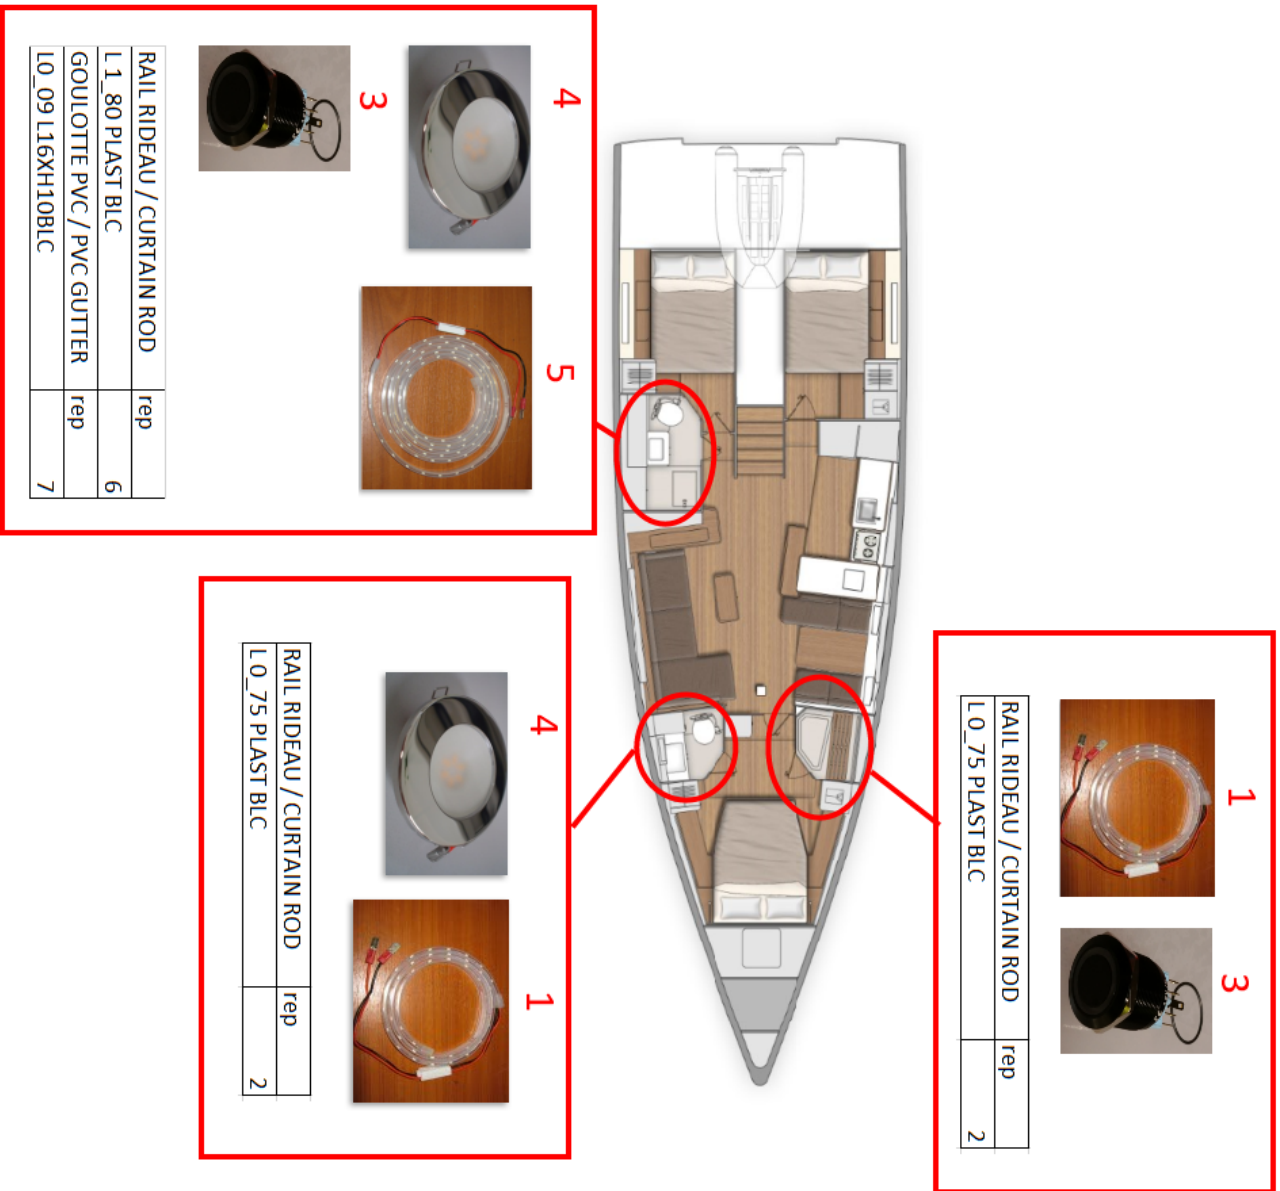

LIGHTS

LIGHTS

RECAPITULATIF - SUMMARY :		
RAIL RIDEAU PLAST BLC L1200	CURTAIN ROD PLAST WHITE L1200	15
GOULOTTE PVC L0_09 L16XH10BL	pvc gutter L0_09 L16XH10BLC	7
RAIL RIDEAU L 0_90 PLAST BLC	CURTAIN ROD L 0_90 PLAST white	13
GUIRL LED JAUNE 0_85M 12V	LIGHT ROPE PORT 0_85M 12V	250
RAIL RIDEAU PLAST BLC L 850	CURTAIN ROD PLAST WHITE L 850	251
GUIRL LED JAUNE 1_00M 12V	LIGHT ROPE PORT 1_0M 12V	252
RAIL RIDEAU PLAST BLC L1000	CURTAIN ROD PLAST WHITE L1000	253
GUIRL LED JAUNE 0_95M 12V	LIGHT ROPE PORT 0_95M 12V	16
RAIL RIDEAU L 0_95 PLAST BLC	CURTAIN ROD PLAST WHITE L 0_95 P	17
GUIRL LED JAUNE 1_10M 12V	LIGHT ROPE PORT 1_1M 12V	18
RAIL RIDEAU PLAST BLC L1100	CURTAIN ROD PLAST WHITE L1100	19
GUIRL LED JAUNE 1_20M 12V	LIGHT ROPE PORT 1_2M 12V	12
GUIRL LED JAUNE 0_90M 12V	LIGHT ROPE PORT 0_9M 12V	11
GUIRL LED JAUNE 1_80M 12V	LIGHT ROPE PORT 1_8M 12V	5

+ rail/rod

LIGHTS

RECAPITULATIF - SUMMARY :		
GUIRL LED JAUNE 1_20M 12V	LIGHT ROPE PORT 1_2M 12V	21
GUIRL LED JAUNE 1_00M 12V	LIGHT ROPE PORT 1_0M 12V	22
RAIL RIDEAU PLAST BLC L1200	CURTAIN ROD PLAST WHITE L1200	23
RAIL RIDEAU PLAST BLC L1000	CURTAIN ROD PLAST WHITE L1000	24
GUIRL LED JAUNE 0_55M 12V	LIGHT ROPE PORT 0_55M 12V	25
RAIL RIDEAU PLAST BLC L 560	CURTAIN ROD PLAST WHITE L 560	26