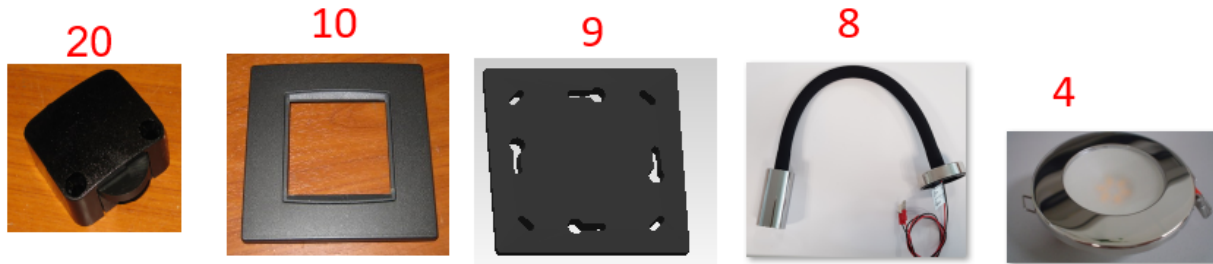

LIGHTS

LIGHTS

RECAPITULATIF - SUMMARY :		
RAIL RIDEAU PLAST BLC L1200	CURTAIN ROD PLAST WHITE L1200	15
GOULOTTE PVC L0_09 L16XH10BL	pvc gutter L0_09 L16XH10BLC	7
RAIL RIDEAU L 0_90 PLAST BLC	CURTAIN ROD L 0_90 PLAST white	13
GUIRL LED JAUNE 0_85M 12V	LIGHT ROPE PORT 0_85M 12V	250
RAIL RIDEAU PLAST BLC L 850	CURTAIN ROD PLAST WHITE L 850	251
GUIRL LED JAUNE 1_00M 12V	LIGHT ROPE PORT 1_0M 12V	252
RAIL RIDEAU PLAST BLC L1000	CURTAIN ROD PLAST WHITE L1000	253
GUIRL LED JAUNE 0_95M 12V	LIGHT ROPE PORT 0_95M 12V	16
RAIL RIDEAU L 0_95 PLAST BLC	CURTAIN ROD PLAST WHITE L 0_95 P	17
GUIRL LED JAUNE 1_10M 12V	LIGHT ROPE PORT 1_1M 12V	18
RAIL RIDEAU PLAST BLC L1100	CURTAIN ROD PLAST WHITE L1100	19
GUIRL LED JAUNE 1_20M 12V	LIGHT ROPE PORT 1_2M 12V	12
GUIRL LED JAUNE 0_90M 12V	LIGHT ROPE PORT 0_9M 12V	11
GUIRL LED JAUNE 1_80M 12V	LIGHT ROPE PORT 1_8M 12V	5

+ rail/rod

LIGHTS

RECAPITULATIF - SUMMARY :		
GUIRL LED JAUNE 1_20M 12V	LIGHT ROPE PORT 1_2M 12V	21
GUIRL LED JAUNE 1_00M 12V	LIGHT ROPE PORT 1_0M 12V	22
RAIL RIDEAU PLAST BLC L1200	CURTAIN ROD PLAST WHITE L1200	23
RAIL RIDEAU PLAST BLC L1000	CURTAIN ROD PLAST WHITE L1000	24
GUIRL LED JAUNE 0_55M 12V	LIGHT ROPE PORT 0_55M 12V	25
RAIL RIDEAU PLAST BLC L 560	CURTAIN ROD PLAST WHITE L 560	26