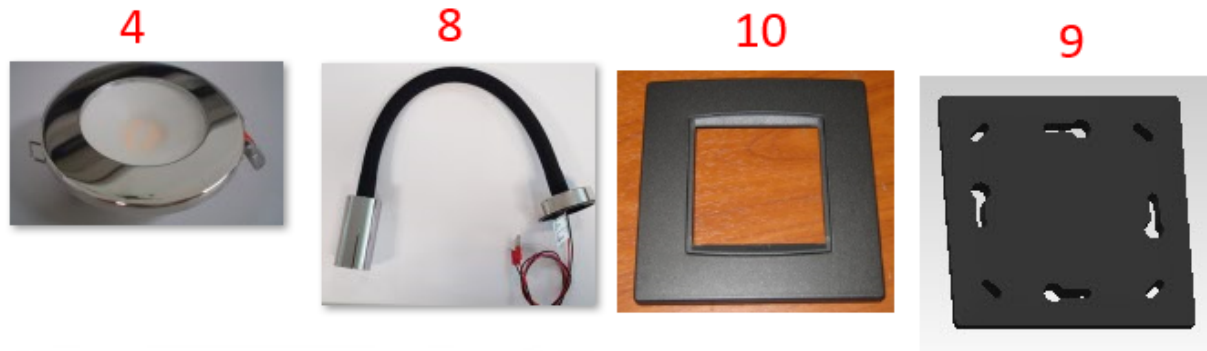

LIGHTS

RECAPITULATIF - SUMMARY :		
GUIRL LED JAUNE 1_20M 12V	LIGHT ROPE PORT 1_2M 12V	21
GUIRL LED JAUNE 1_00M 12V	LIGHT ROPE PORT 1_0M 12V	22
RAIL RIDEAU PLAST BLC L1200	CURTAIN ROD PLAST WHITE L1200	23
RAIL RIDEAU PLAST BLC L1000	CURTAIN ROD PLAST WHITE L1000	24
GUIRL LED JAUNE 0_55M 12V	LIGHT ROPE PORT 0_55M 12V	25
RAIL RIDEAU PLAST BLC L 560	CURTAIN ROD PLAST WHITE L 560	26

version :

GUIRL LED JAUNE 1_10M 12V	LIGHT ROPE PORT 1_1M 12V	18