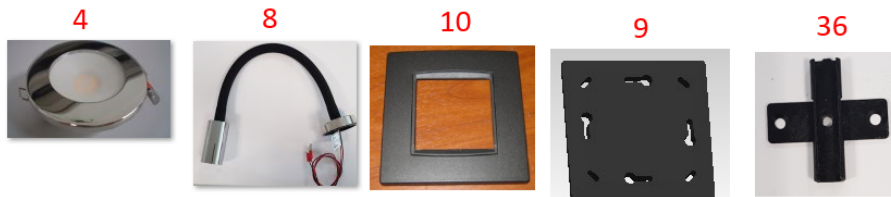

RECAPITULATIF - SUMMARY :		
BARRE LED INFI L=1010 12V	BAR LED INFINITY L=1010 12V	35
GUIRL LED JAUNE 1_75M 12V	LIGHT ROPE PORT 1_75M 12V	32
RAIL RIDEAU PLAST BLC L1750	CURTAIN ROD PLAST WHITE L1750	33

version :

GUIRL LED JAUNE 0_45M 12V	LIGHT ROPE PORT 0_45M 12V	58
RAIL RIDEAU L 0_45 PLAST BLC	CURTAIN ROPE 0_45M 12V	59
GUIRL LED JAUNE 0_75M 12V	LIGHT ROPE PORT 0_75M 12V	1
RAIL RIDEAU L 0_75 PLAST BLC	CURTAIN ROPE 0_75M 12v	2
GUIRL LED JAUNE 2_00M 12V	LIGHT ROPE PORT 2_0M 12V	60
RAIL RIDEAU PLAST BLC L2000	CURTAIN ROD PLAST WHITE L2000	61
GUIRL LED JAUNE 0_20M 12V	LIGHT ROPE PORT 0_20M 12V	62
RAIL RIDEAU PLAST BLC L 200	CURTAIN ROD PLAST WHITE L 200	63