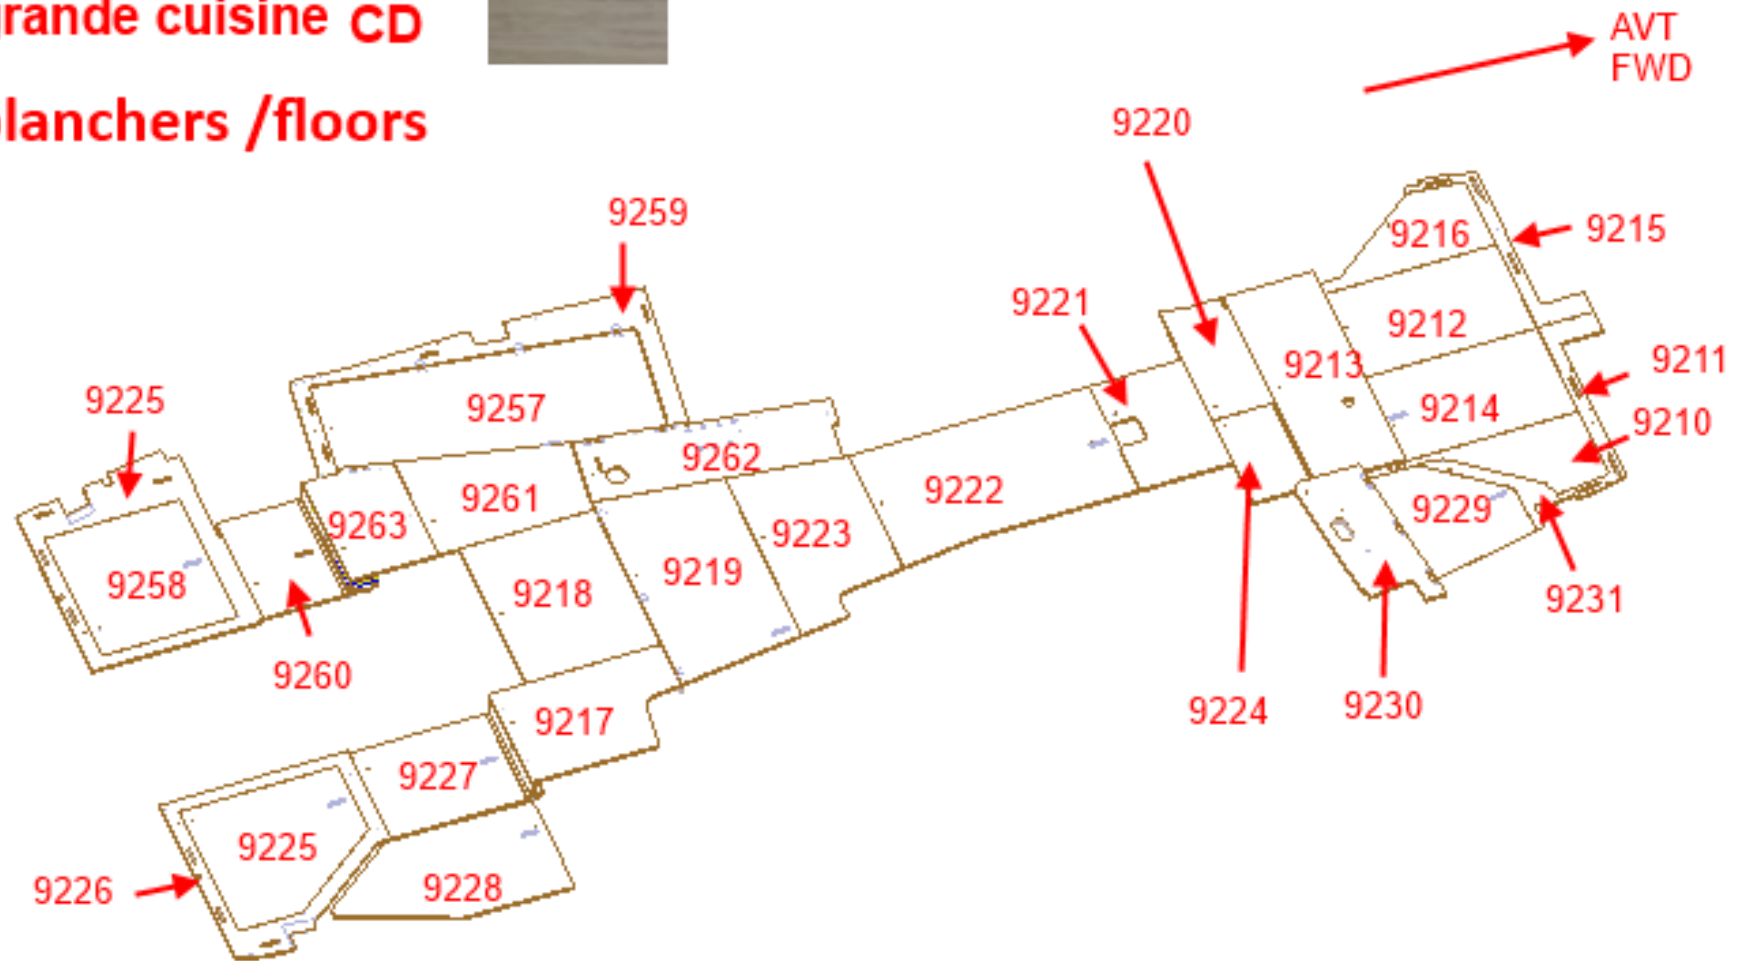

grande cuisine CD
planchers /floors