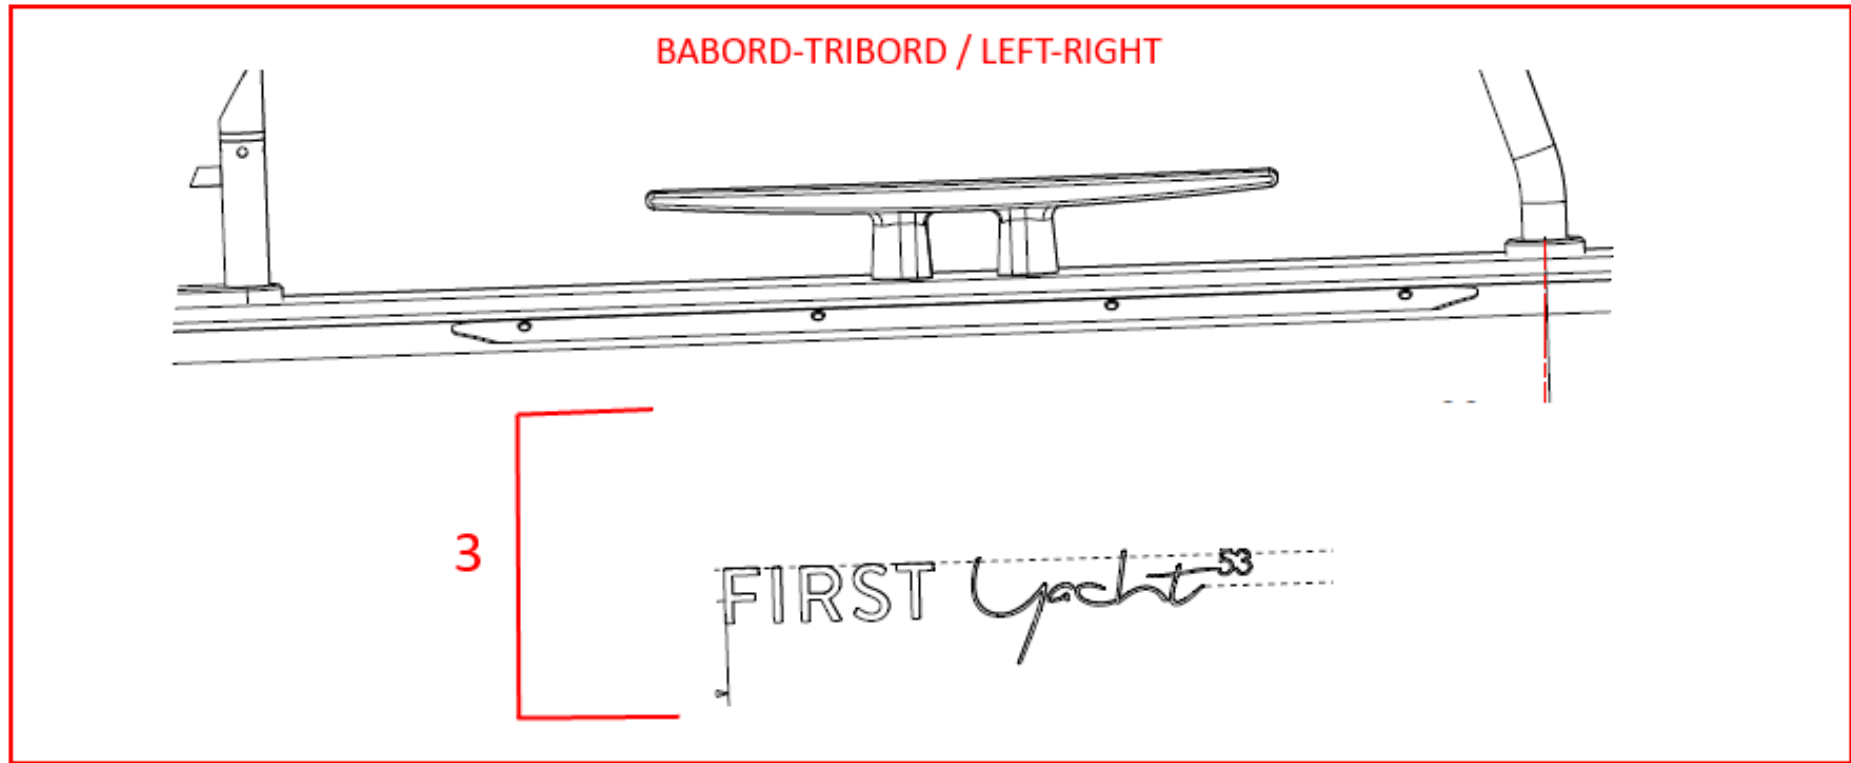

EXTERIOR DECORATION

EXTERIOR DECORATION

A

E

D

EXTERIOR DECORATION

EXTERIOR DECORATION

option	Pos.	Part No.	Description	Quant. per boat	Version / Option	SS_FAM	Beginning hull number	Ending hull number
	1	210736	STICKER STBD HALYARD COVER FY5MA	1,000		DECORATION EXTERIEURE		
	2	210737	STICKER PORT HALYARD COVER FY5MA	1,000		DECORATION EXTERIEURE		
	3	211412	MONO FIRST YACHT GR AL 3M50-58	2,000		DECORATION EXTERIEURE		20
	3	220205	MONO FIRST YACHT GR AL 3M50-58 V2	2,000		DECORATION EXTERIEURE	21	38
	3	223281	MONO FY5MA FWD GREY AL 3M50-58 N2	2,000		DECORATION EXTERIEURE	39	
	4	211417	DECORATIVE STRIP ALU GREY 3M50-58H80	32,000		DECORATION EXTERIEURE		
	5	127609	DECORATIVE STRIP GREY	32,000		DECORATION EXTERIEURE		
	6	211418	DECORATIVE STRIP ALU GREY 3M50-58H30	32,000		DECORATION EXTERIEURE		
	7	211413	LOGO BENET GREY ALU 3M50-58 AM	1,000		DECORATION EXTERIEURE		
	8	211414	MONO FY5MA FWD GREY AL 3M50-58 N1	1,000		DECORATION EXTERIEURE		
	9	211415	MONO FY5MA AFT GREY AL 3M50-58	1,000		DECORATION EXTERIEURE		
	10	219199	BDE DECO SUP TD H30 GRIS ALU 3M50-58	1,000		DECORATION EXTERIEURE	12	
	11	219200	BDE DECO SUP BD H30 GRIS ALU 3M50-58	1,000		DECORATION EXTERIEURE	12	
	12	219202	BDE DECO INF TD H80 GRIS ALU 3M50-58	1,000		DECORATION EXTERIEURE	12	
	13	219203	BDE DECO INF BD H80 GRIS ALU 3M50-58	1,000		DECORATION EXTERIEURE	12	