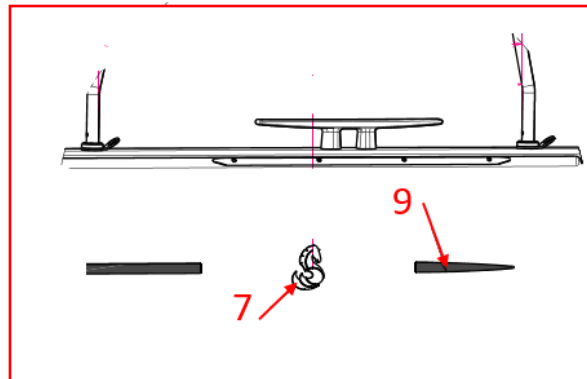

EXTERIOR DECORATION

EXTERIOR DECORATION

A

E

D

EXTERIOR DECORATION

EXTERIOR DECORATION

option	Pos.	Part No.	Description	Quant. per boat	Version / Option	SS_FAM	Beginning hull number	Ending hull number
	1	210736	STICKER STBD HALYARD COVER FY5MA	1,000		DECORATION EXTERIEURE		
	2	210737	STICKER PORT HALYARD COVER FY5MA	1,000		DECORATION EXTERIEURE		
	3	211412	MONO FIRST YACHT GR AL 3M50-58	2,000		DECORATION EXTERIEURE		20
	3	220205	MONO FIRST YACHT GR AL 3M50-58 V2	2,000		DECORATION EXTERIEURE	21	38
	3	223281	MONO FY5MA FWD GREY AL 3M50-58 N2	2,000		DECORATION EXTERIEURE	39	
	4	211417	DECORATIVE STRIP ALU GREY 3M50-58H80	32,000		DECORATION EXTERIEURE		
	5	127609	DECORATIVE STRIP GREY	32,000		DECORATION EXTERIEURE		
	6	211418	DECORATIVE STRIP ALU GREY 3M50-58H30	32,000		DECORATION EXTERIEURE		
	7	211413	LOGO BENET GREY ALU 3M50-58 AM	1,000		DECORATION EXTERIEURE		
	8	211414	MONO FY5MA FWD GREY AL 3M50-58 N1	1,000		DECORATION EXTERIEURE		
	9	211415	MONO FY5MA AFT GREY AL 3M50-58	1,000		DECORATION EXTERIEURE		
	10	219199	BDE DECO SUP TD H30 GRIS ALU 3M50-58	1,000		DECORATION EXTERIEURE	12	
	11	219200	BDE DECO SUP BD H30 GRIS ALU 3M50-58	1,000		DECORATION EXTERIEURE	12	
	12	219202	BDE DECO INF TD H80 GRIS ALU 3M50-58	1,000		DECORATION EXTERIEURE	12	
	13	219203	BDE DECO INF BD H80 GRIS ALU 3M50-58	1,000		DECORATION EXTERIEURE	12	