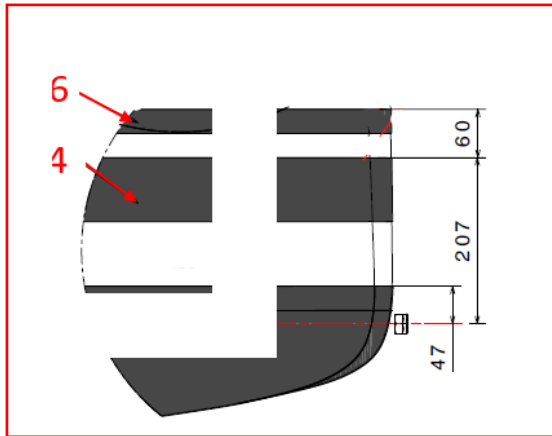

EXTERIOR DECORATION

EXTERIOR DECORATION

A

E

D

EXTERIOR DECORATION

EXTERIOR DECORATION

option	Pos.	Part No.	Description	Quant. per boat	Version / Option	SS_FAM	Beginning hull number	Ending hull number
	1	210736	STICKER STBD HALYARD COVER FY5MA	1,000		DECORATION EXTERIEURE		
	2	210737	STICKER PORT HALYARD COVER FY5MA	1,000		DECORATION EXTERIEURE		
	3	211412	MONO FIRST YACHT GR AL 3M50-58	2,000		DECORATION EXTERIEURE		20
	3	220205	MONO FIRST YACHT GR AL 3M50-58 V2	2,000		DECORATION EXTERIEURE	21	38
	3	223281	MONO FY5MA FWD GREY AL 3M50-58 N2	2,000		DECORATION EXTERIEURE	39	
	4	211417	DECORATIVE STRIP ALU GREY 3M50-58H80	32,000		DECORATION EXTERIEURE		
	5	127609	DECORATIVE STRIP GREY	32,000		DECORATION EXTERIEURE		
	6	211418	DECORATIVE STRIP ALU GREY 3M50-58H30	32,000		DECORATION EXTERIEURE		
	7	211413	LOGO BENET GREY ALU 3M50-58 AM	1,000		DECORATION EXTERIEURE		
	8	211414	MONO FY5MA FWD GREY AL 3M50-58 N1	1,000		DECORATION EXTERIEURE		
	9	211415	MONO FY5MA AFT GREY AL 3M50-58	1,000		DECORATION EXTERIEURE		
	10	219199	BDE DECO SUP TD H30 GRIS ALU 3M50-58	1,000		DECORATION EXTERIEURE	12	
	11	219200	BDE DECO SUP BD H30 GRIS ALU 3M50-58	1,000		DECORATION EXTERIEURE	12	
	12	219202	BDE DECO INF TD H80 GRIS ALU 3M50-58	1,000		DECORATION EXTERIEURE	12	
	13	219203	BDE DECO INF BD H80 GRIS ALU 3M50-58	1,000		DECORATION EXTERIEURE	12	