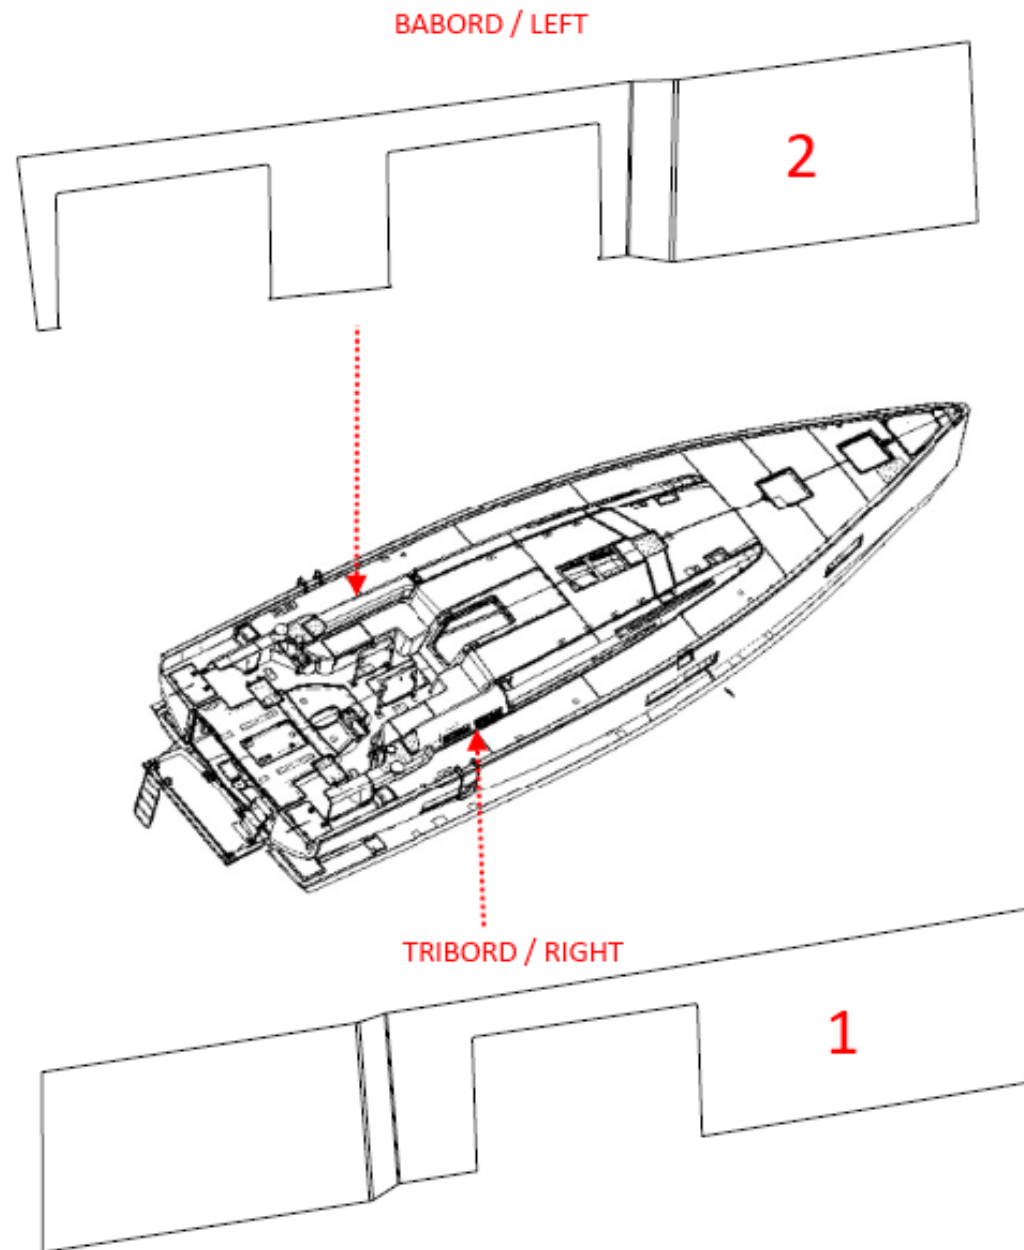

EXTERIOR DECORATION

EXTERIOR DECORATION

A

E

D

EXTERIOR DECORATION

EXTERIOR DECORATION

option	Pos.	Part No.	Description	Quant. per boat	Version / Option	SS_FAM	Beginning hull number	Ending hull number
	1	210736	STICKER STBD HALYARD COVER FY5MA	1,000		DECORATION EXTERIEURE		
	2	210737	STICKER PORT HALYARD COVER FY5MA	1,000		DECORATION EXTERIEURE		
	3	211412	MONO FIRST YACHT GR AL 3M50-58	2,000		DECORATION EXTERIEURE		20
	3	220205	MONO FIRST YACHT GR AL 3M50-58 V2	2,000		DECORATION EXTERIEURE	21	38
	3	223281	MONO FY5MA FWD GREY AL 3M50-58 N2	2,000		DECORATION EXTERIEURE	39	
	4	211417	DECORATIVE STRIP ALU GREY 3M50-58H80	32,000		DECORATION EXTERIEURE		
	5	127609	DECORATIVE STRIP GREY	32,000		DECORATION EXTERIEURE		
	6	211418	DECORATIVE STRIP ALU GREY 3M50-58H30	32,000		DECORATION EXTERIEURE		
	7	211413	LOGO BENET GREY ALU 3M50-58 AM	1,000		DECORATION EXTERIEURE		
	8	211414	MONO FY5MA FWD GREY AL 3M50-58 N1	1,000		DECORATION EXTERIEURE		
	9	211415	MONO FY5MA AFT GREY AL 3M50-58	1,000		DECORATION EXTERIEURE		
	10	219199	BDE DECO SUP TD H30 GRIS ALU 3M50-58	1,000		DECORATION EXTERIEURE	12	
	11	219200	BDE DECO SUP BD H30 GRIS ALU 3M50-58	1,000		DECORATION EXTERIEURE	12	
	12	219202	BDE DECO INF TD H80 GRIS ALU 3M50-58	1,000		DECORATION EXTERIEURE	12	
	13	219203	BDE DECO INF BD H80 GRIS ALU 3M50-58	1,000		DECORATION EXTERIEURE	12	