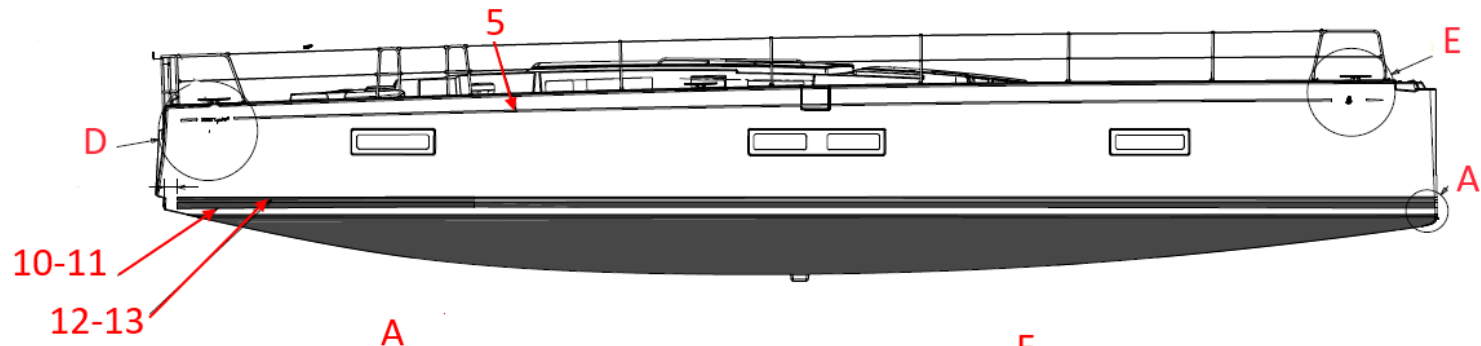

EXTERIOR DECORATION

EXTERIOR DECORATION

A

E

D

EXTERIOR DECORATION

EXTERIOR DECORATION

option	Pos.	Part No.	Description	Quant. per boat	Version / Option	SS_FAM	Beginning hull number	Ending hull number
	1	210736	STICKER STBD HALYARD COVER FY5MA	1,000		DECORATION EXTERIEURE		
	2	210737	STICKER PORT HALYARD COVER FY5MA	1,000		DECORATION EXTERIEURE		
	3	211412	MONO FIRST YACHT GR AL 3M50-58	2,000		DECORATION EXTERIEURE		20
	3	220205	MONO FIRST YACHT GR AL 3M50-58 V2	2,000		DECORATION EXTERIEURE	21	38
	3	223281	MONO FY5MA FWD GREY AL 3M50-58 N2	2,000		DECORATION EXTERIEURE	39	
	4	211417	DECORATIVE STRIP ALU GREY 3M50-58H80	32,000		DECORATION EXTERIEURE		
	5	127609	DECORATIVE STRIP GREY	32,000		DECORATION EXTERIEURE		
	6	211418	DECORATIVE STRIP ALU GREY 3M50-58H30	32,000		DECORATION EXTERIEURE		
	7	211413	LOGO BENET GREY ALU 3M50-58 AM	1,000		DECORATION EXTERIEURE		
	8	211414	MONO FY5MA FWD GREY AL 3M50-58 N1	1,000		DECORATION EXTERIEURE		
	9	211415	MONO FY5MA AFT GREY AL 3M50-58	1,000		DECORATION EXTERIEURE		
	10	219199	BDE DECO SUP TD H30 GRIS ALU 3M50-58	1,000		DECORATION EXTERIEURE	12	
	11	219200	BDE DECO SUP BD H30 GRIS ALU 3M50-58	1,000		DECORATION EXTERIEURE	12	
	12	219202	BDE DECO INF TD H80 GRIS ALU 3M50-58	1,000		DECORATION EXTERIEURE	12	
	13	219203	BDE DECO INF BD H80 GRIS ALU 3M50-58	1,000		DECORATION EXTERIEURE	12	