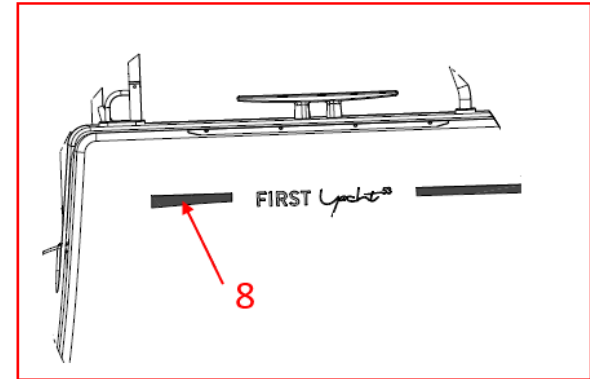

EXTERIOR DECORATION

EXTERIOR DECORATION

A

E

D

EXTERIOR DECORATION

EXTERIOR DECORATION

option	Pos.	Part No.	Description	Quant. per boat	Version / Option	SS_FAM	Beginning hull number	Ending hull number
	1	210736	STICKER STBD HALYARD COVER FY5MA	1,000		DECORATION EXTERIEURE		
	2	210737	STICKER PORT HALYARD COVER FY5MA	1,000		DECORATION EXTERIEURE		
	3	211412	MONO FIRST YACHT GR AL 3M50-58	2,000		DECORATION EXTERIEURE		20
	3	220205	MONO FIRST YACHT GR AL 3M50-58 V2	2,000		DECORATION EXTERIEURE	21	38
	3	223281	MONO FY5MA FWD GREY AL 3M50-58 N2	2,000		DECORATION EXTERIEURE	39	
	4	211417	DECORATIVE STRIP ALU GREY 3M50-58H80	32,000		DECORATION EXTERIEURE		
	5	127609	DECORATIVE STRIP GREY	32,000		DECORATION EXTERIEURE		
	6	211418	DECORATIVE STRIP ALU GREY 3M50-58H30	32,000		DECORATION EXTERIEURE		
	7	211413	LOGO BENET GREY ALU 3M50-58 AM	1,000		DECORATION EXTERIEURE		
	8	211414	MONO FY5MA FWD GREY AL 3M50-58 N1	1,000		DECORATION EXTERIEURE		
	9	211415	MONO FY5MA AFT GREY AL 3M50-58	1,000		DECORATION EXTERIEURE		
	10	219199	BDE DECO SUP TD H30 GRIS ALU 3M50-58	1,000		DECORATION EXTERIEURE	12	
	11	219200	BDE DECO SUP BD H30 GRIS ALU 3M50-58	1,000		DECORATION EXTERIEURE	12	
	12	219202	BDE DECO INF TD H80 GRIS ALU 3M50-58	1,000		DECORATION EXTERIEURE	12	
	13	219203	BDE DECO INF BD H80 GRIS ALU 3M50-58	1,000		DECORATION EXTERIEURE	12	