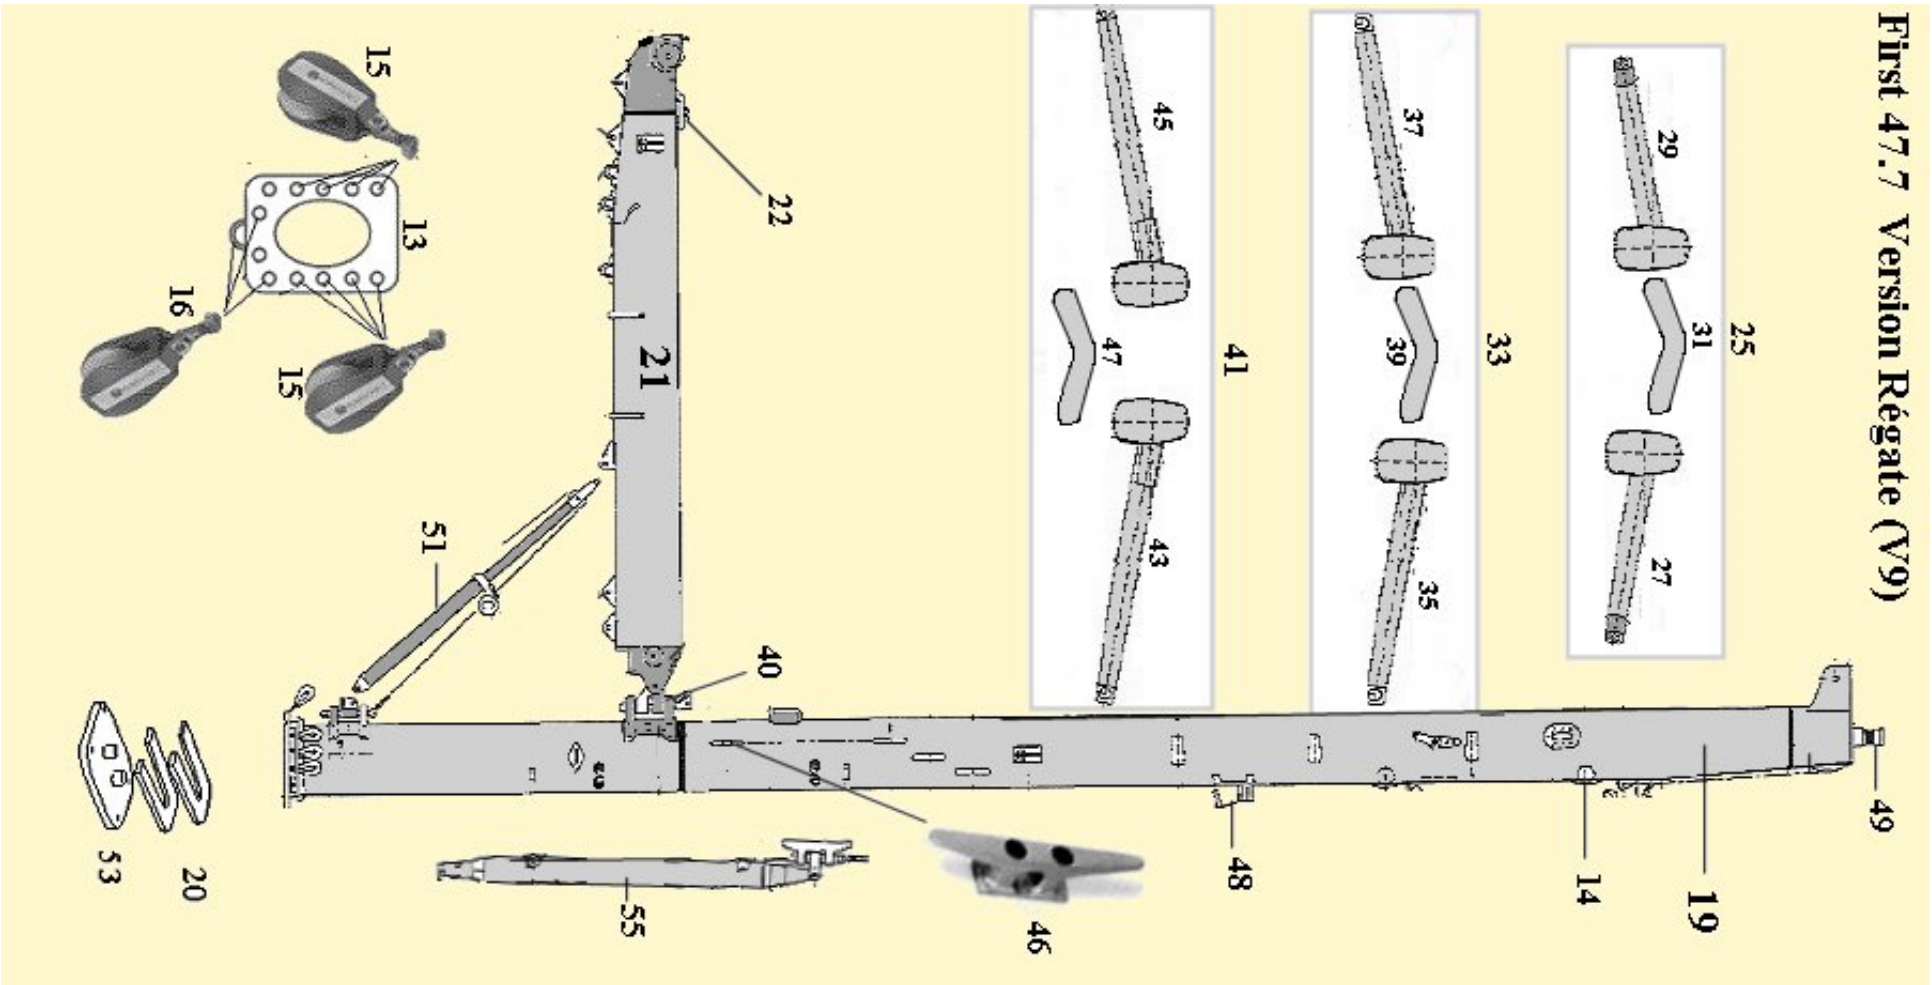

SPARS-MAST-BOM-SPINNAKER POLE

First 47.7 Version Régate (V9)

SPARS-MAST-BOM-SPINNAKER POLE

option	Pos.	Part No.	Description	Quant. per boat	Version / Option	SS_FAM	Begining hull number	Ending hull number
	1	049478	MAST 18470 3ET ALONE+TRACK CRUISING	1,000	VOILES CROISIERE			
	3	049481	BOOM 18470 STD COMPLETE	1,000	VOILES CROISIERE			
	5	049487	SPREADERS KIT+ACCESSORIES 18470 CRUISING	1,000	VOILES CROISIERE			
	9	049491	BOOM DOWN HALL 18470 3PARTS	1,000	VOILES CROISIERE			
	11	049492	PARTNERS DECK TIE ROD 18470 3PARTS	2,000	VOILES CROISIERE			
	13	049494	LIGHT ALLOY PARTNER FITT 18470 3P ALONE	1,000	VERSION REGATE			
	13	049494	LIGHT ALLOY PARTNER FITT 18470 3P ALONE	1,000	VOILES CROISIERE			
	14	017119	SHEAVE BOX ALU ISO 0! NOT AVAILABLE !	1,000	VERSION REGATE			
	15	050872	SINGLE BLOCK W SWIVEL ESP75MM	8,000	VERSION REGATE			
	15	050872	SINGLE BLOCK W SWIVEL ESP75MM	10,000	VOILES CROISIERE			
	15	050872	SINGLE BLOCK W SWIVEL ESP75MM	10,000				
	16	066202	BOOM DOWN HAUL 18430	1,000				
	16	023771	SINGLE BLOCK HARKEN 001	3,000	VERSION REGATE			
	17	049495	MAST BASE 18470 AXLE TRANSV	1,000	VOILES CROISIERE			
	19	049490	SPREADER 18470 INT 3ET CRU	2,000	VOILES CROISIERE			
	19	050843	MAST 18470 3PARTS ALONE RACINGRACING	1,000	VERSION REGATE			
	20	052483	FOOTREST MAST 18470	2,000	VERSION REGATE			
	21	051699	BOOM 18470 RACING COMPLETE	1,000	VERSION REGATE			