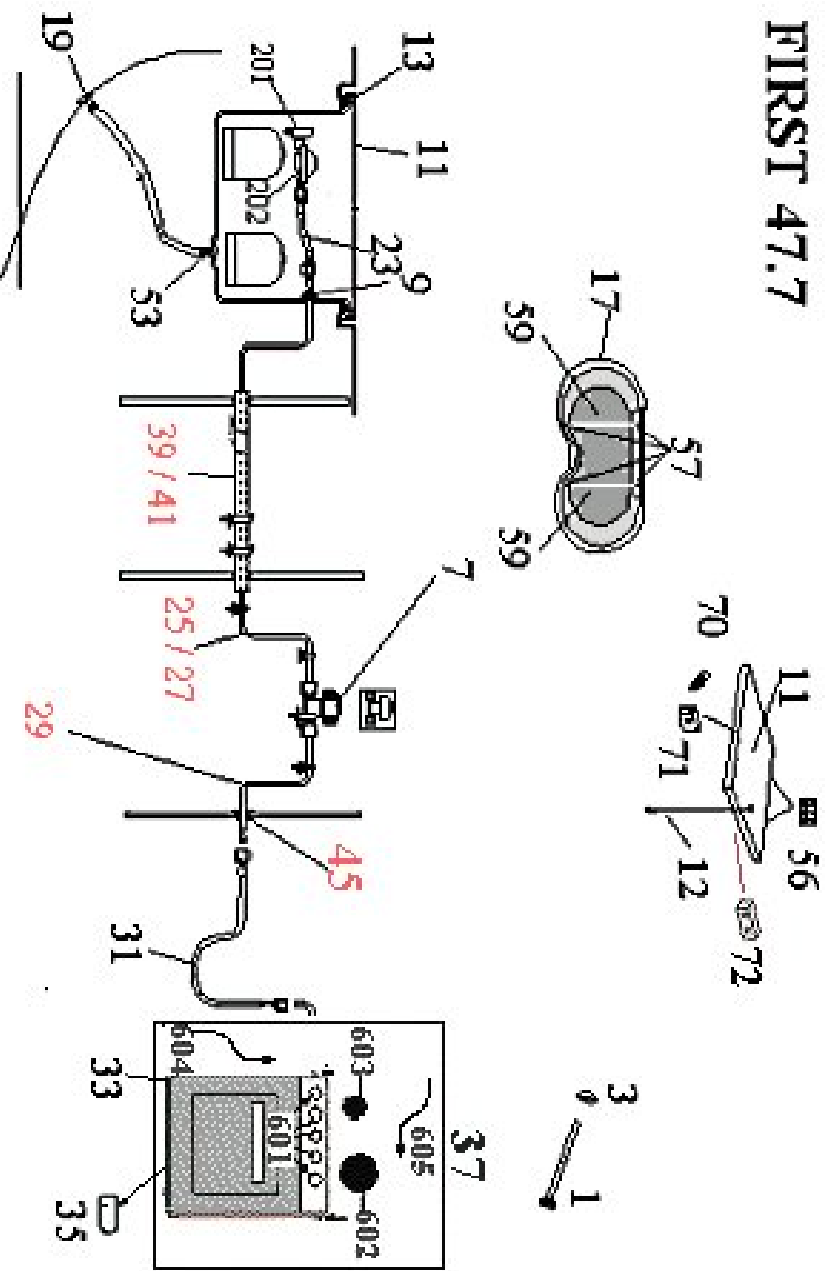

FIRST 47.7

VERSION F6 K6

VERSION C6 G6 D1 D4