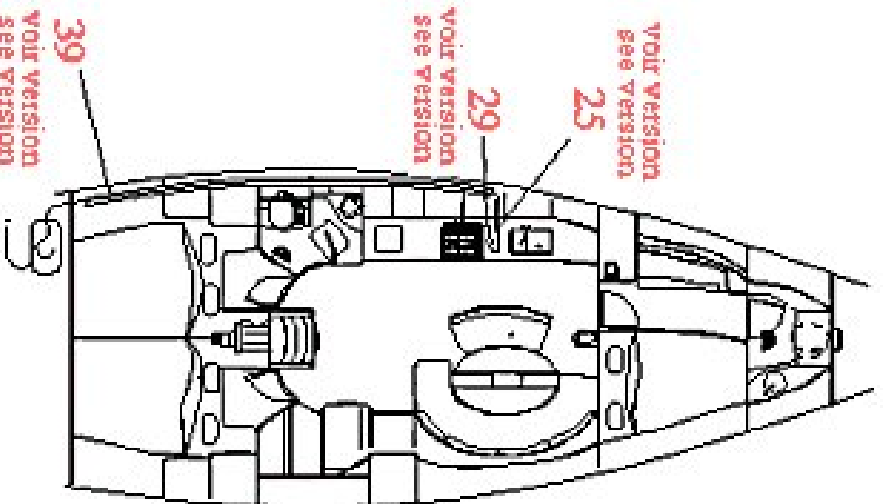

VERSION F6 K6

PROPANE GAS CIRCUIT

VOIR VERSION
see version

25

VOIR VERSION
see version

29

VOIR VERSION
see version

39