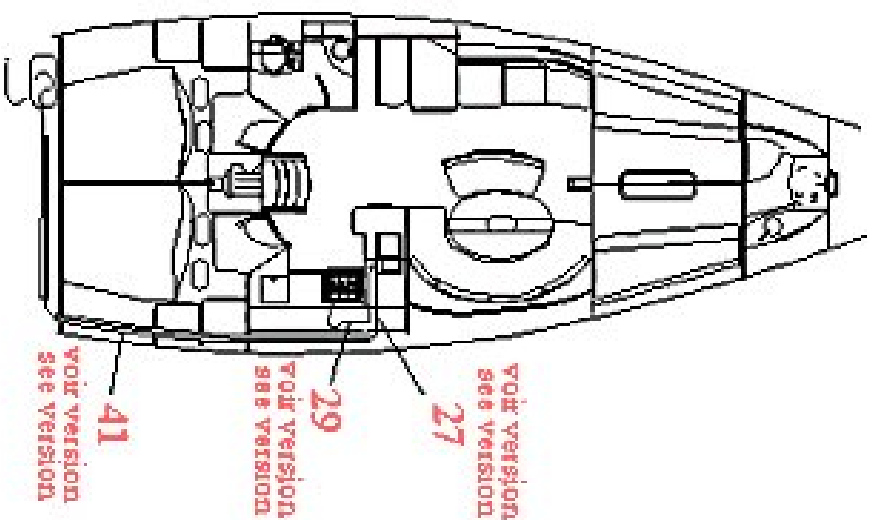

VERSION C6 G6 D1 D4

VOIR VERSION
see version

27

VOIR VERSION
see version

29

VOIR VERSION
see version

41