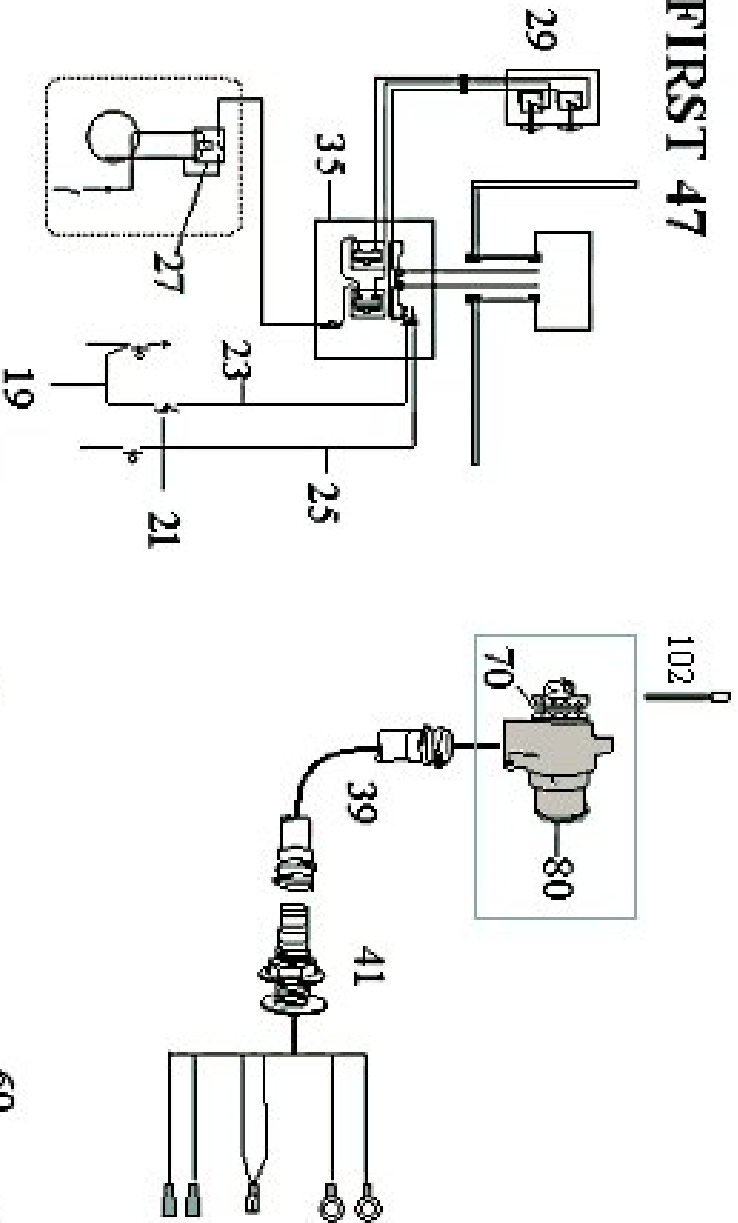

FIRST 47

MOORING ANCHORING

option	Pos.	Part No.	Description	Quant. per boat	Version / Option	SS_FAM	Begining hull number	Ending hull number
	1	049780	S S STEMHEAD FITTING 18470	1,000				
	2	050220	S S STEMHEAD EXTANSION 18470 GM	1,000				
	3	050947	ANCHOR LOCKER HATCH ! NOT AVAILABLE !	1,000				
	5	917900	ANCHOR LOCKER COVER LOCK D 8 L 110	1,000				
	7	018708	CURVED S S PROTECT 22X45X1	1,000				
	9	273950	SCUPPER CHAIN LOCKER WHITE UV FILTER	1,000				
	11	001564	S S HINGE 60X50 THICKNESS 2 D 8 PINS	2,000				
	13	039430	MOORING CLEAT L400 ANOD ALU	4,000				
	15	028544	MOORING CLEAT ANOD AL L300 AM	4,000				
	17	900412	RUBBING STRIP S/S L 457	8,000				
	19	F1334R0070AO5O7	CBL BATT 25 CO 6 CO 10	1,000				
	21	045026	WINDLASS BREAKER 100! NOT AVAILABLE !	1,000				221
	21	070191	WINDLASS BREAKER 100A BSS	1,000			222	
	23	050606	RED CABLE 70 L11_00M+L1M CO8CO8	1,000				
	25	050607	BLACK CABLE 70 L11_00M+L1M CO8CO10	1,000				
	27	761650	RELAY 012V 25A CARTIER O+F	1,000				
	29	075081	REMOTE CONTROL 4M SIMPLE	1,000				
	31	019596	BOX DERIVATION 100X100X55	1,000				
	35	054955	BOX WINDLASS RELAY B! NOT AVAILABLE !	1,000				
	39	019243	BEN FLEX HOSE D35 L ! NOT AVAILABLE !	1,000				
	41	020957	PLAST THRU-SKIN 38 EXT	1,000				
	45	118550	WINCH HANDLE BOX W H P	1,000				
	47	027551	HARP SHACKLE S S SIZE 8	1,000	VERSION REGATE			