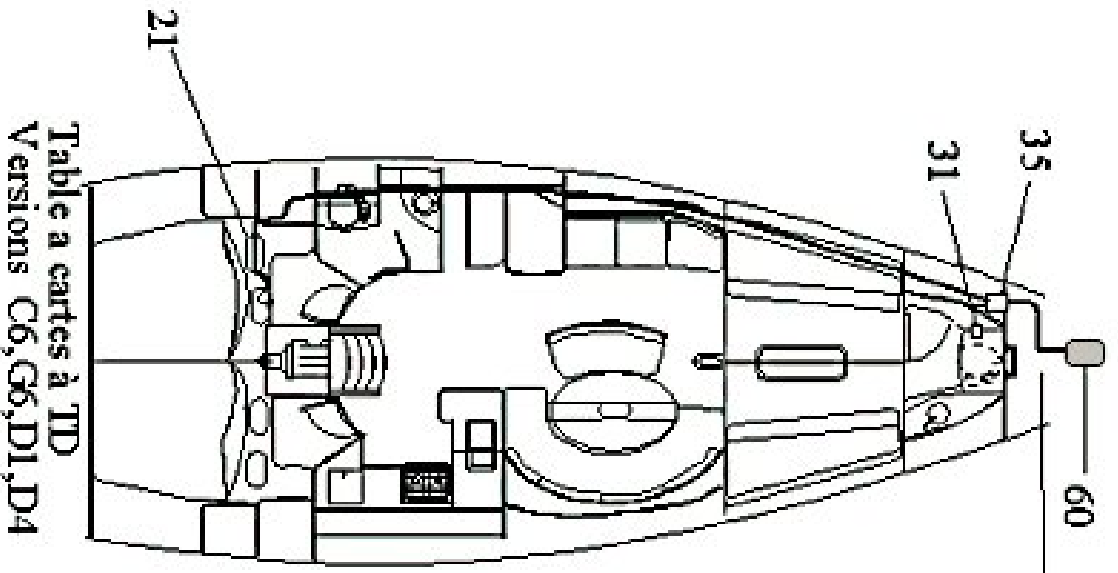

FIRST 47

MOORING ANCHORING

option	Pos.	Part No.	Description	Quant. per boat	Version / Option	SS_FAM	Begining hull number	Ending hull number
	1	049780	S S STEMHEAD FITTING 18470	1,000				
	2	050220	S S STEMHEAD EXTANSION 18470 GM	1,000				
	3	050947	ANCHOR LOCKER HATCH ! NOT AVAILABLE !	1,000				
	5	917900	ANCHOR LOCKER COVER LOCK D 8 L 110	1,000				
	7	018708	CURVED S S PROTECT 22X45X1	1,000				
	9	273950	SCUPPER CHAIN LOCKER WHITE UV FILTER	1,000				
	11	001564	S S HINGE 60X50 THICKNESS 2 D 8 PINS	2,000				
	13	039430	MOORING CLEAT L400 ANOD ALU	4,000				
	15	028544	MOORING CLEAT ANOD AL L300 AM	4,000				
	17	900412	RUBBING STRIP S/S L 457	8,000				
	19	F1334R0070AO5O7	CBL BATT 25 CO 6 CO 10	1,000				
	21	045026	WINDLASS BREAKER 100! NOT AVAILABLE !	1,000				221
	21	070191	WINDLASS BREAKER 100A BSS	1,000			222	
	23	050606	RED CABLE 70 L11_00M+L1M CO8CO8	1,000				
	25	050607	BLACK CABLE 70 L11_00M+L1M CO8CO10	1,000				
	27	761650	RELAY 012V 25A CARTIER O+F	1,000				
	29	075081	REMOTE CONTROL 4M SIMPLE	1,000				
	31	019596	BOX DERIVATION 100X100X55	1,000				
	35	054955	BOX WINDLASS RELAY B! NOT AVAILABLE !	1,000				
	39	019243	BEN FLEX HOSE D35 L ! NOT AVAILABLE !	1,000				
	41	020957	PLAST THRU-SKIN 38 EXT	1,000				
	45	118550	WINCH HANDLE BOX W H P	1,000				
	47	027551	HARP SHACKLE S S SIZE 8	1,000	VERSION REGATE			