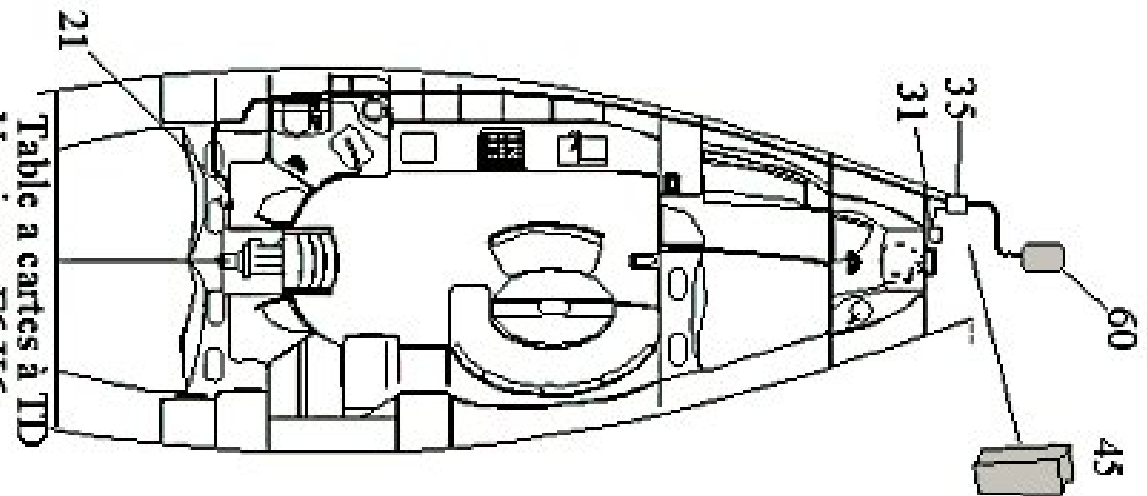

FIRST 47

MOORING ANCHORING

option	Pos.	Part No.	Description	Quant. per boat	Version / Option	SS_FAM	Begining hull number	Ending hull number
	1	049780	S S STEMHEAD FITTING 18470	1,000				
	2	050220	S S STEMHEAD EXTANSION 18470 GM	1,000				
	3	050947	ANCHOR LOCKER HATCH ! NOT AVAILABLE !	1,000				
	5	917900	ANCHOR LOCKER COVER LOCK D 8 L 110	1,000				
	7	018708	CURVED S S PROTECT 22X45X1	1,000				
	9	273950	SCUPPER CHAIN LOCKER WHITE UV FILTER	1,000				
	11	001564	S S HINGE 60X50 THICKNESS 2 D 8 PINS	2,000				
	13	039430	MOORING CLEAT L400 ANOD ALU	4,000				
	15	028544	MOORING CLEAT ANOD AL L300 AM	4,000				
	17	900412	RUBBING STRIP S/S L 457	8,000				
	19	F1334R0070AO5O7	CBL BATT 25 CO 6 CO 10	1,000				
	21	045026	WINDLASS BREAKER 100! NOT AVAILABLE !	1,000				221
	21	070191	WINDLASS BREAKER 100A BSS	1,000			222	
	23	050606	RED CABLE 70 L11_00M+L1M CO8CO8	1,000				
	25	050607	BLACK CABLE 70 L11_00M+L1M CO8CO10	1,000				
	27	761650	RELAY 012V 25A CARTIER O+F	1,000				
	29	075081	REMOTE CONTROL 4M SIMPLE	1,000				
	31	019596	BOX DERIVATION 100X100X55	1,000				
	35	054955	BOX WINDLASS RELAY B! NOT AVAILABLE !	1,000				
	39	019243	BEN FLEX HOSE D35 L ! NOT AVAILABLE !	1,000				
	41	020957	PLAST THRU-SKIN 38 EXT	1,000				
	45	118550	WINCH HANDLE BOX W H P	1,000				
	47	027551	HARP SHACKLE S S SIZE 8	1,000	VERSION REGATE			