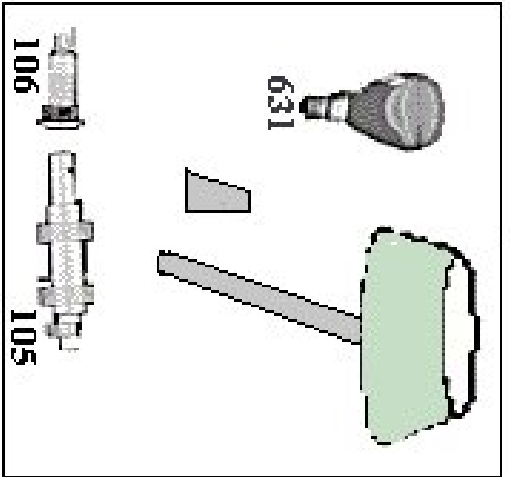

LIGHTS

FIRST 47.7

LIGHTS

option	Pos.	Part No.	Description	Quant. per boat	Version / Option	SS_FAM	Beginning hull number	Ending hull number
	1	067953	WALL LAMP 12V 10W CHR	1,000				
	3	050946	LIGHT+LAMP SHADE COSTANZINA COMPLETE	1,000				
	7	888480	FLUO CEILING-LIGHT 12V-1X8W	2,000				
	9	019918	INT CEILING LIGHT AUTO 10W 12V WHITE	1,000				
	11	067149	S S CEILING LIGHT MARY 12V-5W	19,000			289	
	11	059181	HALOGEN CEIL LIGHT 55MM RESS 12V 5W FI	19,000				288
	12	022340	FIX HALOGEN CEILING ! NOT AVAILABLE !	2,000				
	13	001868	ROUND CEILING LIGHT ! NOT AVAILABLE !	1,000				
	14	049980	CHROMED PUSH SWITCH ON-OFF	6,000				
	15	530750	SWITCH UNIPOLAR 631H2	1,000				
	16	953595	WATERTIGHT CAP+WASHER	1,000				
	17	034052	MSA SINGLE SWITCH! NOT AVAILABLE !	1,000				
	19	034054	MSA WHITE DOUBLE FRAME	6,000				
	21	034045	EL SOCKET 2P G FRENCH WHITE MSA	1,000				
	23	034051	ELECTRIC BUILT-IN BOX 220V GREY MSA	6,000				
	25	034053	MSA WHITE SINGLE FRAME	2,000				
	100	002453	HALOGENE BULB 12V 5W D9 L30	1,000				
	101	036830	BULB 12V-10W HALOGEN! NOT AVAILABLE !	1,000				
	102	008890	TUBE FLUO PHILIPS 8W GM	1,000				
	105	050874	EL PLUG 2P MALE HANG! NOT AVAILABLE !	1,000				
	106	050875	EL PLUG 2P FEM HANG! NOT AVAILABLE !	1,000				
	631	050917	BULB OF SPHERICAL 1! NOT AVAILABLE !	1,000				