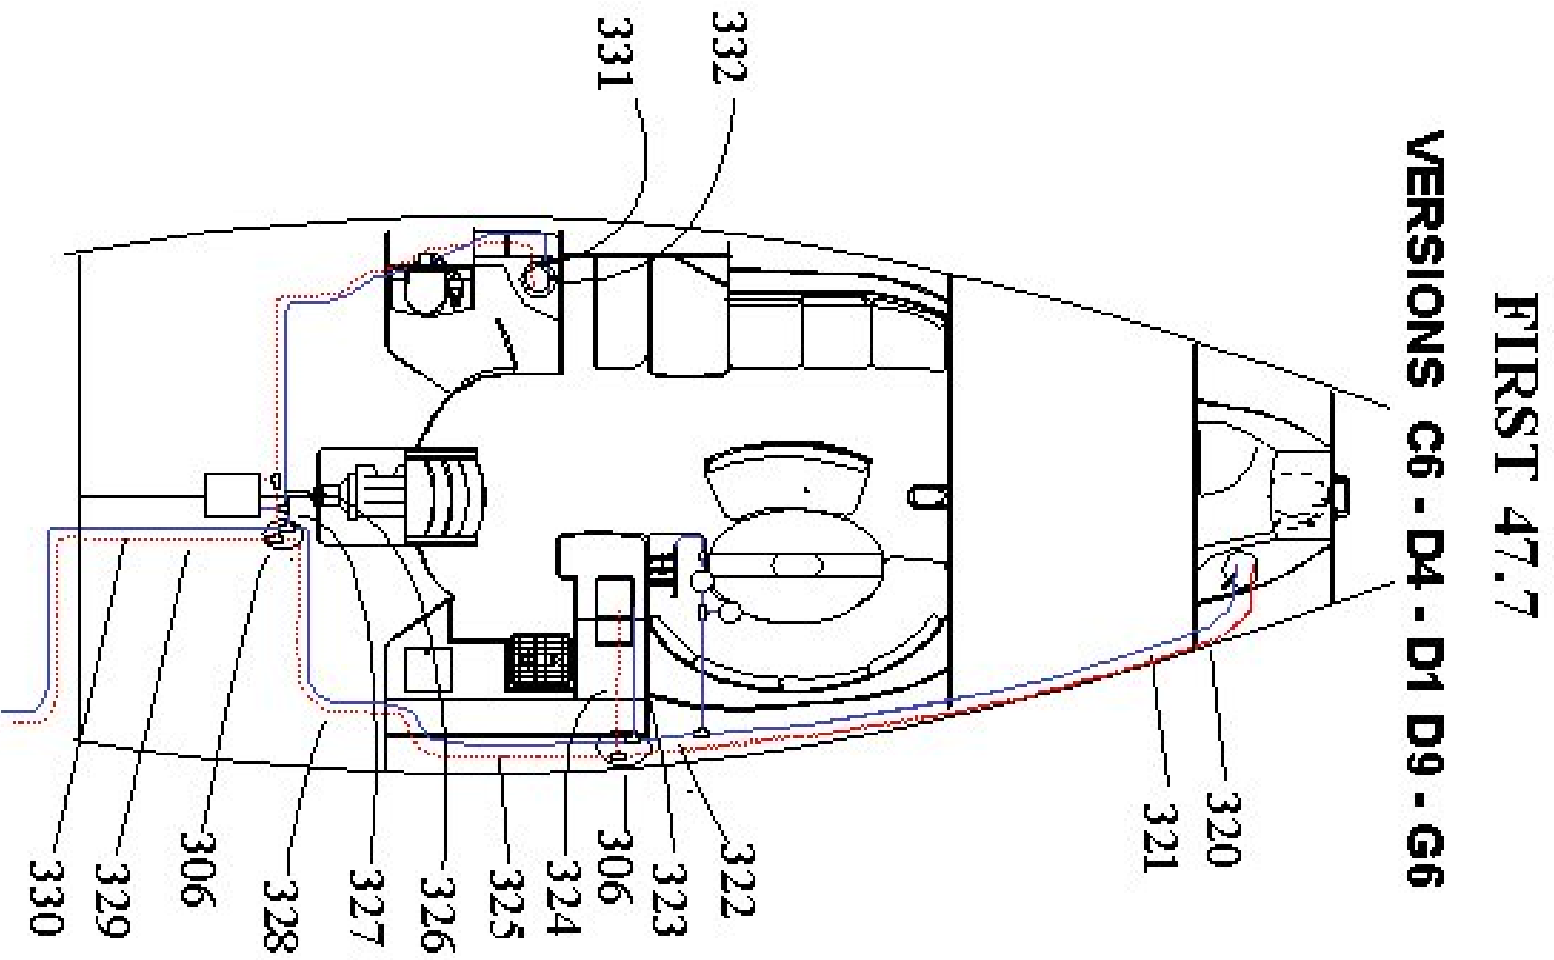

FIRST 47.7

FIRST 47.7

VERSIONS F5 - F6 - K6

INTERIOR PLUMBING

option	Pos.	Part No.	Description	Quant. per boat	Version / Option	SS_FAM	Beginning hull number	Ending hull number
	1	019231	BEN FLEX HOSE D35 L ! NOT AVAILABLE !	1,000				6
	1	051436	BEN FLEX HOSE D35 L ! NOT AVAILABLE !	1,000			7	
	2	016142	PLUG BRASS MALE 15X21	2,000				
	3	049767	WATER TANK COVER 184! NOT AVAILABLE !	1,000				
	4	060742	BRASS MANIFOLD F15X21 5S 1E	1,000				
	5	065249	S S DECK FILLER CAP FOR WATER	1,000				
	6	073711	ELBOW 90 MF 1_2P STDG BRZ AM	1,000				
	7	019111	TRAPEZ ALU WEDGE 60X30X5	1,000				
	8	021142	STRAIGHT BRASS CONN M15X21 D12	4,000				
	9	338700	PLASTIC GROOV COUPLING 90 ELBOW D35 TANK	1,000				
	10	031053	VALVE 2WAY 1 4T MF15X21 BRASS	3,000				
	11	043110	NYLON DECK FILLER CAP FOR WATER TANK	1,000				
	12	047734	PVC STRAIGHT COUPLIN! NOT AVAILABLE !	1,000				
	13	014175	SENDING UNIT VDO WATER TANK	1,000				5
	13	049841	GAUGE VDO WATER TRANSMITTER WATERPROOF	1,000			6	
	14	058470	WATER SET 12V ITT FILT NEW EXPANS VESSEL	1,000				188
	14	071862	GR.EAU 12V 19L 3.5B JOHN+VASE	1,000			189	
	15	039241	S S BLOW OFF WATER TANK	1,000				
	16	990561	PLASTIC EE-PIECE 12X12X12	2,000				
	17	071156	HOSE SPIRACIER D16X23 GREY D16	3,000				
	18	005750	VENT CHROMED BRASS TANK BENT PORT D16	1,000				
	18	072477	CRISTAL HOSE 12X20 BLUE	1,000				