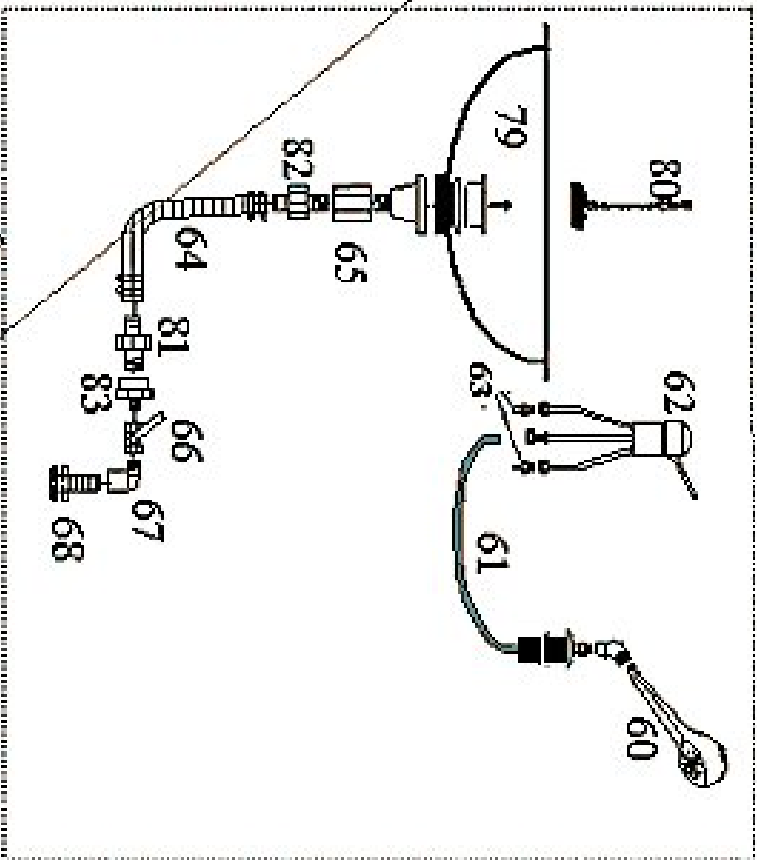

FIRST 47.7

FIRST 47.7

VERSIONS F5 - F6 - K6

INTERIOR PLUMBING

option	Pos.	Part No.	Description	Quant. per boat	Version / Option	SS_FAM	Beginning hull number	Ending hull number
	1	019231	BEN FLEX HOSE D35 L ! NOT AVAILABLE !	1,000				6
	1	051436	BEN FLEX HOSE D35 L ! NOT AVAILABLE !	1,000			7	
	2	016142	PLUG BRASS MALE 15X21	2,000				
	3	049767	WATER TANK COVER 184! NOT AVAILABLE !	1,000				
	4	060742	BRASS MANIFOLD F15X21 5S 1E	1,000				
	5	065249	S S DECK FILLER CAP FOR WATER	1,000				
	6	073711	ELBOW 90 MF 1_2P STDG BRZ AM	1,000				
	7	019111	TRAPEZ ALU WEDGE 60X30X5	1,000				
	8	021142	STRAIGHT BRASS CONN M15X21 D12	4,000				
	9	338700	PLASTIC GROOV COUPLING 90 ELBOW D35 TANK	1,000				
	10	031053	VALVE 2WAY 1 4T MF15X21 BRASS	3,000				
	11	043110	NYLON DECK FILLER CAP FOR WATER TANK	1,000				
	12	047734	PVC STRAIGHT COUPLIN! NOT AVAILABLE !	1,000				
	13	014175	SENDING UNIT VDO WATER TANK	1,000				5
	13	049841	GAUGE VDO WATER TRANSMITTER WATERPROOF	1,000			6	
	14	058470	WATER SET 12V ITT FILT NEW EXPANS VESSEL	1,000				188
	14	071862	GR.EAU 12V 19L 3.5B JOHN+VASE	1,000			189	
	15	039241	S S BLOW OFF WATER TANK	1,000				
	16	990561	PLASTIC EE-PIECE 12X12X12	2,000				
	17	071156	HOSE SPIRACIER D16X23 GREY D16	3,000				
	18	005750	VENT CHROMED BRASS TANK BENT PORT D16	1,000				
	18	072477	CRISTAL HOSE 12X20 BLUE	1,000				