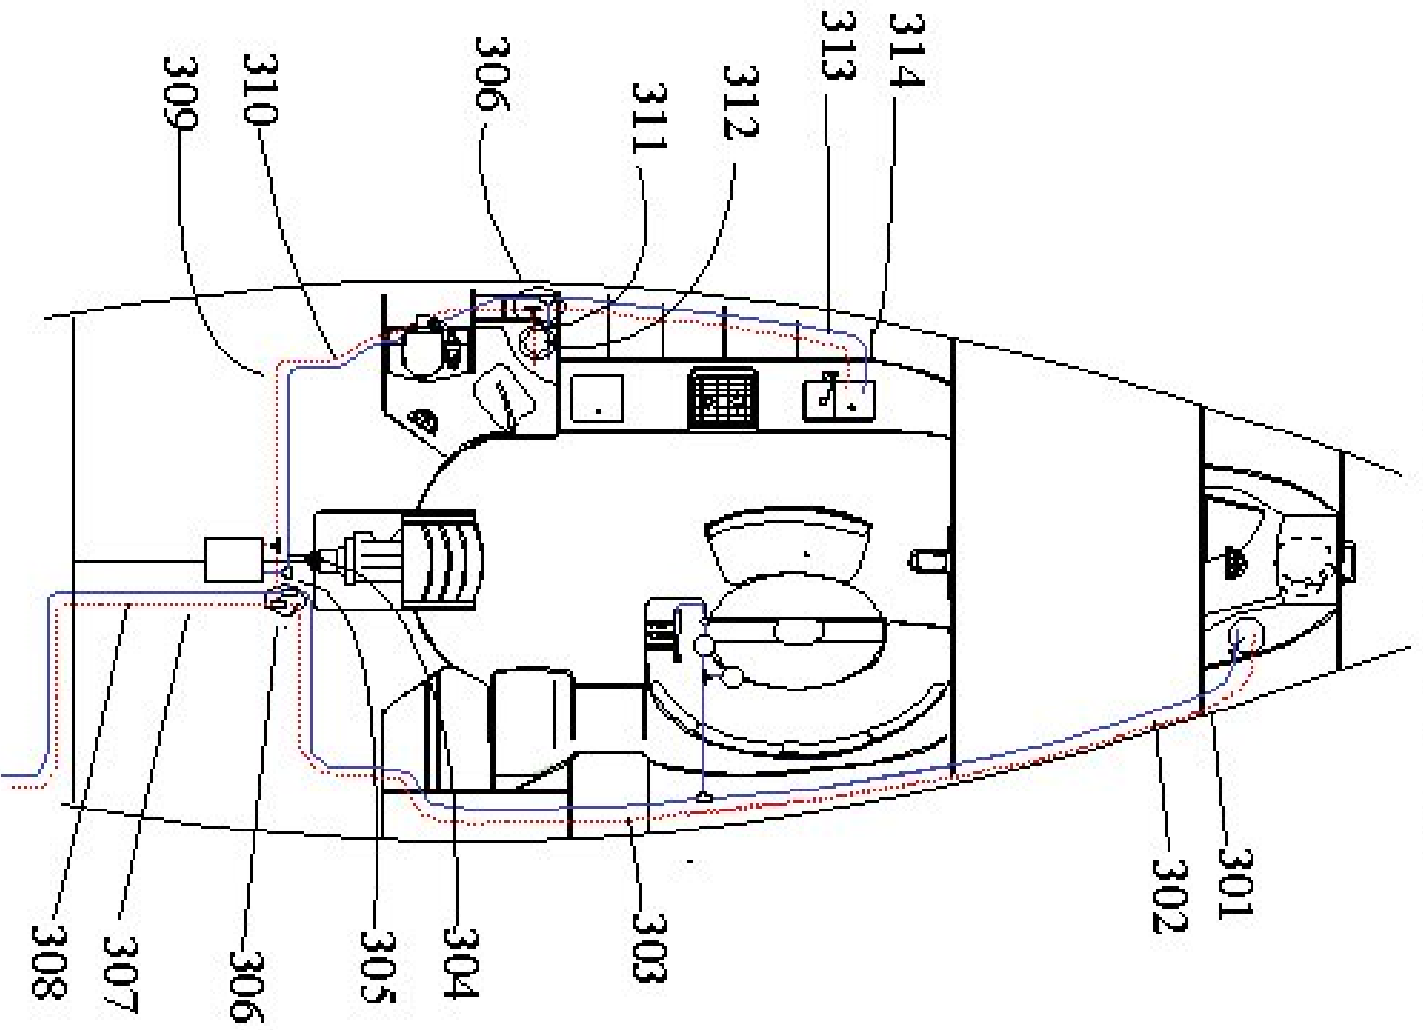

FIRST 47.7

FIRST 47.7

VERSIONS F5 - F6 - K6

INTERIOR PLUMBING

option	Pos.	Part No.	Description	Quant. per boat	Version / Option	SS_FAM	Beginning hull number	Ending hull number
	1	019231	BEN FLEX HOSE D35 L ! NOT AVAILABLE !	1,000				6
	1	051436	BEN FLEX HOSE D35 L ! NOT AVAILABLE !	1,000			7	
	2	016142	PLUG BRASS MALE 15X21	2,000				
	3	049767	WATER TANK COVER 184! NOT AVAILABLE !	1,000				
	4	060742	BRASS MANIFOLD F15X21 5S 1E	1,000				
	5	065249	S S DECK FILLER CAP FOR WATER	1,000				
	6	073711	ELBOW 90 MF 1_2P STDG BRZ AM	1,000				
	7	019111	TRAPEZ ALU WEDGE 60X30X5	1,000				
	8	021142	STRAIGHT BRASS CONN M15X21 D12	4,000				
	9	338700	PLASTIC GROOV COUPLING 90 ELBOW D35 TANK	1,000				
	10	031053	VALVE 2WAY 1 4T MF15X21 BRASS	3,000				
	11	043110	NYLON DECK FILLER CAP FOR WATER TANK	1,000				
	12	047734	PVC STRAIGHT COUPLIN! NOT AVAILABLE !	1,000				
	13	014175	SENDING UNIT VDO WATER TANK	1,000				5
	13	049841	GAUGE VDO WATER TRANSMITTER WATERPROOF	1,000			6	
	14	058470	WATER SET 12V ITT FILT NEW EXPANS VESSEL	1,000				188
	14	071862	GR.EAU 12V 19L 3.5B JOHN+VASE	1,000			189	
	15	039241	S S BLOW OFF WATER TANK	1,000				
	16	990561	PLASTIC EE-PIECE 12X12X12	2,000				
	17	071156	HOSE SPIRACIER D16X23 GREY D16	3,000				
	18	005750	VENT CHROMED BRASS TANK BENT PORT D16	1,000				
	18	072477	CRISTAL HOSE 12X20 BLUE	1,000				