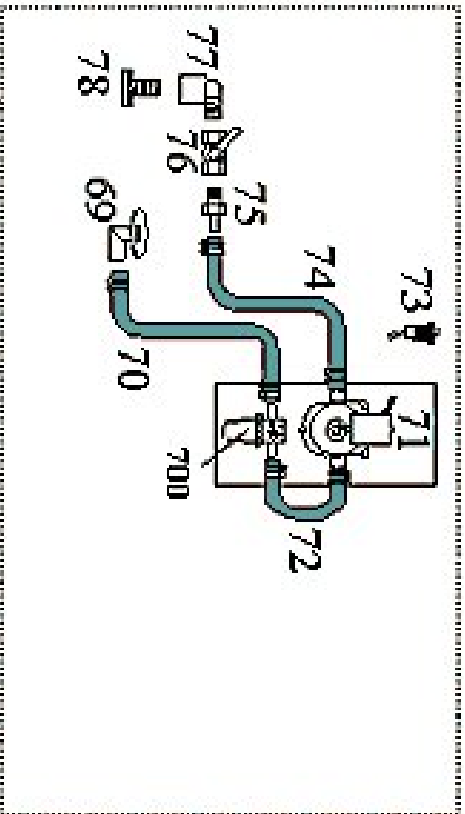

INTERIOR PLUMBING

FIRST 47.7

FIRST 47.7

FIRST 47.7

FIRST 47.7

FIRST 47.7

versions C6-D4-D1

versions F6-K6

FIRST 47.7

FIRST 47.7

VERSIONS F5 - F6 - K6

INTERIOR PLUMBING

option	Pos.	Part No.	Description	Quant. per boat	Version / Option	SS_FAM	Beginning hull number	Ending hull number
	1	019231	BEN FLEX HOSE D35 L ! NOT AVAILABLE !	1,000				6
	1	051436	BEN FLEX HOSE D35 L ! NOT AVAILABLE !	1,000			7	
	2	016142	PLUG BRASS MALE 15X21	2,000				
	3	049767	WATER TANK COVER 184! NOT AVAILABLE !	1,000				
	4	060742	BRASS MANIFOLD F15X21 5S 1E	1,000				
	5	065249	S S DECK FILLER CAP FOR WATER	1,000				
	6	073711	ELBOW 90 MF 1_2P STDG BRZ AM	1,000				
	7	019111	TRAPEZ ALU WEDGE 60X30X5	1,000				
	8	021142	STRAIGHT BRASS CONN M15X21 D12	4,000				
	9	338700	PLASTIC GROOV COUPLING 90 ELBOW D35 TANK	1,000				
	10	031053	VALVE 2WAY 1 4T MF15X21 BRASS	3,000				
	11	043110	NYLON DECK FILLER CAP FOR WATER TANK	1,000				
	12	047734	PVC STRAIGHT COUPLIN! NOT AVAILABLE !	1,000				
	13	014175	SENDING UNIT VDO WATER TANK	1,000				5
	13	049841	GAUGE VDO WATER TRANSMITTER WATERPROOF	1,000			6	
	14	058470	WATER SET 12V ITT FILT NEW EXPANS VESSEL	1,000				188
	14	071862	GR.EAU 12V 19L 3.5B JOHN+VASE	1,000			189	
	15	039241	S S BLOW OFF WATER TANK	1,000				
	16	990561	PLASTIC EE-PIECE 12X12X12	2,000				
	17	071156	HOSE SPIRACIER D16X23 GREY D16	3,000				
	18	005750	VENT CHROMED BRASS TANK BENT PORT D16	1,000				
	18	072477	CRISTAL HOSE 12X20 BLUE	1,000				