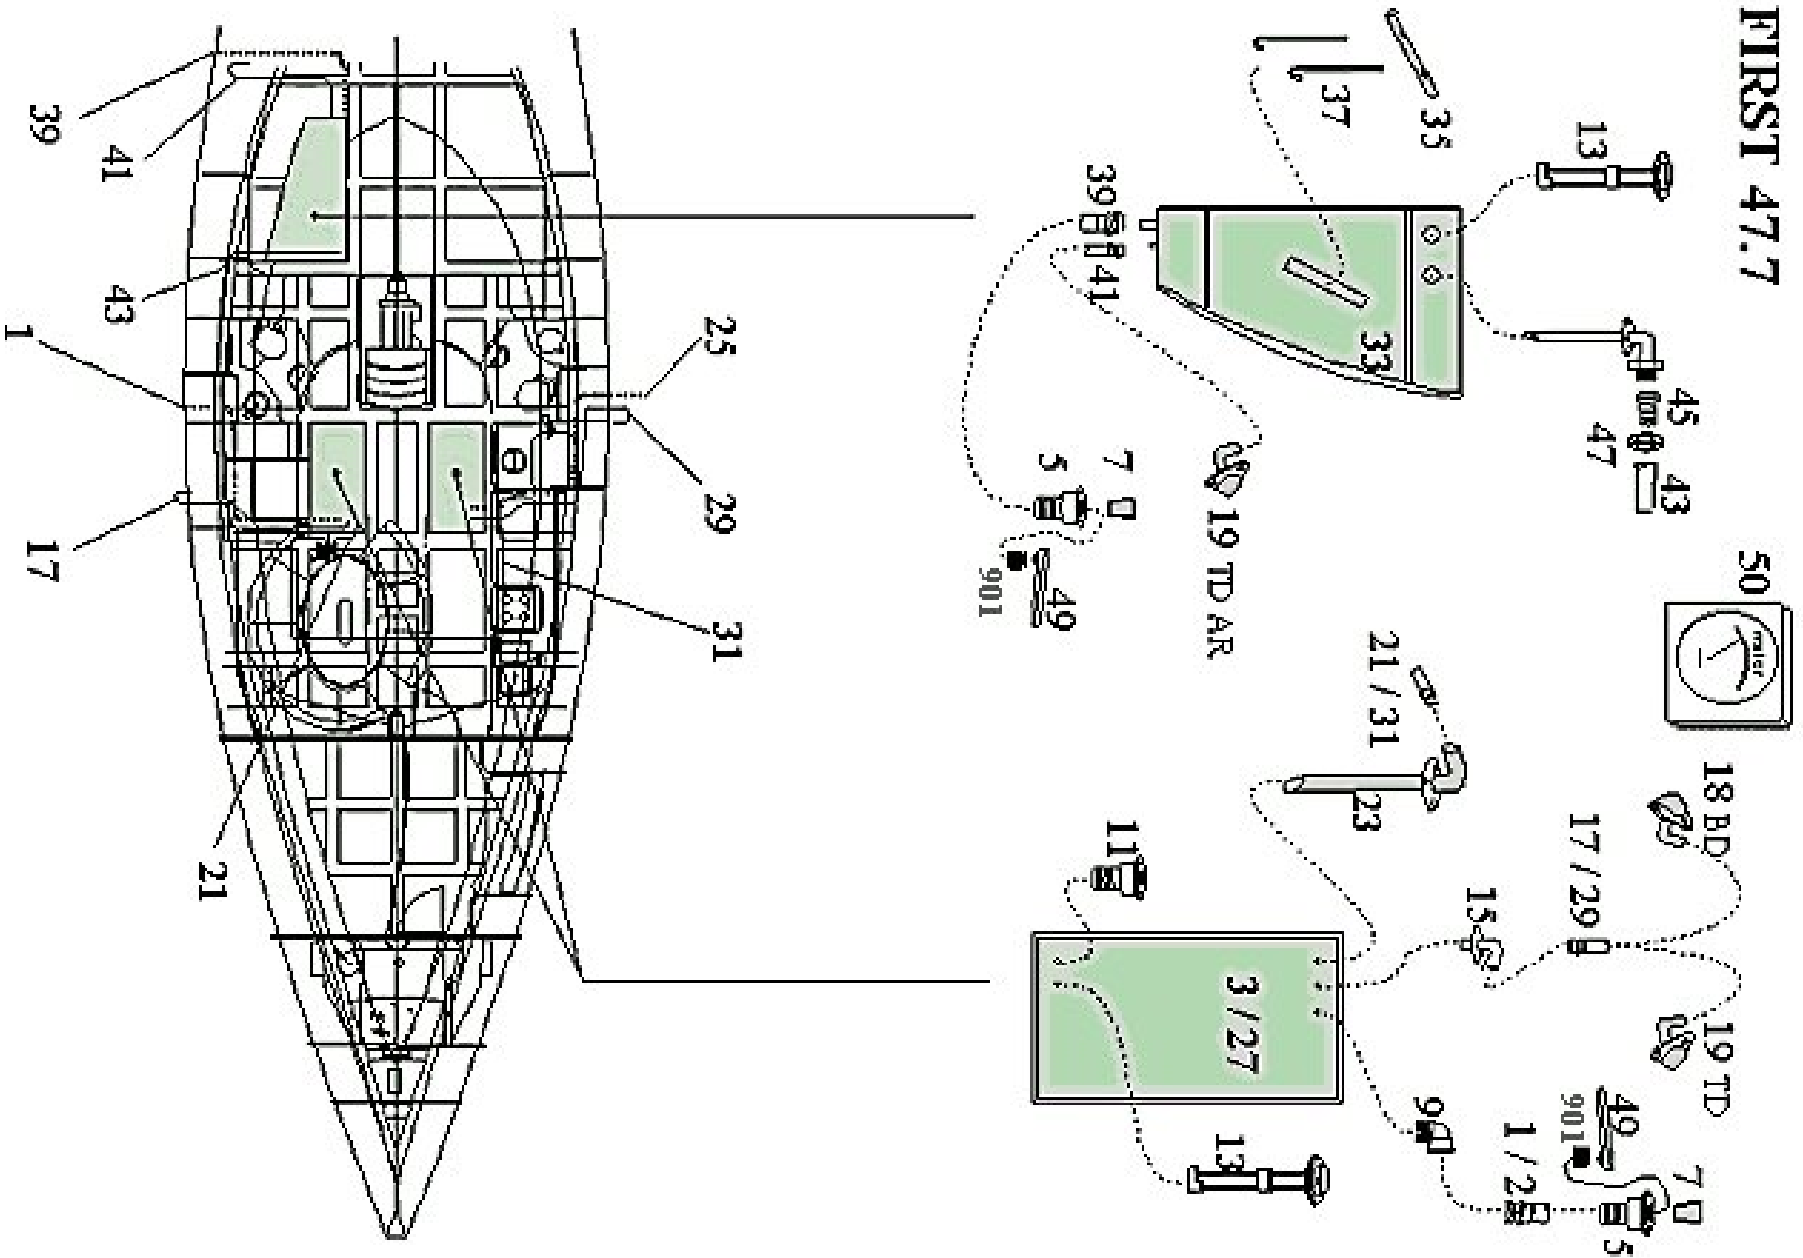

INTERIOR PLUMBING

FIRST 47.7