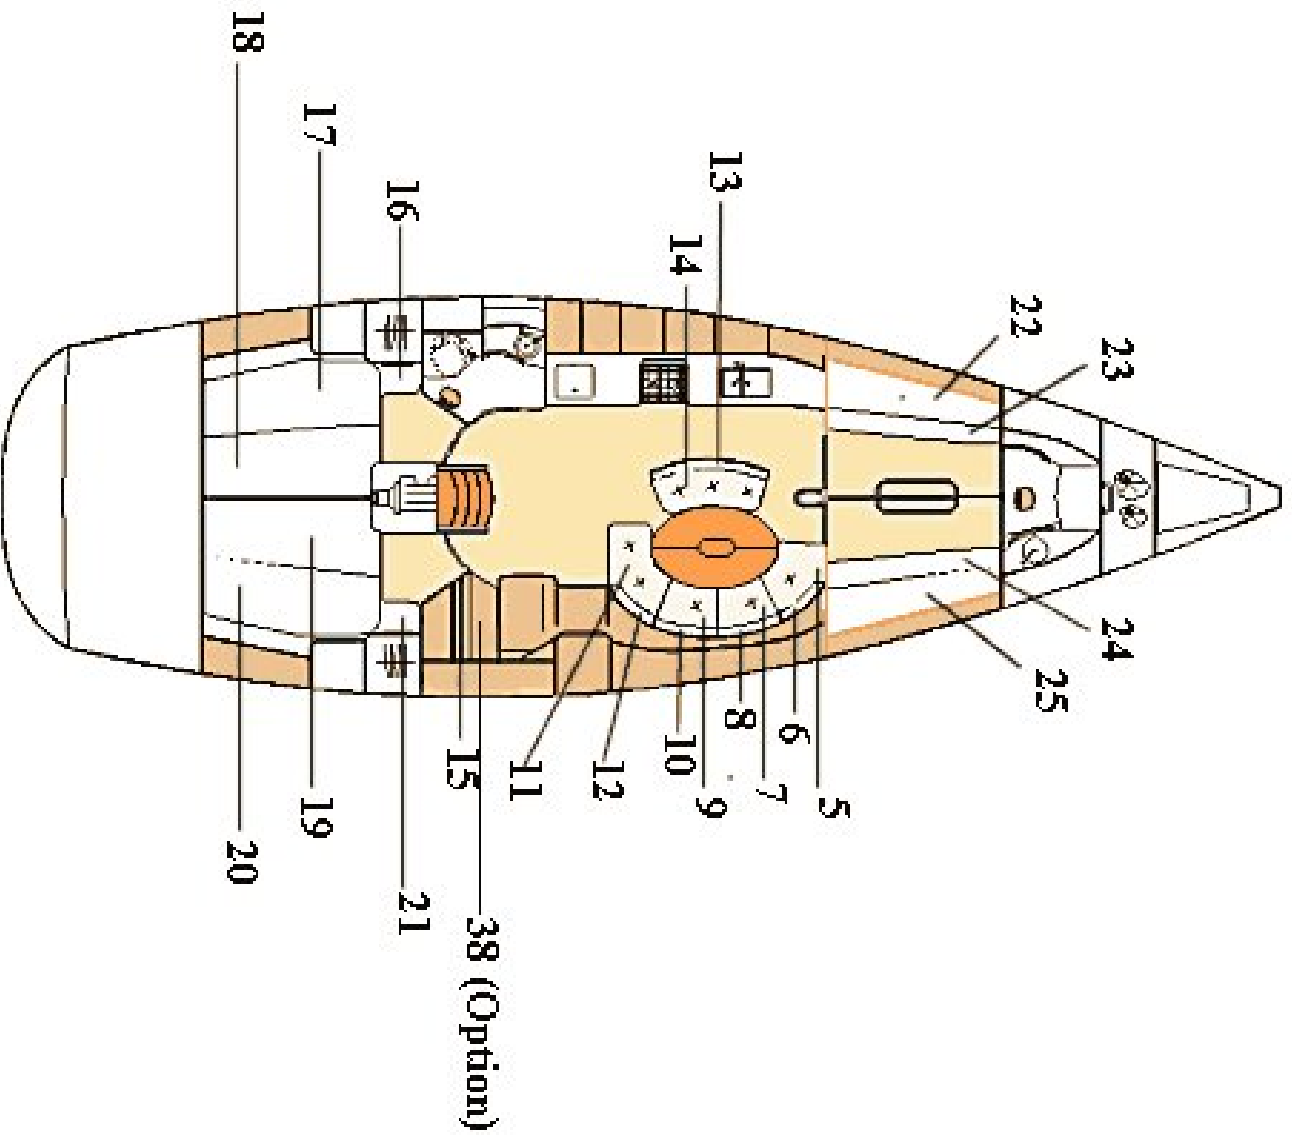

FIRST 47.7

Matelas Version G-6 Cushion Version G-6

FIRST 47.7

Matelas Version D4 Cushion Version D4

FIRST 47.7

**Matelas version C6
Cushion version C6**

First 47.7

Matelas version D1 Cushion version D1

First 47.7

Matelas version K6 Cushion version K6

First 47.7

Matelas version F6 Cushion version F6

INTERIOR CUSHIONS-VINYL-CURTAINS-CARPETS

option	Pos.	Part No.	Description	Quant. per boat	Version / Option	SS_FAM	Begining hull number	Ending hull number
	1	050503	CUSHION N 1 COVER 1! NOT AVAILABLE !	1,000				
	1	050502	CUSHION 18470 PORT 1! NOT AVAILABLE !	1,000				
	2	050504	CUSHION 18470 STBD 1! NOT AVAILABLE !	1,000				
	2	050505	CUSHION 18470 COVER ! NOT AVAILABLE !	1,000				
	3	050507	BACKREST N 3 COVER ! NOT AVAILABLE !	1,000				
	3	050506	BACKREST 18470 BENCH! NOT AVAILABLE !	1,000				
	4	050509	CUSHION N 4 COVER 1! NOT AVAILABLE !	1,000				
	4	050508	CUSHION 18470 BENCH ! NOT AVAILABLE !	1,000				
	5	050511	CUSHION N 5 COVER 1! NOT AVAILABLE !	1,000				
	5	050510	CUSHION 18470 FWD SA! NOT AVAILABLE !	1,000				
	6	050512	BACKREST 18470 FWD S! NOT AVAILABLE !	1,000				
	6	050513	BACKREST N 5 COVER ! NOT AVAILABLE !	1,000				
	7	050514	CUSHION 18470 CENT F! NOT AVAILABLE !	1,000				
	7	050515	CUSHION N 7 COVER 1! NOT AVAILABLE !	1,000				
	8	050517	BACKREST N 8 COVER ! NOT AVAILABLE !	1,000				
	8	050516	BACKREST 18470 CENT ! NOT AVAILABLE !	1,000				
	9	050519	CUSHION N 9 COVER 1! NOT AVAILABLE !	1,000				