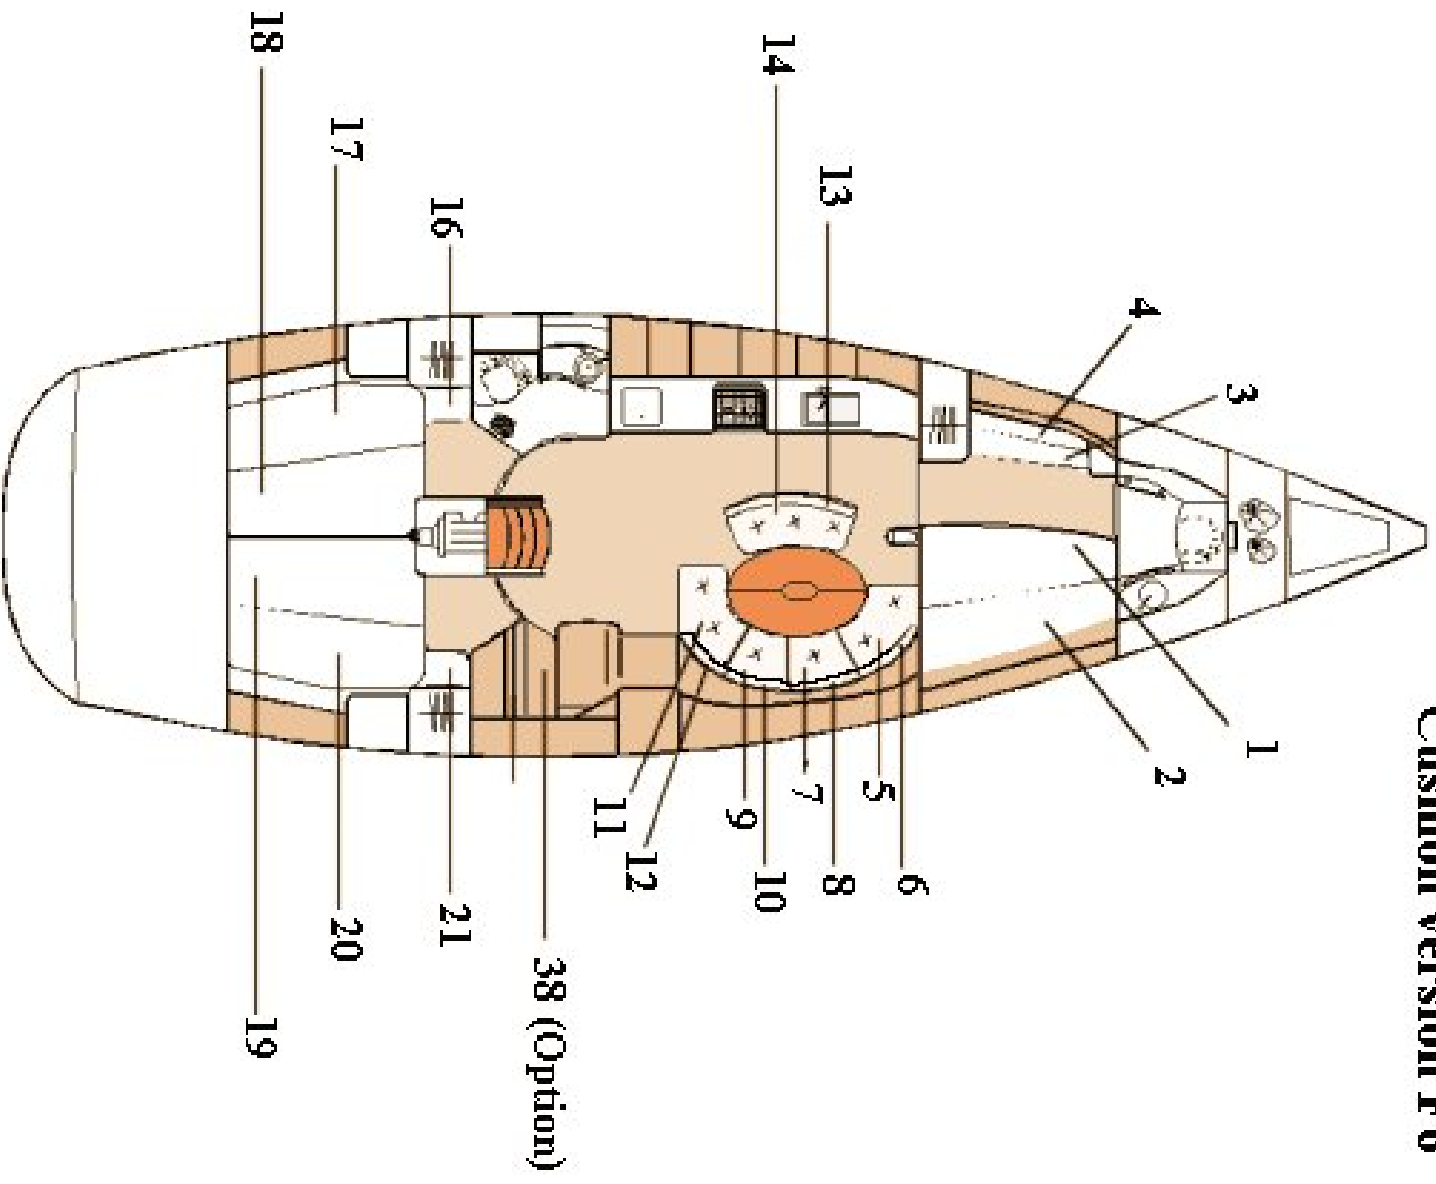

FIRST 47.7

Matelas Version G-6 Cushion Version G-6

FIRST 47.7

Matelas Version D4 Cushion Version D4

FIRST 47.7

**Matelas version C6
Cushion version C6**

First 47.7

Matelas version D1 Cushion version D1

First 47.7

Matelas version K6 Cushion version K6

First 47.7

Matelas version F6 Cushion version F6

INTERIOR CUSHIONS-VINYL-CURTAINS-CARPETS

option	Pos.	Part No.	Description	Quant. per boat	Version / Option	SS_FAM	Begining hull number	Ending hull number
	1	050503	CUSHION N 1 COVER 1! NOT AVAILABLE !	1,000				
	1	050502	CUSHION 18470 PORT 1! NOT AVAILABLE !	1,000				
	2	050504	CUSHION 18470 STBD 1! NOT AVAILABLE !	1,000				
	2	050505	CUSHION 18470 COVER ! NOT AVAILABLE !	1,000				
	3	050507	BACKREST N 3 COVER ! NOT AVAILABLE !	1,000				
	3	050506	BACKREST 18470 BENCH! NOT AVAILABLE !	1,000				
	4	050509	CUSHION N 4 COVER 1! NOT AVAILABLE !	1,000				
	4	050508	CUSHION 18470 BENCH ! NOT AVAILABLE !	1,000				
	5	050511	CUSHION N 5 COVER 1! NOT AVAILABLE !	1,000				
	5	050510	CUSHION 18470 FWD SA! NOT AVAILABLE !	1,000				
	6	050512	BACKREST 18470 FWD S! NOT AVAILABLE !	1,000				
	6	050513	BACKREST N 5 COVER ! NOT AVAILABLE !	1,000				
	7	050514	CUSHION 18470 CENT F! NOT AVAILABLE !	1,000				
	7	050515	CUSHION N 7 COVER 1! NOT AVAILABLE !	1,000				
	8	050517	BACKREST N 8 COVER ! NOT AVAILABLE !	1,000				
	8	050516	BACKREST 18470 CENT ! NOT AVAILABLE !	1,000				
	9	050519	CUSHION N 9 COVER 1! NOT AVAILABLE !	1,000				