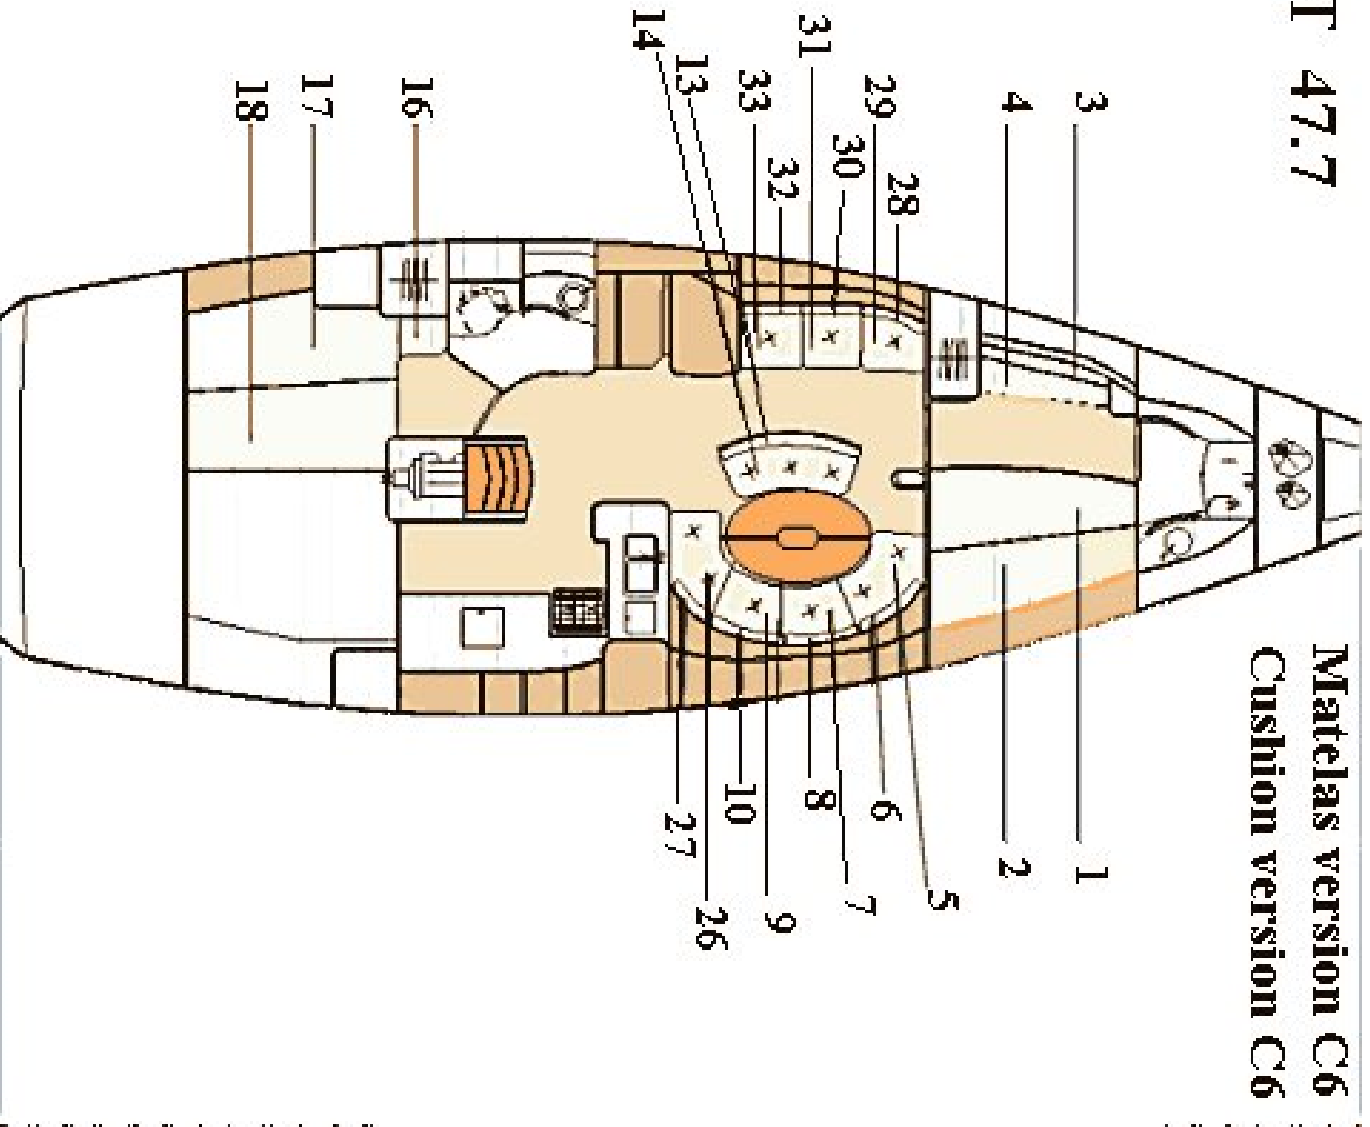

FIRST 47.7

Matelas Version G-6 Cushion Version G-6

FIRST 47.7

Matelas Version D4 Cushion Version D4

FIRST 47.7

**Matelas version C6
Cushion version C6**

First 47.7

Matelas version D1 Cushion version D1

First 47.7

Matelas version K6 Cushion version K6

First 47.7

Matelas version F6 Cushion version F6

INTERIOR CUSHIONS-VINYL-CURTAINS-CARPETS

option	Pos.	Part No.	Description	Quant. per boat	Version / Option	SS_FAM	Begining hull number	Ending hull number
	1	050503	CUSHION N 1 COVER 1! NOT AVAILABLE !	1,000				
	1	050502	CUSHION 18470 PORT 1! NOT AVAILABLE !	1,000				
	2	050504	CUSHION 18470 STBD 1! NOT AVAILABLE !	1,000				
	2	050505	CUSHION 18470 COVER ! NOT AVAILABLE !	1,000				
	3	050507	BACKREST N 3 COVER ! NOT AVAILABLE !	1,000				
	3	050506	BACKREST 18470 BENCH! NOT AVAILABLE !	1,000				
	4	050509	CUSHION N 4 COVER 1! NOT AVAILABLE !	1,000				
	4	050508	CUSHION 18470 BENCH ! NOT AVAILABLE !	1,000				
	5	050511	CUSHION N 5 COVER 1! NOT AVAILABLE !	1,000				
	5	050510	CUSHION 18470 FWD SA! NOT AVAILABLE !	1,000				
	6	050512	BACKREST 18470 FWD S! NOT AVAILABLE !	1,000				
	6	050513	BACKREST N 5 COVER ! NOT AVAILABLE !	1,000				
	7	050514	CUSHION 18470 CENT F! NOT AVAILABLE !	1,000				
	7	050515	CUSHION N 7 COVER 1! NOT AVAILABLE !	1,000				
	8	050517	BACKREST N 8 COVER ! NOT AVAILABLE !	1,000				
	8	050516	BACKREST 18470 CENT ! NOT AVAILABLE !	1,000				
	9	050519	CUSHION N 9 COVER 1! NOT AVAILABLE !	1,000				