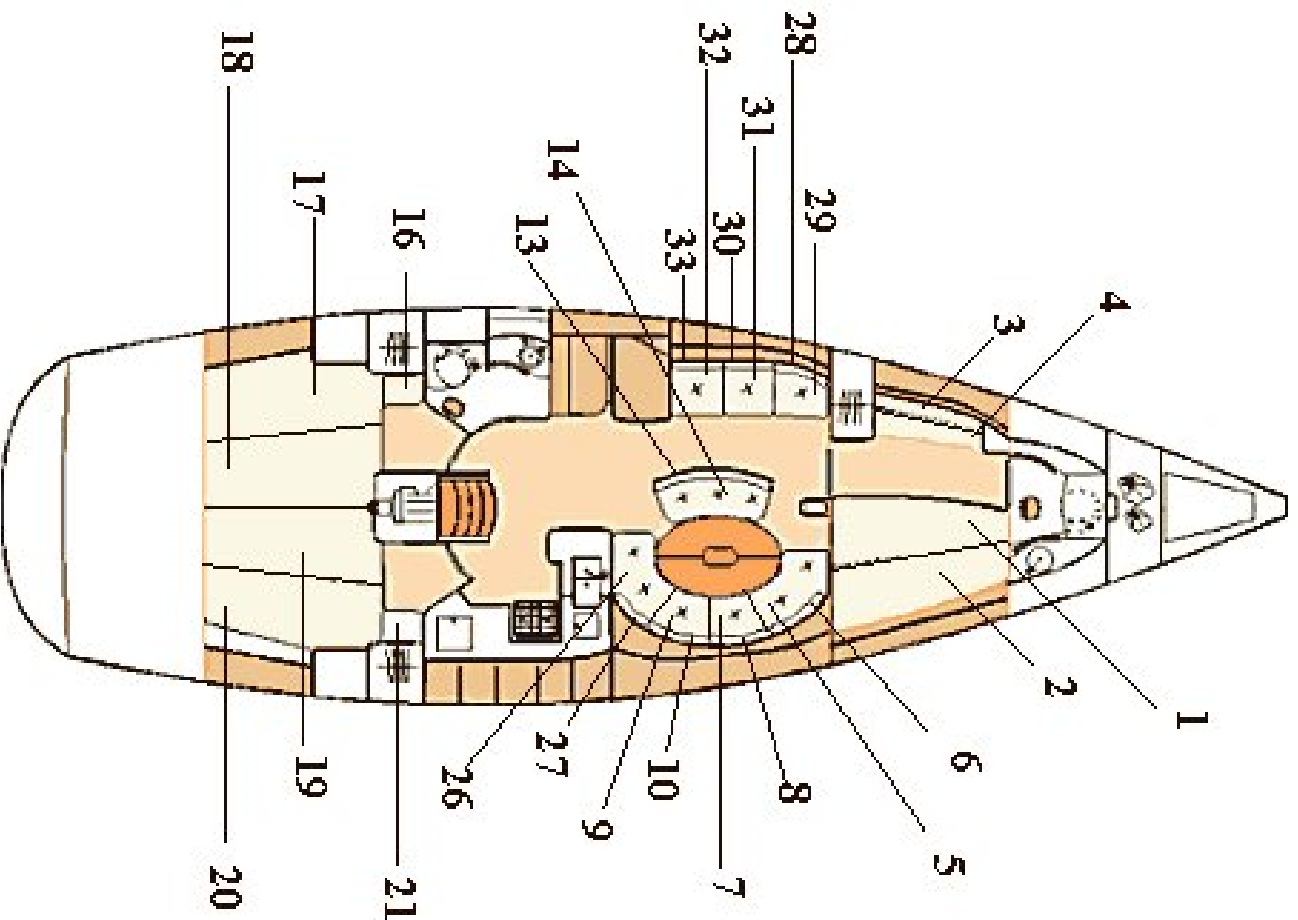

FIRST 47.7

Matelas Version G-6 Cushion Version G-6

FIRST 47.7

Matelas Version D4 Cushion Version D4

FIRST 47.7

**Matelas version C6
Cushion version C6**

First 47.7

Matelas version D1 Cushion version D1

First 47.7

Matelas version K6 Cushion version K6

First 47.7

Matelas version F6 Cushion version F6

INTERIOR CUSHIONS-VINYL-CURTAINS-CARPETS

option	Pos.	Part No.	Description	Quant. per boat	Version / Option	SS_FAM	Begining hull number	Ending hull number
	1	050503	CUSHION N 1 COVER 1! NOT AVAILABLE !	1,000				
	1	050502	CUSHION 18470 PORT 1! NOT AVAILABLE !	1,000				
	2	050504	CUSHION 18470 STBD 1! NOT AVAILABLE !	1,000				
	2	050505	CUSHION 18470 COVER ! NOT AVAILABLE !	1,000				
	3	050507	BACKREST N 3 COVER ! NOT AVAILABLE !	1,000				
	3	050506	BACKREST 18470 BENCH! NOT AVAILABLE !	1,000				
	4	050509	CUSHION N 4 COVER 1! NOT AVAILABLE !	1,000				
	4	050508	CUSHION 18470 BENCH ! NOT AVAILABLE !	1,000				
	5	050511	CUSHION N 5 COVER 1! NOT AVAILABLE !	1,000				
	5	050510	CUSHION 18470 FWD SA! NOT AVAILABLE !	1,000				
	6	050512	BACKREST 18470 FWD S! NOT AVAILABLE !	1,000				
	6	050513	BACKREST N 5 COVER ! NOT AVAILABLE !	1,000				
	7	050514	CUSHION 18470 CENT F! NOT AVAILABLE !	1,000				
	7	050515	CUSHION N 7 COVER 1! NOT AVAILABLE !	1,000				
	8	050517	BACKREST N 8 COVER ! NOT AVAILABLE !	1,000				
	8	050516	BACKREST 18470 CENT ! NOT AVAILABLE !	1,000				
	9	050519	CUSHION N 9 COVER 1! NOT AVAILABLE !	1,000				