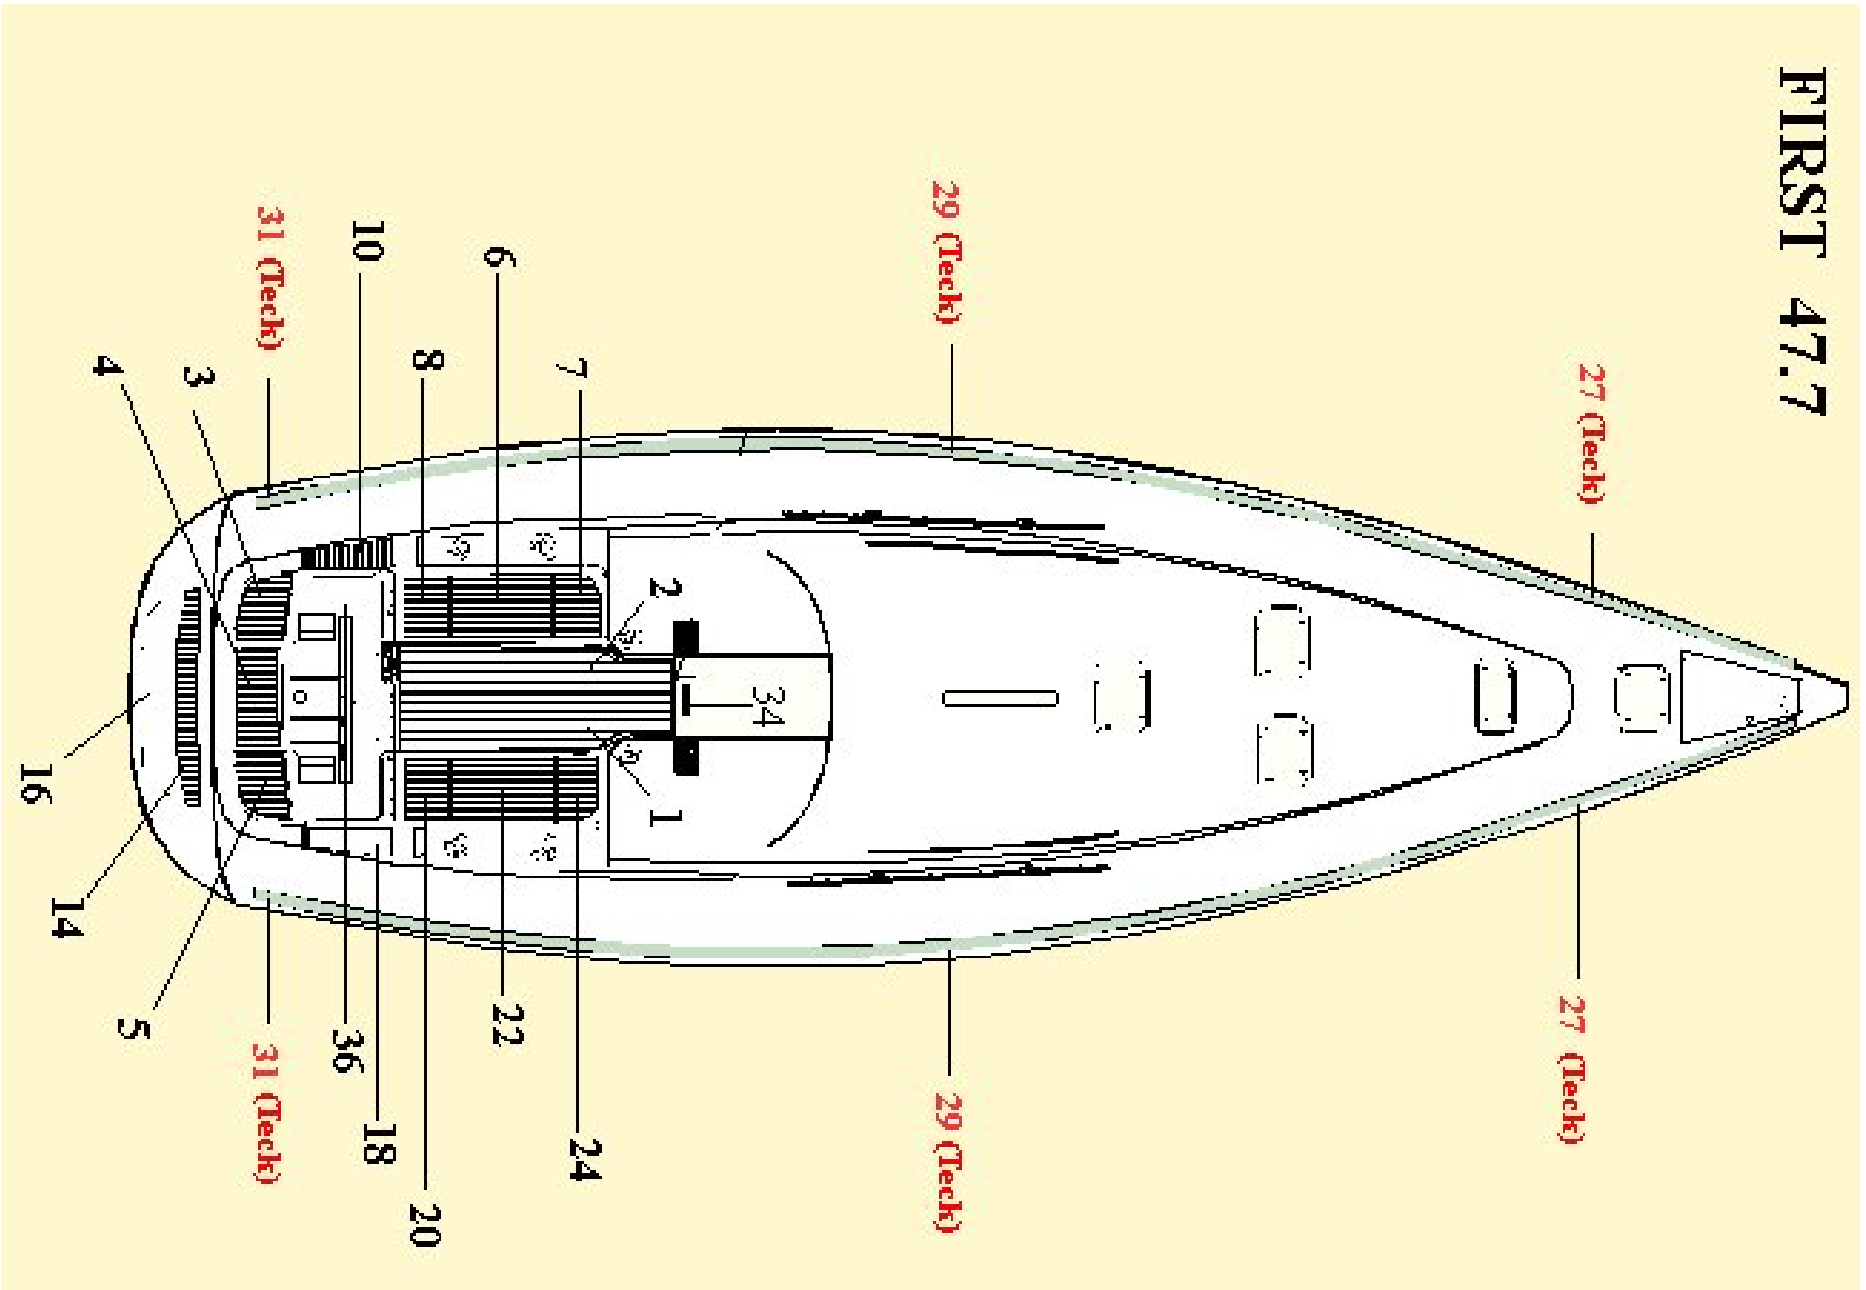

EXTERIOR WOOD

EXTERIOR WOOD

option	Pos.	Part No.	Description	Quant. per boat	Version / Option	SS_FAM	Begining hull number	Ending hull number
	1	W03104	PART NO LONGER AVAILABLE	1,000				
	2	W03105	PART NO LONGER AVAILABLE	1,000				
	3	W03092	PART NO LONGER AVAILABLE	1,000				
	4	W03094	PART NO LONGER AVAILABLE	1,000				
	5	W03093	PART NO LONGER AVAILABLE	1,000				
	6	W03090	PART NO LONGER AVAILABLE	1,000				
	7	W03096	PART NO LONGER AVAILABLE	1,000				
	8	W03099	PART NO LONGER AVAILABLE	1,000				
	10	W03100	PART NO LONGER AVAILABLE	1,000				
	14	W03101	PART NO LONGER AVAILABLE	1,000				
	16	W03095	COUNTER AFT COMPANIONWAY 18470	1,000				
	18	W03102	PART NO LONGER AVAILABLE	1,000				
	20	W03098	PART NO LONGER AVAILABLE	1,000				
	22	W03091	PART NO LONGER AVAILABLE	1,000				
	24	W03097	PART NO LONGER AVAILABLE	1,000				
	26	W03176	PART NO LONGER AVAILABLE	2,000				
	27	W03176	PART NO LONGER AVAILABLE	2,000				
	28	W03177	PART NO LONGER AVAILABLE	2,000				
	29	W03177	PART NO LONGER AVAILABLE	2,000				
	30	W03178	PART NO LONGER AVAILABLE	2,000				
	31	W03178	PART NO LONGER AVAILABLE	2,000				
	34	W02635	PART NO LONGER AVAILABLE	1,000				
	36	W03106	PART NO LONGER AVAILABLE	1,000				
	101	050576	CUSHION N 34 COVER ! NOT AVAILABLE !	1,000				