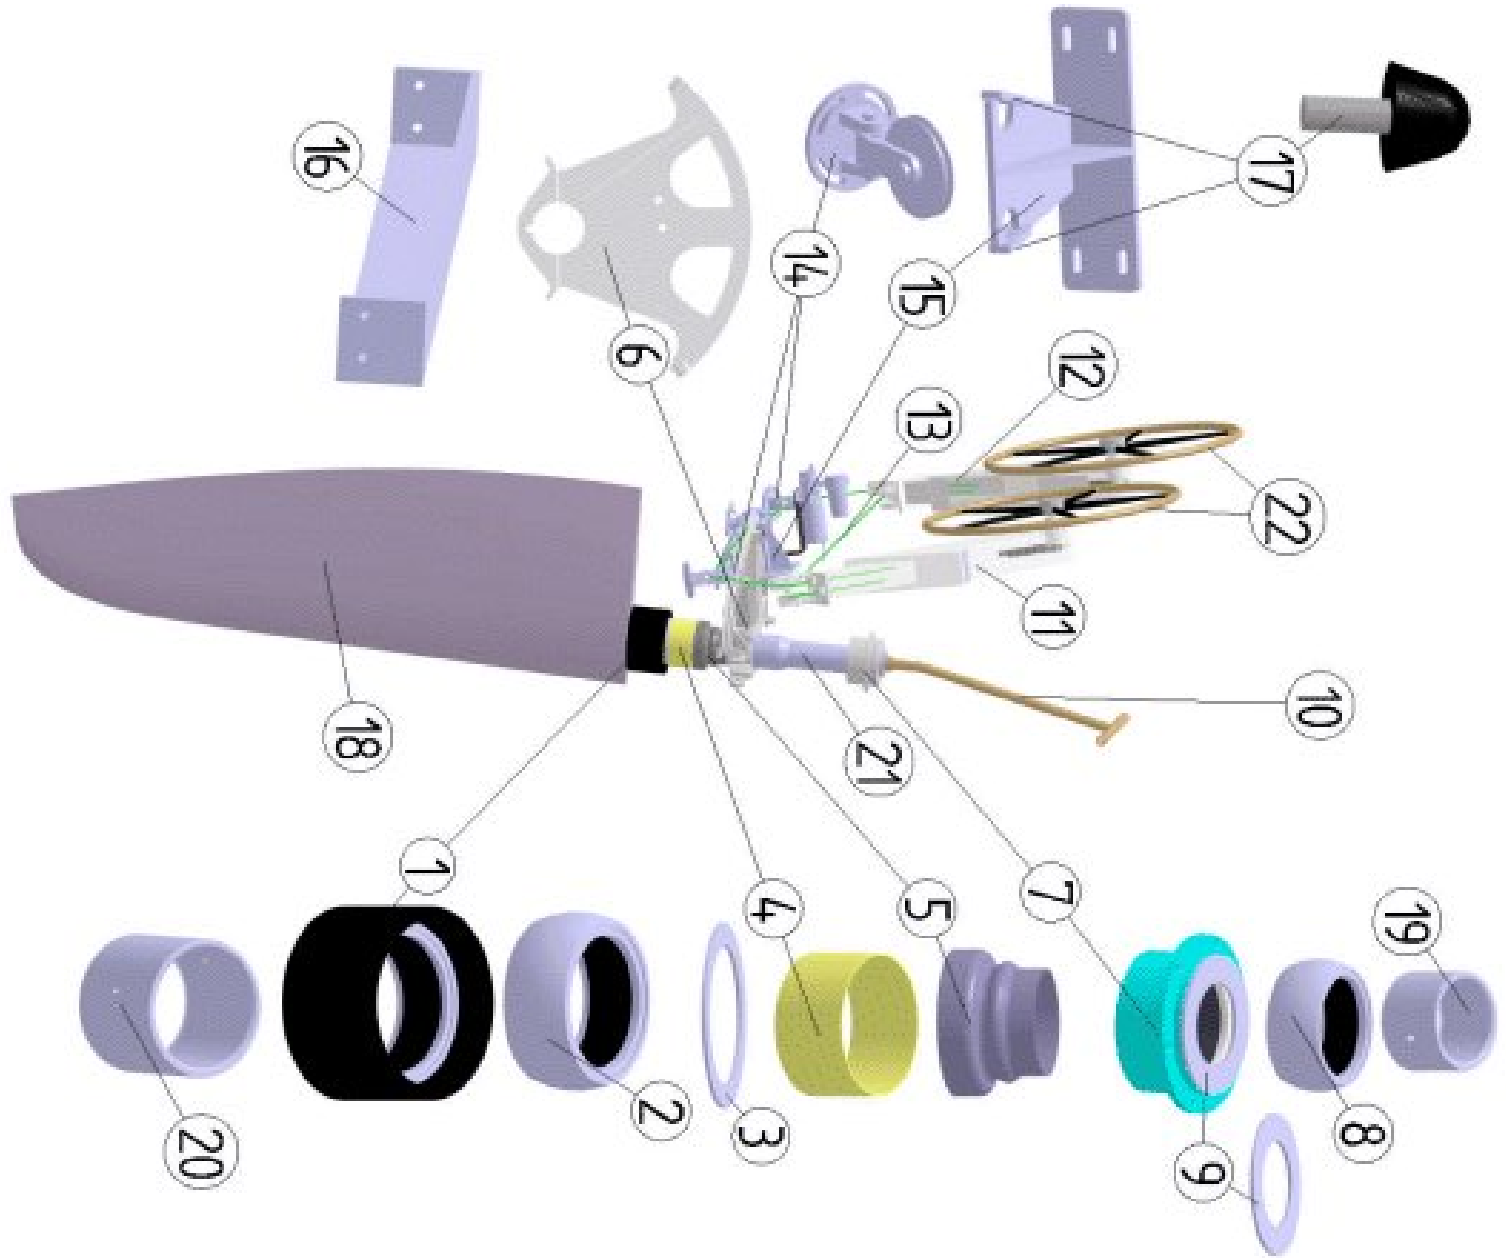

STEERING SYSTEM

STEERING SYSTEM

option	Pos.	Part No.	Description	Quant. per boat	Version / Option	SS_FAM	Begining hull number	Ending hull number
	1	057972	LOWER BEARING D160 JEFA	1,000				
	2	059355	ROTULE A ROULEAUX JEFA D160	1,000				
	3	058382	COMPENS BEARING 215X162X 5 18470	1,000				
	4	057533	G R P EPOXY PIPE D160X166 LGTH	1,000				
	5	057536	JOINT JEFA18470 WICK BELLOWS	1,000				
	6	073673	BORED QUADRANT D120 RP430 DG GO	1,000				
	6	073704	PIN D15X130 QUADRANT GOIOT D120	1,000				
	7	057973	UPPER BEARING D115 JEFA	1,000				
	8	059354	RUDDER BEARING	1,000				
	9	057535	COMPENSATION RING 165X100X 5 18470	1,000				
	10	050344	EMERGENCY TILLER 18470	1,000				
	11	080136	STBD PEDESTAL STEERING GEAR 18450	1,000				
	11	081996	STEERING GEAR CHAIN 5 8 53+2M GOIOT	1,000			22	
	11	073681	STEERING GEAR CHAIN 5 8 51 2M GOIOT	2,000				21
	12	080135	PORT PEDESTAL STEERING GEAR 18450	1,000				
	12	081996	STEERING GEAR CHAIN 5 8 53+2M GOIOT	1,000			22	
	13	077666	STEERING CABLE 18450 (SET)	1,000				
	14	080162	NYL SHEAVE SINGLE BALL BEARING GOIOT	2,000				
	15	080499	ALU QUADRANT STOP 18450	1,000				
	16	081557	BAR 18450 REINFORCEMENT SECT	1,000			18	
	17	018919	CONICAL RUBBER MOUNTING	2,000				
	18	077667	RUDDER 18450+GLASS SHAFT	1,000				
	19	056768	FRETTE IN D115 X 96 L 80 INJ	1,000				
	20	056769	FRETTE IN D160 X138 L140 INJ	1,000				

STEERING SYSTEM

option	Pos.	Part No.	Description	Quant. per boat	Version / Option	SS_FAM	Begining hull number	Ending hull number
	21	077677	RUDDER SHAFT 18450 FIBERGLASS	1,000				
	22	077607	S/S COVERED STEERING WHEEL D900 S/SGOIOT	2,000				92
	22	075924	BLACK COVERED STEER!! NOT AVAILABLE !	2,000			87	95
	22	123777	COVERED STEERING WHEEL D900 S/S STDG	2,000			93	
	22	073240	STEERING WHEEL D 900 COMPOSITE	2,000			96	101
	22	133775	STEERING WHEEL D 900 COMPO 3Y BLACK	2,000			102	