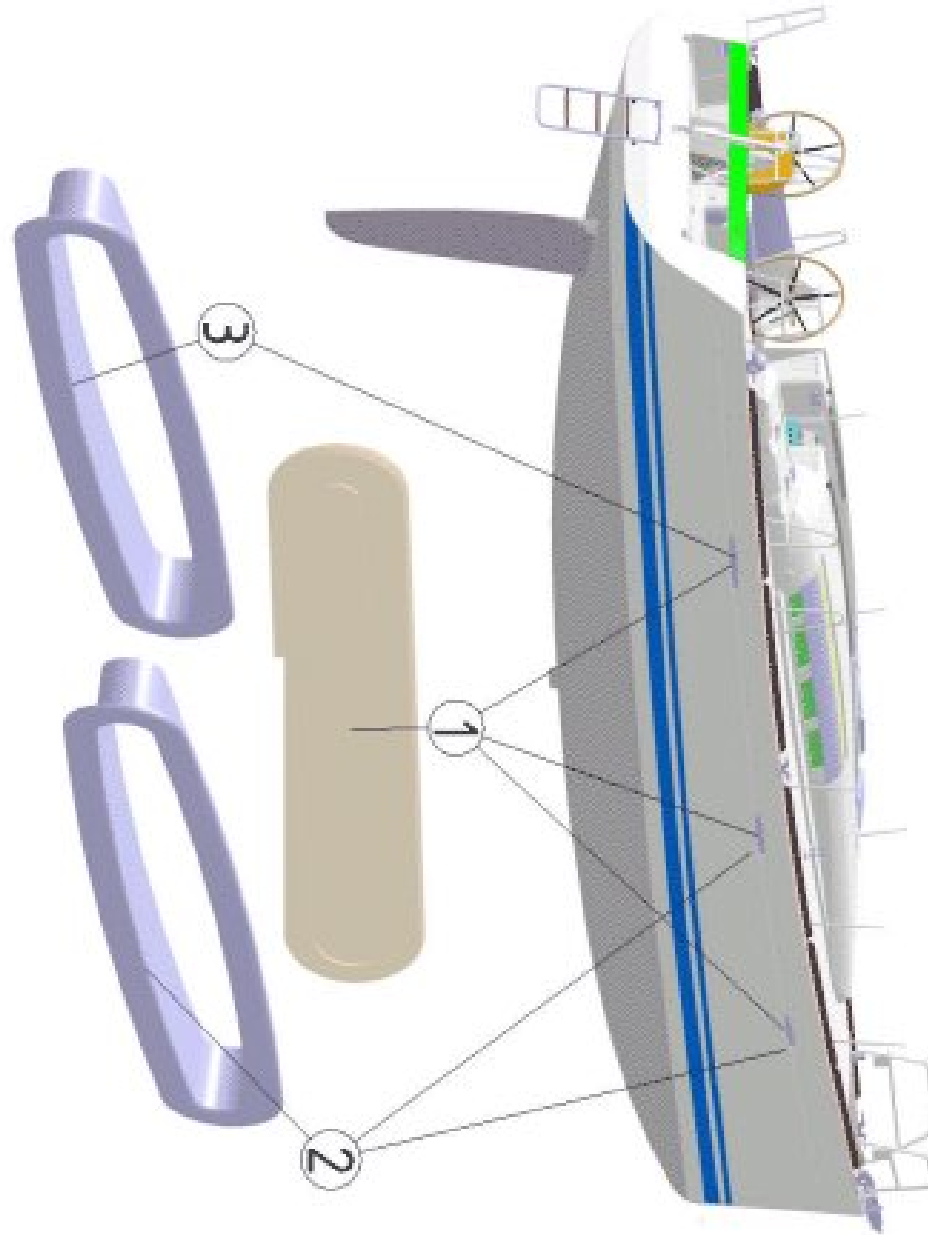

PORTS OPENINGS AND AERATION OF HULL

PORTS OPENINGS AND AERATION OF HULL

option	Pos.	Part No.	Description	Quant. per boat	Version / Option	SS_FAM	Beginning hull number	Ending hull number
	1	078429	HULL PORTHOLE 710X130X10 ALTU GREY	6,000				
	2	074362	PORTLIGHT SINGLE FRAME 18500 PORT STBD	4,000				37
	2	083527	PORTLIGHT SINGLE FRAME 18500 PORT+STBD	4,000			38	
	3	074362	PORTLIGHT SINGLE FRAME 18500 PORT STBD	2,000				