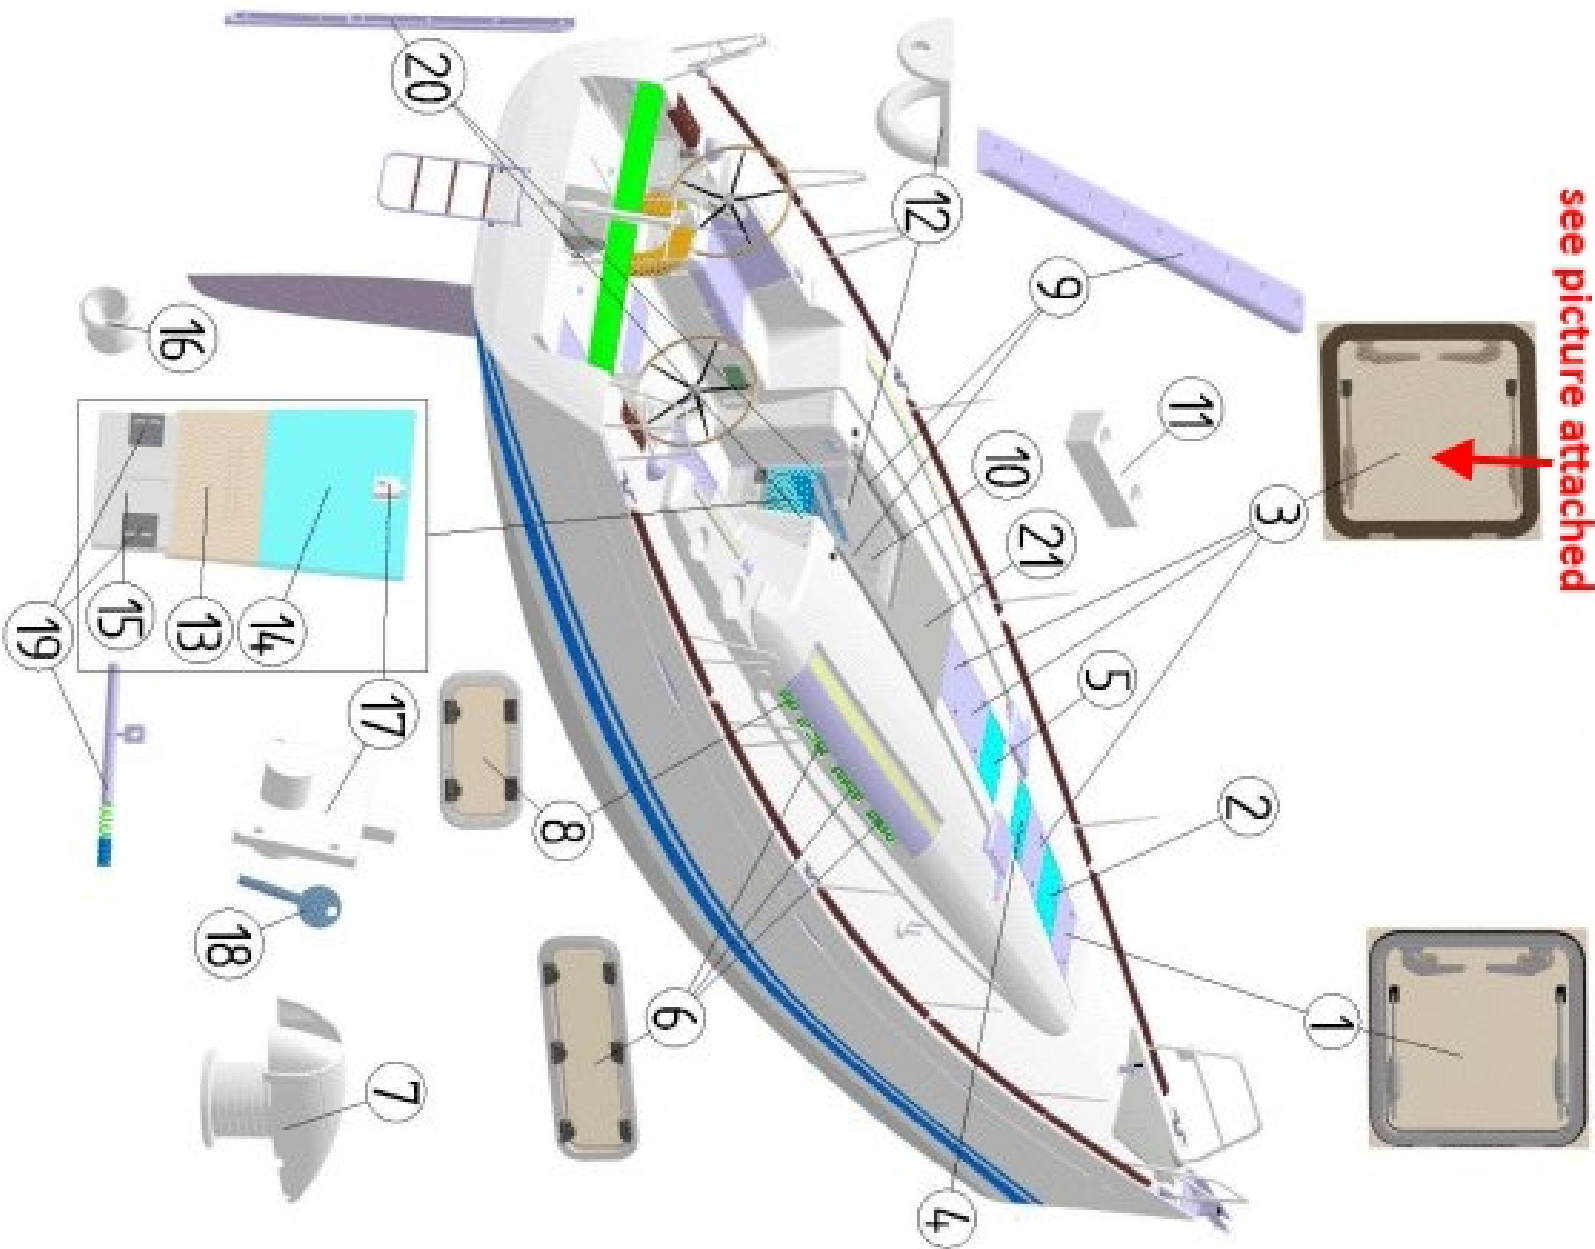

PORTS OPENINGS AND AERATION OF CAOCHROOF

!!! Attention changement de pièce, consultez la photo, part replaced by a new one, see picture attached

PORTS OPENINGS AND AERATION OF CAOCHROOF

PORTS OPENINGS AND AERATION OF CAOCHROOF

option	Pos.	Part No.	Description	Quant. per boat	Version / Option	SS_FAM	Beginning hull number	Ending hull number
	1	903461	OPEN HATCH 442X442 T44-FL1	1,000				
	2	078816	PMMA WINDOW 18500 512X512X10 FIX.	1,000				
	3	903462	OPEN HATCH 442X442 T! NOT AVAILABLE !	3,000				84
	3	093350	OPEN HATCH 442X442 T44-FL2 GREY AM	3,000			85	92
	3	124158	OPEN HATCH 442X442 T44-FL2 GREY NM	3,000			93	
	4	080119	PMMA WINDOW 18450 512X287X10 FIX.	1,000				
	5	080118	PMMA WINDOW 18450 486X512X10 FIX.	1,000				
	6	903519	PORTLIGHT R60-1 627X171 RE-GREY-AND-LEW	6,000				110
	6	140071	PORTLIGHT R60-1 627X171 RE-GREY-AND-LEW	6,000			111	
	7	074132	DORADE VENT SECTION	2,000				117
	7	132108	DORADE VENT BOX FIBERGLASS	2,000			118	
	7	133349	DORADE VENTILATION UNIT	2,000			118	
	8	903517	PORTLIGHT R34 347X171 RE-GREY-AND-LEW	2,000				110
	8	140071	PORTLIGHT R60-1 627X171 RE-GREY-AND-LEW	2,000			111	
	8	140069	PORTLIGHT R34 347X171 RE-GR-AN-L 2	2,000			111	
	9	081318	PVC PROFILE 20X6 LGTH 910 DRILLED+P	4,000				
	10	078809	SLIDING HATCH 730X1170X15 18500	1,000				
	11	025578	STOP 60X20X15 2 HOLES D6 NYL	2,000				
	12	007546	SLIDING HATCH INTERIOR ALU HANDLE	1,000				
	13	079003	ENTRANCE DOOR 18450 MIDDLE PMMA GREY	1,000				
	14	078810	ENTRANCE DOOR 18500 UPPER PMMA GREY	1,000				
	15	081469	ENTRANCE DOOR 18450 LOWER PMMA GREY	1,000				27