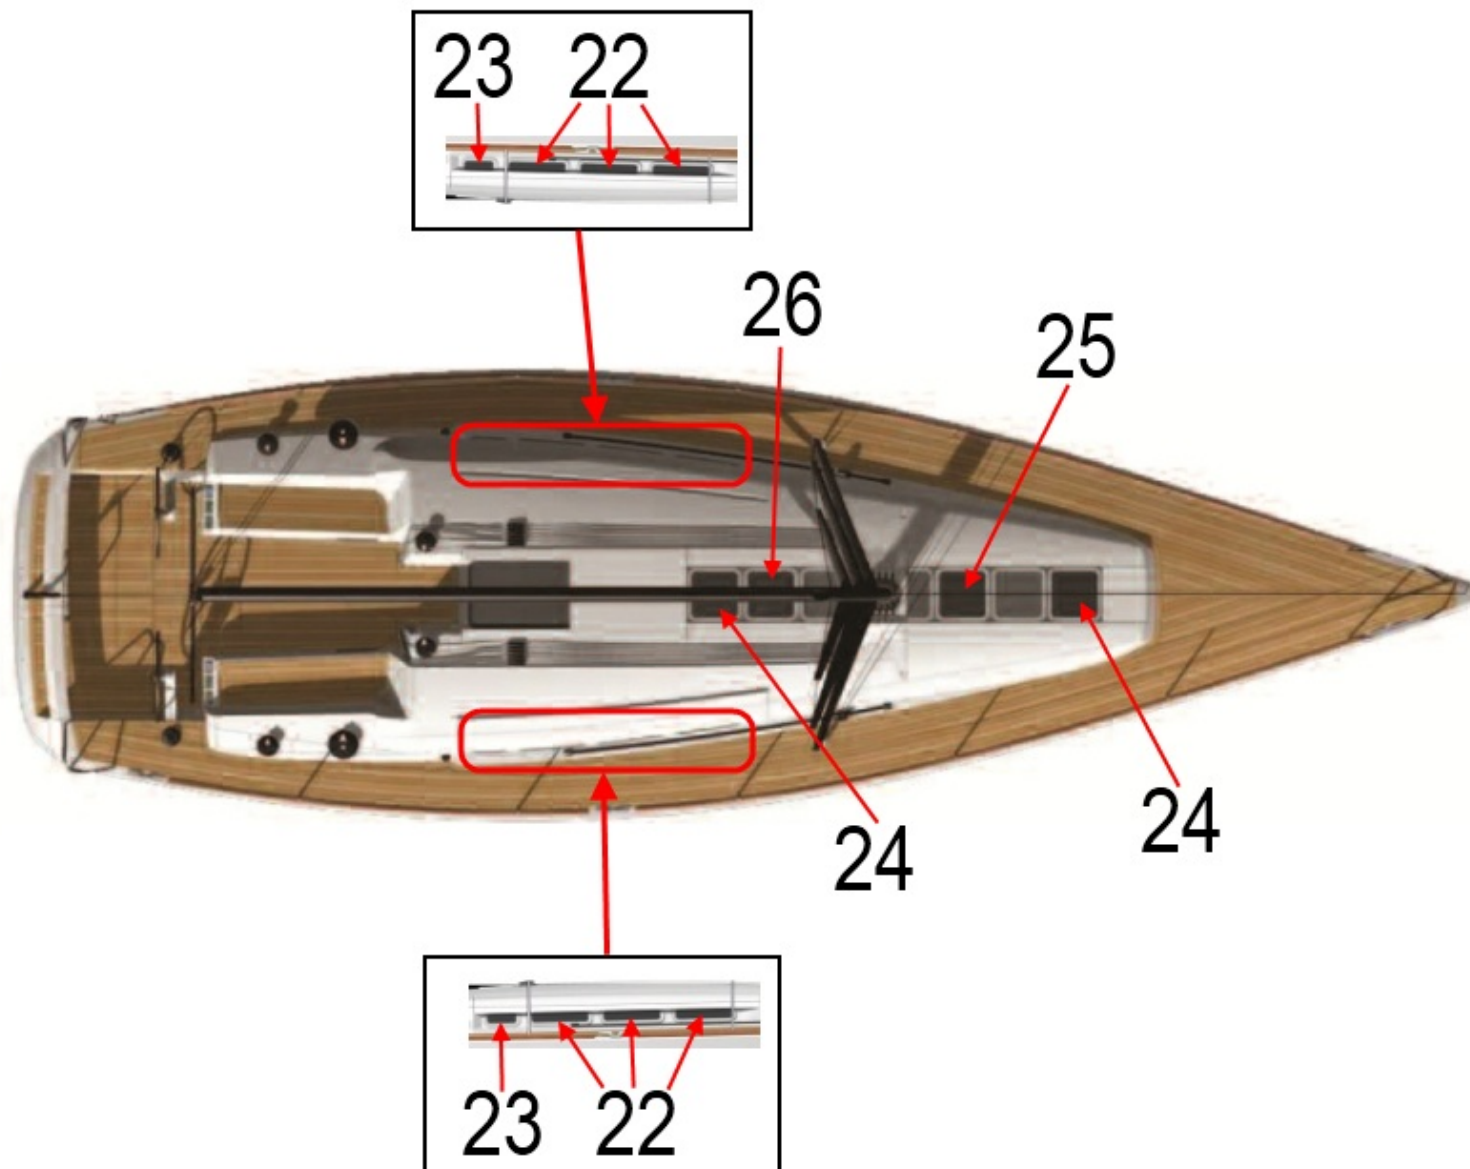

PORTS OPENINGS AND AERATION OF CAOCHROOF

!!! Attention changement de pièce, consultez la photo, part replaced by a new one, see picture attached

PORTS OPENINGS AND AERATION OF CAOCHROOF

PORTS OPENINGS AND AERATION OF CAOCHROOF

option	Pos.	Part No.	Description	Quant. per boat	Version / Option	SS_FAM	Beginning hull number	Ending hull number
	1	903461	OPEN HATCH 442X442 T44-FL1	1,000				
	2	078816	PMMA WINDOW 18500 512X512X10 FIX.	1,000				
	3	903462	OPEN HATCH 442X442 T! NOT AVAILABLE !	3,000				84
	3	093350	OPEN HATCH 442X442 T44-FL2 GREY AM	3,000			85	92
	3	124158	OPEN HATCH 442X442 T44-FL2 GREY NM	3,000			93	
	4	080119	PMMA WINDOW 18450 512X287X10 FIX.	1,000				
	5	080118	PMMA WINDOW 18450 486X512X10 FIX.	1,000				
	6	903519	PORTLIGHT R60-1 627X171 RE-GREY-AND-LEW	6,000				110
	6	140071	PORTLIGHT R60-1 627X171 RE-GREY-AND-LEW	6,000			111	
	7	074132	DORADE VENT SECTION	2,000				117
	7	132108	DORADE VENT BOX FIBERGLASS	2,000			118	
	7	133349	DORADE VENTILATION UNIT	2,000			118	
	8	903517	PORTLIGHT R34 347X171 RE-GREY-AND-LEW	2,000				110
	8	140071	PORTLIGHT R60-1 627X171 RE-GREY-AND-LEW	2,000			111	
	8	140069	PORTLIGHT R34 347X171 RE-GR-AN-L 2	2,000			111	
	9	081318	PVC PROFILE 20X6 LGTH 910 DRILLED+P	4,000				
	10	078809	SLIDING HATCH 730X1170X15 18500	1,000				
	11	025578	STOP 60X20X15 2 HOLES D6 NYL	2,000				
	12	007546	SLIDING HATCH INTERIOR ALU HANDLE	1,000				
	13	079003	ENTRANCE DOOR 18450 MIDDLE PMMA GREY	1,000				
	14	078810	ENTRANCE DOOR 18500 UPPER PMMA GREY	1,000				
	15	081469	ENTRANCE DOOR 18450 LOWER PMMA GREY	1,000				27