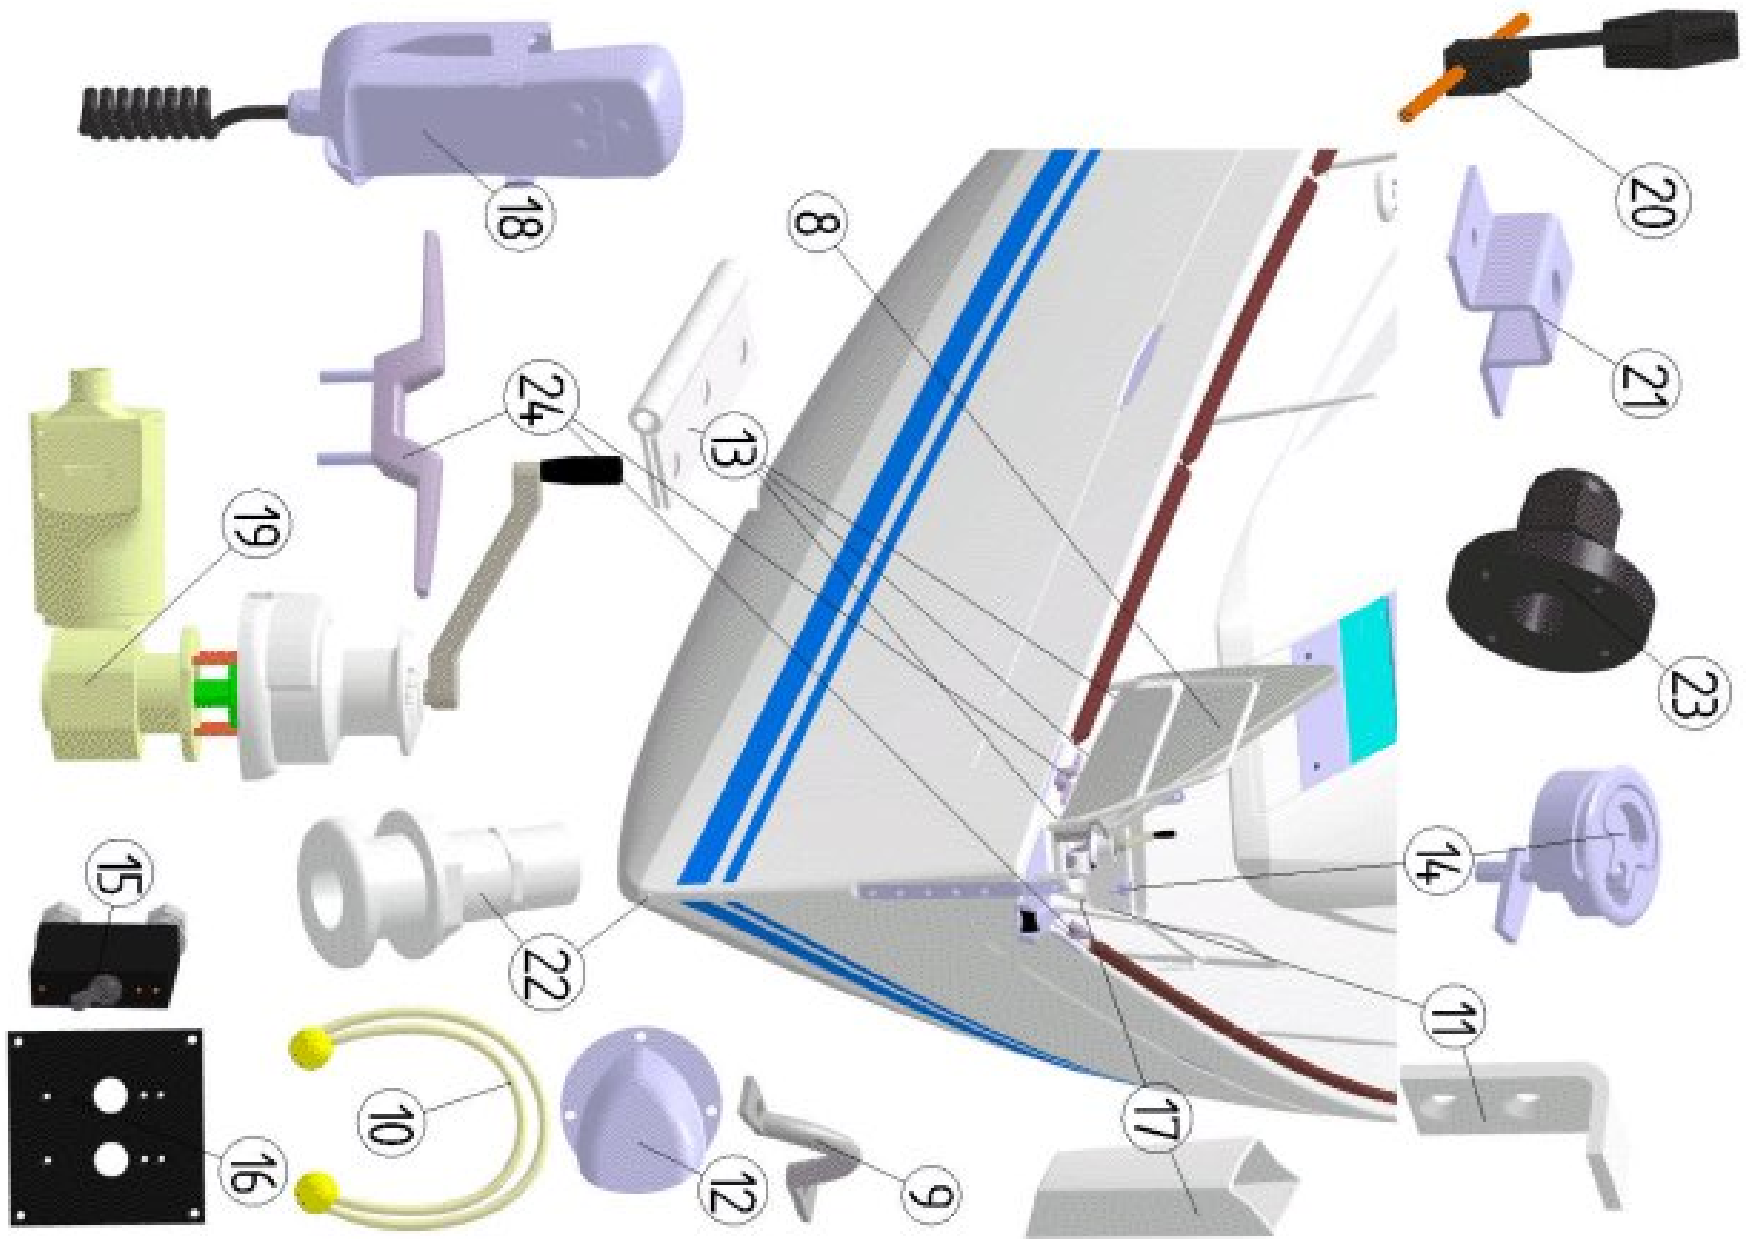

MOORING ANCHORING

MOORING ANCHORING

MOORING ANCHORING

option	Pos.	Part No.	Description	Quant. per boat	Version / Option	SS_FAM	Begining hull number	Ending hull number
	1	078442	S S STEMHEAD FITTING 18450	1,000				
	2	077778	S/S STEMHEAD EXTENSION 15370	1,000				92
	2	087286	S/S STEMHEAD EXTENSION 15370	1,000			93	
	3	083026	AXLE WHEEL D15 L86 BOW ROLLER	1,000				
	4	083027	STERN ROLLER	1,000				
	5	015626	PLOW ANCHOR STOP	1,000			2	
	6	047727	BARRETTE 18317 FRICTION S S	2,000				
	7	082975	ANCHOR LOCKER NYL PROTECTION 120X60	1,000			32	
	8	077659	ANCHOR LOCKER HATCH 18450	1,000				
	9	694500	PADEYE SS PN 2	1,000				
	10	076374	SAIL ELASTIC L300+2BALLS NM	1,000				
	11	041189	S S SQUARE 050X25X25 2HOLES D6	1,000				
	12	057015	DEFLECTOR 60070	2,000				
	13	001564	S S HINGE 60X50 THICKNESS 2 D 8 PINS	3,000				
	14	081936	LOCK S S W KEY 02 12-47 61	1,000				
	15	990512	ETA CIRCUIT BREAKER 100A	1,000				
	16	070698	BREAKER RACK ETA 2 MODULES	2,000				
	17	118550	WINCH HANDLE BOX W H P	1,000				
	18	075081	REMOTE CONTROL 4M SIMPLE	1,000				
	19	200062	EL WINDLASS 12V 1000W IP68 BB10	1,000				84
	19	083018	BENT CLUTCH HANDLE ALU	1,000				
	19	901295	WINDLASS SHAIN WHEEL	1,000				
	19	092175	EL WINLAS 12V 1000W QUI G10 IP67 D ALEPH	1,000			85	
	19	148911	SPROCKET WHELL WINDLASS 12V 1000W	1,000			85	
	20	046586	SUPPORT FUSE BROCHE VOLANT 30A	1,000				
	21	954713	SMALL BRACKET TERMINAL	1,000				

MOORING ANCHORING

option	Pos.	Part No.	Description	Quant. per boat	Version / Option	SS_FAM	Begining hull number	Ending hull number
	22	020957	PLAST THRU-SKIN 38 EXT	1,000				
	23	078772	PLASTIC RUBBER THRU DECK FITT D 4-10	1,000				84
	23	640900	CHROMED BRASS THRU DECK FITTING DIA 6	1,000			85	
	24	073796	MOORING CLEAT ANOD AL L350	6,000				
	25	900412	RUBBING STRIP S/S L 457	6,000				