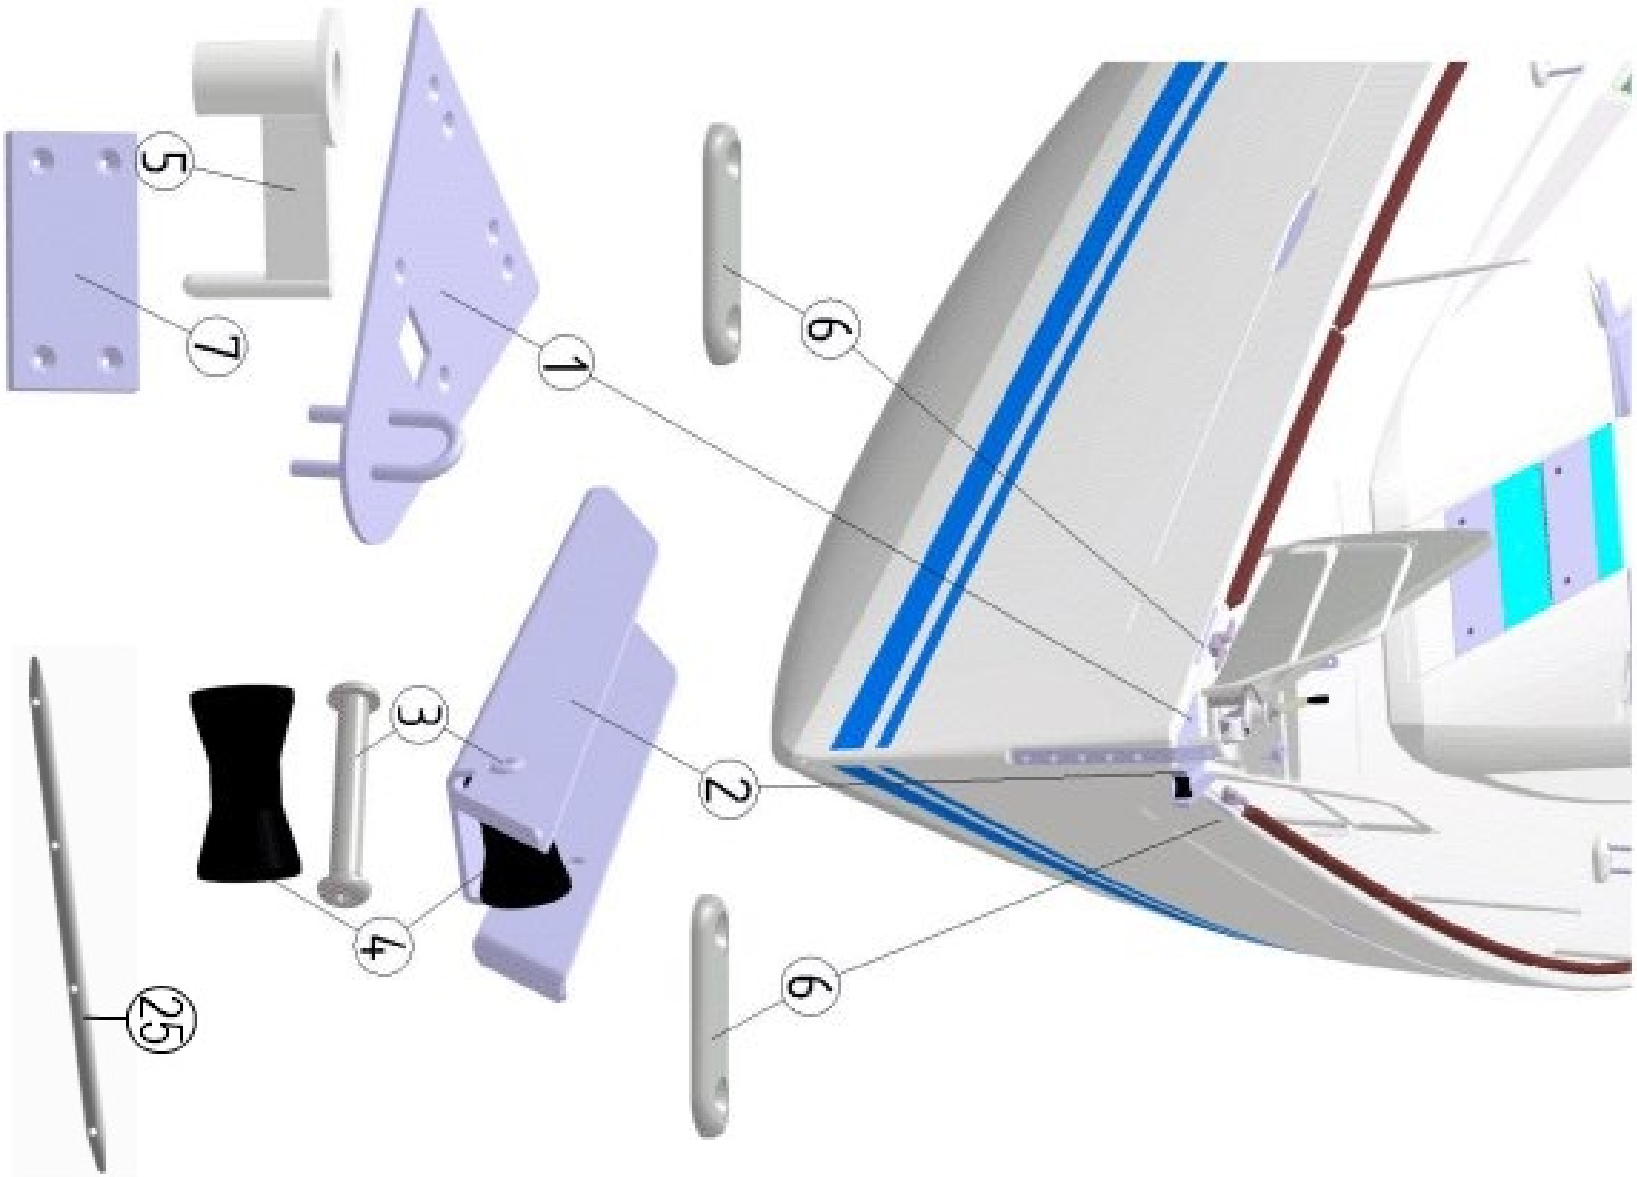

MOORING ANCHORING

MOORING ANCHORING

MOORING ANCHORING

option	Pos.	Part No.	Description	Quant. per boat	Version / Option	SS_FAM	Begining hull number	Ending hull number
	1	078442	S S STEMHEAD FITTING 18450	1,000				
	2	077778	S/S STEMHEAD EXTENSION 15370	1,000				92
	2	087286	S/S STEMHEAD EXTENSION 15370	1,000			93	
	3	083026	AXLE WHEEL D15 L86 BOW ROLLER	1,000				
	4	083027	STERN ROLLER	1,000				
	5	015626	PLOW ANCHOR STOP	1,000			2	
	6	047727	BARRETTE 18317 FRICTION S S	2,000				
	7	082975	ANCHOR LOCKER NYL PROTECTION 120X60	1,000			32	
	8	077659	ANCHOR LOCKER HATCH 18450	1,000				
	9	694500	PADEYE SS PN 2	1,000				
	10	076374	SAIL ELASTIC L300+2BALLS NM	1,000				
	11	041189	S S SQUARE 050X25X25 2HOLES D6	1,000				
	12	057015	DEFLECTOR 60070	2,000				
	13	001564	S S HINGE 60X50 THICKNESS 2 D 8 PINS	3,000				
	14	081936	LOCK S S W KEY 02 12-47 61	1,000				
	15	990512	ETA CIRCUIT BREAKER 100A	1,000				
	16	070698	BREAKER RACK ETA 2 MODULES	2,000				
	17	118550	WINCH HANDLE BOX W H P	1,000				
	18	075081	REMOTE CONTROL 4M SIMPLE	1,000				
	19	200062	EL WINDLASS 12V 1000W IP68 BB10	1,000				84
	19	083018	BENT CLUTCH HANDLE ALU	1,000				
	19	901295	WINDLASS SHAIN WHEEL	1,000				
	19	092175	EL WINLAS 12V 1000W QUI G10 IP67 D ALEPH	1,000			85	
	19	148911	SPROCKET WHELL WINDLASS 12V 1000W	1,000			85	
	20	046586	SUPPORT FUSE BROCHE VOLANT 30A	1,000				
	21	954713	SMALL BRACKET TERMINAL	1,000				

MOORING ANCHORING

option	Pos.	Part No.	Description	Quant. per boat	Version / Option	SS_FAM	Begining hull number	Ending hull number
	22	020957	PLAST THRU-SKIN 38 EXT	1,000				
	23	078772	PLASTIC RUBBER THRU DECK FITT D 4-10	1,000				84
	23	640900	CHROMED BRASS THRU DECK FITTING DIA 6	1,000			85	
	24	073796	MOORING CLEAT ANOD AL L350	6,000				
	25	900412	RUBBING STRIP S/S L 457	6,000				