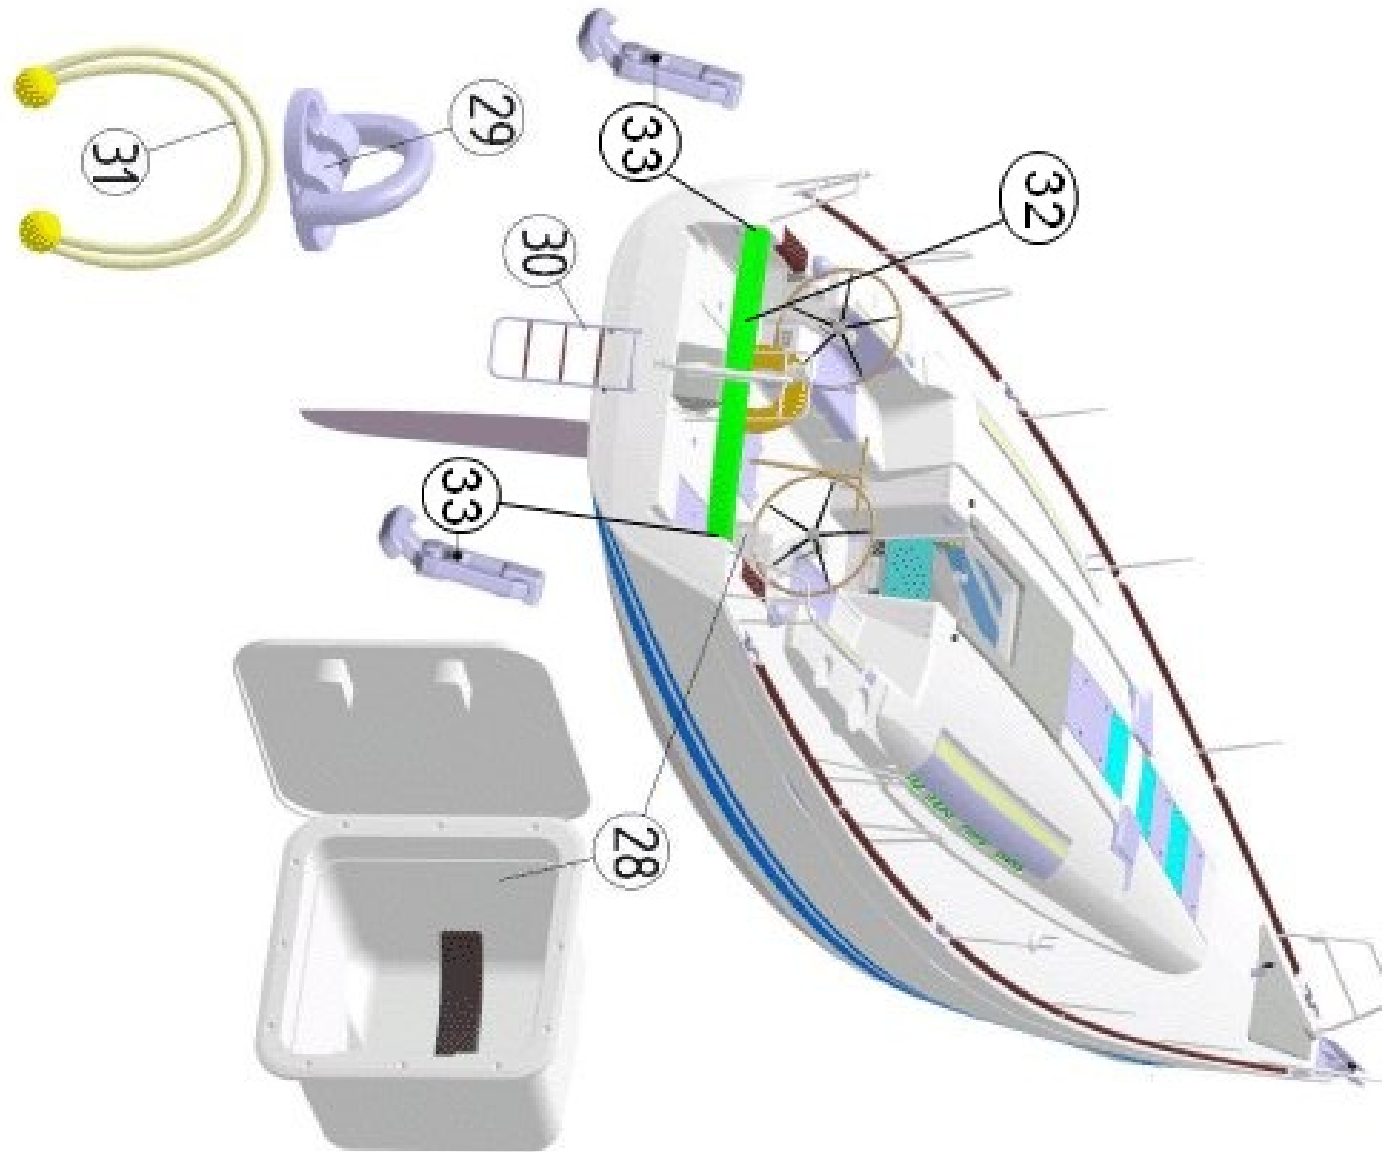

EQUIPMENT HULL, DECK

EQUIPMENT HULL, DECK

EQUIPMENT HULL, DECK

EQUIPMENT HULL, DECK

option	Pos.	Part No.	Description	Quant. per boat	Version / Option	SS_FAM	Begining hull number	Ending hull number
	1	071649	ROOF NOSE COVER 18500	1,000				
	2	077660	PORTLIGHT COVER PORT 18450	1,000				
	3	077661	PORTLIGHT COVER STBD 18450	1,000				
	4	071650	CACHE DRISSES 18500 BD	1,000				
	5	071651	CACHE DRISSES 18500 TD	1,000				
	6	077662	LOCKER HATCH 18450 PORT COCKPIT	1,000				
	7	001564	S S HINGE 60X50 THICKNESS 2 D 8 PINS	4,000				
	8	011178	BILGE LOCKER CHR PLATED BRASS BOLT LATCH	2,000				
	9	064967	LOCK TRUNK BILGE HOLE NM	2,000				
	10	694500	PADEYE SS PN 2	2,000				
	10	694500	PADEYE SS PN 2	2,000				
	11	077663	LOCKER HATCH 18450 STBD	1,000				
	12	072265	CACHE PALIER HAUT POLY 18500	1,000				
	13	072413	LOCKER HATCH 18500 PORT COCKPIT	2,000				
	14	355260	SPACER TUBE FOR FRIGO COIL 15X5X12 V1	4,000				
	14	332400	ELASTIC DIA 5_2	,700				
	15	618100	BLACK PLAST SNAP KH 5MM	4,000				
	16	332403	ELASTIC DIA 5_2 2 HOOKS LGTH 400	2,000				
	17	072361	LOCKER HATCH BIB 18500	1,000				
	18	076859	NYLON SPACER D16X 5 L20	3,000				
	19	059838	S S GAS JACK 400N LD595 C=250	1,000				
	20	057681	NYLON SPACER DIA 6X8 L 6	2,000				
	21	057684	S S JACK SUPPORT 90 H18	2,000				
	22	073186	STRIKE PLATE 60X30 +2 HOLES	2,000				
	23	118550	WINCH HANDLE BOX W H P	3,000				
	24	001564	S S HINGE 60X50 THICKNESS 2 D 8 PINS	17,000				