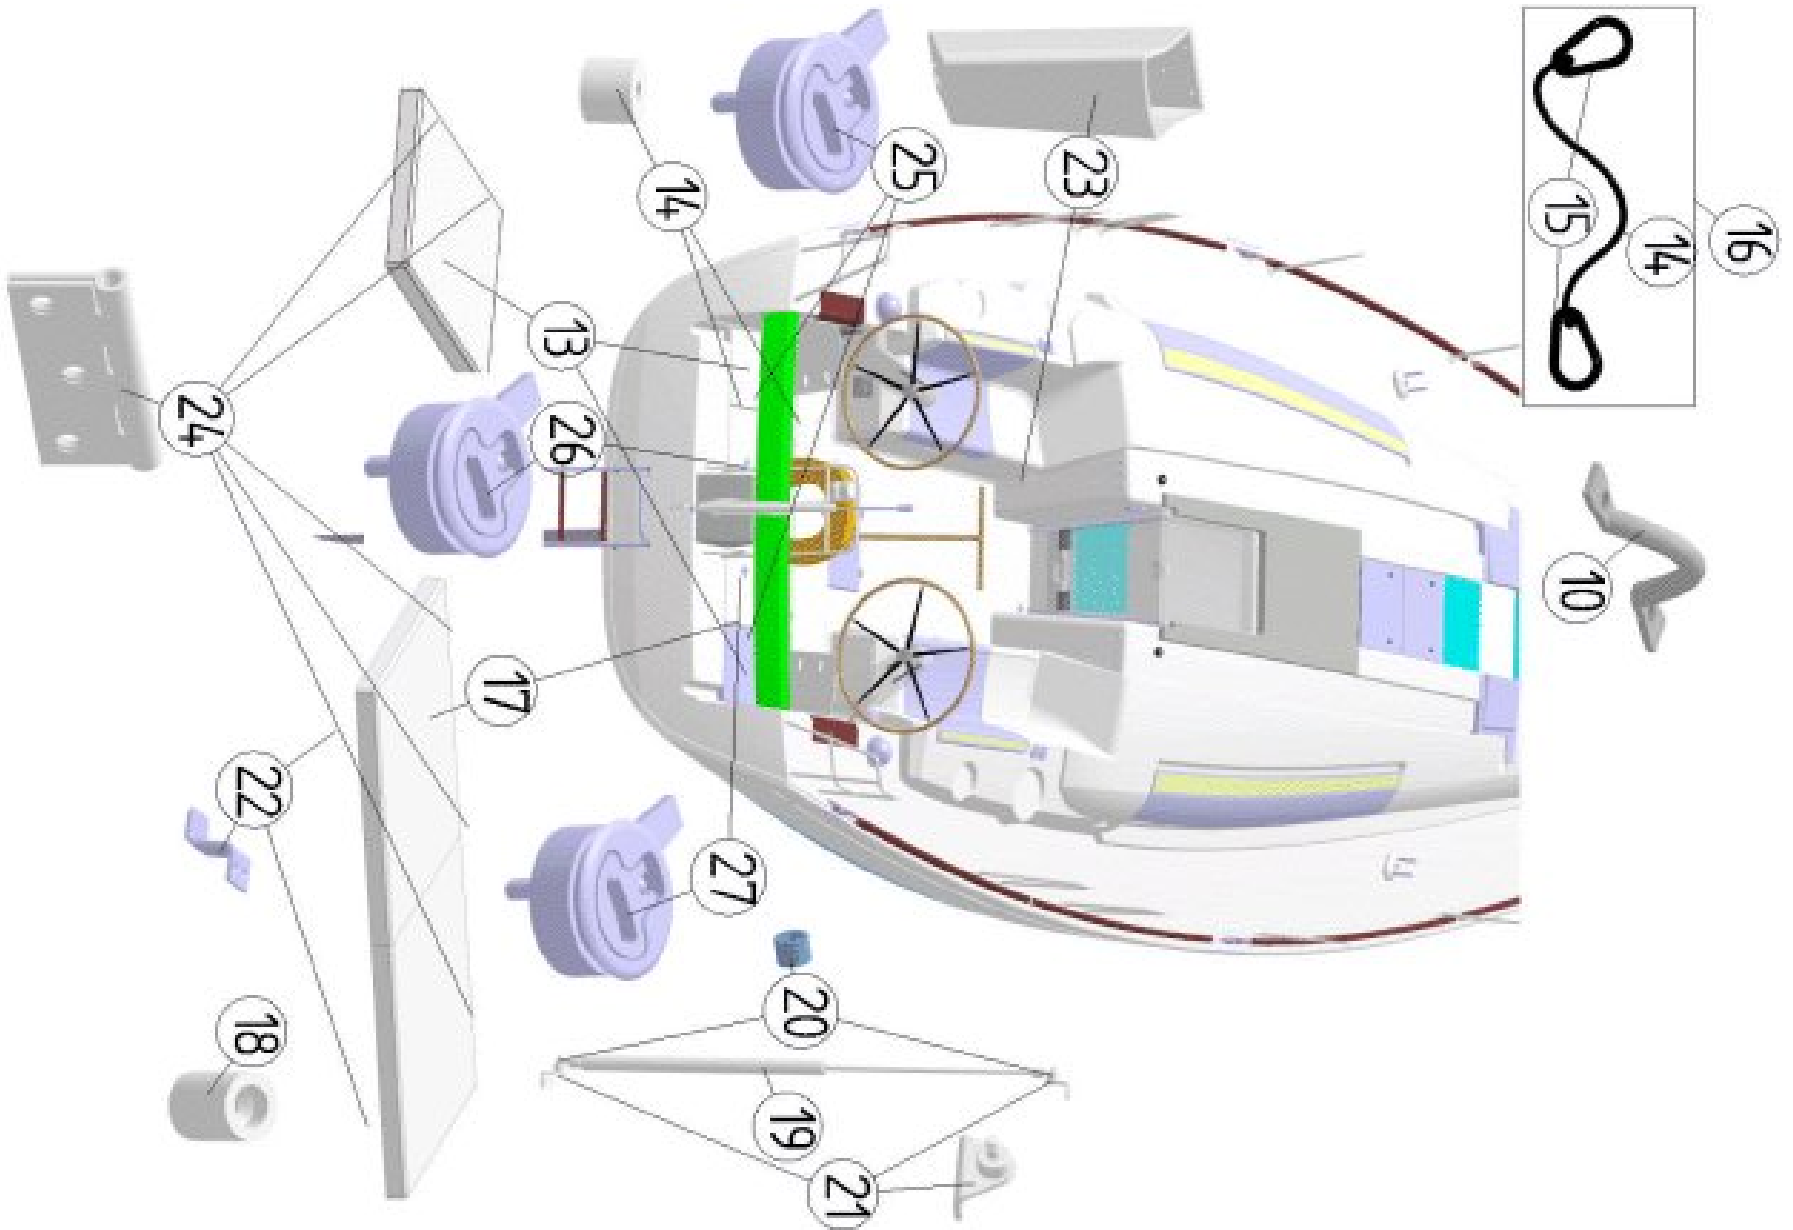

EQUIPMENT HULL, DECK

EQUIPMENT HULL, DECK

EQUIPMENT HULL, DECK

EQUIPMENT HULL, DECK

option	Pos.	Part No.	Description	Quant. per boat	Version / Option	SS_FAM	Begining hull number	Ending hull number
	1	071649	ROOF NOSE COVER 18500	1,000				
	2	077660	PORTLIGHT COVER PORT 18450	1,000				
	3	077661	PORTLIGHT COVER STBD 18450	1,000				
	4	071650	CACHE DRISSES 18500 BD	1,000				
	5	071651	CACHE DRISSES 18500 TD	1,000				
	6	077662	LOCKER HATCH 18450 PORT COCKPIT	1,000				
	7	001564	S S HINGE 60X50 THICKNESS 2 D 8 PINS	4,000				
	8	011178	BILGE LOCKER CHR PLATED BRASS BOLT LATCH	2,000				
	9	064967	LOCK TRUNK BILGE HOLE NM	2,000				
	10	694500	PADEYE SS PN 2	2,000				
	10	694500	PADEYE SS PN 2	2,000				
	11	077663	LOCKER HATCH 18450 STBD	1,000				
	12	072265	CACHE PALIER HAUT POLY 18500	1,000				
	13	072413	LOCKER HATCH 18500 PORT COCKPIT	2,000				
	14	355260	SPACER TUBE FOR FRIGO COIL 15X5X12 V1	4,000				
	14	332400	ELASTIC DIA 5_2	,700				
	15	618100	BLACK PLAST SNAP KH 5MM	4,000				
	16	332403	ELASTIC DIA 5_2 2 HOOKS LGTH 400	2,000				
	17	072361	LOCKER HATCH BIB 18500	1,000				
	18	076859	NYLON SPACER D16X 5 L20	3,000				
	19	059838	S S GAS JACK 400N LD595 C=250	1,000				
	20	057681	NYLON SPACER DIA 6X8 L 6	2,000				
	21	057684	S S JACK SUPPORT 90 H18	2,000				
	22	073186	STRIKE PLATE 60X30 +2 HOLES	2,000				
	23	118550	WINCH HANDLE BOX W H P	3,000				
	24	001564	S S HINGE 60X50 THICKNESS 2 D 8 PINS	17,000				