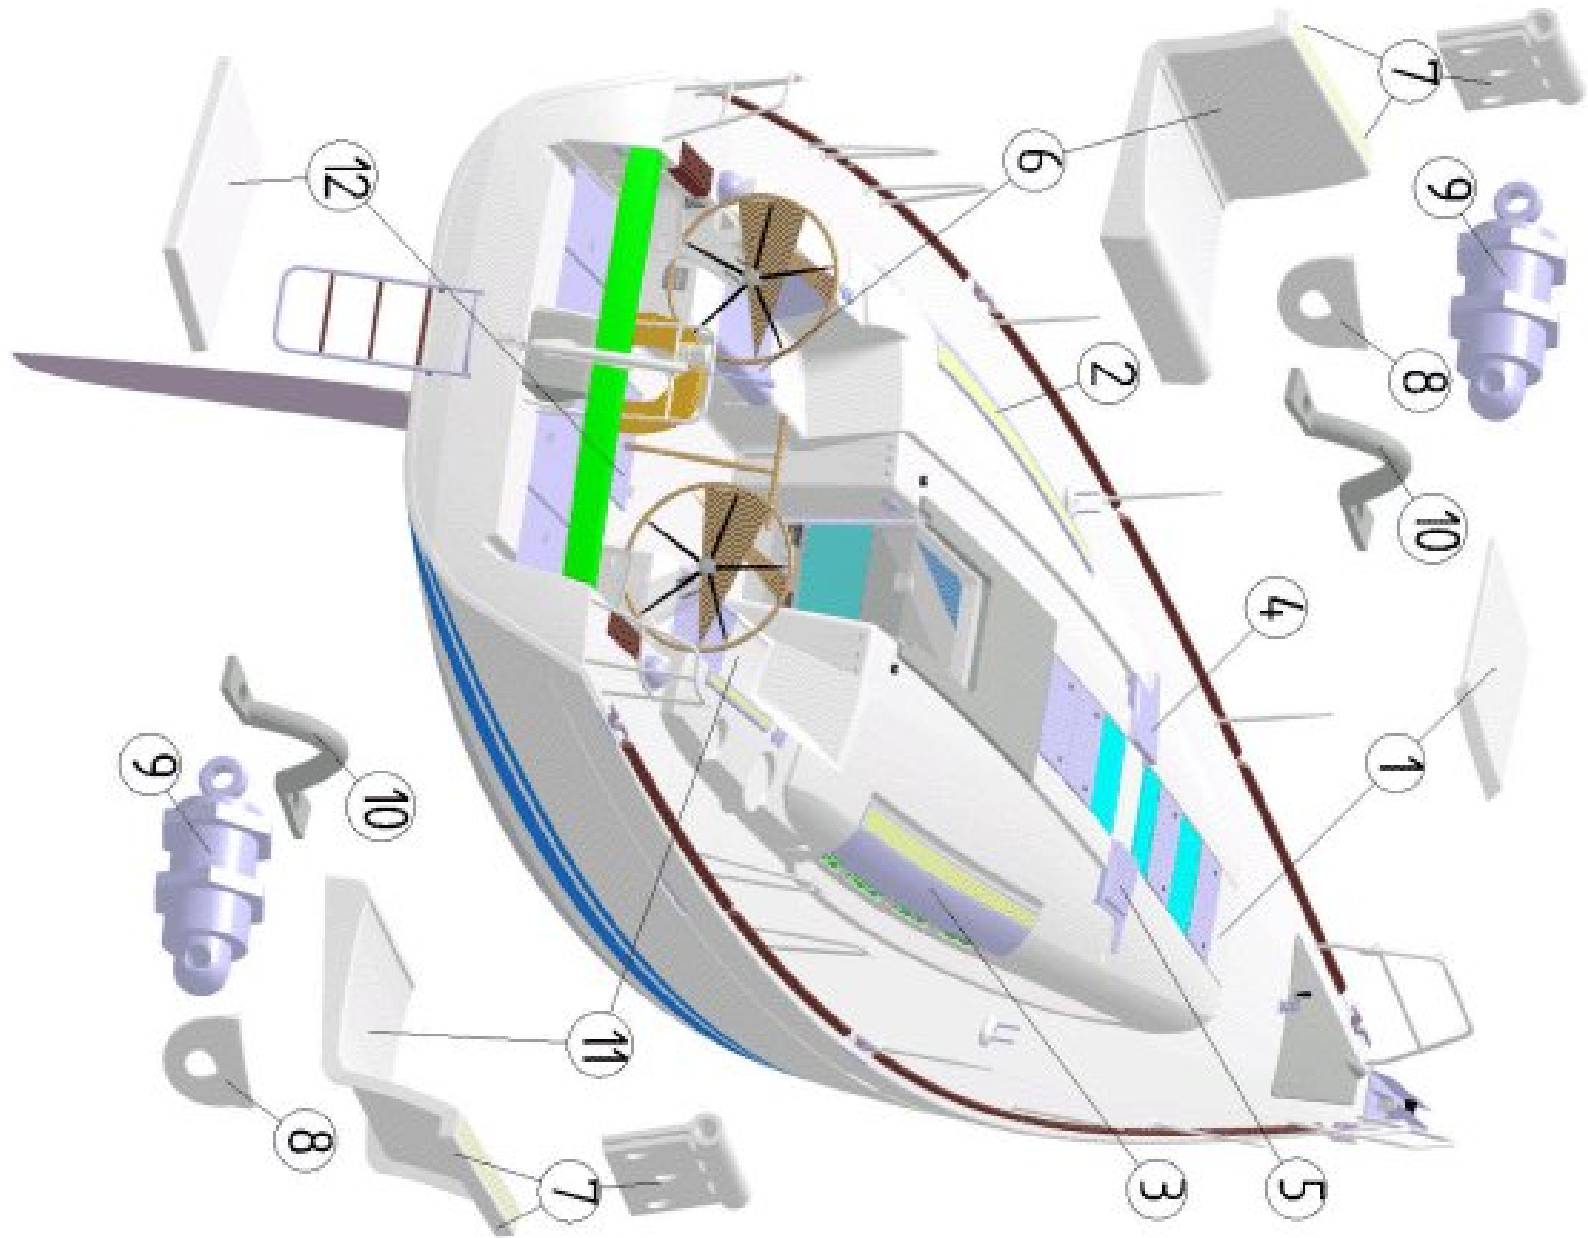

EQUIPMENT HULL, DECK

EQUIPMENT HULL, DECK

EQUIPMENT HULL, DECK

EQUIPMENT HULL, DECK

option	Pos.	Part No.	Description	Quant. per boat	Version / Option	SS_FAM	Begining hull number	Ending hull number
	1	071649	ROOF NOSE COVER 18500	1,000				
	2	077660	PORTLIGHT COVER PORT 18450	1,000				
	3	077661	PORTLIGHT COVER STBD 18450	1,000				
	4	071650	CACHE DRISSES 18500 BD	1,000				
	5	071651	CACHE DRISSES 18500 TD	1,000				
	6	077662	LOCKER HATCH 18450 PORT COCKPIT	1,000				
	7	001564	S S HINGE 60X50 THICKNESS 2 D 8 PINS	4,000				
	8	011178	BILGE LOCKER CHR PLATED BRASS BOLT LATCH	2,000				
	9	064967	LOCK TRUNK BILGE HOLE NM	2,000				
	10	694500	PADEYE SS PN 2	2,000				
	10	694500	PADEYE SS PN 2	2,000				
	11	077663	LOCKER HATCH 18450 STBD	1,000				
	12	072265	CACHE PALIER HAUT POLY 18500	1,000				
	13	072413	LOCKER HATCH 18500 PORT COCKPIT	2,000				
	14	355260	SPACER TUBE FOR FRIGO COIL 15X5X12 V1	4,000				
	14	332400	ELASTIC DIA 5_2	,700				
	15	618100	BLACK PLAST SNAP KH 5MM	4,000				
	16	332403	ELASTIC DIA 5_2 2 HOOKS LGTH 400	2,000				
	17	072361	LOCKER HATCH BIB 18500	1,000				
	18	076859	NYLON SPACER D16X 5 L20	3,000				
	19	059838	S S GAS JACK 400N LD595 C=250	1,000				
	20	057681	NYLON SPACER DIA 6X8 L 6	2,000				
	21	057684	S S JACK SUPPORT 90 H18	2,000				
	22	073186	STRIKE PLATE 60X30 +2 HOLES	2,000				
	23	118550	WINCH HANDLE BOX W H P	3,000				
	24	001564	S S HINGE 60X50 THICKNESS 2 D 8 PINS	17,000				