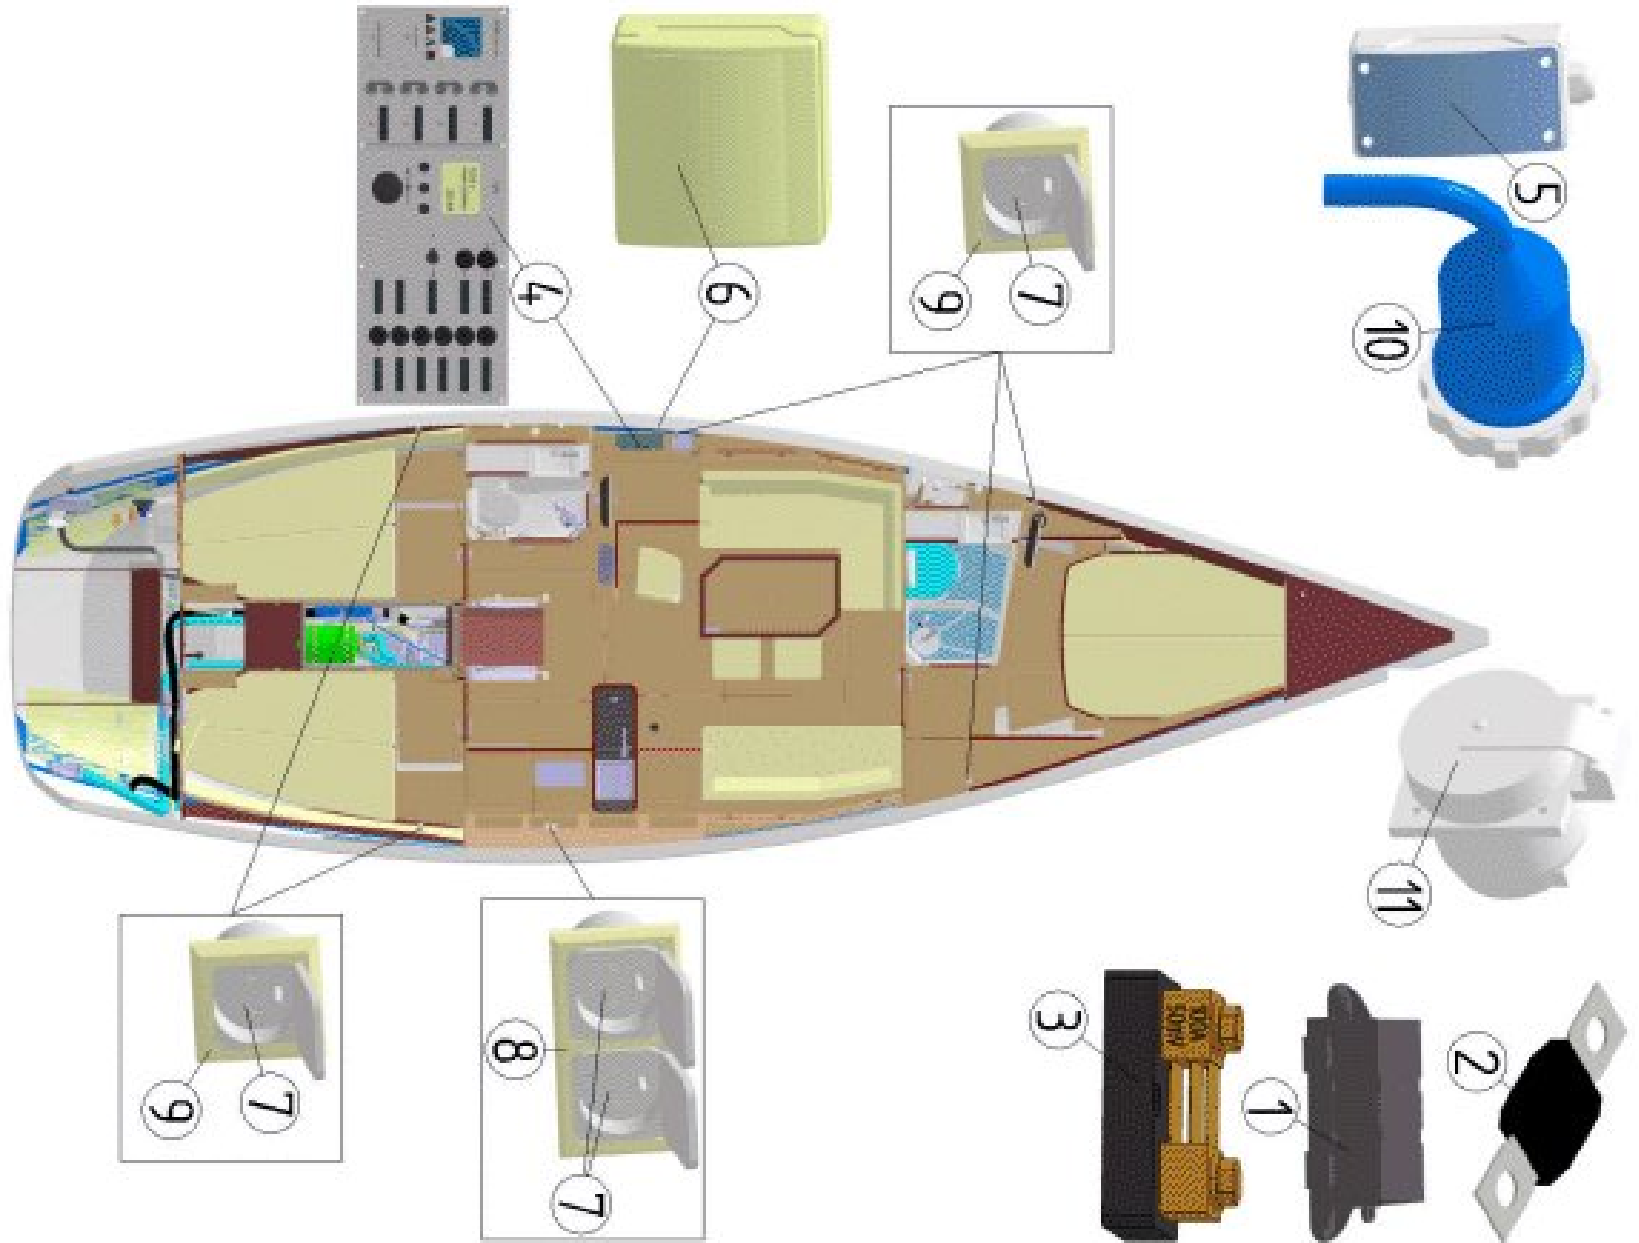

ELECTRICAL UNITS

ELECTRICAL UNITS

option	Pos.	Part No.	Description	Quant. per boat	Version / Option	SS_FAM	Begining hull number	Ending hull number
	1	040773	SUPPORT LEVEL FUSE MEGAFUSE	1,000				
	2	040772	LEVEL FUSE MEGAFUSE 100A 12V	1,000				
	3	956098	SHUNT 100A 050MV SCH	1,000				
	4	999959	ELECTRIC PANEL 12+230/115V T2CIBSRE	1,000				
	4	081667	CONTROL PANEL WATER/FUEL/ELEC VDO	1,000				
	5	058509	BIPOL BREAKER 32A+LOCKER IP55	1,000				
	6	058506	SWITCH 40A 30MA DIFFERENTIAL COFFER BOX	1,000				
	7	072209	EL.SOCKET 2P+G FRENCH WHITE MSA CABLE	7,000				
	8	072241	SOFTLINE WHITE DOUBLE FRAME	1,000				
	9	072240	SOFTLINE WHITE SINGLE FRAME	4,000				
	10	065970	SHORE POWER EXTENSION L15M	1,000				
	11	065902	SHORE POWER PLUG 30A 110 220V M OSCUATI	1,000				