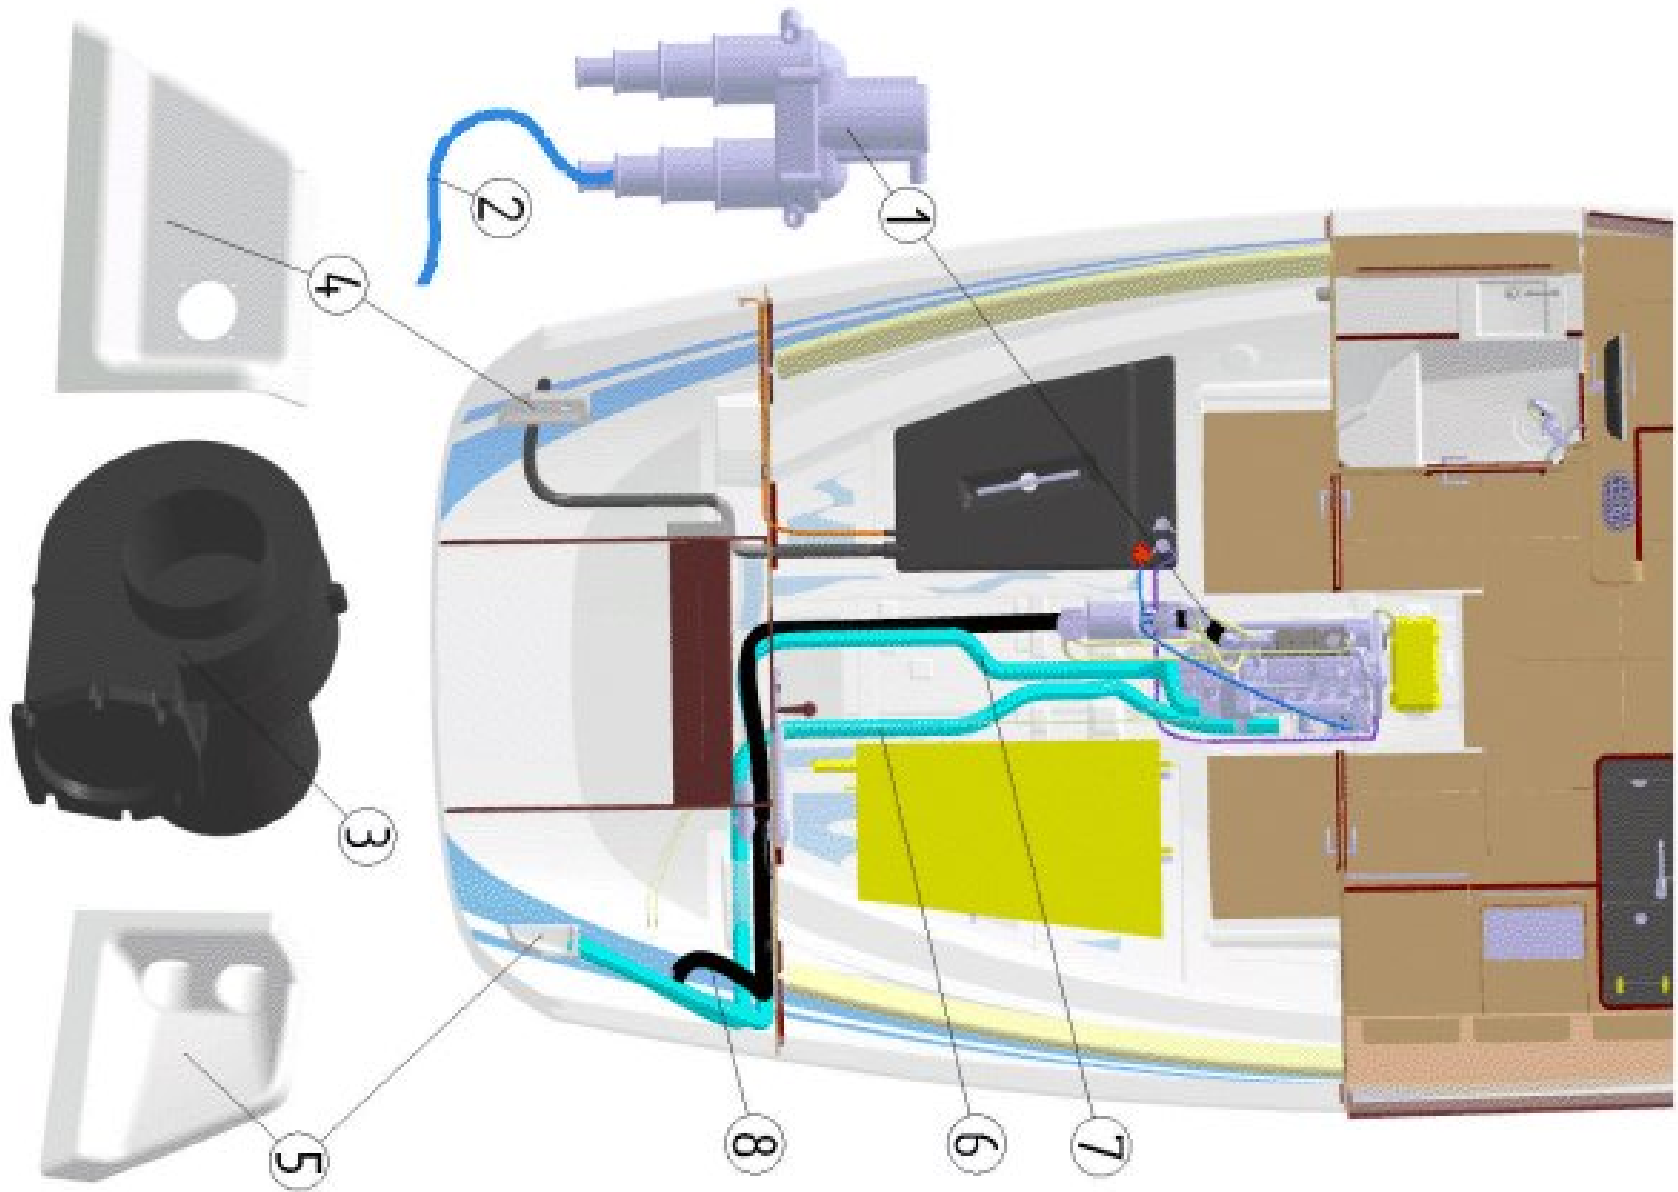

COOLING ENGINE

COOLING ENGINE

COOLING ENGINE

option	Pos.	Part No.	Description	Quant. per boat	Version / Option	SS_FAM	Beginning hull number	Ending hull number
	1	026541	ANTISIPHON INTAKE V D13 19 25 32	1,000				
	2	T11020120	TUYAU 6 L 1_20 EAU	1,000				
	2	T09000065	HOSE 25 L 0_65 AMORVIN	1,000	YANMAR 4JH4AE SD 39KW(54CV)D			
	3	125630	EXTRACTOR	1,000				118
	3	148137	FLAT FAN GASKET JABSCO	1,000			119	
	3	148135	ENGINE ROOM FAN 12V 250M3 HZ D80	1,000			119	118
	3	125630	EXTRACTOR	1,000			119	
	4	077675	AER MOTOR 18450 PORT SIDE	1,000				
	5	077676	AER MOTOR 18450 STBD	1,000				
	6	G01030630	GAINÉ 70 L 6_30 HELIFLEX	1,000				
	7	G01030200	SHEATH 70 L 2_00 HELIFLEX	1,000				
	8	G01040600	GAINÉ 80 L 6_00 HELIFLEX	1,000				
	8	G01040630	GAINÉ 80 L 6_30 HELIFLEX	1,000				
	9	405130	SALT WATER FILTER 1P VETUS 330	1,000	YANMAR 4JH4AE SD 39KW(54CV)D			
	10	T09000230	HOSE 25 L 2_30 AMORVIN	1,000	YANMAR 4JH4AE SD 39KW(54CV)D			
	11	T09000065	HOSE 25 L 0_65 AMORVIN	1,000	YANMAR 4JH4AE SD 39KW(54CV)D			
	12	T18060040	HOSE 77 L 0_40 EXHAUST	1,000	YANMAR 4JH4AE SD 39KW(54CV)D			

COOLING ENGINE

option	Pos.	Part No.	Description	Quant. per boat	Version / Option	SS_FAM	Beginning hull number	Ending hull number
	13	T18060490	TUYAU 77 L 4_90 ECHAPT	1,000	YANMAR 4JH4AE SD 39KW(54CV)D			
	14	074797	WATERLOCK PLASTIC D75 16L FENW	1,000	YANMAR 4JH4AE SD 39KW(54CV)D			
	15	030326	EXHAUST EXIT D76 BENT AT 90	1,000	YANMAR 4JH4AE SD 39KW(54CV)D			
	16	076366	STRAP L 800+EYE PLATE NM	1,000	YANMAR 4JH4AE SD 39KW(54CV)D			
	17	076363	STRAP L 800+BUCKLE+EYE PLATE NM	1,000	YANMAR 4JH4AE SD 39KW(54CV)D			
	18	T09000170	TUYAU 25 L 1_70 AMORVIN	1,000	YANMAR 4JH4AE SD 39KW(54CV)D			
	19	342500	BRASS STR GROOVED END-PIECE M15X21 D12	1,000	YANMAR 4JH4AE SD 39KW(54CV)D			
	20	T11090270	HOSE 15 L 2_70 COOLING	1,000	YANMAR 4JH4AE SD 39KW(54CV)D			
	21	T11090235	TUYAU 16 L 2_35 REFROID	1,000	YANMAR 4JH4AE SD 39KW(54CV)D			
	22	073711	ELBOW 90 MF 1_2P STDG BRZ AM	1,000	YANMAR 4JH4AE SD 39KW(54CV)D			