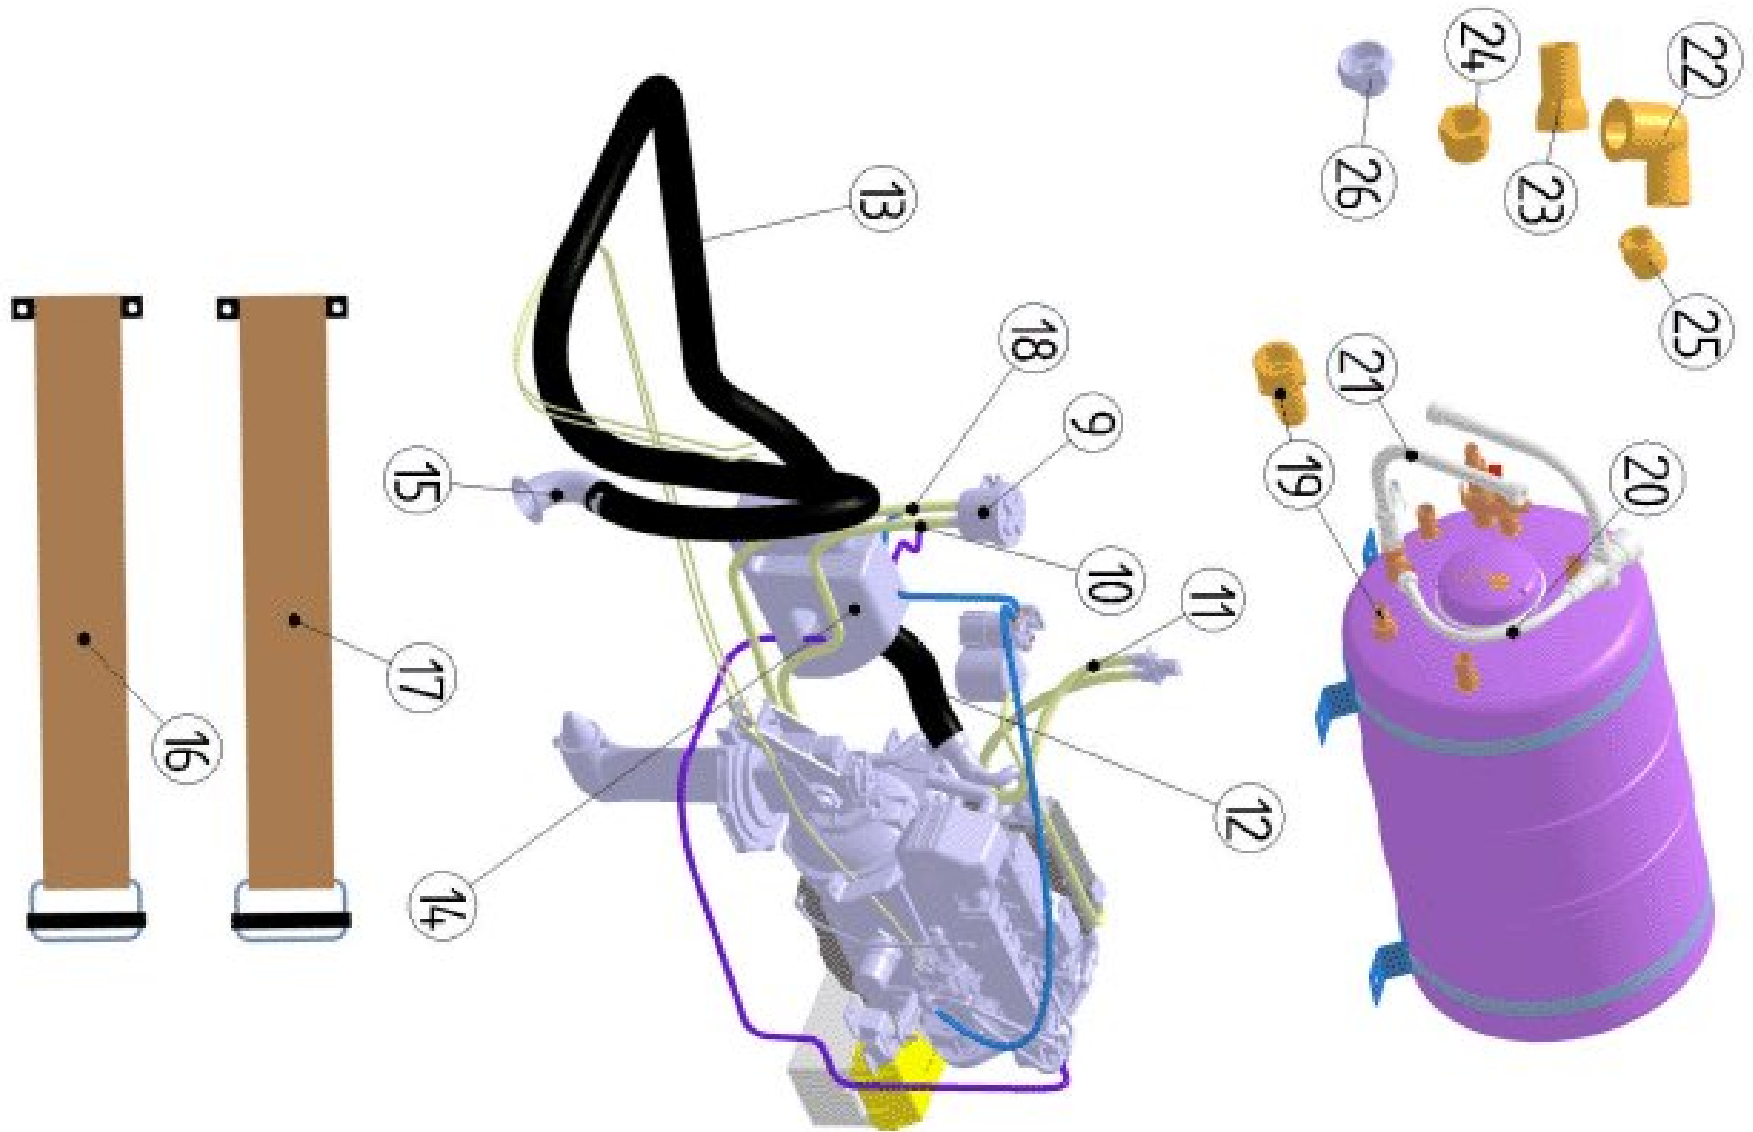

COOLING ENGINE

COOLING ENGINE

COOLING ENGINE

option	Pos.	Part No.	Description	Quant. per boat	Version / Option	SS_FAM	Beginning hull number	Ending hull number
	1	026541	ANTISIPHON INTAKE V D13 19 25 32	1,000				
	2	T11020120	TUYAU 6 L 1_20 EAU	1,000				
	2	T09000065	HOSE 25 L 0_65 AMORVIN	1,000	YANMAR 4JH4AE SD 39KW(54CV)D			
	3	125630	EXTRACTOR	1,000				118
	3	148137	FLAT FAN GASKET JABSCO	1,000			119	
	3	148135	ENGINE ROOM FAN 12V 250M3 HZ D80	1,000			119	118
	3	125630	EXTRACTOR	1,000			119	
	4	077675	AER MOTOR 18450 PORT SIDE	1,000				
	5	077676	AER MOTOR 18450 STBD	1,000				
	6	G01030630	GAINÉ 70 L 6_30 HELIFLEX	1,000				
	7	G01030200	SHEATH 70 L 2_00 HELIFLEX	1,000				
	8	G01040600	GAINÉ 80 L 6_00 HELIFLEX	1,000				
	8	G01040630	GAINÉ 80 L 6_30 HELIFLEX	1,000				
	9	405130	SALT WATER FILTER 1P VETUS 330	1,000	YANMAR 4JH4AE SD 39KW(54CV)D			
	10	T09000230	HOSE 25 L 2_30 AMORVIN	1,000	YANMAR 4JH4AE SD 39KW(54CV)D			
	11	T09000065	HOSE 25 L 0_65 AMORVIN	1,000	YANMAR 4JH4AE SD 39KW(54CV)D			
	12	T18060040	HOSE 77 L 0_40 EXHAUST	1,000	YANMAR 4JH4AE SD 39KW(54CV)D			

COOLING ENGINE

option	Pos.	Part No.	Description	Quant. per boat	Version / Option	SS_FAM	Begining hull number	Ending hull number
	23	025176	BRASS STR GROOVED END PIECE F 15X21 D18	1,000	YANMAR 4JH4AE SD 39KW(54CV)D			
	24	739950	BRASS STR END-PIECE MF 15X21-12X17	1,000	YANMAR 4JH4AE SD 39KW(54CV)D			
	25	741700	BRASS STRAIGHT COUPLING MM 12X17	1,000	YANMAR 4JH4AE SD 39KW(54CV)D			
	26	739952	BRASS STRAIGHT COUPLING MF 12X17-15X21	1,000	YANMAR 4JH4AE SD 39KW(54CV)D			