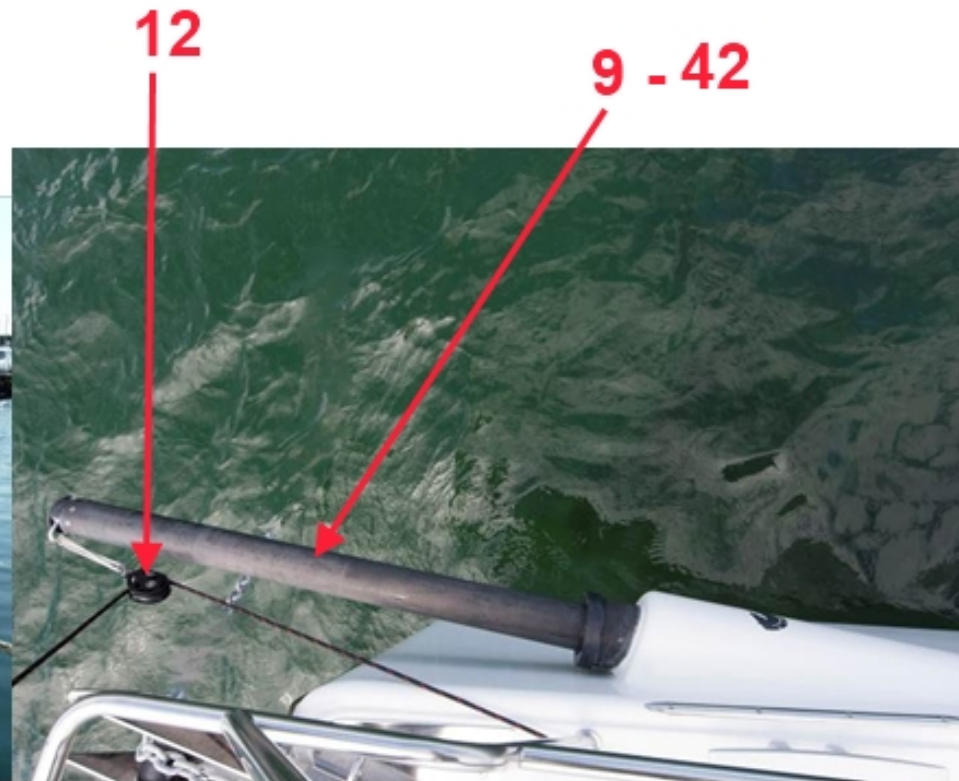

SPARS-MAST-BOM-SPINNAKER POLE

SPARS-MAST-BOM-SPINNAKER POLE

SPARS-MAST-BOM-SPINNAKER POLE

option	Pos.	Part No.	Description	Quant. per boat	Version / Option	SS_FAM	Begining hull number	Ending hull number
	1	18400000AMA10CR	MAT CARBONE	,000				
	1	18400000AMA15	MAT RACING GREEMENT DYFORM	,000				
	1	085528	MAST 18400 2ET DYFORM	1,000				170
	1	085532	MAST 18400 3P ROD	1,000			171	199
	1	147090	MAST 18400 3PARTS SPREAD MILL 2013	1,000			200	
	2	085529	BOOM 18400 STD.COMPLETE	1,000				170
	2	085533	BOOM 18400 RAC.COMPLETE	1,000			171	
	3	044029	LIGHT ALLOY PARTNER FITTING 18390 ALONE	1,000				
	4	976066	HARKEN SINGLE SWIVEL BLOCK 166	5,000				
	5	085530	RIGID BOOM VANG 18400	1,000				
	6	086189	SPREADERS KIT + ACCESSORIES 18400	1,000				170
	6	086190	SPREADERS KIT + ACCESSORIES 18400 RACING	1,000			171	199
	6	147092	SPREADERS KIT + ACCESSORIES 18400 M2013	1,000			200	
	7	063252	EMPLANTURE 18390 2ET RACING	1,000				
	8	085602	TIRANT ETAMBRAI 18400	2,000				
	9	164922	SET LINE OUT AND PALIERS 18351 M15	1,000			214	
	10	061370	SINGLE BLOCK HARKEN 088	2,000			214	
	11	072335	NYLON SPACER TUBE GUIDE 18327	1,000			214	
	12	975154	SINGLE BLOCK SWIVEL D40 CARBO	2,000			214	
	13	164860	BOW SPRIT GUIDE TUBE 18351	1,000			214	
	14	851110	HY BEAM 150 CLEAT	1,000			214	
	15	151022	ARTICULATED CHAINPLATE D6 BREAK 1600KNEW	2,000			214	
	16	075468	SPRIT OUTHAUL D 7 L12_5M	1,000			214	
	40	124168	BLOCK DBLE ENCAST.H089	1,000				214
	40	124168	BLOCK DBLE ENCAST.H089	2,000			215	
	41	167327	NYLON SPACER TUBE GUIDE 18351	1,000			214	