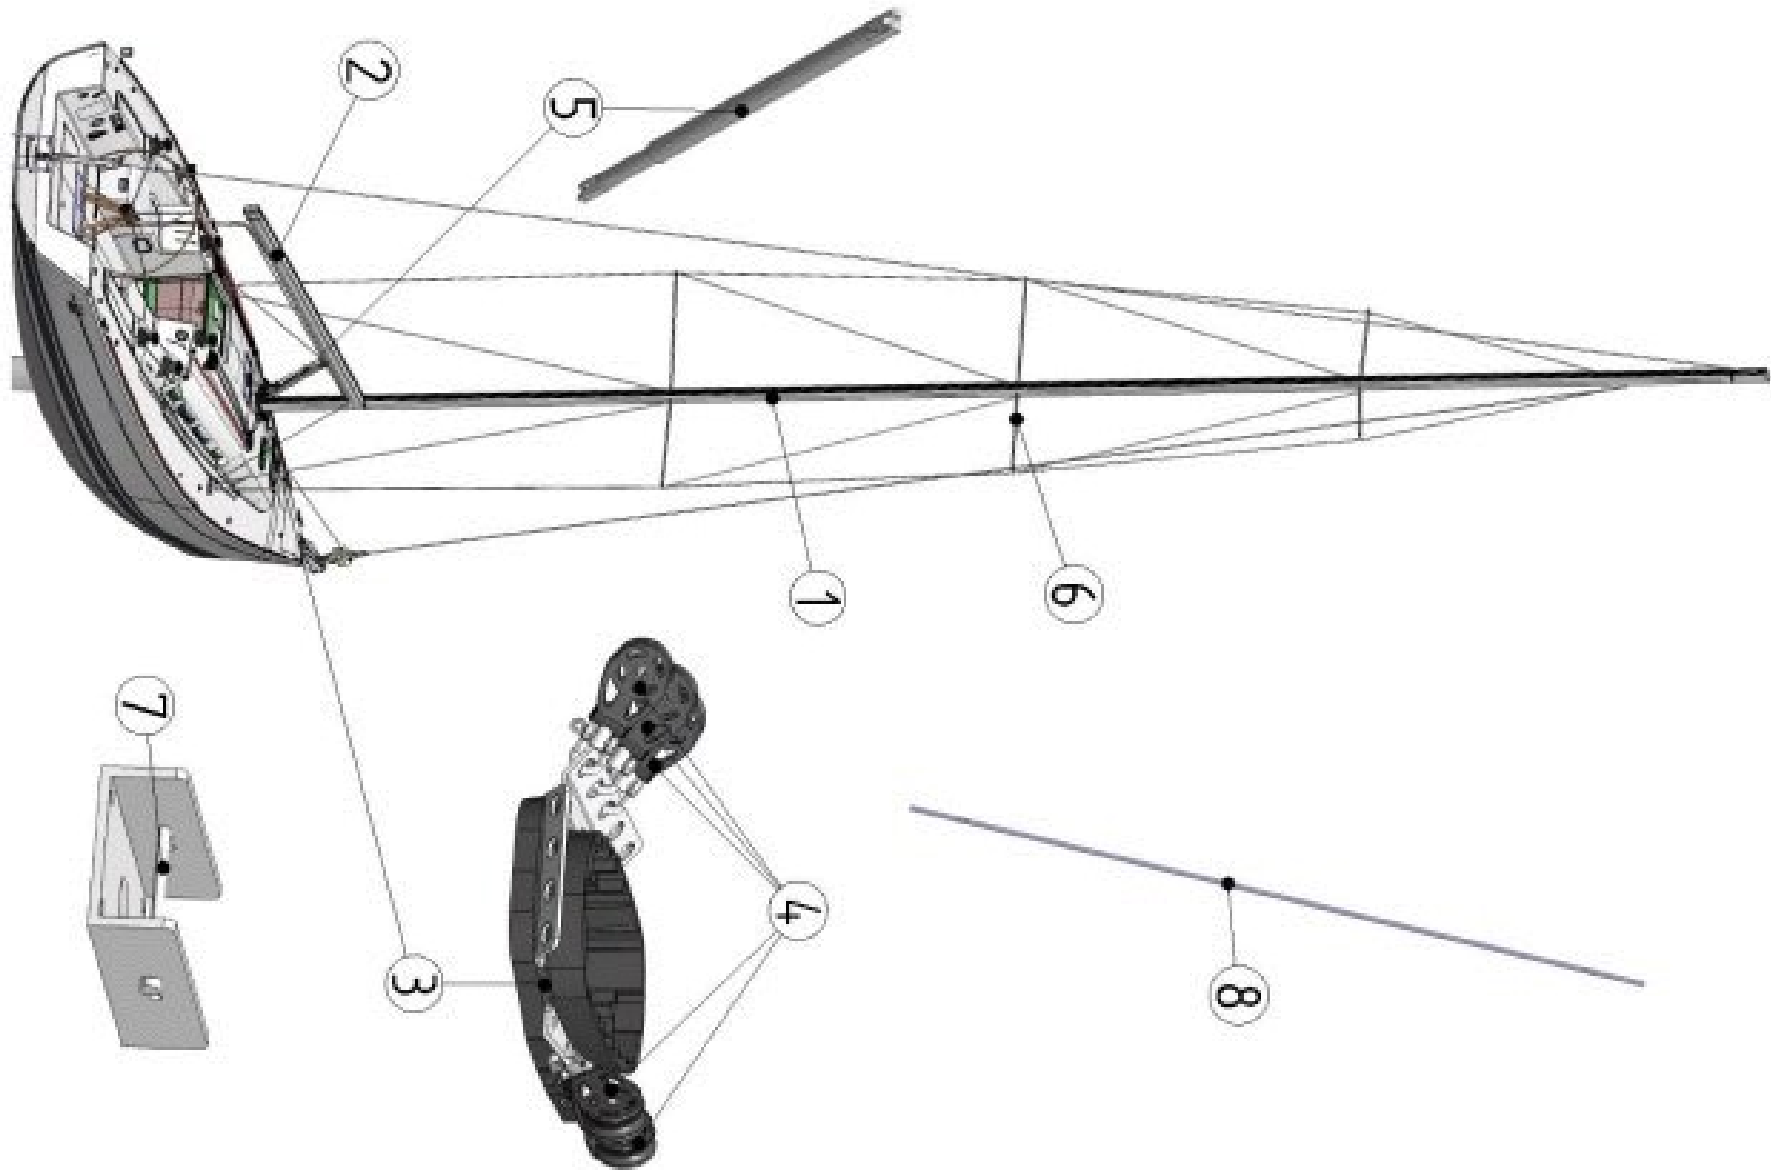

SPARS-MAST-BOM-SPINNAKER POLE

SPARS-MAST-BOM-SPINNAKER POLE

SPARS-MAST-BOM-SPINNAKER POLE

option	Pos.	Part No.	Description	Quant. per boat	Version / Option	SS_FAM	Begining hull number	Ending hull number
	1	18400000AMA10CR	MAT CARBONE	,000				
	1	18400000AMA15	MAT RACING GREEMENT DYFORM	,000				
	1	085528	MAST 18400 2ET DYFORM	1,000				170
	1	085532	MAST 18400 3P ROD	1,000			171	199
	1	147090	MAST 18400 3PARTS SPREAD MILL 2013	1,000			200	
	2	085529	BOOM 18400 STD.COMPLETE	1,000				170
	2	085533	BOOM 18400 RAC.COMPLETE	1,000			171	
	3	044029	LIGHT ALLOY PARTNER FITTING 18390 ALONE	1,000				
	4	976066	HARKEN SINGLE SWIVEL BLOCK 166	5,000				
	5	085530	RIGID BOOM VANG 18400	1,000				
	6	086189	SPREADERS KIT + ACCESSORIES 18400	1,000				170
	6	086190	SPREADERS KIT + ACCESSORIES 18400 RACING	1,000			171	199
	6	147092	SPREADERS KIT + ACCESSORIES 18400 M2013	1,000			200	
	7	063252	EMPLANTURE 18390 2ET RACING	1,000				
	8	085602	TIRANT ETAMBRAI 18400	2,000				
	9	164922	SET LINE OUT AND PALIERS 18351 M15	1,000			214	
	10	061370	SINGLE BLOCK HARKEN 088	2,000			214	
	11	072335	NYLON SPACER TUBE GUIDE 18327	1,000			214	
	12	975154	SINGLE BLOCK SWIVEL D40 CARBO	2,000			214	
	13	164860	BOW SPRIT GUIDE TUBE 18351	1,000			214	
	14	851110	HY BEAM 150 CLEAT	1,000			214	
	15	151022	ARTICULATED CHAINPLATE D6 BREAK 1600KNEW	2,000			214	
	16	075468	SPRIT OUTHAUL D 7 L12_5M	1,000			214	
	40	124168	BLOCK DBLE ENCAST.H089	1,000				214
	40	124168	BLOCK DBLE ENCAST.H089	2,000			215	
	41	167327	NYLON SPACER TUBE GUIDE 18351	1,000			214	