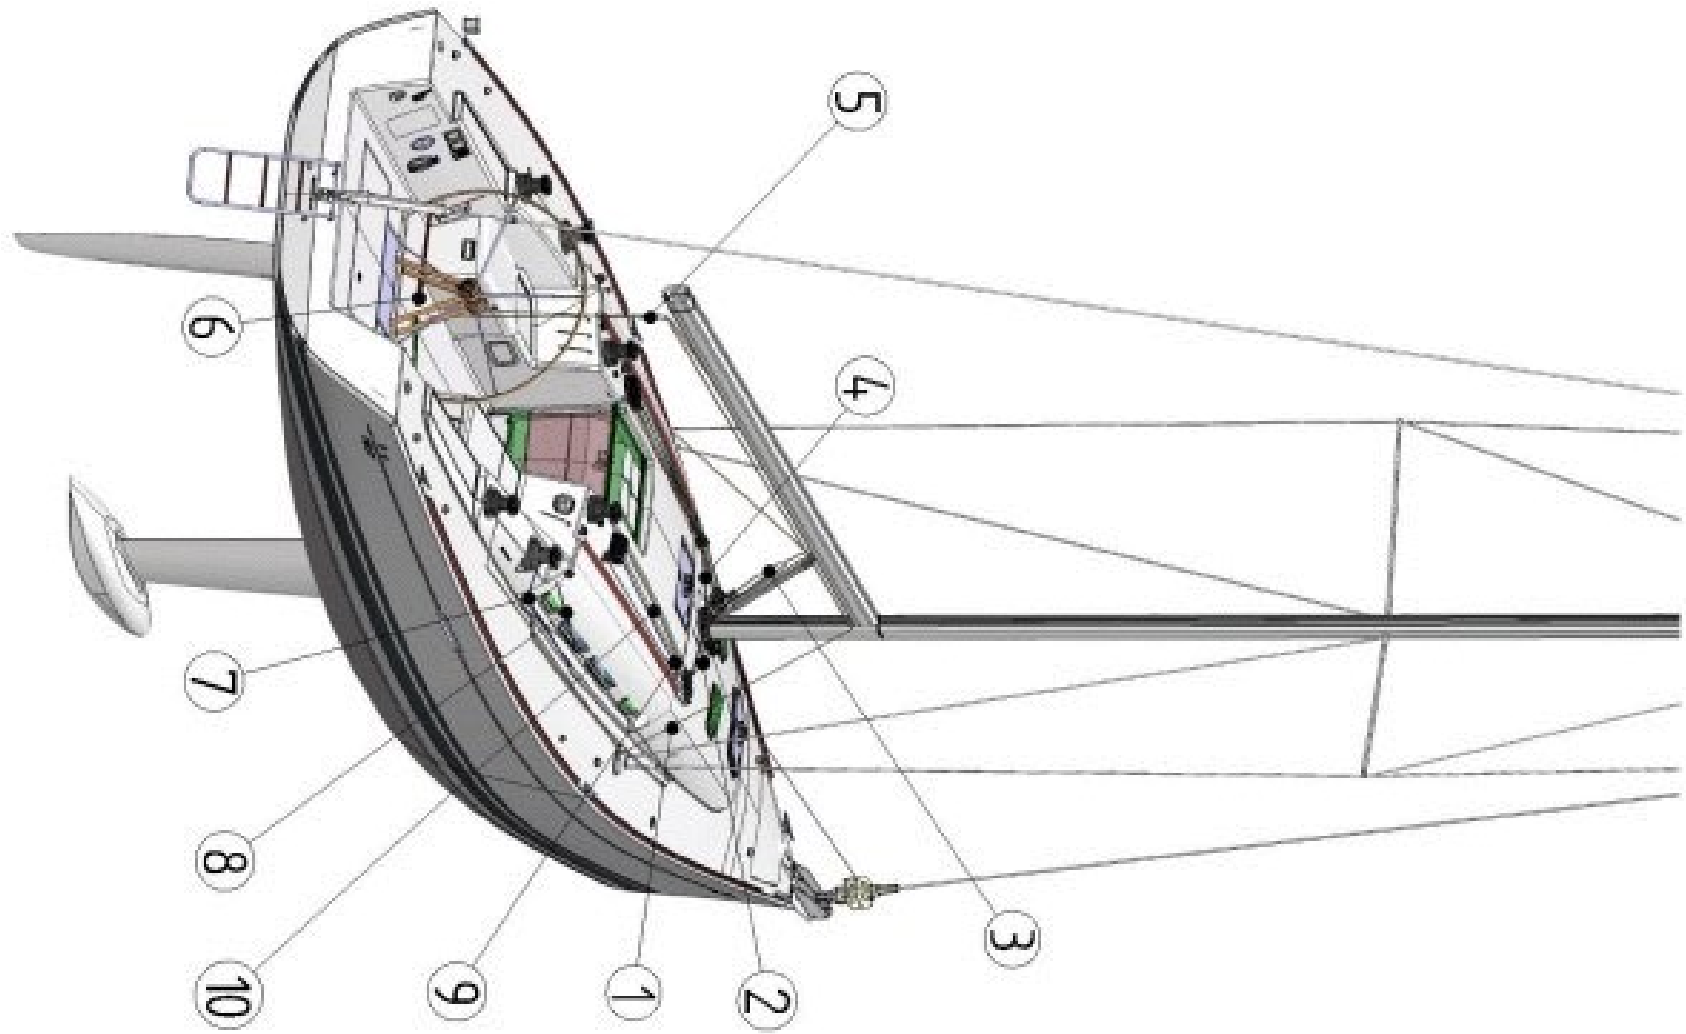

RUNNING RIGGING

RUNNING RIGGING

option	Pos.	Part No.	Description	Quant. per boat	Version / Option	SS_FAM	Begining hull number	Ending hull number
	1	18400000ACB03	ASYMETRIC SPINNAKER	,000				
	1	18400000ACD03	SPINNAKER RIG + BOOM	,000				
	1	085519	RUNN RIGG SET 18400 DECK	1,000				
	2	085520	RUNN RIGG SET 18400 MAST	1,000				
	3	083563	BOOM DOWN HAUL D10 LGTH16M D.T.POLY	1,000				
	4	083566	EXTENSION BOOM DOWN HAUL L2M15 D8 VECTR.	1,000				
	4	083565	EXTENSION BOOM DOWN HAUL L1M90 D8 VECTR.	1,000				
	4	088144	EXTENSION BOOM DOWN HAUL L1M50 D8 VECTR.	1,000				
	4	088145	LASHING H.BOME D 3 L1.50 VECTR	1,000				
	5	087318	MAIN SHEET WITH TRACK D10 L40M	1,000				
	6	120624	MAINSAIL SHEET ADJUSTER D 7 L 9M F.O.	2,000				
	7	087320	GENOA SHEET D12 L15M DYN SOUL	2,000				
	8	087321	REGLAGE CHAR.GEN.D8 L9.25AME D	2,000				
	8	087322	REGLAGE CHAR.GEN.D8 L05M AME D	2,000				
	9	087327	MAINSAIL HALYARD D10 L56M	1,000				
	10	087328	JIB HALYARD D12 L38M AME VEC.DY.FIRST	1,000				
	11	087329	BOOM TOPPING LIFT D8 L39M	1,000				