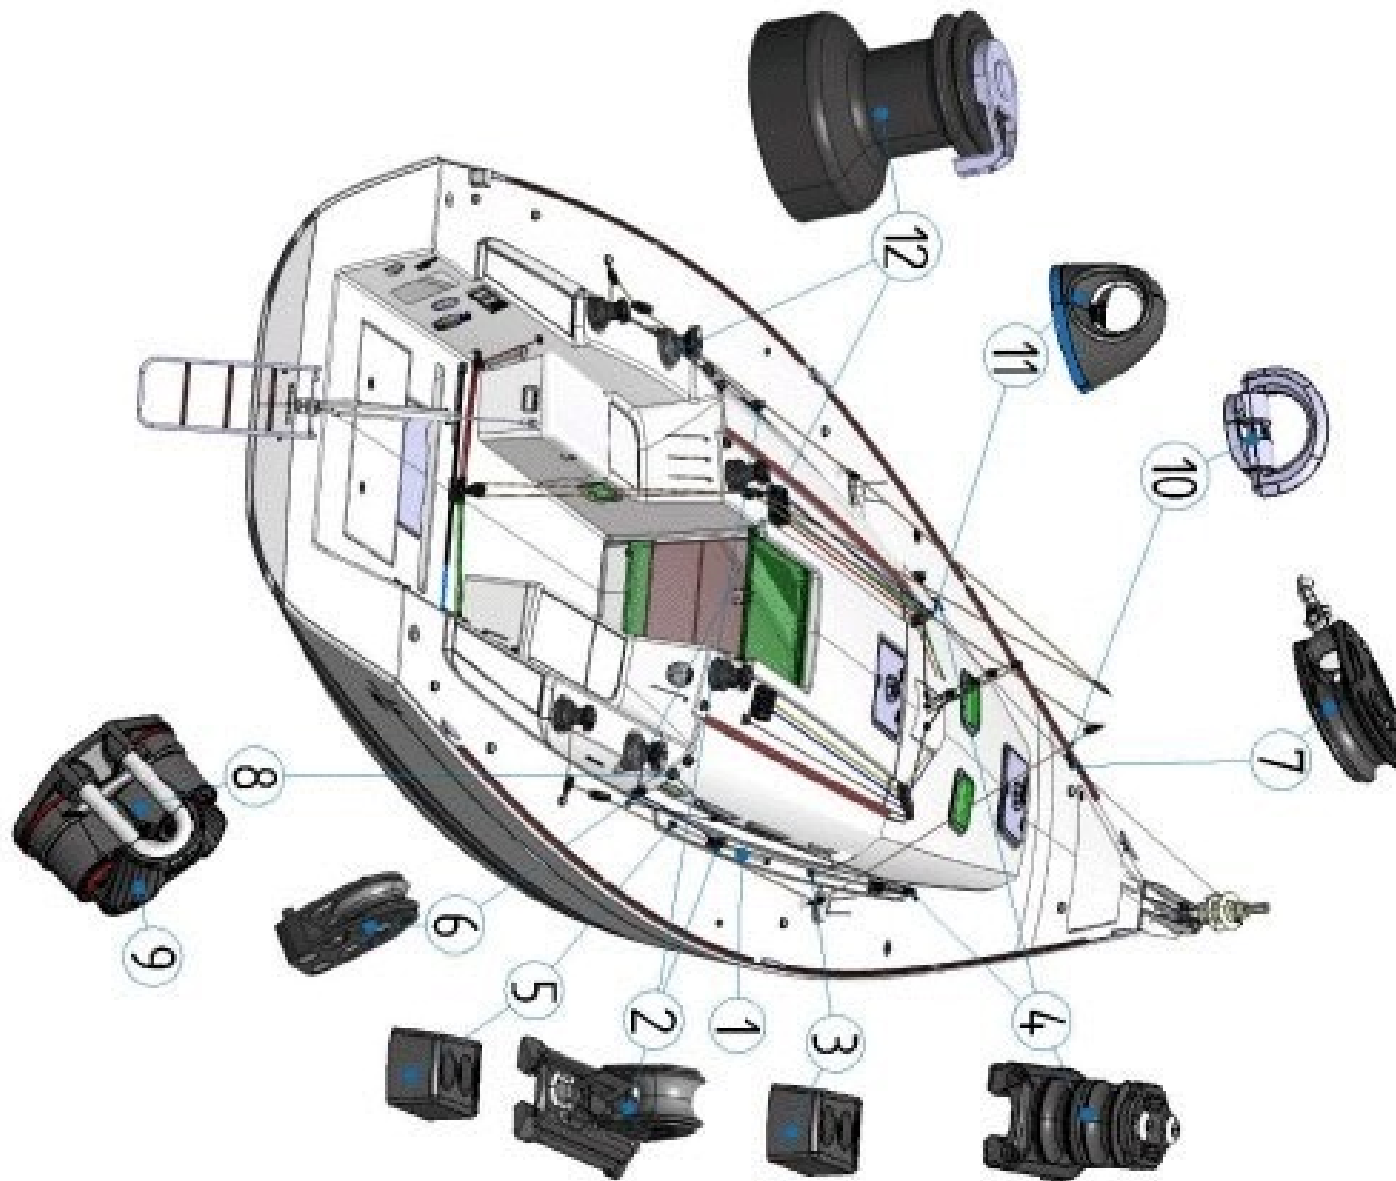

RUNNING RIGGING DECK GEAR

RUNNING RIGGING DECK GEAR

RUNNING RIGGING DECK GEAR

RUNNING RIGGING DECK GEAR

RUNNING RIGGING DECK GEAR

RUNNING RIGGING DECK GEAR

option	Pos.	Part No.	Description	Quant. per boat	Version / Option	SS_FAM	Beginning hull number	Ending hull number
	1	085536	RAIL GENOIS TI L1500	4,000				
	2	085537	GENOA CAR RACING T1	2,000				
	3	085538	AFT GENOA TRACK END T1	2,000				
	4	085539	EMB.RAIL GENOIS AV 2X40MM	2,000				
	5	085540	GENOA TRACK END AFT SINGLE	4,000				
	6	067423	SINGLE TURNING BLOCK ESP57MM AL 3FIX	2,000				
	7	975154	SINGLE BLOCK SWIVEL D40 CARBO	2,000				
	8	851110	HY BEAM 150 CLEAT	2,000				
	9	990491	GUIDE TAQUET H375	2,000				
	10	041503	ARTICULATED CHAINPLATE D6 BREAK 1600KG	3,000				
	11	072972	S/S RING DIA 16 SPINLOCK AM	1,000				118
	11	127784	S/S RING DIA 16 SPINLOCK NM	1,000			119	
	12	968720	HARKEN WINCH 48_2 STA	2,000				59
	12	091124	HARKEN WINCH 50_2 STA	2,000			60	
	13	085541	RAIL GV L 1200 HB MIDRANGE	1,000				170
	13	125704	RAIL GV L 1200 LP MR H PORTE	1,000			171	
	14	084203	NYLON WEDGE MAINSAIL TRACK 10X25X 470	1,000				2
	14	084203	NYLON WEDGE MAINSAIL TRACK 10X25X 470	3,000			3	
	15	030703	END STOP FOR GENOA TRACK HARKEN 1522	1,000				170
	15	124222	STOP TRACK-END FITTING LP MR H	2,000			171	
	16	085543	MAINSAIL TRAVELLER H1627+H6058	1,000				170
	16	124342	MAINSAIL TRAVELLER PTFIX MR H	1,000			171	
	17	976066	HARKEN SINGLE SWIVEL BLOCK 166	6,000				
	18	085544	SINGLE BLOCK ESP57 VERT.+RESS	2,000				
	19	060635	SINGLE BLOCK W BECKET D40 CARBO H2637	2,000				