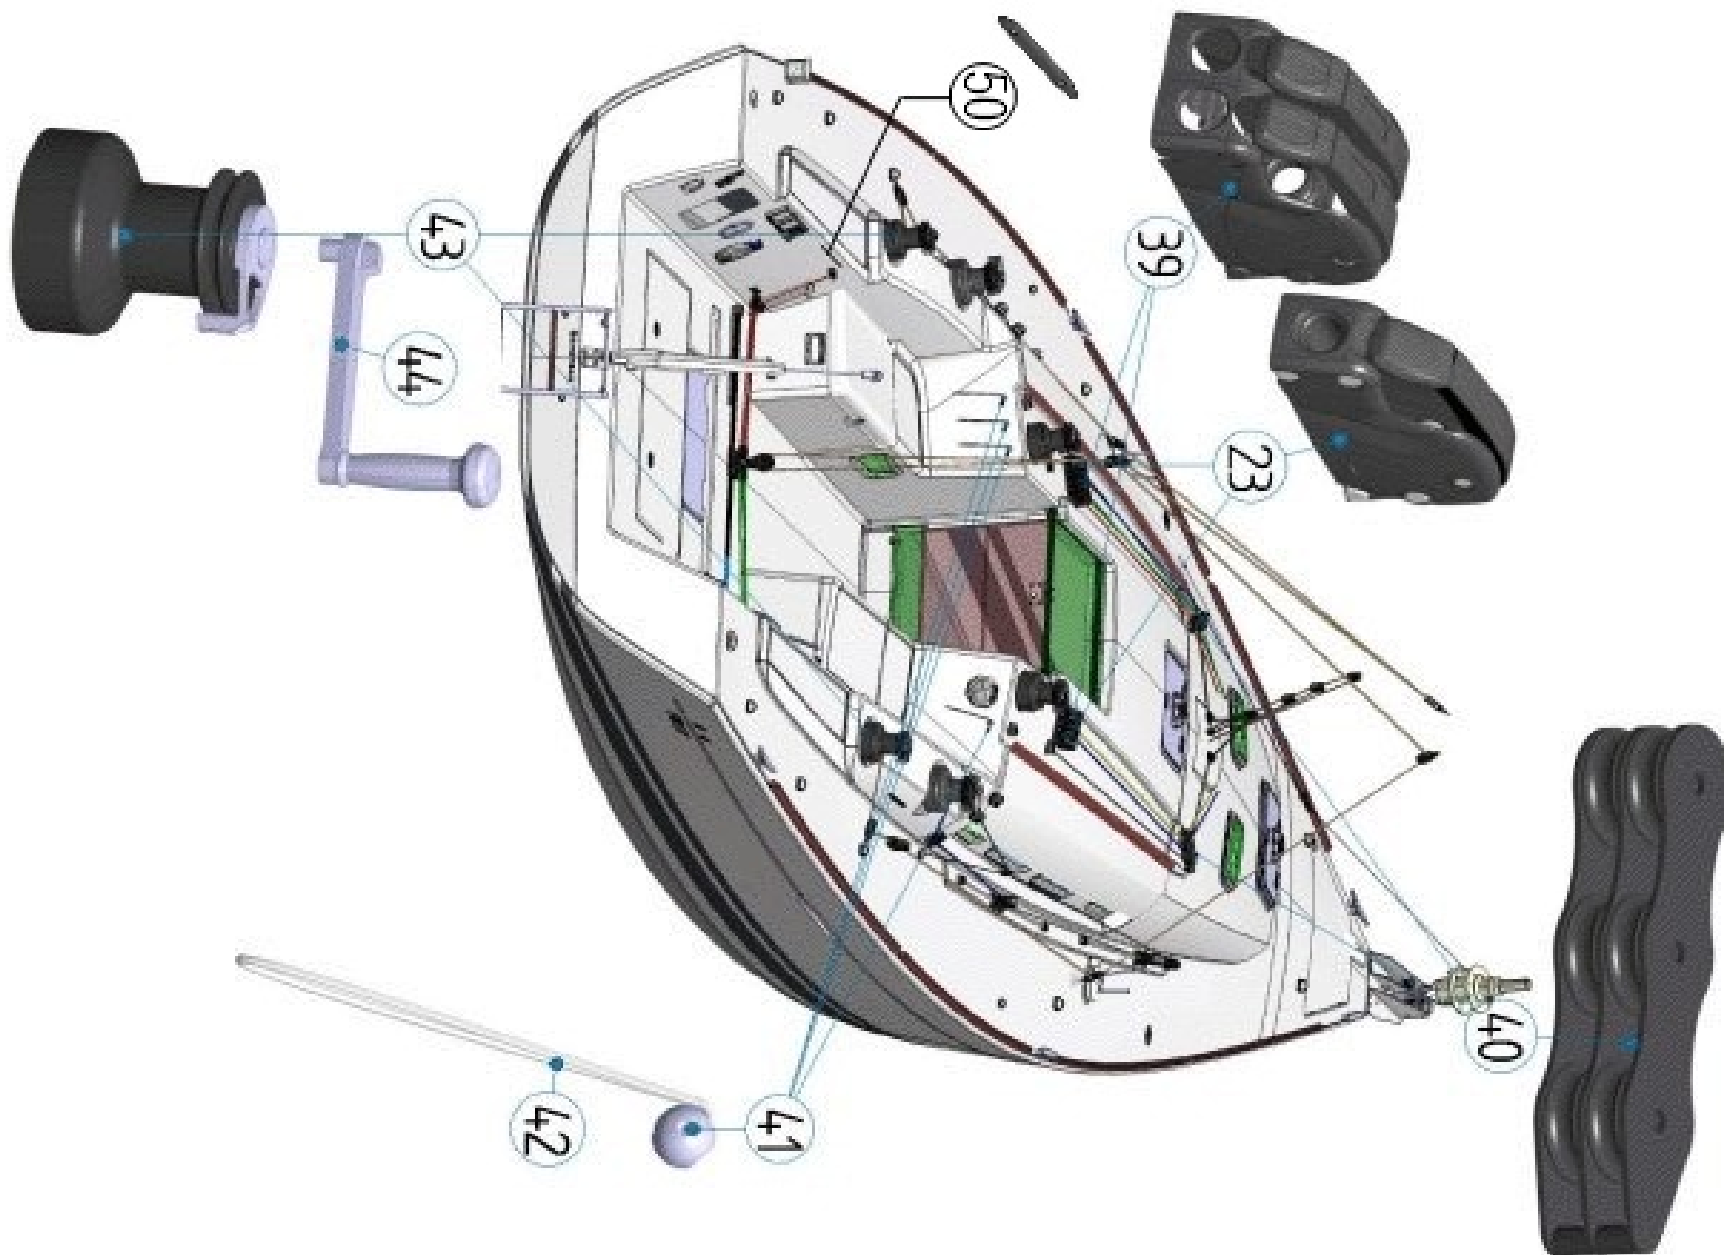

RUNNING RIGGING DECK GEAR

RUNNING RIGGING DECK GEAR

RUNNING RIGGING DECK GEAR

RUNNING RIGGING DECK GEAR

RUNNING RIGGING DECK GEAR

RUNNING RIGGING DECK GEAR

option	Pos.	Part No.	Description	Quant. per boat	Version / Option	SS_FAM	Beginning hull number	Ending hull number
	1	085536	RAIL GENOIS TI L1500	4,000				
	2	085537	GENOA CAR RACING T1	2,000				
	3	085538	AFT GENOA TRACK END T1	2,000				
	4	085539	EMB.RAIL GENOIS AV 2X40MM	2,000				
	5	085540	GENOA TRACK END AFT SINGLE	4,000				
	6	067423	SINGLE TURNING BLOCK ESP57MM AL 3FIX	2,000				
	7	975154	SINGLE BLOCK SWIVEL D40 CARBO	2,000				
	8	851110	HY BEAM 150 CLEAT	2,000				
	9	990491	GUIDE TAQUET H375	2,000				
	10	041503	ARTICULATED CHAINPLATE D6 BREAK 1600KG	3,000				
	11	072972	S/S RING DIA 16 SPINLOCK AM	1,000				118
	11	127784	S/S RING DIA 16 SPINLOCK NM	1,000			119	
	12	968720	HARKEN WINCH 48_2 STA	2,000				59
	12	091124	HARKEN WINCH 50_2 STA	2,000			60	
	13	085541	RAIL GV L 1200 HB MIDRANGE	1,000				170
	13	125704	RAIL GV L 1200 LP MR H PORTE	1,000			171	
	14	084203	NYLON WEDGE MAINSAIL TRACK 10X25X 470	1,000				2
	14	084203	NYLON WEDGE MAINSAIL TRACK 10X25X 470	3,000			3	
	15	030703	END STOP FOR GENOA TRACK HARKEN 1522	1,000				170
	15	124222	STOP TRACK-END FITTING LP MR H	2,000			171	
	16	085543	MAINSAIL TRAVELLER H1627+H6058	1,000				170
	16	124342	MAINSAIL TRAVELLER PTFIX MR H	1,000			171	
	17	976066	HARKEN SINGLE SWIVEL BLOCK 166	6,000				
	18	085544	SINGLE BLOCK ESP57 VERT.+RESS	2,000				
	19	060635	SINGLE BLOCK W BECKET D40 CARBO H2637	2,000				