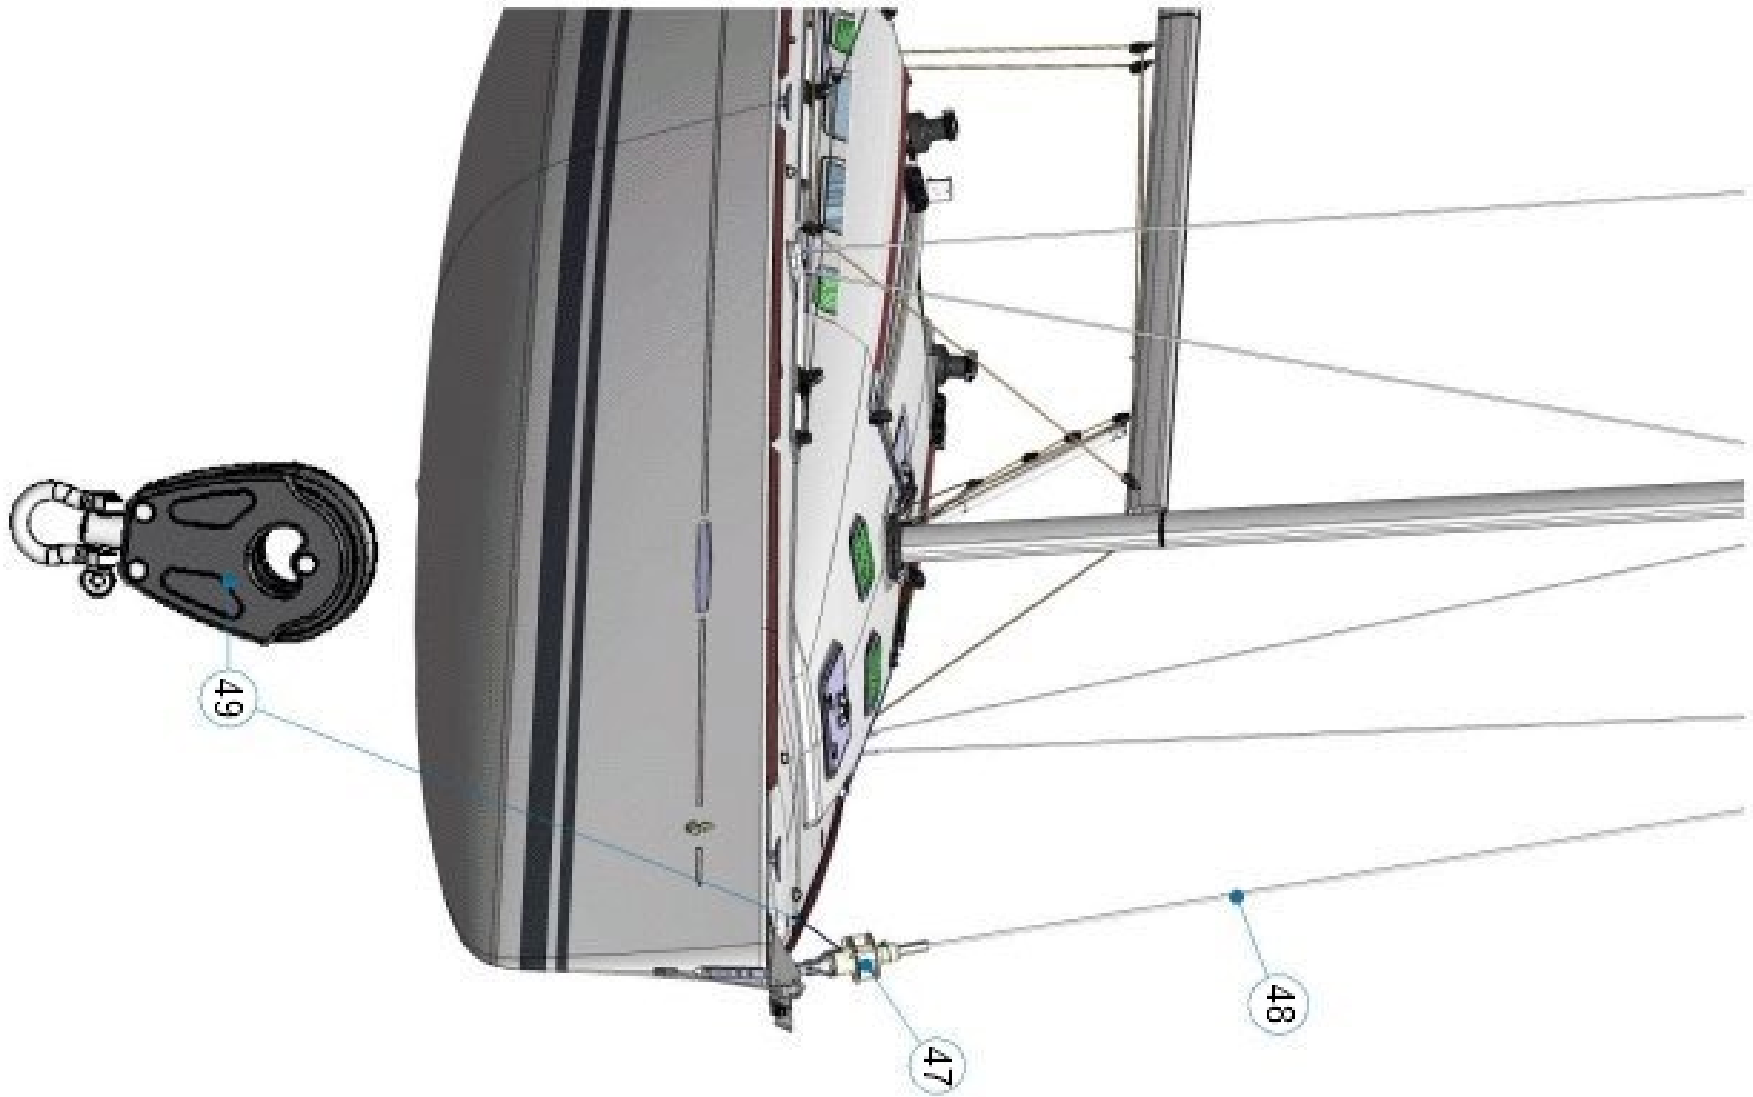

RUNNING RIGGING DECK GEAR

RUNNING RIGGING DECK GEAR

RUNNING RIGGING DECK GEAR

RUNNING RIGGING DECK GEAR

RUNNING RIGGING DECK GEAR

RUNNING RIGGING DECK GEAR

option	Pos.	Part No.	Description	Quant. per boat	Version / Option	SS_FAM	Beginning hull number	Ending hull number
	1	085536	RAIL GENOIS TI L1500	4,000				
	2	085537	GENOA CAR RACING T1	2,000				
	3	085538	AFT GENOA TRACK END T1	2,000				
	4	085539	EMB.RAIL GENOIS AV 2X40MM	2,000				
	5	085540	GENOA TRACK END AFT SINGLE	4,000				
	6	067423	SINGLE TURNING BLOCK ESP57MM AL 3FIX	2,000				
	7	975154	SINGLE BLOCK SWIVEL D40 CARBO	2,000				
	8	851110	HY BEAM 150 CLEAT	2,000				
	9	990491	GUIDE TAQUET H375	2,000				
	10	041503	ARTICULATED CHAINPLATE D6 BREAK 1600KG	3,000				
	11	072972	S/S RING DIA 16 SPINLOCK AM	1,000				118
	11	127784	S/S RING DIA 16 SPINLOCK NM	1,000			119	
	12	968720	HARKEN WINCH 48_2 STA	2,000				59
	12	091124	HARKEN WINCH 50_2 STA	2,000			60	
	13	085541	RAIL GV L 1200 HB MIDRANGE	1,000				170
	13	125704	RAIL GV L 1200 LP MR H PORTE	1,000			171	
	14	084203	NYLON WEDGE MAINSAIL TRACK 10X25X 470	1,000				2
	14	084203	NYLON WEDGE MAINSAIL TRACK 10X25X 470	3,000			3	
	15	030703	END STOP FOR GENOA TRACK HARKEN 1522	1,000				170
	15	124222	STOP TRACK-END FITTING LP MR H	2,000			171	
	16	085543	MAINSAIL TRAVELLER H1627+H6058	1,000				170
	16	124342	MAINSAIL TRAVELLER PTFIX MR H	1,000			171	
	17	976066	HARKEN SINGLE SWIVEL BLOCK 166	6,000				
	18	085544	SINGLE BLOCK ESP57 VERT.+RESS	2,000				
	19	060635	SINGLE BLOCK W BECKET D40 CARBO H2637	2,000				