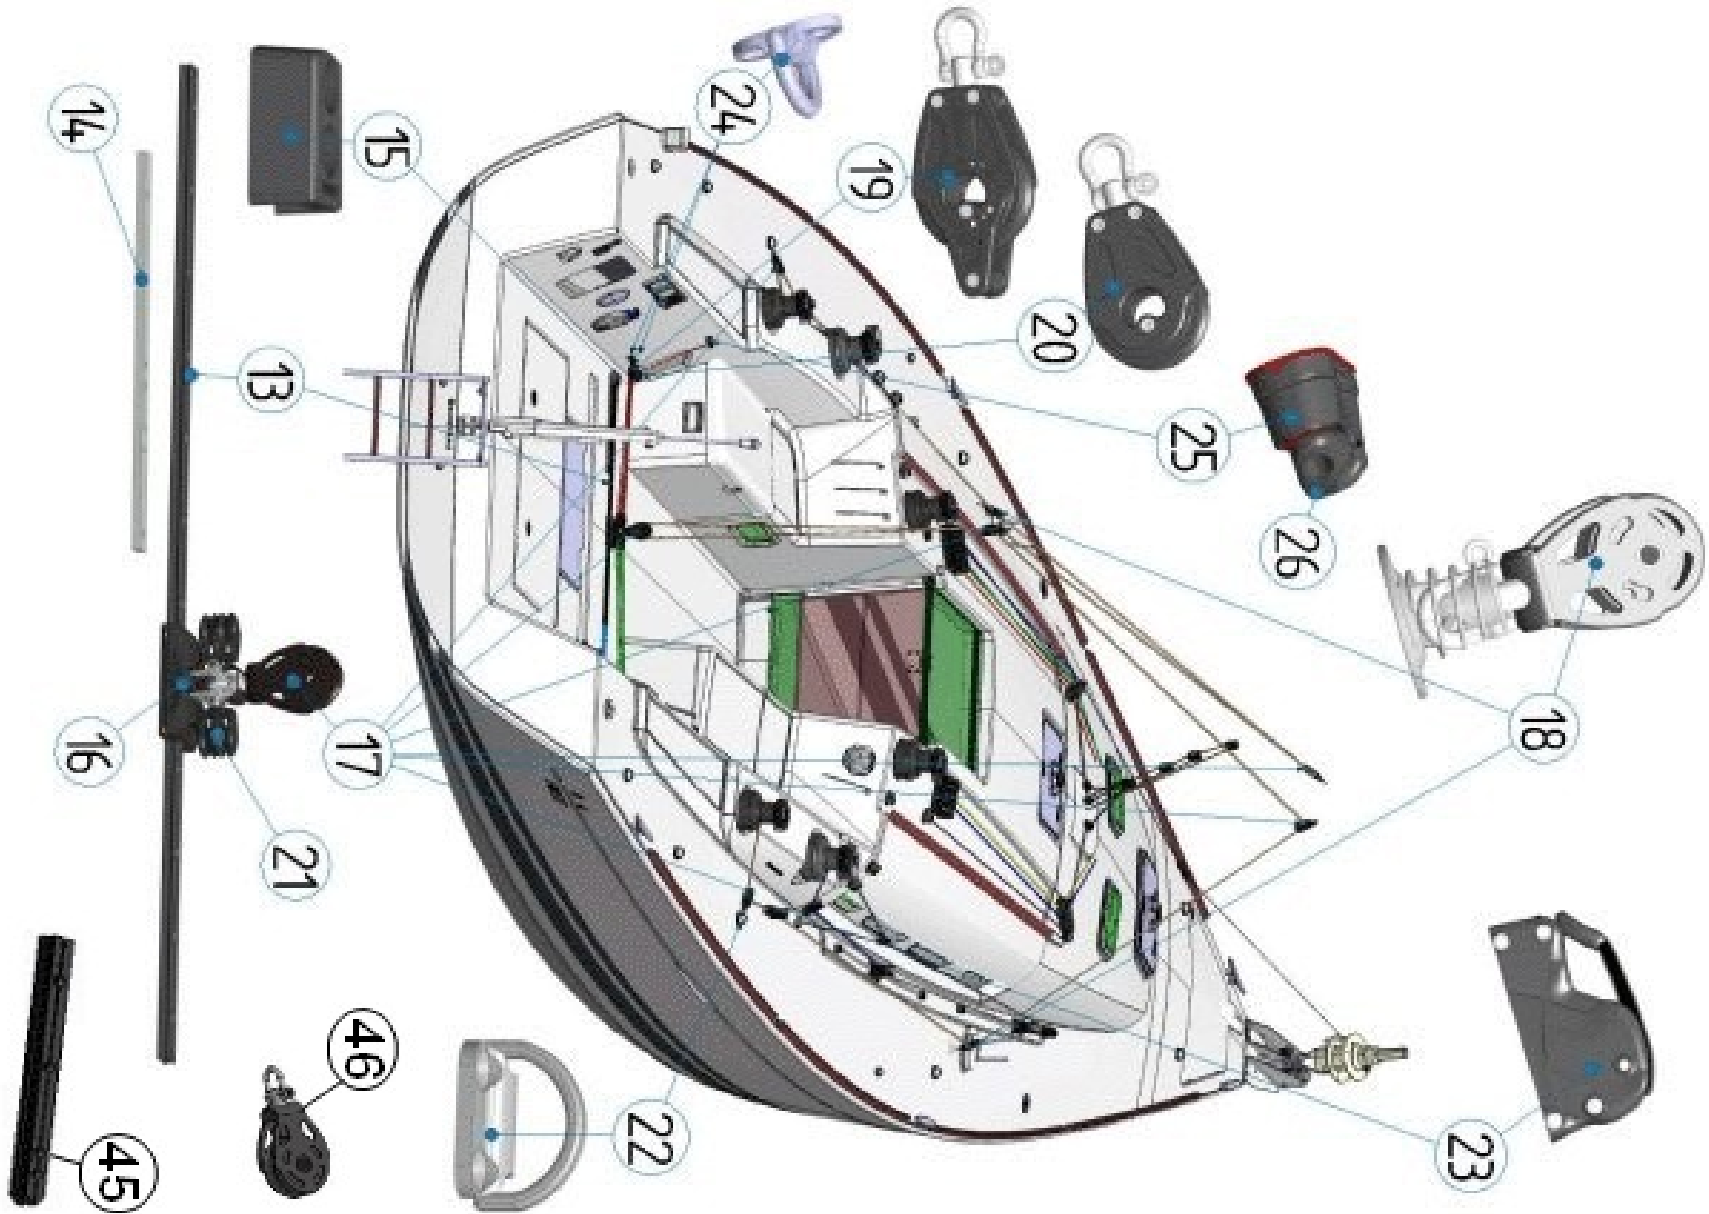

RUNNING RIGGING DECK GEAR

RUNNING RIGGING DECK GEAR

RUNNING RIGGING DECK GEAR

RUNNING RIGGING DECK GEAR

RUNNING RIGGING DECK GEAR

RUNNING RIGGING DECK GEAR

option	Pos.	Part No.	Description	Quant. per boat	Version / Option	SS_FAM	Beginning hull number	Ending hull number
	1	085536	RAIL GENOIS TI L1500	4,000				
	2	085537	GENOA CAR RACING T1	2,000				
	3	085538	AFT GENOA TRACK END T1	2,000				
	4	085539	EMB.RAIL GENOIS AV 2X40MM	2,000				
	5	085540	GENOA TRACK END AFT SINGLE	4,000				
	6	067423	SINGLE TURNING BLOCK ESP57MM AL 3FIX	2,000				
	7	975154	SINGLE BLOCK SWIVEL D40 CARBO	2,000				
	8	851110	HY BEAM 150 CLEAT	2,000				
	9	990491	GUIDE TAQUET H375	2,000				
	10	041503	ARTICULATED CHAINPLATE D6 BREAK 1600KG	3,000				
	11	072972	S/S RING DIA 16 SPINLOCK AM	1,000				118
	11	127784	S/S RING DIA 16 SPINLOCK NM	1,000			119	
	12	968720	HARKEN WINCH 48_2 STA	2,000				59
	12	091124	HARKEN WINCH 50_2 STA	2,000			60	
	13	085541	RAIL GV L 1200 HB MIDRANGE	1,000				170
	13	125704	RAIL GV L 1200 LP MR H PORTE	1,000			171	
	14	084203	NYLON WEDGE MAINSAIL TRACK 10X25X 470	1,000				2
	14	084203	NYLON WEDGE MAINSAIL TRACK 10X25X 470	3,000			3	
	15	030703	END STOP FOR GENOA TRACK HARKEN 1522	1,000				170
	15	124222	STOP TRACK-END FITTING LP MR H	2,000			171	
	16	085543	MAINSAIL TRAVELLER H1627+H6058	1,000				170
	16	124342	MAINSAIL TRAVELLER PTFIX MR H	1,000			171	
	17	976066	HARKEN SINGLE SWIVEL BLOCK 166	6,000				
	18	085544	SINGLE BLOCK ESP57 VERT.+RESS	2,000				
	19	060635	SINGLE BLOCK W BECKET D40 CARBO H2637	2,000				