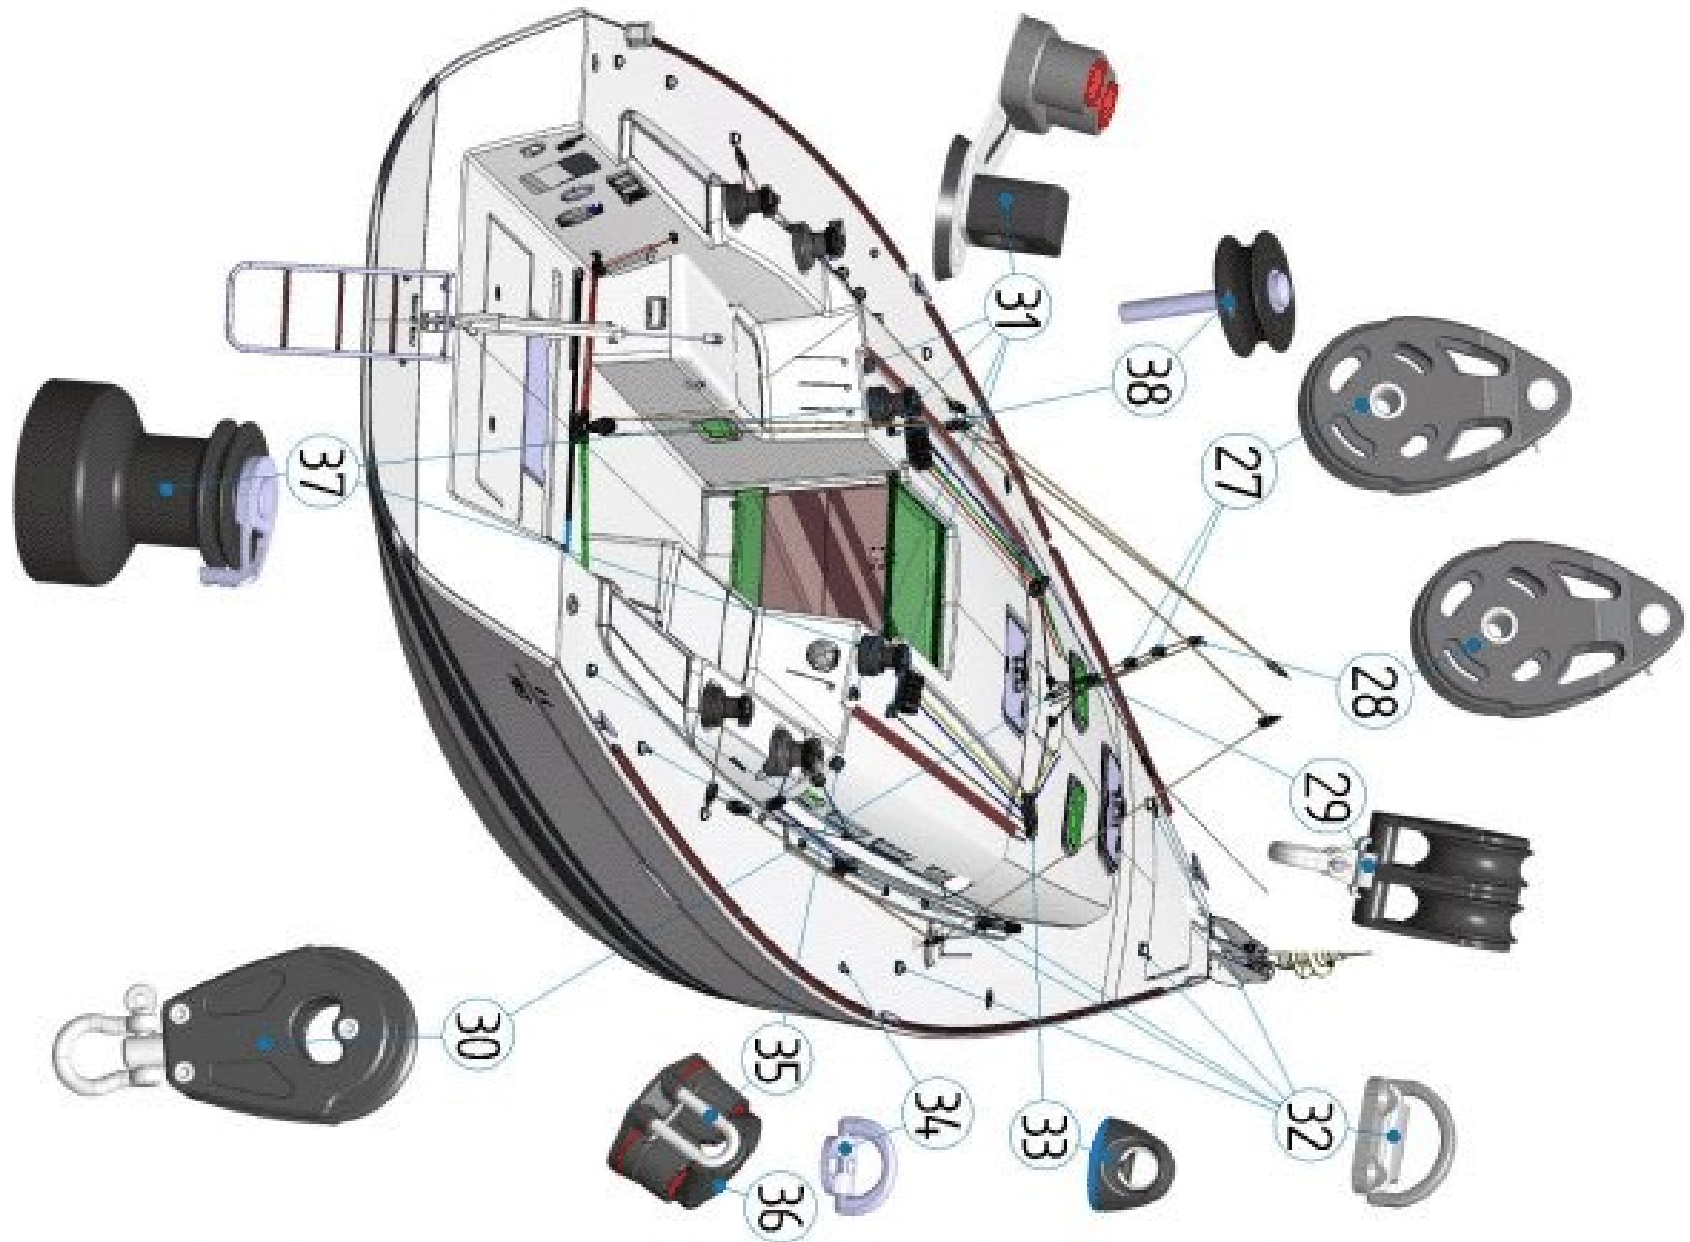

RUNNING RIGGING DECK GEAR

RUNNING RIGGING DECK GEAR

RUNNING RIGGING DECK GEAR

RUNNING RIGGING DECK GEAR

RUNNING RIGGING DECK GEAR

RUNNING RIGGING DECK GEAR

option	Pos.	Part No.	Description	Quant. per boat	Version / Option	SS_FAM	Beginning hull number	Ending hull number
	1	085536	RAIL GENOIS TI L1500	4,000				
	2	085537	GENOA CAR RACING T1	2,000				
	3	085538	AFT GENOA TRACK END T1	2,000				
	4	085539	EMB.RAIL GENOIS AV 2X40MM	2,000				
	5	085540	GENOA TRACK END AFT SINGLE	4,000				
	6	067423	SINGLE TURNING BLOCK ESP57MM AL 3FIX	2,000				
	7	975154	SINGLE BLOCK SWIVEL D40 CARBO	2,000				
	8	851110	HY BEAM 150 CLEAT	2,000				
	9	990491	GUIDE TAQUET H375	2,000				
	10	041503	ARTICULATED CHAINPLATE D6 BREAK 1600KG	3,000				
	11	072972	S/S RING DIA 16 SPINLOCK AM	1,000				118
	11	127784	S/S RING DIA 16 SPINLOCK NM	1,000			119	
	12	968720	HARKEN WINCH 48_2 STA	2,000				59
	12	091124	HARKEN WINCH 50_2 STA	2,000			60	
	13	085541	RAIL GV L 1200 HB MIDRANGE	1,000				170
	13	125704	RAIL GV L 1200 LP MR H PORTE	1,000			171	
	14	084203	NYLON WEDGE MAINSAIL TRACK 10X25X 470	1,000				2
	14	084203	NYLON WEDGE MAINSAIL TRACK 10X25X 470	3,000			3	
	15	030703	END STOP FOR GENOA TRACK HARKEN 1522	1,000				170
	15	124222	STOP TRACK-END FITTING LP MR H	2,000			171	
	16	085543	MAINSAIL TRAVELLER H1627+H6058	1,000				170
	16	124342	MAINSAIL TRAVELLER PTFIX MR H	1,000			171	
	17	976066	HARKEN SINGLE SWIVEL BLOCK 166	6,000				
	18	085544	SINGLE BLOCK ESP57 VERT.+RESS	2,000				
	19	060635	SINGLE BLOCK W BECKET D40 CARBO H2637	2,000				