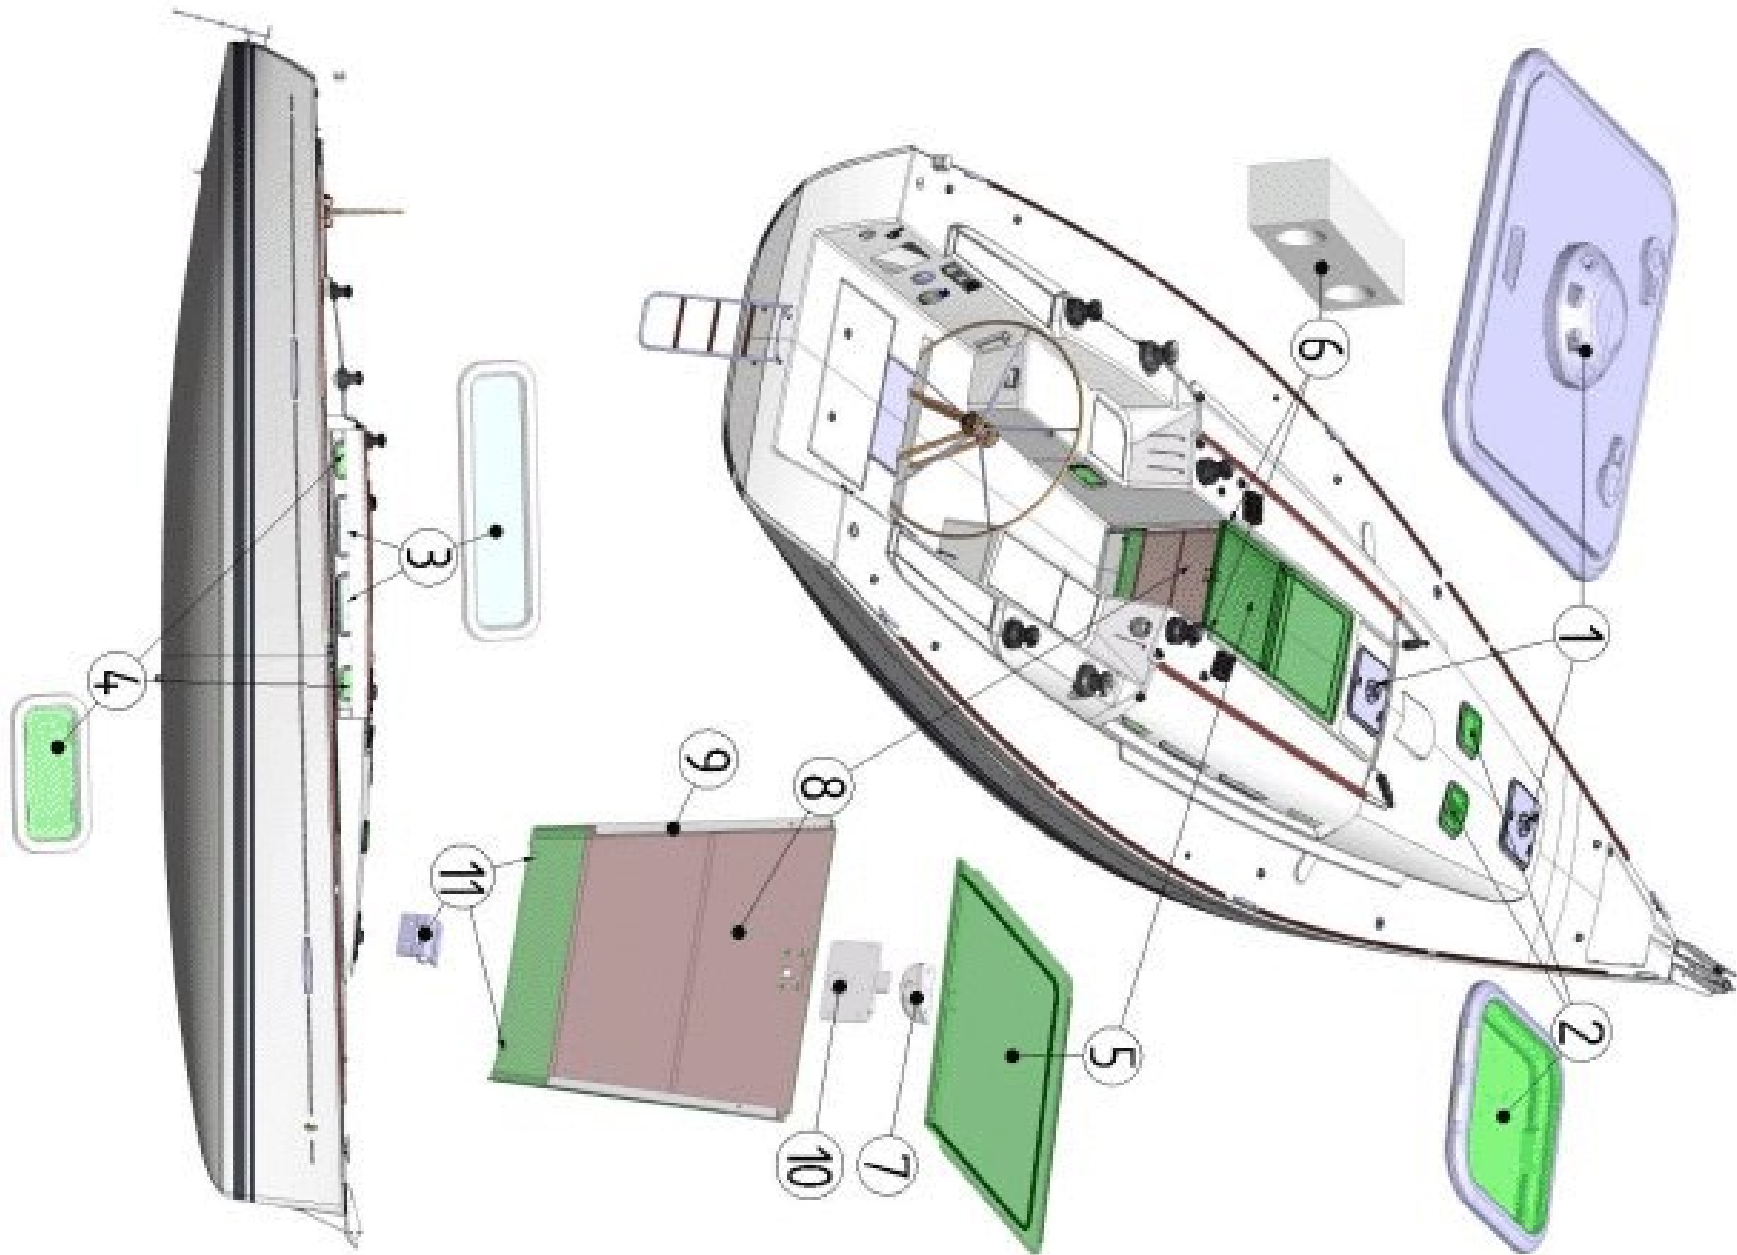

PORTS OPENINGS AND AERATION OF CAOCHROOF

PORTS OPENINGS AND AERATION OF CAOCHROOF

option	Pos.	Part No.	Description	Quant. per boat	Version / Option	SS_FAM	Beginning hull number	Ending hull number
	1	903378	OPEN. HATCH 442X442 T44-5 GREY VENT.	2,000				
	1	075887	BLIND HSH2 WHITE	2,000				
	1	163133	RUBBER SEAL KIT 442X442 T44-5 GR	2,000				
	2	903377	OPEN.HATCH 260X260 T10-3 GREY	2,000				
	2	986715	WINDOW BLIND CURTAIN 290X310	2,000				
	2	163132	SET JOINT OPEN DECK HATCH 260X260 T10-3	2,000				
	3	903520	PORTLIGHT R60-1I 627X171 RE-GREY-ANOD-LE	4,000				191
	3	140072	HUB.R60-1I 627X171 RE-GR-AN-L2	4,000			192	213
	3	163947	HUB R60-1I 627X171 RE-GR-NO-L2	4,000			214	
	4	903518	PORTLIGHT R34I 347X171 RE-GREY-ANOD-LEW	4,000				191
	4	140070	HUB.R34I 347X171 RE-GR-AN-L NM	4,000			192	213
	4	163948	HUB R34I 347X171 RE-GR-NO-L2L2	4,000			214	
	5	081597	SLIDING HATCH 1040X 816X15 18400	1,000				88
	5	121517	SLIDING HATCH 1040X 816X15 F.WOOD GREY	1,000			89	
	6	025578	STOP 60X20X15 2 HOLES D6 NYL	4,000				
	7	007546	SLIDING HATCH INTERIOR ALU HANDLE	1,000				
	8	084097	ENTRANCE DOOR 18400	1,000				
	9	084098	GLISSIERE ENTREE 18400 AM	1,000				199
	9	140479	GLISSIERE ENTREE 18400 NM	1,000			200	
	10	060940	S S LOCK COMPANIONWAY NM	1,000				213
	10	160416	S S LOCK COMPANIONWAY RAZETO	1,000			214	
	11	063302	HINGE ALU COMP THRESHOLD	2,000				