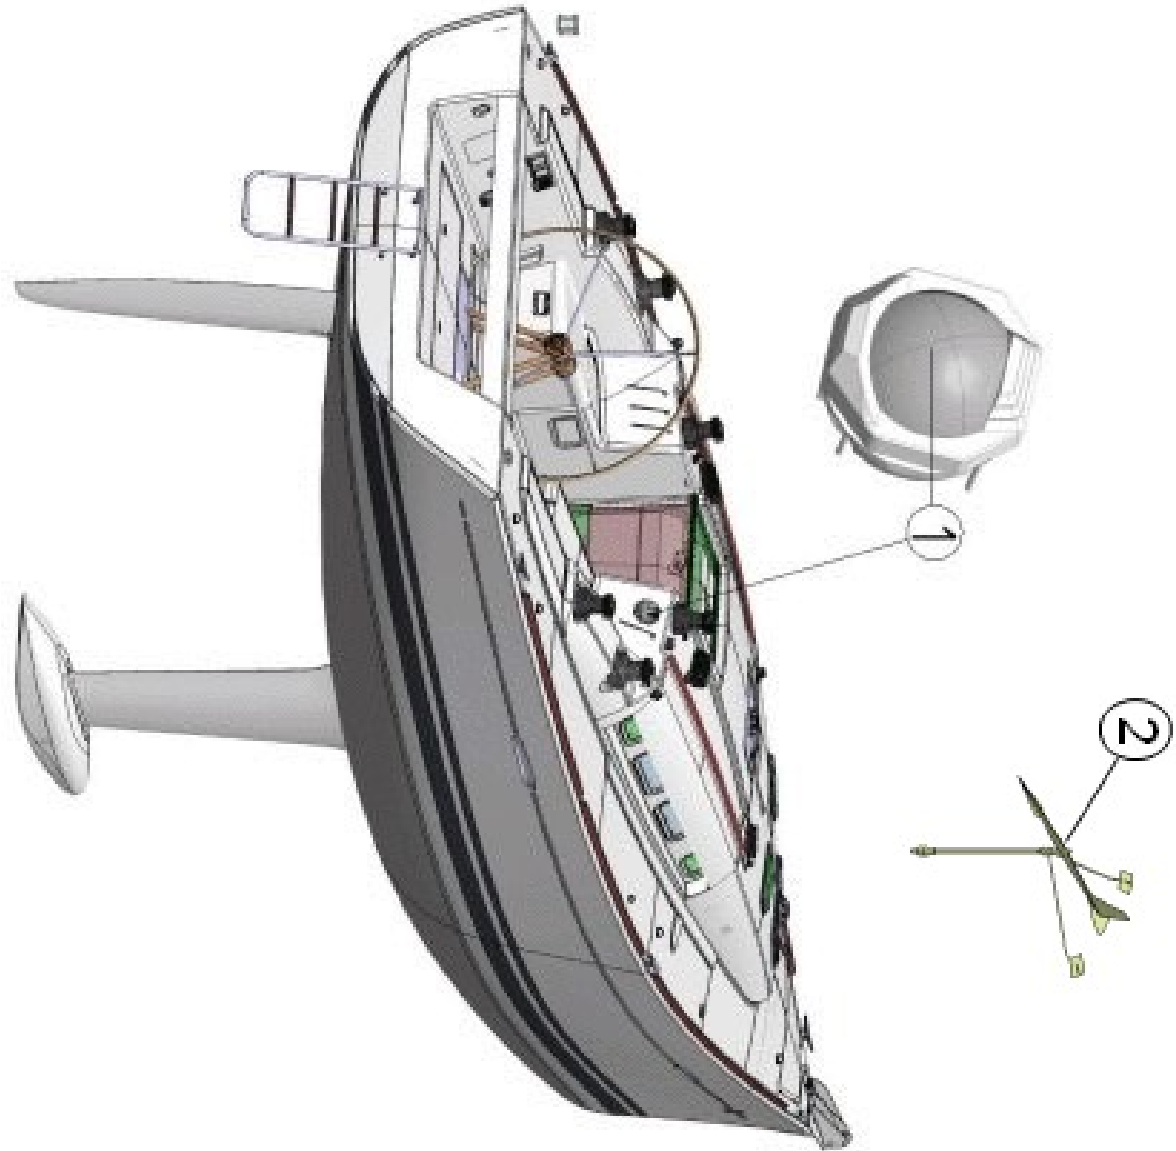

NAVIGATION INSTRUMENTS

NAVIGATION INSTRUMENTS

option	Pos.	Part No.	Description	Quant. per boat	Version / Option	SS_FAM	Begining hull number	Ending hull number
	1	18400000RNE12I	ECRAN A75 TRAC INT	,000				
	1	18400000RNR07TK	2 REPETITEUR PIED MAT TACTICK	,000				
	1	18400000RNT301A	TRIFONCTION TACTICK 1 AFFICH	,000				
	1	18400000RNT31	ANEMO-GIROUETTE TACTICK+AFFIC	,000				
	1	040276	BULKHEAD COMPASS D130 WHITE MAST	1,000				2
	1	059723	COMPASS CVENC1 ZONE 12V	1,000			3	219
	1	148883	COMPASS HIDING PIECE/NOT AVAILABLE	1,000			3	
	1	184419	WHITE PLASTIMO CON COMPASS 101 MZ	1,000			220	
	2	462200	WINDEX VANE	1,000			171	