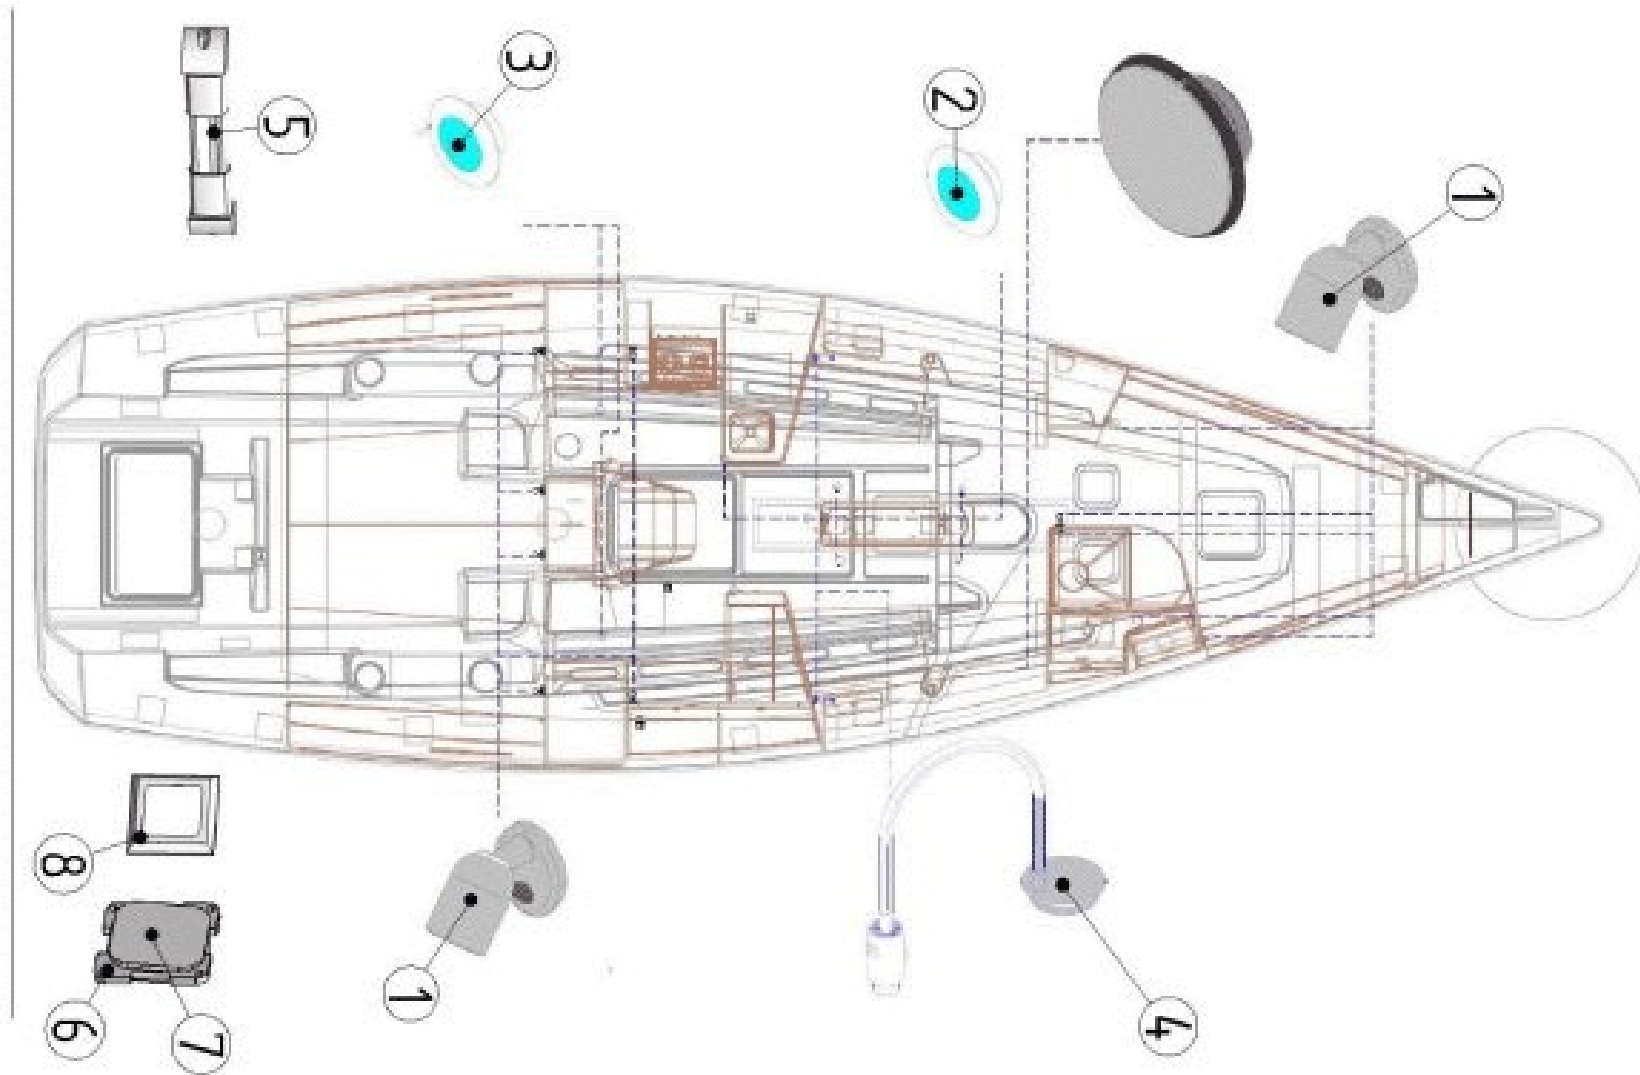

LIGHTS

LIGHTS

option	Pos.	Part No.	Description	Quant. per boat	Version / Option	SS_FAM	Begining hull number	Ending hull number
	1	077593	ARTICULATED LIGHT CHROMED OSCULATI	10,000				
	1	148983	BULB 012V-10W	10,000				
	2	082732	CEILING LIGHT ATLANTA 12V-05W CR	6,000				96
	2	119585	CEILING LIGHT ROUND S/S 12V STDG'RES'	6,000			97	
	3	077635	HALOGEN CEILING LIGHT SWITCH	2,000				96
	3	119583	CEILING LIGHT ROUND S/S+SWITCH 12V STDC	2,000			97	
	3	133883	CEILING LIGHT ROUND S/S+SWITCH APQ STG	2,000				216
	3	171437	POW LED CEILING LIGHT RND SS 12V SWT	2,000			217	
	4	074032	PART NO LONGER AVAILABLE	2,000				166
	4	127762	LAMPE FLEX.12/24V MAYA 6LED	2,000			167	199
	4	146807	FLEXIBLE LIGHT 12 24V MAYA WHITE NEW	2,000			200	
	5	956117	LIGHT BAR INDIRECT 12V 10W	1,000				
	6	082051	SINGLE SWITCH	1,000				
	7	082056	BUTTON SINGLE WHITE	1,000				
	8	072240	SOFTLINE WHITE SINGLE FRAME	1,000				