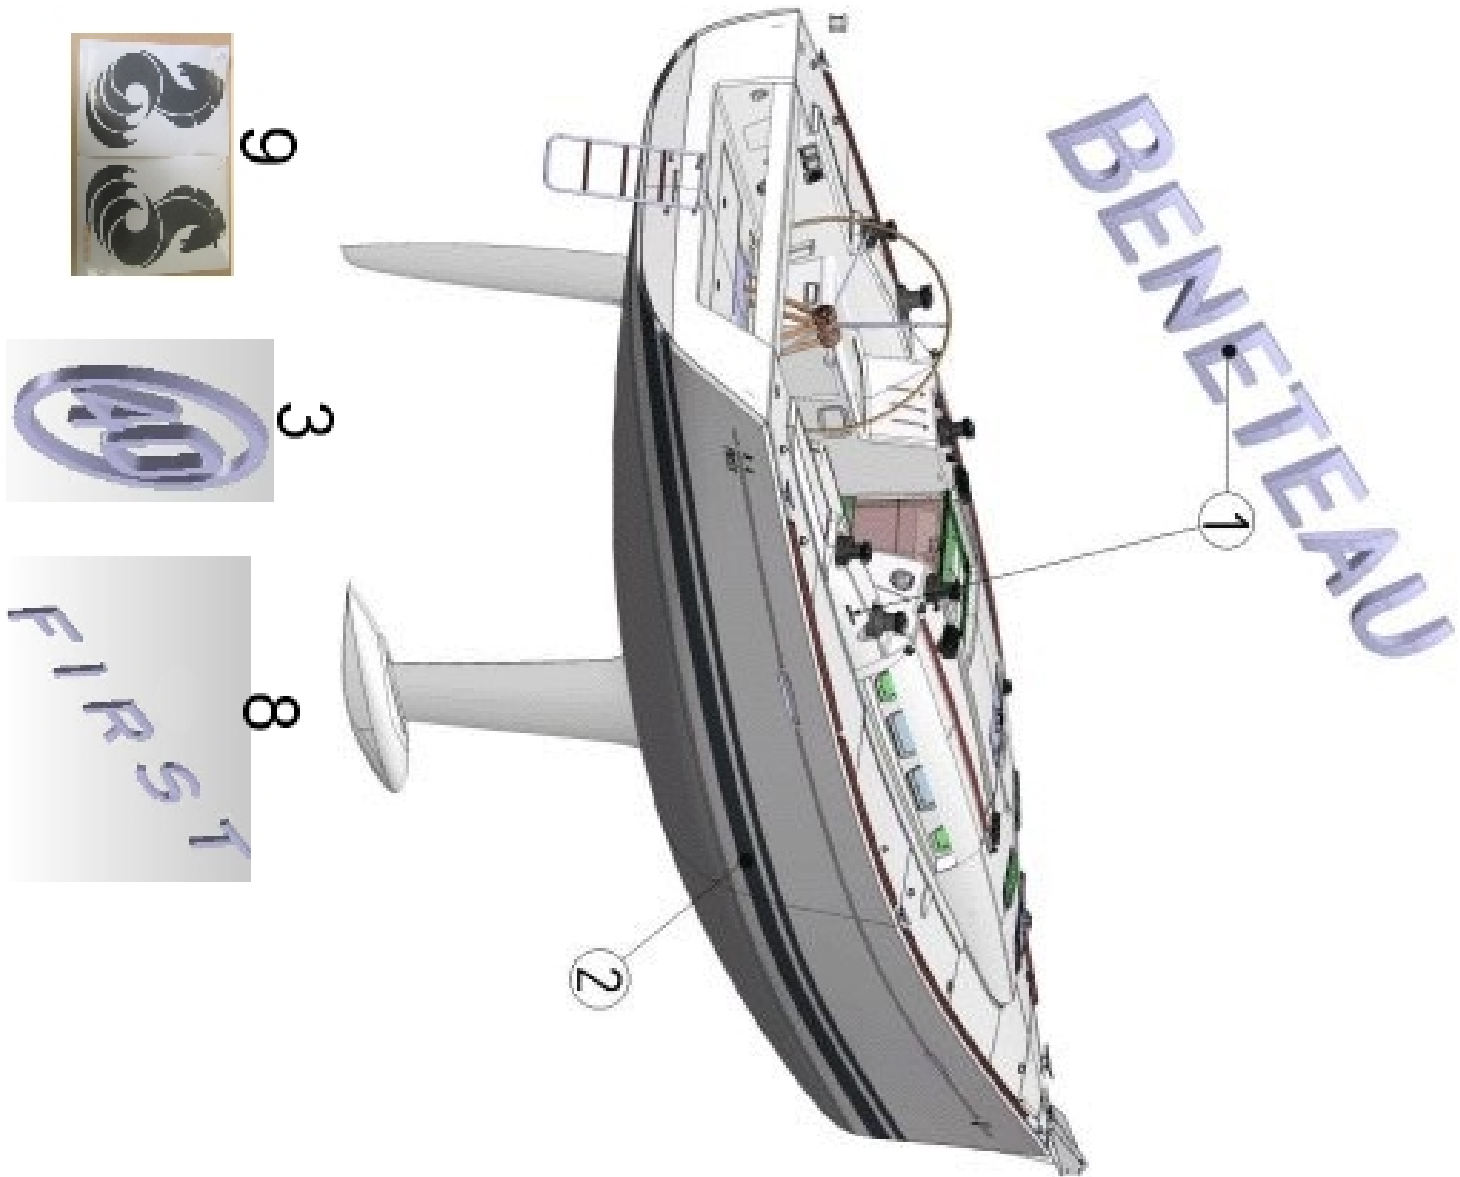

EXTERIOR DECORATION

EXTERIOR DECORATION

option	Pos.	Part No.	Description	Quant. per boat	Version / Option	SS_FAM	Begining hull number	Ending hull number
	1	18400000BDA01	CLUB RACER DECORATION	,000				
	1	079681	ABS BENETEAU CHROME LOGO 2008	3,000				
	2	086053	DECORATION 18400	1,000				213
	2	163937	DECORATIVE STRIP GREY METAL3M50-585H40	15,000			214	
	2	163938	DECORATIVE STRIP GREY META3M50-585H100	6,000			214	
	2	166504	DECORATIVE STRIP GREY METAL3M50-585H15	19,000			214	
	3	163933	MONGRAM 40 GRIS METAL3M50-585	1,000			214	
	8	163936	MONGRAM FIRST BLANC HX30BPEB5	1,000			214	
	9	140218	MONOGRAM HIPPO GREY METAL 9, 2CM-13,6	1,000			214	
	10	165533	DECO STRIP BLACK MAT 821PF H80	2,000				
	11	165534	DECO STRIP BLACK MAT 821PF H150	6,000				