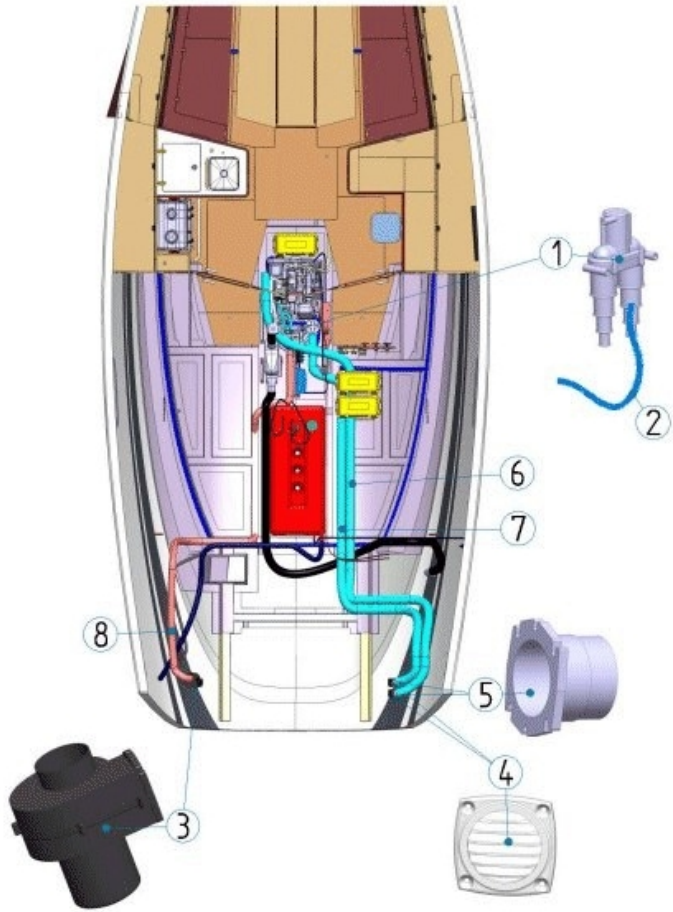

COOLING ENGINE