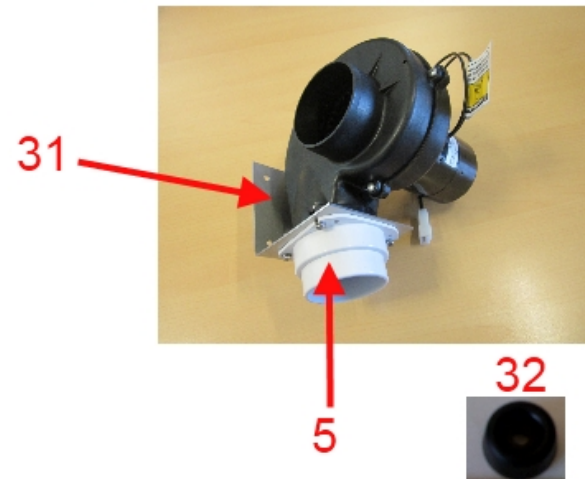

nouveau montage à partir N°210