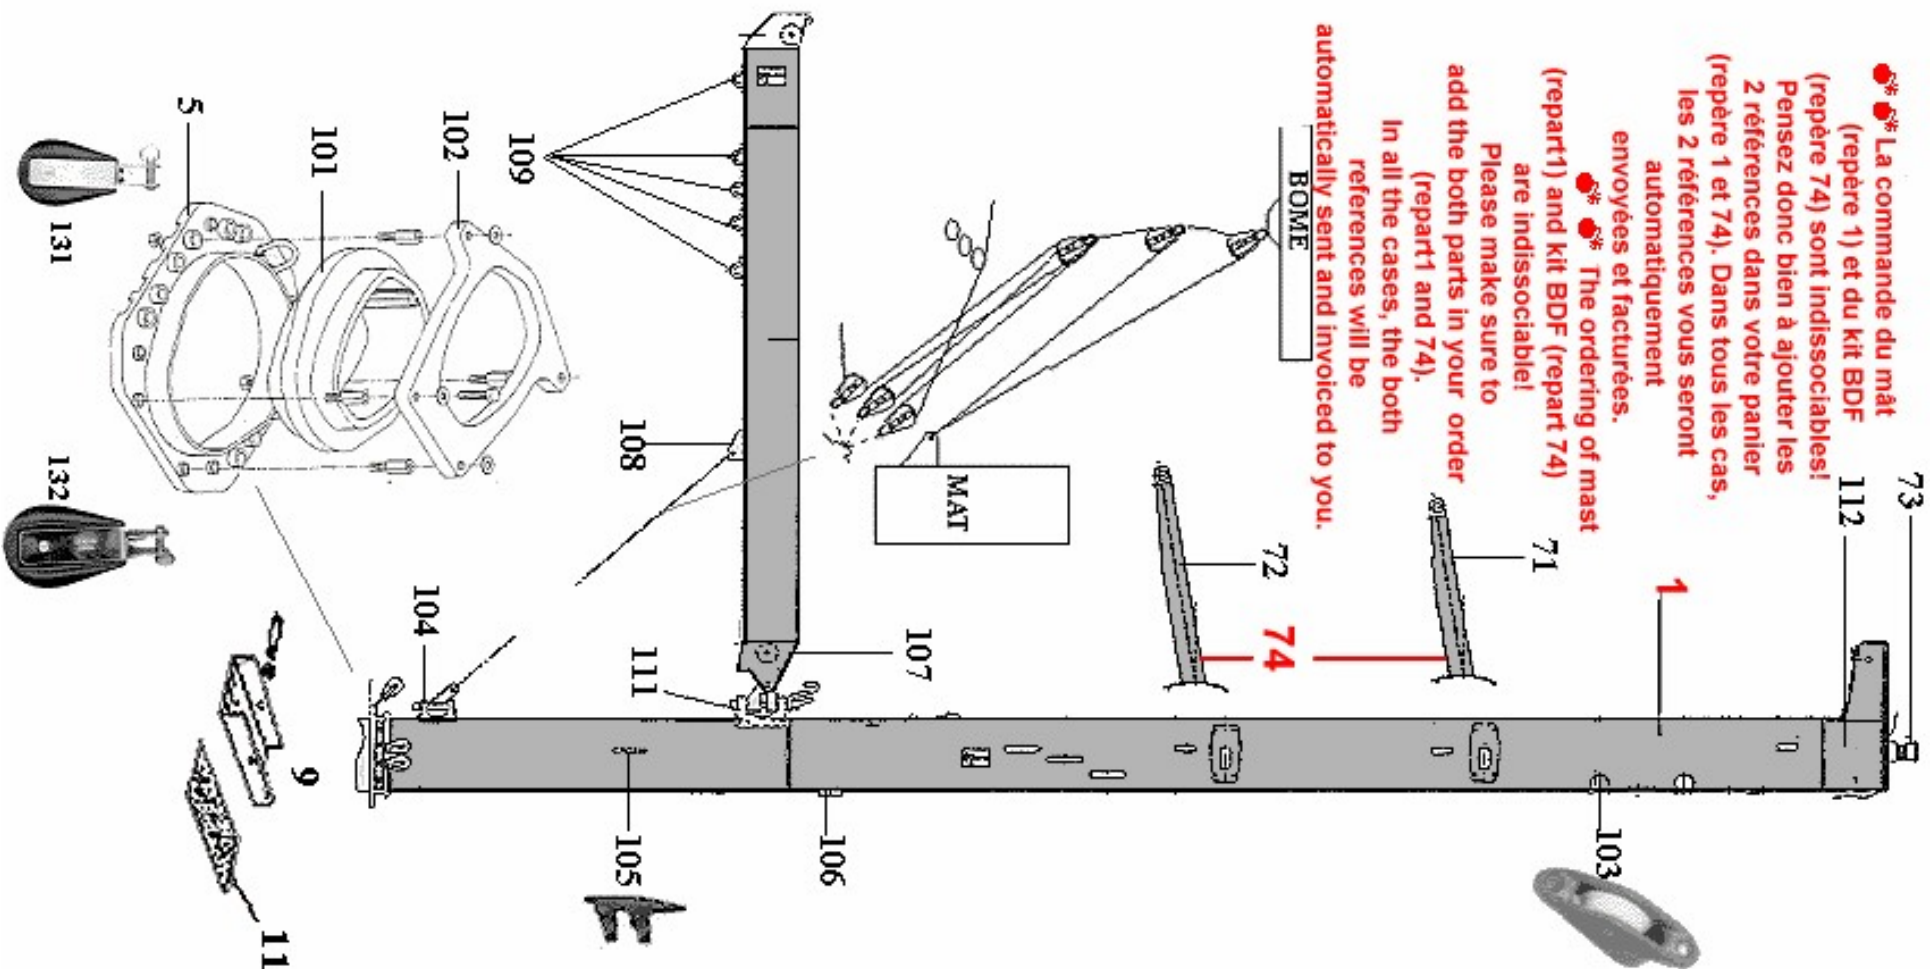

SPARS-MAST-BOM-SPINNAKER POLE

●* La commande du mât
 (repère 1) et du kit BDF
 (repère 74) sont Indissociables!
 Pensez donc bien à ajouter les
 2 références dans votre panier
 (repère 1 et 74). Dans tous les cas,
 les 2 références vous seront
 automatiquement
 envoyées et facturées.
 ●* The ordering of mast
 (repair1) and Kit BDF (repair 74)
 are indissociable!
 Please make sure to
 add the both parts in your order
 (repair1 and 74).
 In all the cases, the both
 references will be
 automatically sent and invoiced to you.

SPARS-MAST-BOM-SPINNAKER POLE

option	Pos.	Part No.	Description	Quant. per boat	Version / Option	SS_FAM	Beginning hull number	Ending hull number
	1	047761	MAST 18317 ALONE LONG STD	1,000			14	
	1	047758	MAST 18317 ALONE STD	1,000			2	12
	1	047761	MAST 18317 ALONE LONG STD	1,000				1
	3	047759	BOOM 18317 COMPLTE STANDARD	1,000				
	5	072943	LIGHT ALLOY PARTNER FITTING 18317 N3	1,000			410	1093
	5	046117	LIGHT ALLOY PARTNER FITTING 18317	1,000				409
	5	072943	LIGHT ALLOY PARTNER FITTING 18317 N3	1,000			1094	
	9	046118	MAST STEP 18317	1,000				
	11	048154	FOOTREST MAST 18317	1,000				
	71	046493	SPREADER PUSHING 15 18317 UPPER	1,000				
	72	046125	SPREADER PUSHING 15 18317 LOWER	1,000				
	73	387700	WHITE NAVIGATION LIGHT 360 12V-10W	1,000				
	74	047760	SPREADERS KIT + ACCESSORIES 18317	1,000				
	101	046571	PARTNER FITTING WEDGE 18317	1,000				
	102	046572	C PLATE PARTNER FITTING 18317	1,000				
	103	188520	ALUMINIUM SHEAVE BOX ISO 000011	1,000				
	104	052998	VANG FITTING/MAST	1,000				
	105	016838	MAST CLEAT 120MM	1,000				
	106	035648	SPIPOLE RING 14321 SPARCRAFT	1,000				
	107	053026	FWD BOOM END FITTING	1,000				
	108	053025	BOOM DOWNHAUL FITTING	1,000				
	109	053027	BOOM PADEYE	1,000				
	111	053024	GOOSENECK	1,000				
	112	053023	COMPLETE MASTHEAD	1,000				
	131	054343	SINGLE BLOCK W SWIVEL	5,000			410	
	131	053400	SINGLE BLOCK W TOGGLE FIXED	5,000				409
	132	041845	BLOCK MAST STEP 14364 REF WE3	3,000			410	