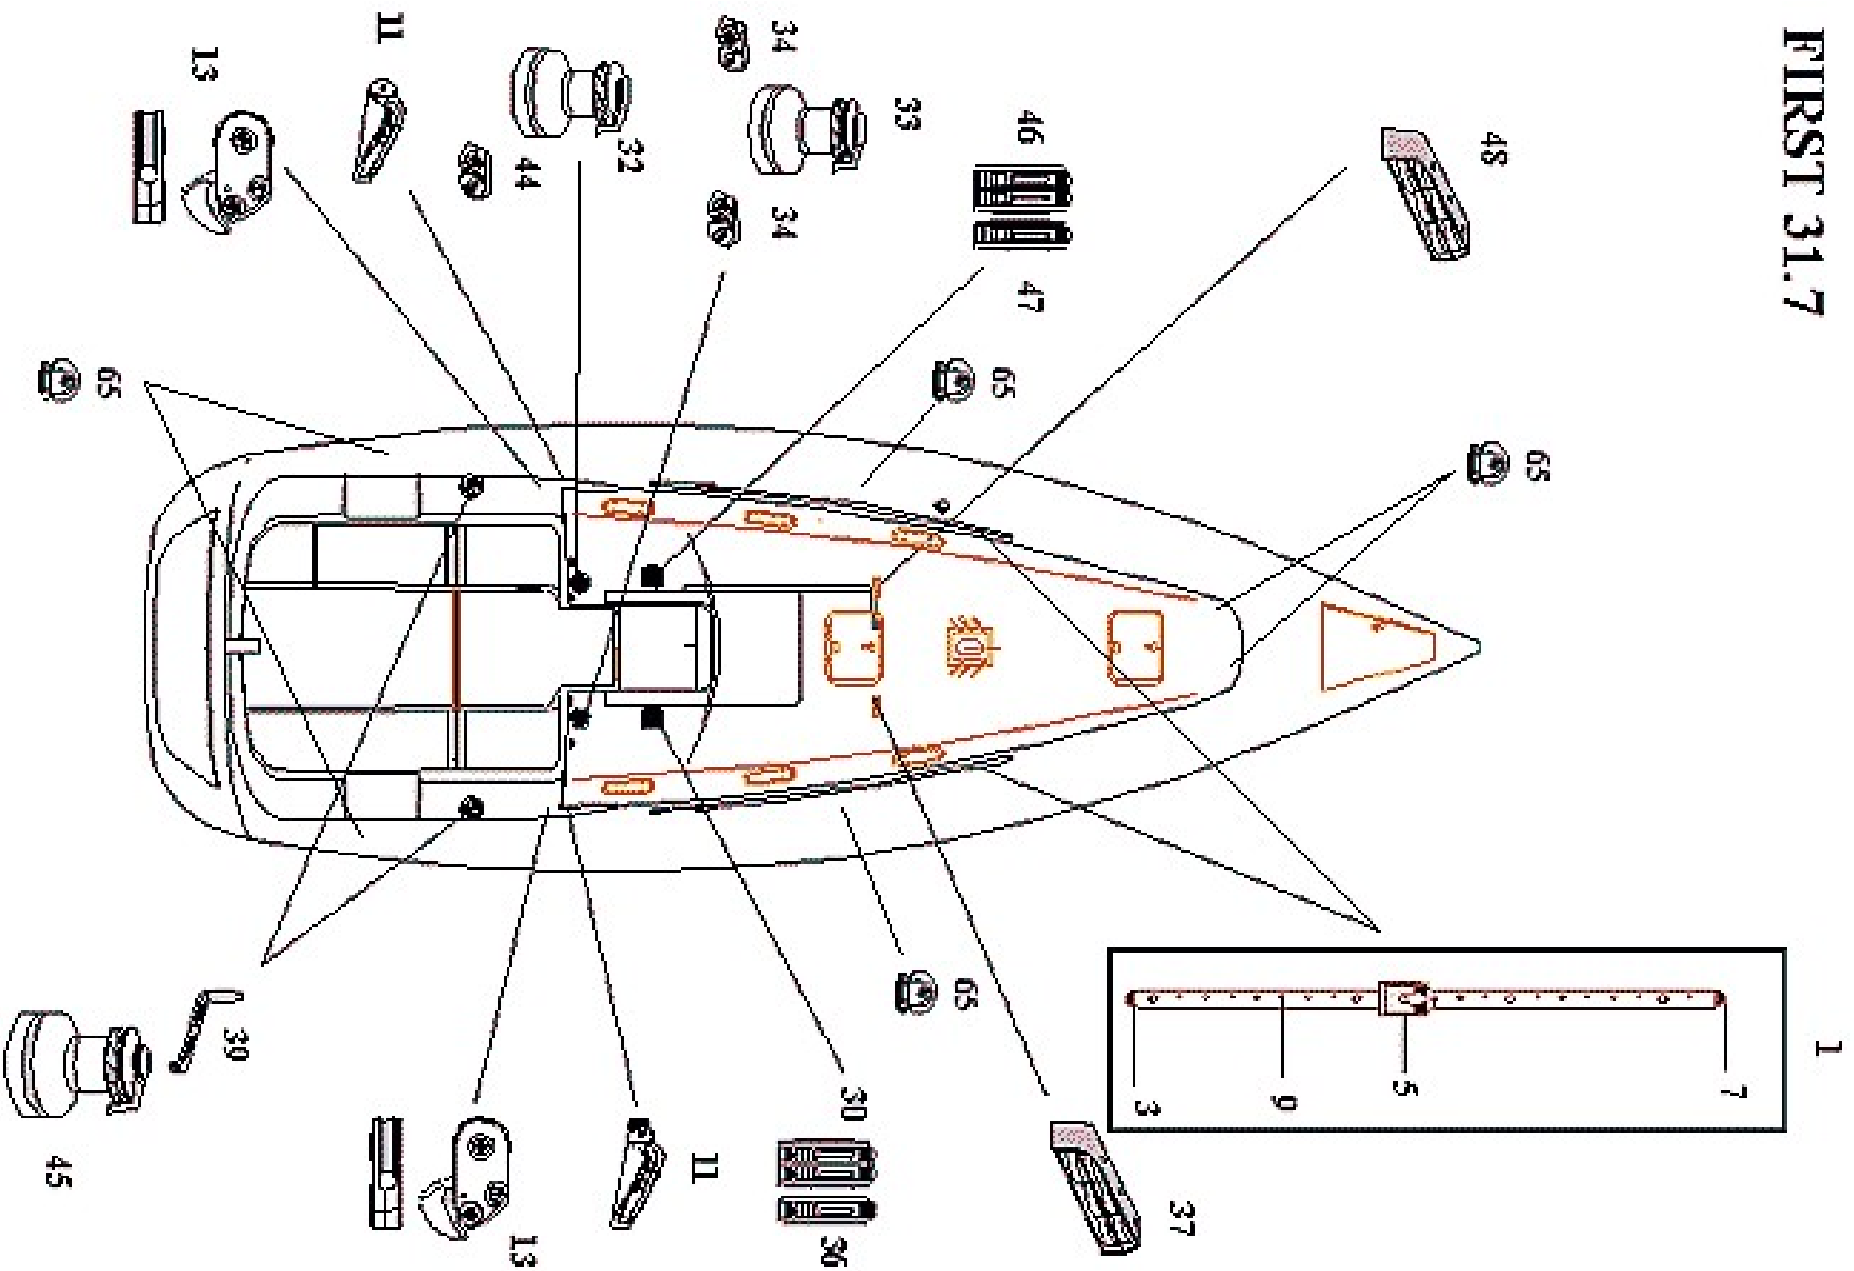

FIRST 31.7

RUNNING RIGGING DECK GEAR

First 31.7

First 31.7

Montage
du palan fin

First 31.7

Version Croisière

Tambour démontable

RUNNING RIGGING DECK GEAR

option	Pos.	Part No.	Description	Quant. per boat	Version / Option	SS_FAM	Begining hull number	Ending hull number
	1	046870	GENOA TRACK L2500 T1 COMPLET	2,000				
	3	032969	GENOA TRACK SINGLE T1 LEWMAR	2,000				
	5	047008	GENOA LEAD+CYL PAD T1+SHEAVE	2,000				
	7	033999	GENOA TRACK END FITTING LEWMAR STD	2,000				
	9	046871	GENOA TRACK L2500 T1 ALONE	2,000				
	11	243400	LIGHT ALLOY VERTICAL CLAM CLEAT 211	2,000				
	13	981698	TURNING BLOCK	2,000				
	15	046949	MAINSAIL TRACK L 1600 COMPLET 18317	1,000				
	17	046528	BEAM MAINSAIL TRACK 18317	1,000				
	19	031126	MAINSAIL DRUM HARKEN 144	1,000				
	20	055433	STOPPER XA1 BLACK AUTOM SINGLE NM	1,000	VOILES CROISIERE			
	21	060025	FURLING DRUM KIT 18317 LAC+RIDOIR	1,000	VOILES CROISIERE		817	1350
	21	059984	FURLING DRUM KIT 18317 ALU DISMANTLED	1,000	VOILES CROISIERE		704	816
	21	048427	FURLING DRUM KIT 18317 ALU DISMANTLED	1,000	VOILES CROISIERE		14	703
	21	047543	FURLING DRUM KIT 18317 DISMANTLED	1,000	VOILES CROISIERE			12
	21	026594	SINGLE BLOCK WINCH HA019 HARKEN	1,000				
	21	902797	FURLING DRUM KIT RX130AVR 7/13/100	1,000	VOILES CROISIERE		1351	
	22	048428	ALU FURLING DRUM KIT 18317 AM	1,000	VOILES CROISIERE		14	
	22	046873	GENOA FURLING TUBE 18317	1,000	VOILES CROISIERE			12
	23	712300	SINGLE BLOCK SE 2	1,000	VOILES CROISIERE			
	24	035993	BLOCK STANCHION	1,000	VOILES CROISIERE			