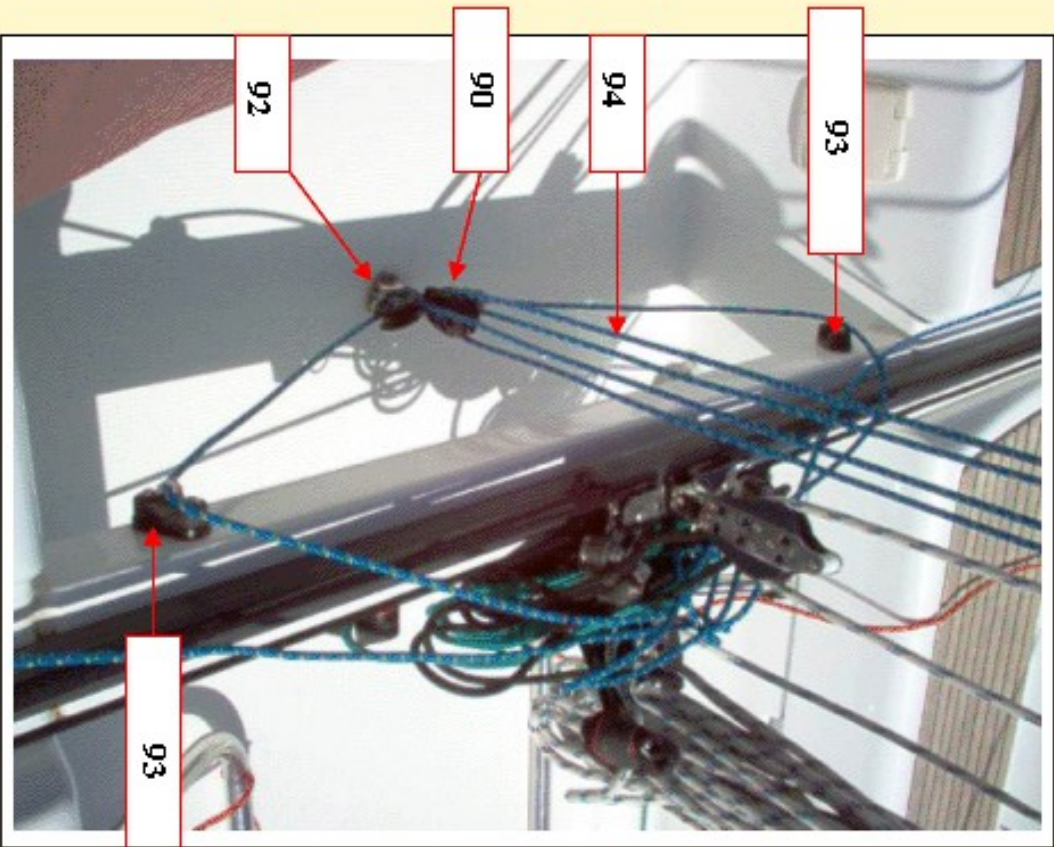

FIRST 31.7

RUNNING RIGGING DECK GEAR

First 31.7

First 31.7

Montage
du palan fin

First 31.7

Version Croisière

Tambour démontable

RUNNING RIGGING DECK GEAR

option	Pos.	Part No.	Description	Quant. per boat	Version / Option	SS_FAM	Begining hull number	Ending hull number
	1	046870	GENOA TRACK L2500 T1 COMPLET	2,000				
	3	032969	GENOA TRACK SINGLE T1 LEWMAR	2,000				
	5	047008	GENOA LEAD+CYL PAD T1+SHEAVE	2,000				
	7	033999	GENOA TRACK END FITTING LEWMAR STD	2,000				
	9	046871	GENOA TRACK L2500 T1 ALONE	2,000				
	11	243400	LIGHT ALLOY VERTICAL CLAM CLEAT 211	2,000				
	13	981698	TURNING BLOCK	2,000				
	15	046949	MAINSAIL TRACK L 1600 COMPLET 18317	1,000				
	17	046528	BEAM MAINSAIL TRACK 18317	1,000				
	19	031126	MAINSAIL DRUM HARKEN 144	1,000				
	20	055433	STOPPER XA1 BLACK AUTOM SINGLE NM	1,000	VOILES CROISIERE			
	21	060025	FURLING DRUM KIT 18317 LAC+RIDOIR	1,000	VOILES CROISIERE		817	1350
	21	059984	FURLING DRUM KIT 18317 ALU DISMANTLED	1,000	VOILES CROISIERE		704	816
	21	048427	FURLING DRUM KIT 18317 ALU DISMANTLED	1,000	VOILES CROISIERE		14	703
	21	047543	FURLING DRUM KIT 18317 DISMANTLED	1,000	VOILES CROISIERE			12
	21	026594	SINGLE BLOCK WINCH HA019 HARKEN	1,000				
	21	902797	FURLING DRUM KIT RX130AVR 7/13/100	1,000	VOILES CROISIERE		1351	
	22	048428	ALU FURLING DRUM KIT 18317 AM	1,000	VOILES CROISIERE		14	
	22	046873	GENOA FURLING TUBE 18317	1,000	VOILES CROISIERE			12
	23	712300	SINGLE BLOCK SE 2	1,000	VOILES CROISIERE			
	24	035993	BLOCK STANCHION	1,000	VOILES CROISIERE			