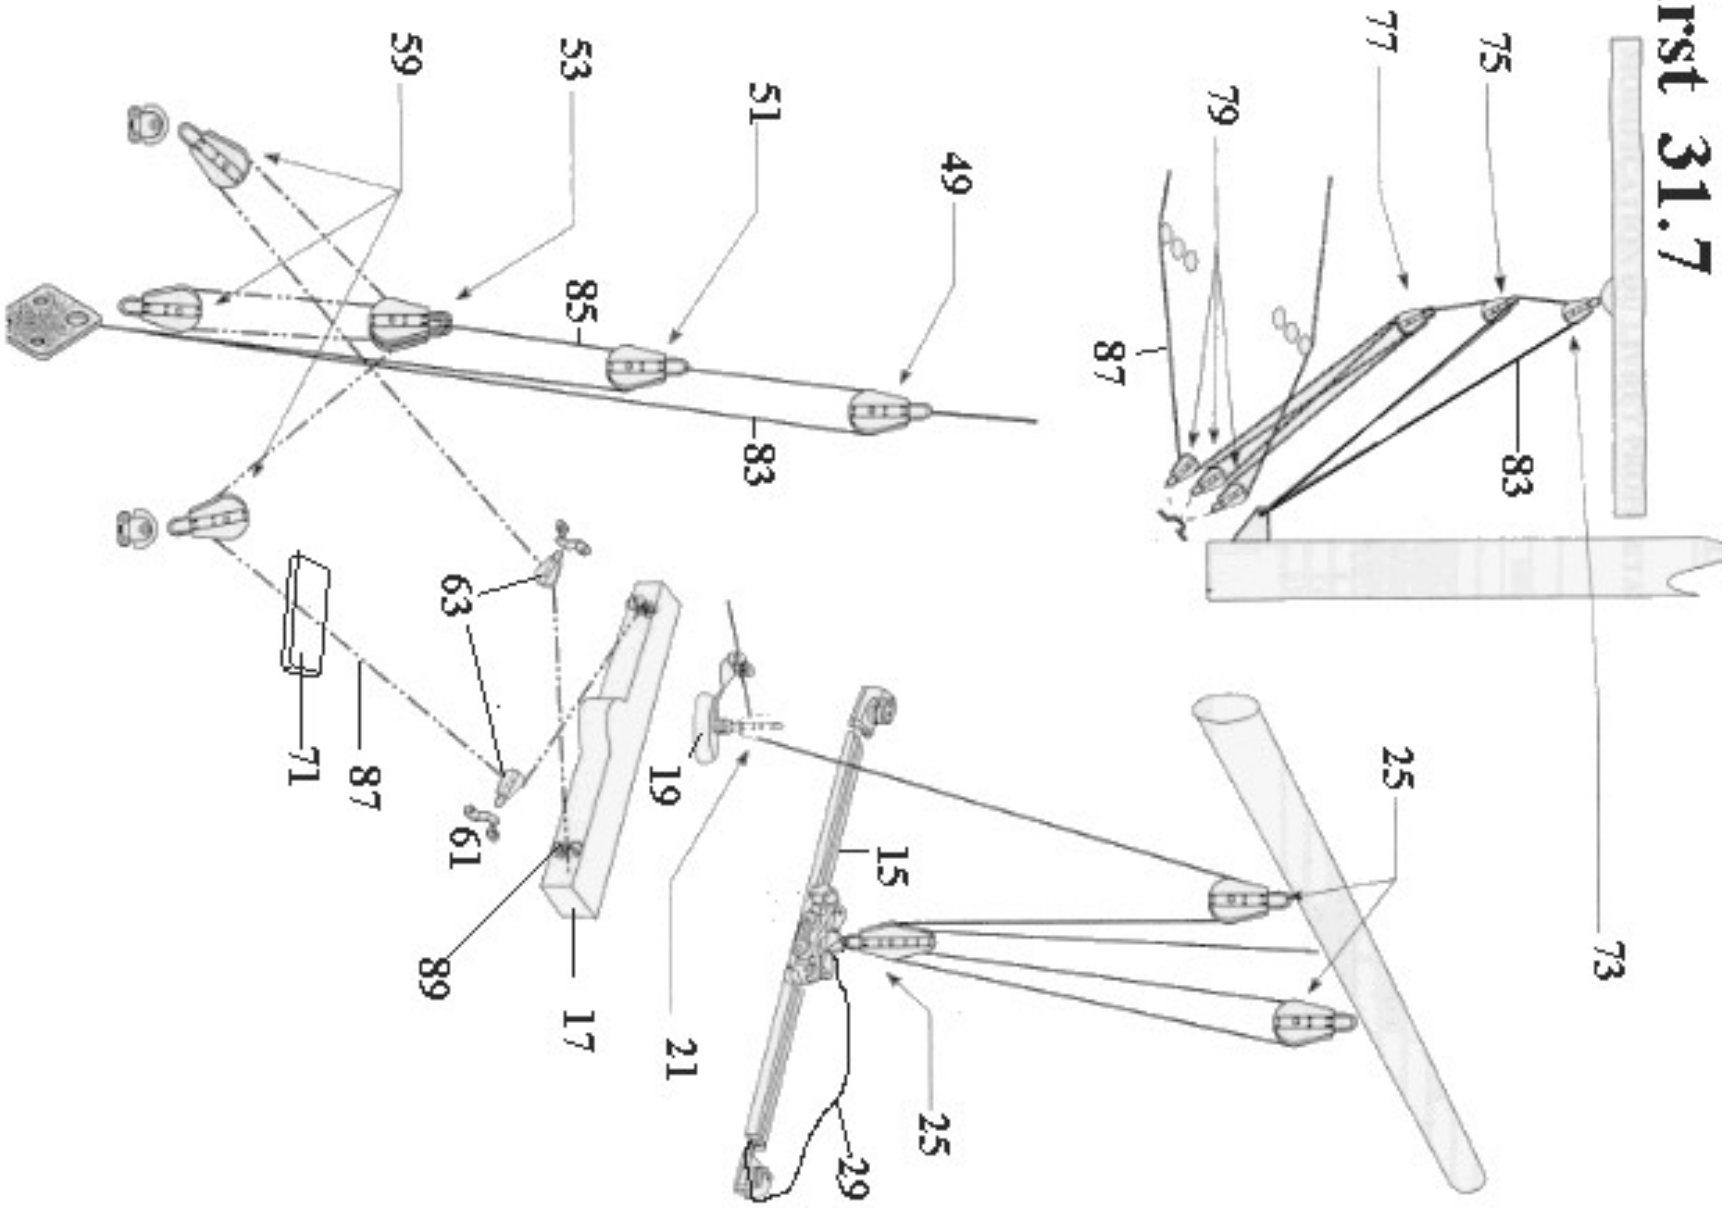

FIRST 31.7

RUNNING RIGGING DECK GEAR

First 31.7

First 31.7

Montage
du palan fin

First 31.7

Version Croisière

Tambour démontable

RUNNING RIGGING DECK GEAR

option	Pos.	Part No.	Description	Quant. per boat	Version / Option	SS_FAM	Begining hull number	Ending hull number
	1	046870	GENOA TRACK L2500 T1 COMPLET	2,000				
	3	032969	GENOA TRACK SINGLE T1 LEWMAR	2,000				
	5	047008	GENOA LEAD+CYL PAD T1+SHEAVE	2,000				
	7	033999	GENOA TRACK END FITTING LEWMAR STD	2,000				
	9	046871	GENOA TRACK L2500 T1 ALONE	2,000				
	11	243400	LIGHT ALLOY VERTICAL CLAM CLEAT 211	2,000				
	13	981698	TURNING BLOCK	2,000				
	15	046949	MAINSAIL TRACK L 1600 COMPLET 18317	1,000				
	17	046528	BEAM MAINSAIL TRACK 18317	1,000				
	19	031126	MAINSAIL DRUM HARKEN 144	1,000				
	20	055433	STOPPER XA1 BLACK AUTOM SINGLE NM	1,000	VOILES CROISIERE			
	21	060025	FURLING DRUM KIT 18317 LAC+RIDOIR	1,000	VOILES CROISIERE		817	1350
	21	059984	FURLING DRUM KIT 18317 ALU DISMANTLED	1,000	VOILES CROISIERE		704	816
	21	048427	FURLING DRUM KIT 18317 ALU DISMANTLED	1,000	VOILES CROISIERE		14	703
	21	047543	FURLING DRUM KIT 18317 DISMANTLED	1,000	VOILES CROISIERE			12
	21	026594	SINGLE BLOCK WINCH HA019 HARKEN	1,000				
	21	902797	FURLING DRUM KIT RX130AVR 7/13/100	1,000	VOILES CROISIERE		1351	
	22	048428	ALU FURLING DRUM KIT 18317 AM	1,000	VOILES CROISIERE		14	
	22	046873	GENOA FURLING TUBE 18317	1,000	VOILES CROISIERE			12
	23	712300	SINGLE BLOCK SE 2	1,000	VOILES CROISIERE			
	24	035993	BLOCK STANCHION	1,000	VOILES CROISIERE			