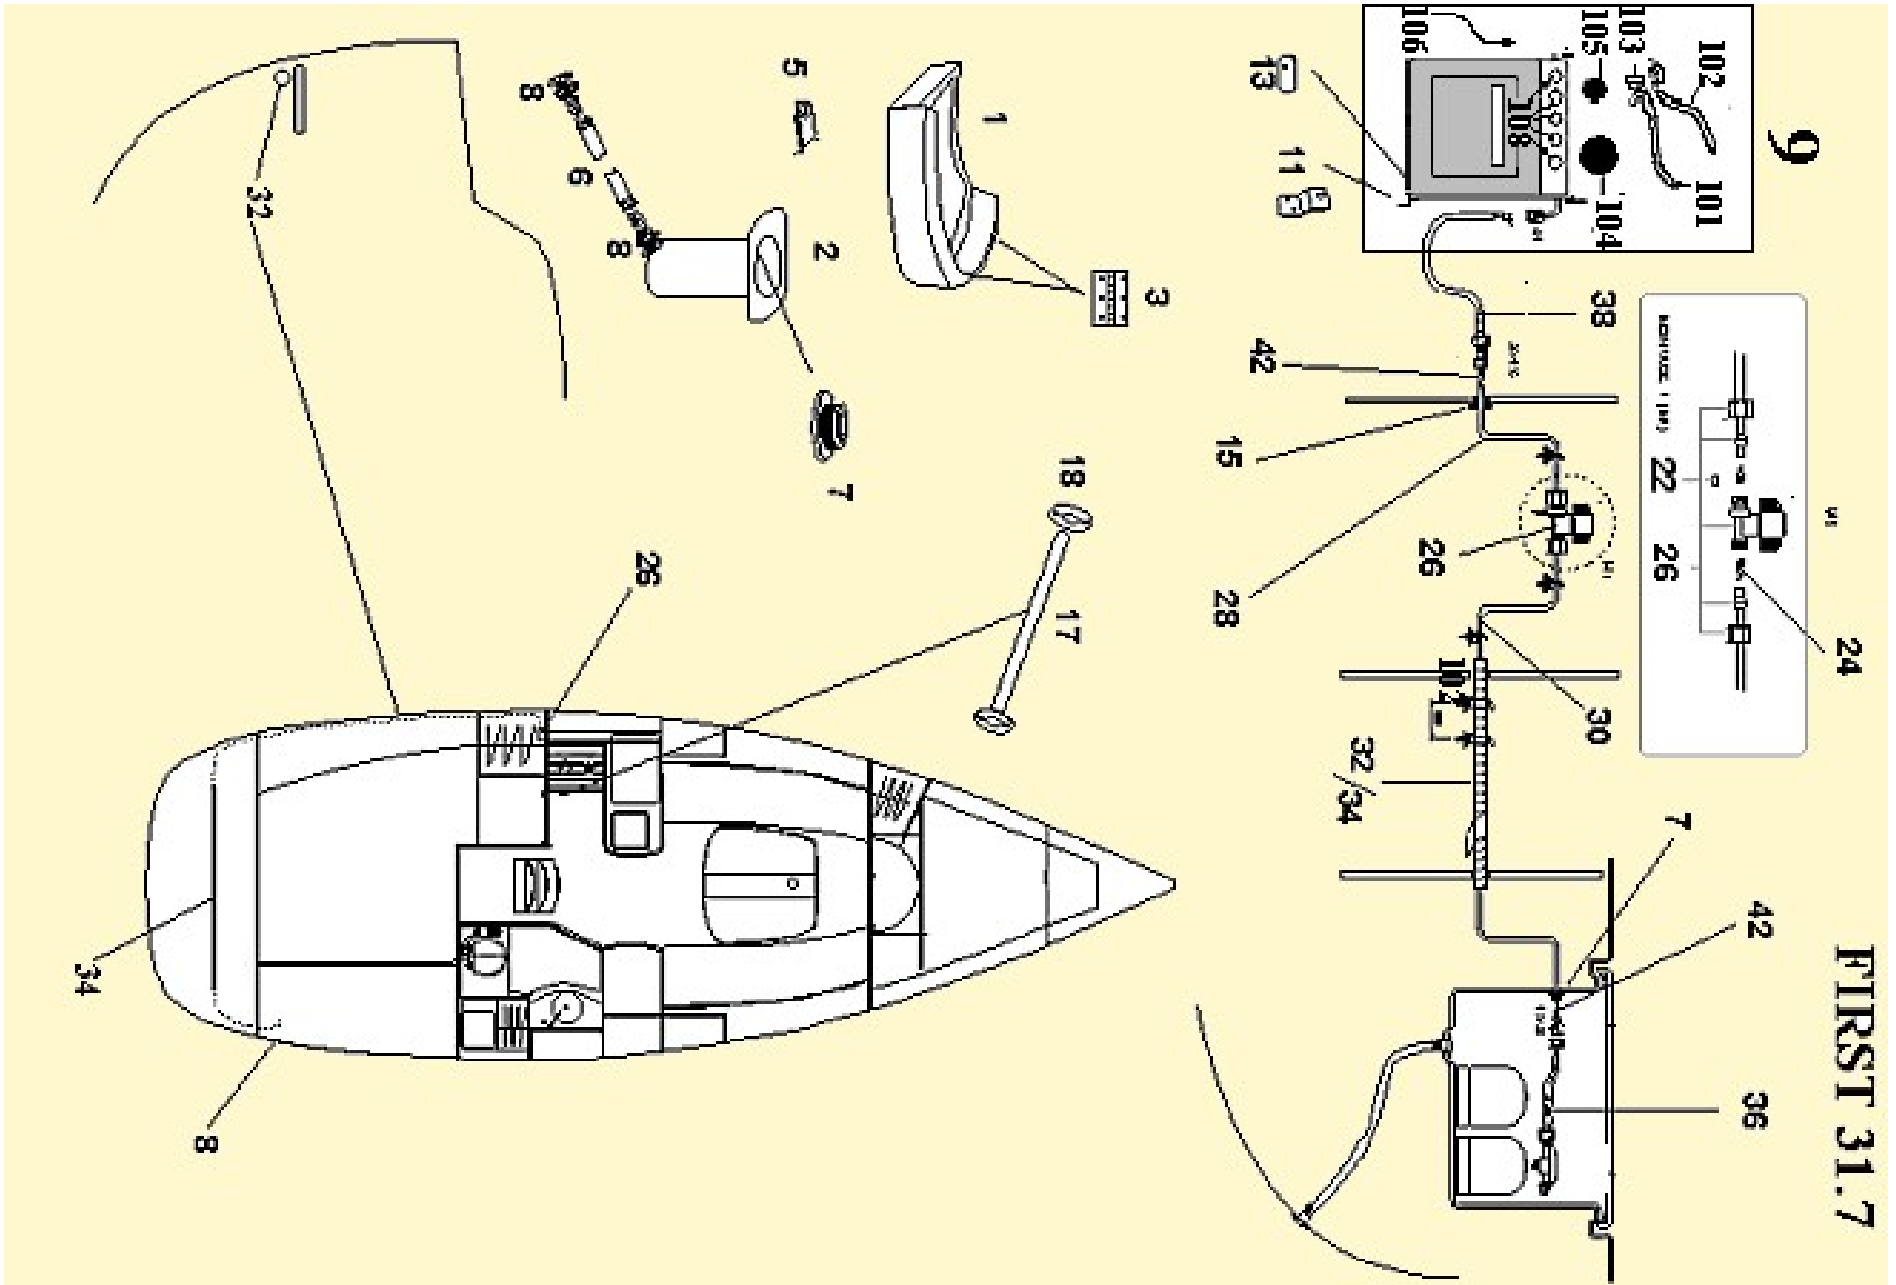

PROPANE GAS CIRCUIT

**PROPANE GAS CIRCUIT**

option	Pos.	Part No.	Description	Quant. per boat	Version / Option	SS_FAM	Begining hull number	Ending hull number
	1	046469L	GAS LOCKER HATCH 18317 AFT STBD SLATED	1,000				
	2	046466	BOX GAZ LOCKER SMALL MODEL BOAT 32	1,000				
	3	001564	S S HINGE 60X50 THICKNESS 2 D 8 PINS	2,000				
	5	024025	RUBBER OMEGA PROFILE STICKY 9X10	2,000				
	6	073338	HOSE RAW WATER ENGIN DIA20 STD G	1,000				
	7	641000	CHROMED BRASS THRU DECK FITTING DIA 8	1,000				
	8	825000	PLASTIC GROOVED SKIN FITTING 20X27	1,000				
	9	981417	S S STOVE GRILL ENO ! NOT AVAILABLE !	1,000				
	11	644100	GAS TAP STOP LUG	1,000				
	13	385700	BIN LATCH (RIGHT)	1,000				
	15	641010	RUBBER THRU DECK FITTING DIA 8	1,000				
	17	004093	BAR L565 STOVE PROTE! NOT AVAILABLE !	1,000				920
	17	066844	BAR L565 STOVE PROTECTION TITANIUM	1,000			921	
	18	790850	S S WASHER FOR STOVE PROTECTING BAR	1,000				
	22	146505	PLYW FOR EYE PLATE GAS TAP	1,000				
	24	198600	BRASS PIPE FOR GAS GERMAN	2,000				
	26	785400	GAS RING TAP	1,000				
	28	T02020010	COPPER TUBE 6X 8 L 0_10 REHEATING	1,000				
	30	T02020700	COPPER TUBE 6X 8 L 7_00 REHEATING	1,000				
	32	T05010300	PIPE 16 L 3_00 RIGITUB	1,000				
	34	T05010300	PIPE 16 L 3_00 RIGITUB	1,000				
	36	049170	GAS HOSE ENO L600 (SET) (C E)	1,000				
	38	049171	GAS HOSE ENO L800 (SET) (C E)	1,000				