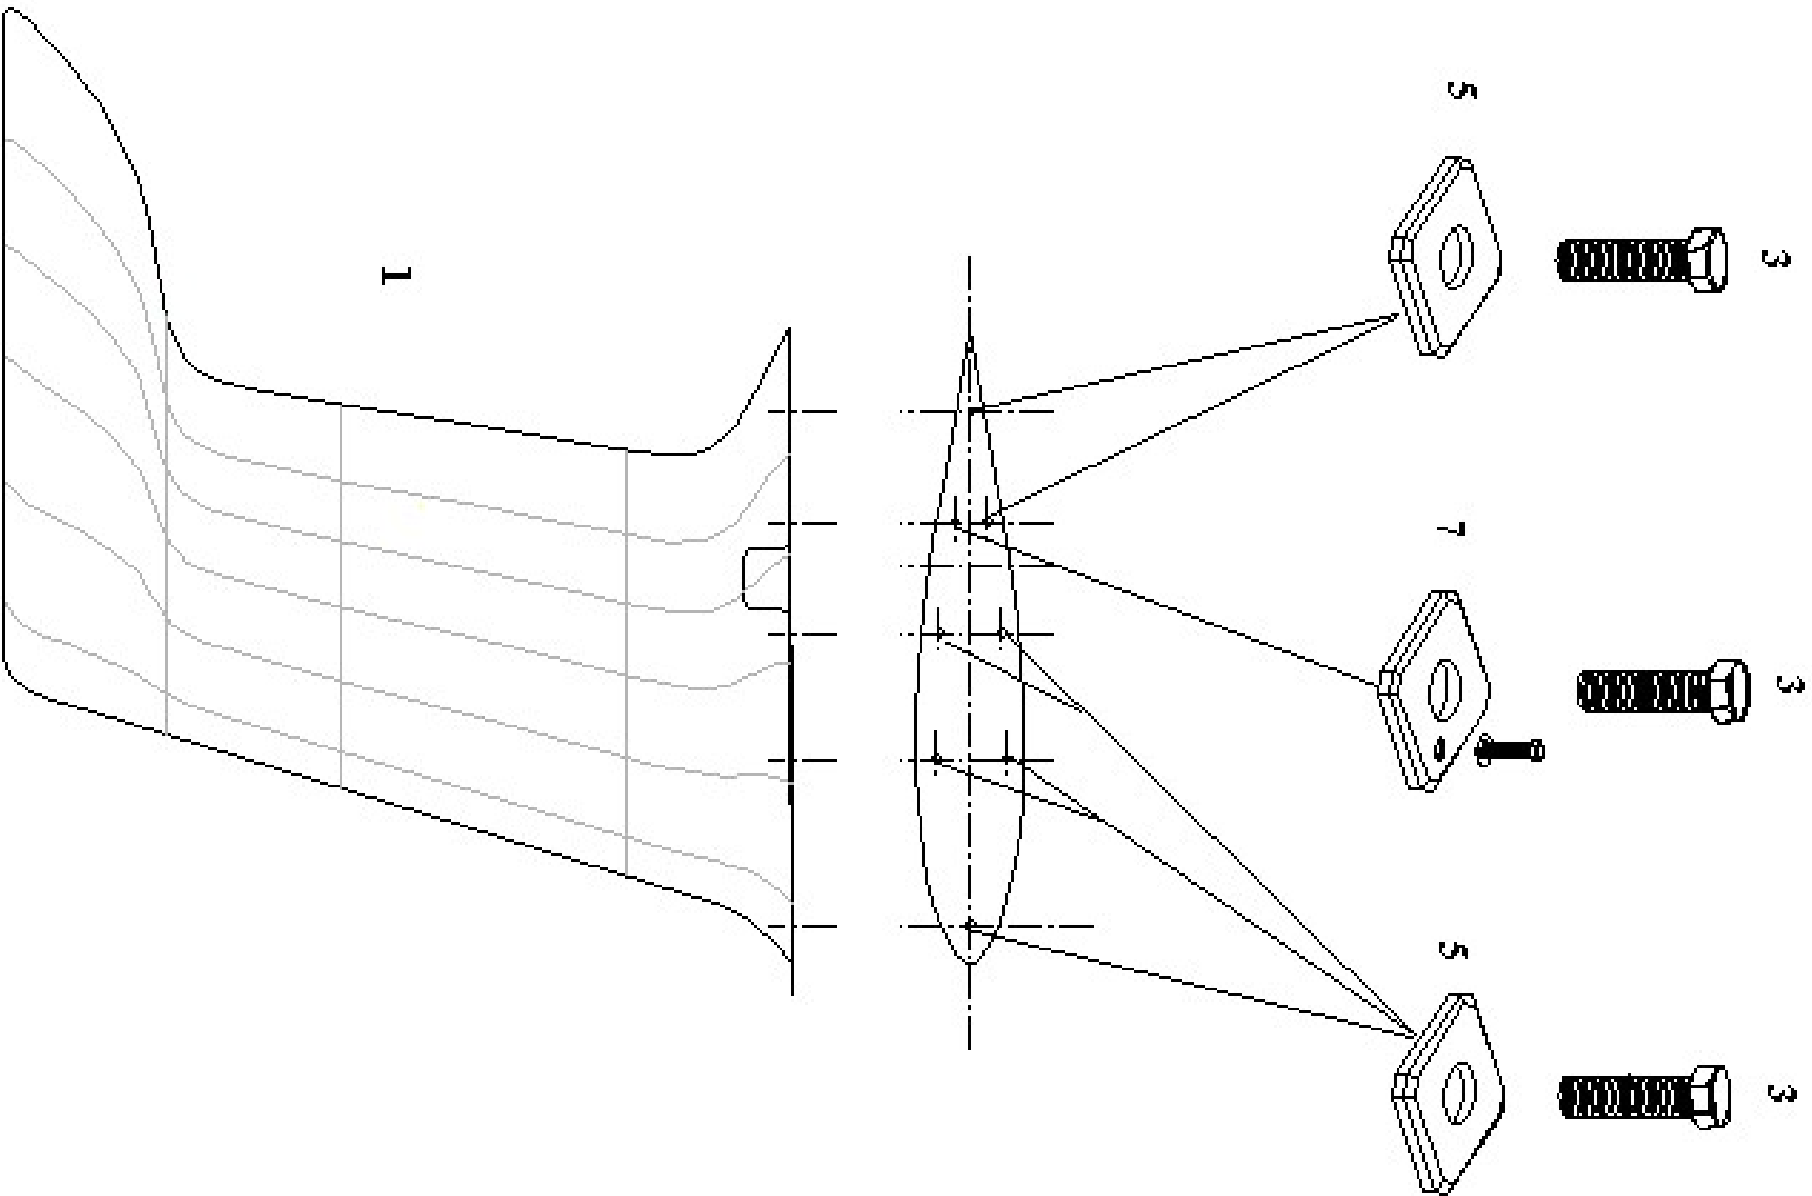

BALLAST

FIRST 31.7 VERSION I20 (gte fonte)

FIRST 31.7 VERSION L10 (pte fonte)

BALLAST

option	Pos.	Part No.	Description	Quant. per boat	Version / Option	SS_FAM	Begining hull number	Ending hull number
	1	051836	KEEL 18317 LAC CAST IRON PAINTED	1,000	QUILLE GTE FONTE / LAC			
	1	051131	SHOAL KEEL 18317 CAST IRON PAINTED	1,000	QUILLE PTE FONTE			
	1	046128	DEEP KEEL PAINTED 14! NOT AVAILABLE !	1,000	QUILLE GTE FONTE			
	3	044990	S S METRIC SCREW HEXH 20X 80 FE	7,000	QUILLE PTE FONTE			
	3	044990	S S METRIC SCREW HEXH 20X 80 FE	8,000	QUILLE GTE FONTE / LAC			
	3	044990	S S METRIC SCREW HEXH 20X 80 FE	8,000	QUILLE GTE FONTE			
	5	042338	PLAQ QUIL IN 060X 60X10+TR D22	6,000	QUILLE PTE FONTE			
	5	042338	PLAQ QUIL IN 060X 60X10+TR D22	7,000	QUILLE GTE FONTE / LAC			
	5	042338	PLAQ QUIL IN 060X 60X10+TR D22	7,000	QUILLE GTE FONTE			
	7	042868	PLAQ QUIL IN 060X 60X10+PR MAS	1,000	QUILLE GTE FONTE / LAC			
	7	042868	PLAQ QUIL IN 060X 60X10+PR MAS	1,000	QUILLE PTE FONTE			
	7	042868	PLAQ QUIL IN 060X 60X10+PR MAS	1,000	QUILLE GTE FONTE			