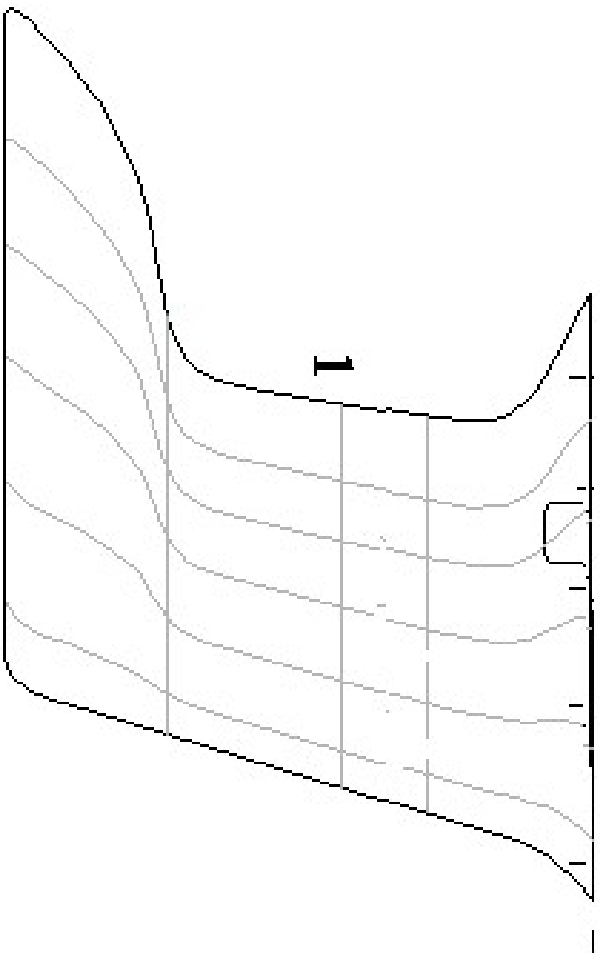

BALLAST

FIRST 31.7 VERSION I20 (gte fonte)

FIRST 31.7 VERSION L10 (pte fonte)

BALLAST

option	Pos.	Part No.	Description	Quant. per boat	Version / Option	SS_FAM	Begining hull number	Ending hull number
	1	051836	KEEL 18317 LAC CAST IRON PAINTED	1,000	QUILLE GTE FONTE / LAC			
	1	051131	SHOAL KEEL 18317 CAST IRON PAINTED	1,000	QUILLE PTE FONTE			
	1	046128	DEEP KEEL PAINTED 14! NOT AVAILABLE !	1,000	QUILLE GTE FONTE			
	3	044990	S S METRIC SCREW HEXH 20X 80 FE	7,000	QUILLE PTE FONTE			
	3	044990	S S METRIC SCREW HEXH 20X 80 FE	8,000	QUILLE GTE FONTE / LAC			
	3	044990	S S METRIC SCREW HEXH 20X 80 FE	8,000	QUILLE GTE FONTE			
	5	042338	PLAQ QUIL IN 060X 60X10+TR D22	6,000	QUILLE PTE FONTE			
	5	042338	PLAQ QUIL IN 060X 60X10+TR D22	7,000	QUILLE GTE FONTE / LAC			
	5	042338	PLAQ QUIL IN 060X 60X10+TR D22	7,000	QUILLE GTE FONTE			
	7	042868	PLAQ QUIL IN 060X 60X10+PR MAS	1,000	QUILLE GTE FONTE / LAC			
	7	042868	PLAQ QUIL IN 060X 60X10+PR MAS	1,000	QUILLE PTE FONTE			
	7	042868	PLAQ QUIL IN 060X 60X10+PR MAS	1,000	QUILLE GTE FONTE			