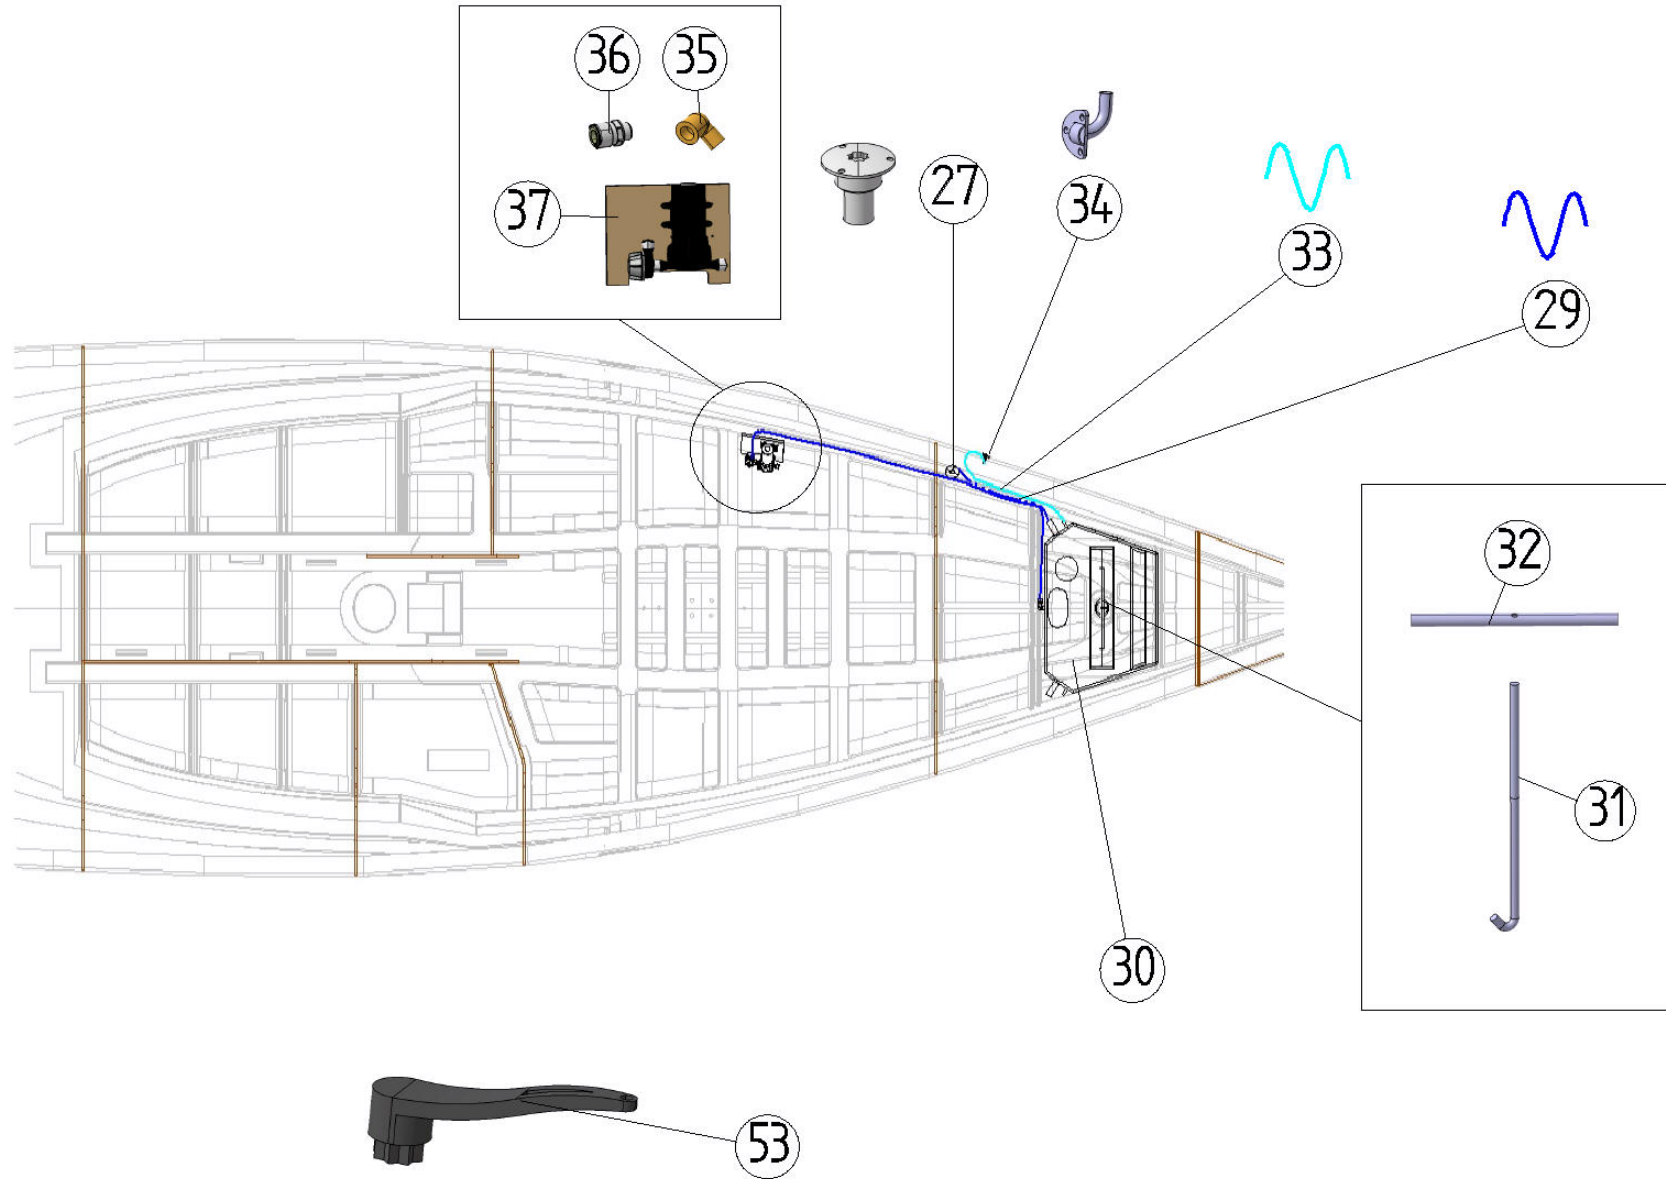

# INTERIOR PLUMBING

## INTERIOR PLUMBING

option	Pos.	Part No.	Description	Quant. per boat	Version / Option	SS_FAM	Begining hull number	Ending hull number
	1	200510	MIXER SINK SHOWER CR LG	1,000		CIRCUIT EAU INT		
	2	990498	QUICK CON STR M3-8P D15F	4,000		CIRCUIT EAU INT		
	3	057174	PLASTIC CHROMED SUPPORT SHOWER 1N	1,000		CIRCUIT EAU INT		
	4	021391	PLUG GROOVED D25 WASHBASIN SINK	1,000		CIRCUIT EAU INT		
	5	T22B0250070	HOSE 25 L 700 WATER STDG	1,000		CIRCUIT EAU INT		
	6	027611	S S BUNG GRILL D85	1,000		CIRCUIT EAU INT		
	7	119867	SHOWER DRAIN PIPE D20X70 BENTAM	1,000		CIRCUIT EAU INT		155
	7	148729	SHOWER DRAIN D20X70 BENT NM	1,000		CIRCUIT EAU INT	156	
	8	T22B0200160	TUYAU EAU GRIS D 20 L1600	1,000		CIRCUIT EAU INT		
	9	530752	SWITCH APR WATERPROOF PUSH	1,000		CIRCUIT EAU INT		
	10	033337	SHOWER PUMP 12V 15L MN	1,000		CIRCUIT EAU INT		121
	10	903317	SHOWER PUMP 12V 20L/MN AM	1,000		CIRCUIT EAU INT	122	155
	10	149468	SHOWER PUMP 12V 20L NM	1,000		CIRCUIT EAU INT	156	
	11	T22B0200040	GREY WATER PIPE D 20 L 400	1,000		CIRCUIT EAU INT		
	12	342700	HOSE BARB MALE BRASS 20X27 D19	1,000		CIRCUIT EAU INT		155
	12	160056	CANNELED CONNECTOR PLUG M3_4P D20 BRZ	1,000		CIRCUIT EAU INT	156	
	13	073712	ELBOW 90 MF 3_4P STDG BRZ AM	1,000		CIRCUIT EAU INT		
	14	014954	STRAIGHT BRASS CONN MF 26X34-20X27	1,000		CIRCUIT EAU INT		
	15	338000	BRASS STR GROOVED END-PIECE M26X34 D25	1,000		CIRCUIT EAU INT		155
	15	160070	CANNELED CONNECTOR PLUG M1P D25 BRZ	1,000		CIRCUIT EAU INT	156	
	16	745330	BRASS TEE-PIECE FFF 26X34	1,000		CIRCUIT EAU INT		
	16	256405	BRASS TEE-PIECE FFF 26X34 NM	1,000		CIRCUIT EAU INT		
	17	741205	BRASS STRAIGHT COUPLING MM 26X34	1,000		CIRCUIT EAU INT		
	18	903955	2 WAY VALVE 1/4 FF 26X34 BRASS S/S JN	1,000		CIRCUIT EAU INT		19
	18	026069	2 WAY VALVE 1 4 FF26X34 BRASS S S	1,000		CIRCUIT EAU INT	20	155