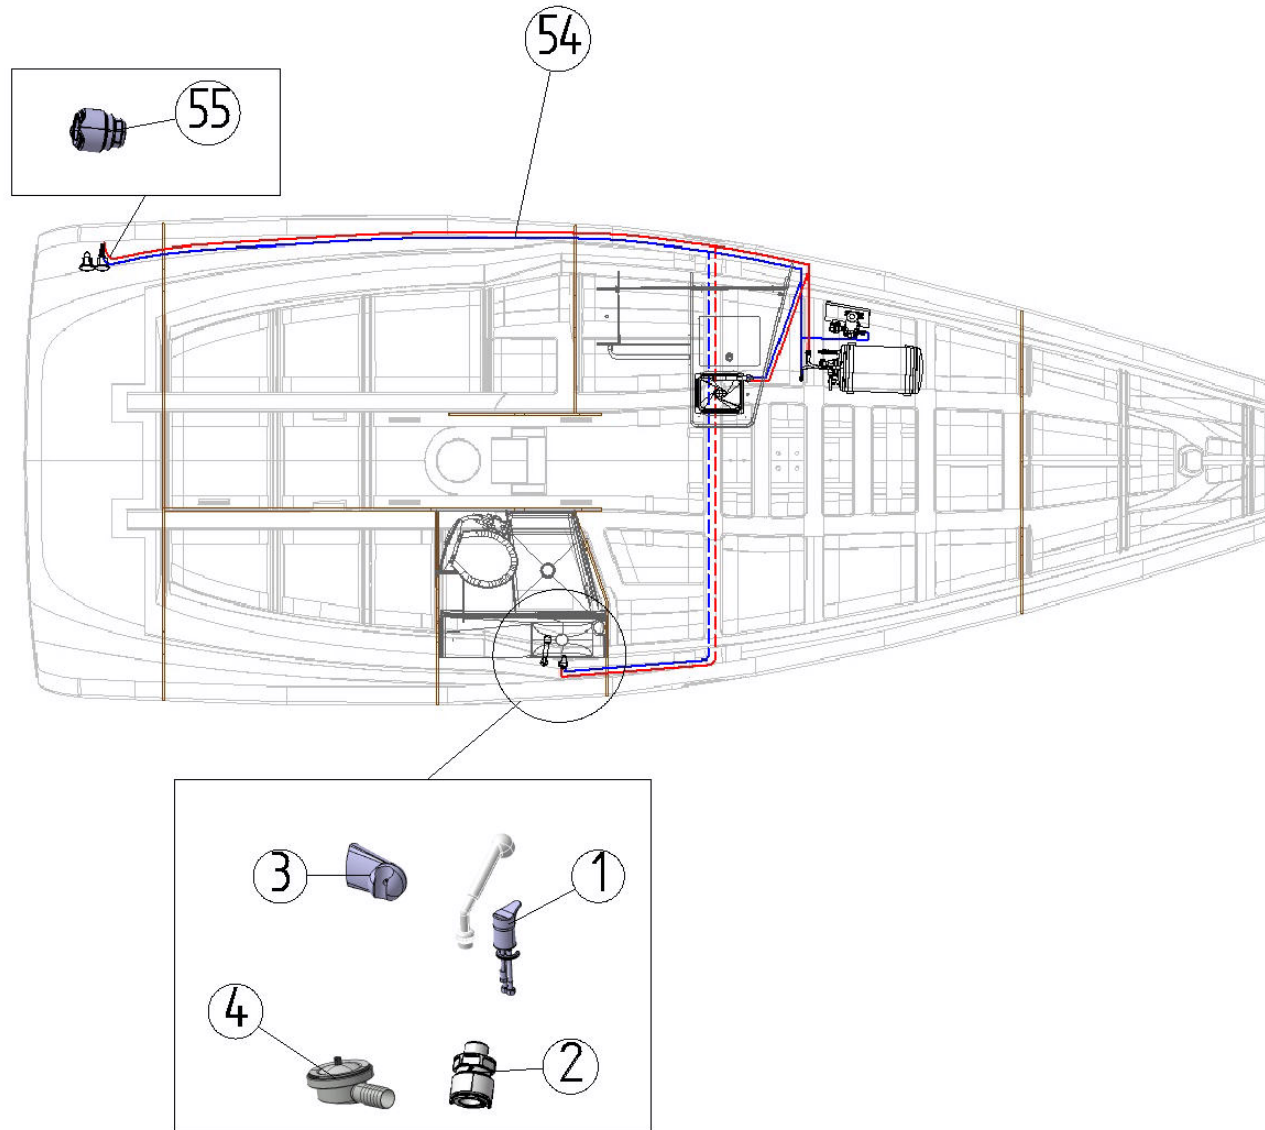

# INTERIOR PLUMBING

## INTERIOR PLUMBING

option	Pos.	Part No.	Description	Quant. per boat	Version / Option	SS_FAM	Begining hull number	Ending hull number
	1	200510	MIXER SINK SHOWER CR LG	1,000		CIRCUIT EAU INT		
	2	990498	QUICK CON STR M3-8P D15F	4,000		CIRCUIT EAU INT		
	3	057174	PLASTIC CHROMED SUPPORT SHOWER 1N	1,000		CIRCUIT EAU INT		
	4	021391	PLUG GROOVED D25 WASHBASIN SINK	1,000		CIRCUIT EAU INT		
	5	T22B0250070	HOSE 25 L 700 WATER STDG	1,000		CIRCUIT EAU INT		
	6	027611	S S BUNG GRILL D85	1,000		CIRCUIT EAU INT		
	7	119867	SHOWER DRAIN PIPE D20X70 BENTAM	1,000		CIRCUIT EAU INT		155
	7	148729	SHOWER DRAIN D20X70 BENT NM	1,000		CIRCUIT EAU INT	156	
	8	T22B0200160	TUYAU EAU GRIS D 20 L1600	1,000		CIRCUIT EAU INT		
	9	530752	SWITCH APR WATERPROOF PUSH	1,000		CIRCUIT EAU INT		
	10	033337	SHOWER PUMP 12V 15L MN	1,000		CIRCUIT EAU INT		121
	10	903317	SHOWER PUMP 12V 20L/MN AM	1,000		CIRCUIT EAU INT	122	155
	10	149468	SHOWER PUMP 12V 20L NM	1,000		CIRCUIT EAU INT	156	
	11	T22B0200040	GREY WATER PIPE D 20 L 400	1,000		CIRCUIT EAU INT		
	12	342700	HOSE BARB MALE BRASS 20X27 D19	1,000		CIRCUIT EAU INT		155
	12	160056	CANNELED CONNECTOR PLUG M3_4P D20 BRZ	1,000		CIRCUIT EAU INT	156	
	13	073712	ELBOW 90 MF 3_4P STDG BRZ AM	1,000		CIRCUIT EAU INT		
	14	014954	STRAIGHT BRASS CONN MF 26X34-20X27	1,000		CIRCUIT EAU INT		
	15	338000	BRASS STR GROOVED END-PIECE M26X34 D25	1,000		CIRCUIT EAU INT		155
	15	160070	CANNELED CONNECTOR PLUG M1P D25 BRZ	1,000		CIRCUIT EAU INT	156	
	16	745330	BRASS TEE-PIECE FFF 26X34	1,000		CIRCUIT EAU INT		
	16	256405	BRASS TEE-PIECE FFF 26X34 NM	1,000		CIRCUIT EAU INT		
	17	741205	BRASS STRAIGHT COUPLING MM 26X34	1,000		CIRCUIT EAU INT		
	18	903955	2 WAY VALVE 1/4 FF 26X34 BRASS S/S JN	1,000		CIRCUIT EAU INT		19
	18	026069	2 WAY VALVE 1 4 FF26X34 BRASS S S	1,000		CIRCUIT EAU INT	20	155