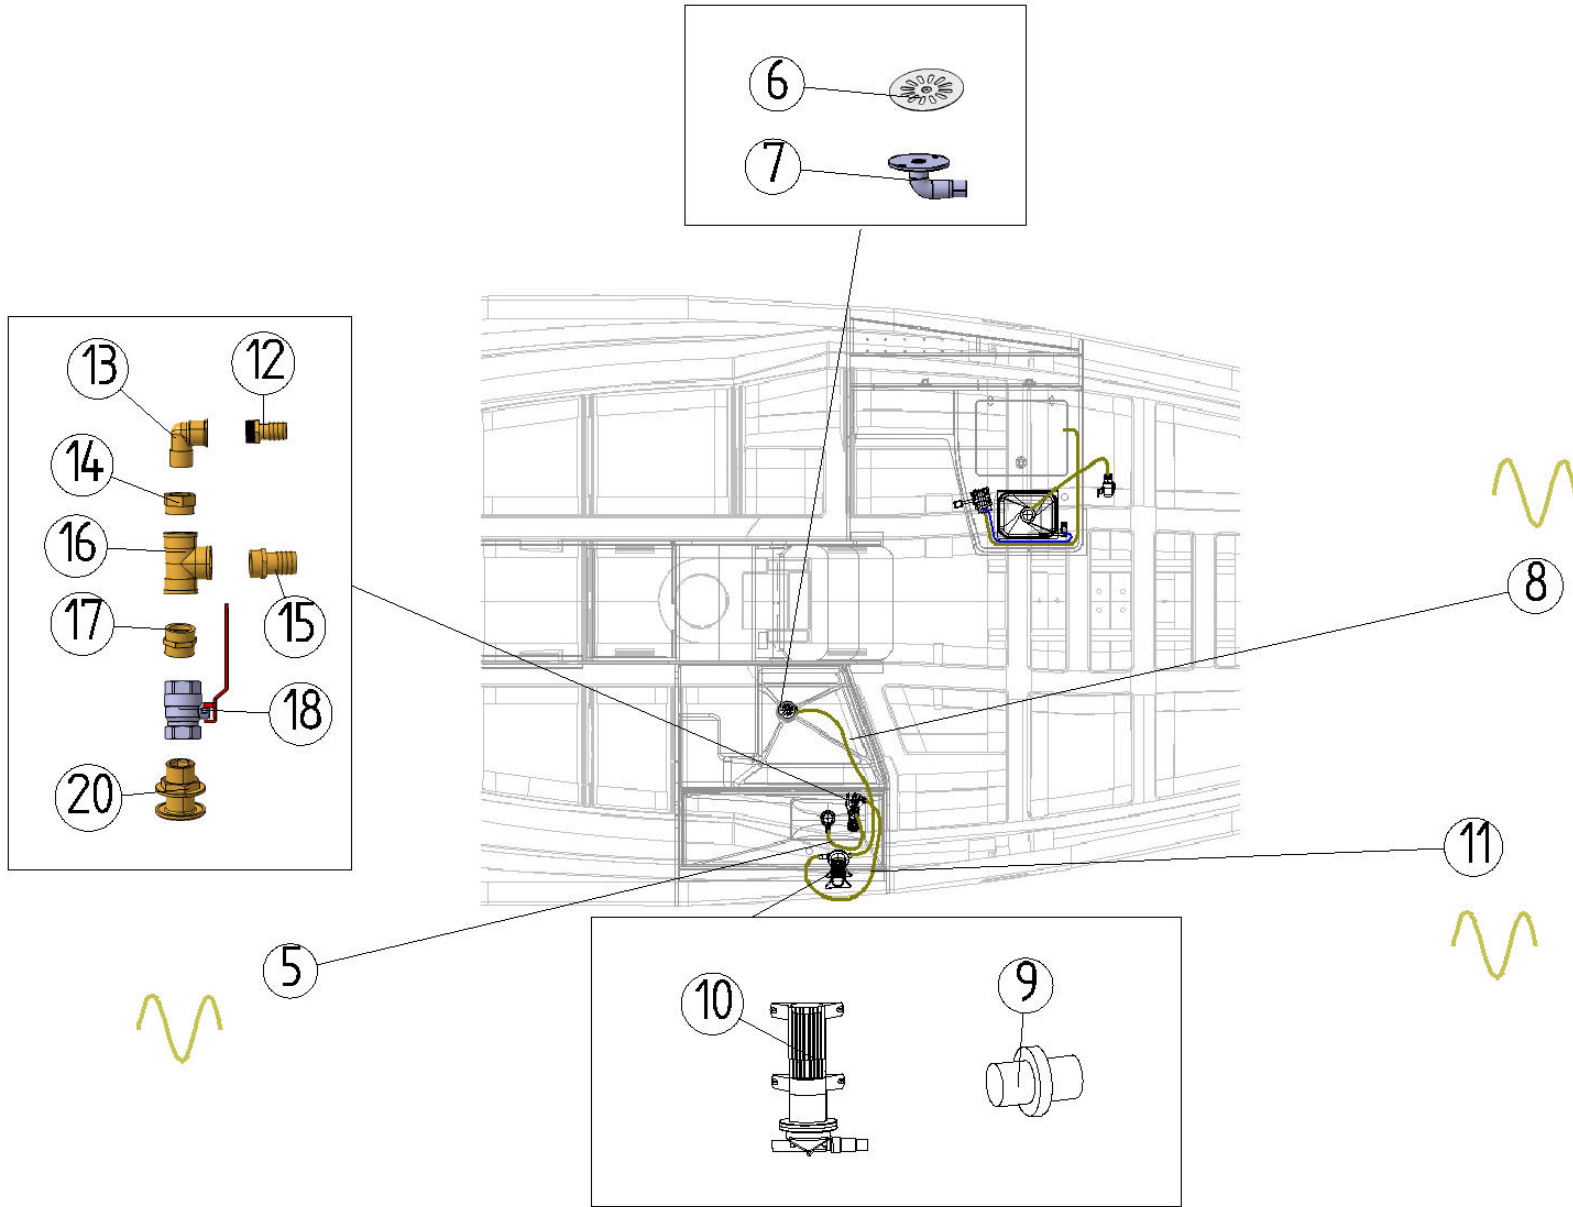

# INTERIOR PLUMBING

## INTERIOR PLUMBING

option	Pos.	Part No.	Description	Quant. per boat	Version / Option	SS_FAM	Begining hull number	Ending hull number
	1	200510	MIXER SINK SHOWER CR LG	1,000		CIRCUIT EAU INT		
	2	990498	QUICK CON STR M3-8P D15F	4,000		CIRCUIT EAU INT		
	3	057174	PLASTIC CHROMED SUPPORT SHOWER 1N	1,000		CIRCUIT EAU INT		
	4	021391	PLUG GROOVED D25 WASHBASIN SINK	1,000		CIRCUIT EAU INT		
	5	T22B0250070	HOSE 25 L 700 WATER STDG	1,000		CIRCUIT EAU INT		
	6	027611	S S BUNG GRILL D85	1,000		CIRCUIT EAU INT		
	7	119867	SHOWER DRAIN PIPE D20X70 BENTAM	1,000		CIRCUIT EAU INT		155
	7	148729	SHOWER DRAIN D20X70 BENT NM	1,000		CIRCUIT EAU INT	156	
	8	T22B0200160	TUYAU EAU GRIS D 20 L1600	1,000		CIRCUIT EAU INT		
	9	530752	SWITCH APR WATERPROOF PUSH	1,000		CIRCUIT EAU INT		
	10	033337	SHOWER PUMP 12V 15L MN	1,000		CIRCUIT EAU INT		121
	10	903317	SHOWER PUMP 12V 20L/MN AM	1,000		CIRCUIT EAU INT	122	155
	10	149468	SHOWER PUMP 12V 20L NM	1,000		CIRCUIT EAU INT	156	
	11	T22B0200040	GREY WATER PIPE D 20 L 400	1,000		CIRCUIT EAU INT		
	12	342700	HOSE BARB MALE BRASS 20X27 D19	1,000		CIRCUIT EAU INT		155
	12	160056	CANNELED CONNECTOR PLUG M3_4P D20 BRZ	1,000		CIRCUIT EAU INT	156	
	13	073712	ELBOW 90 MF 3_4P STDG BRZ AM	1,000		CIRCUIT EAU INT		
	14	014954	STRAIGHT BRASS CONN MF 26X34-20X27	1,000		CIRCUIT EAU INT		
	15	338000	BRASS STR GROOVED END-PIECE M26X34 D25	1,000		CIRCUIT EAU INT		155
	15	160070	CANNELED CONNECTOR PLUG M1P D25 BRZ	1,000		CIRCUIT EAU INT	156	
	16	745330	BRASS TEE-PIECE FFF 26X34	1,000		CIRCUIT EAU INT		
	16	256405	BRASS TEE-PIECE FFF 26X34 NM	1,000		CIRCUIT EAU INT		
	17	741205	BRASS STRAIGHT COUPLING MM 26X34	1,000		CIRCUIT EAU INT		
	18	903955	2 WAY VALVE 1/4 FF 26X34 BRASS S/S JN	1,000		CIRCUIT EAU INT		19
	18	026069	2 WAY VALVE 1 4 FF26X34 BRASS S S	1,000		CIRCUIT EAU INT	20	155