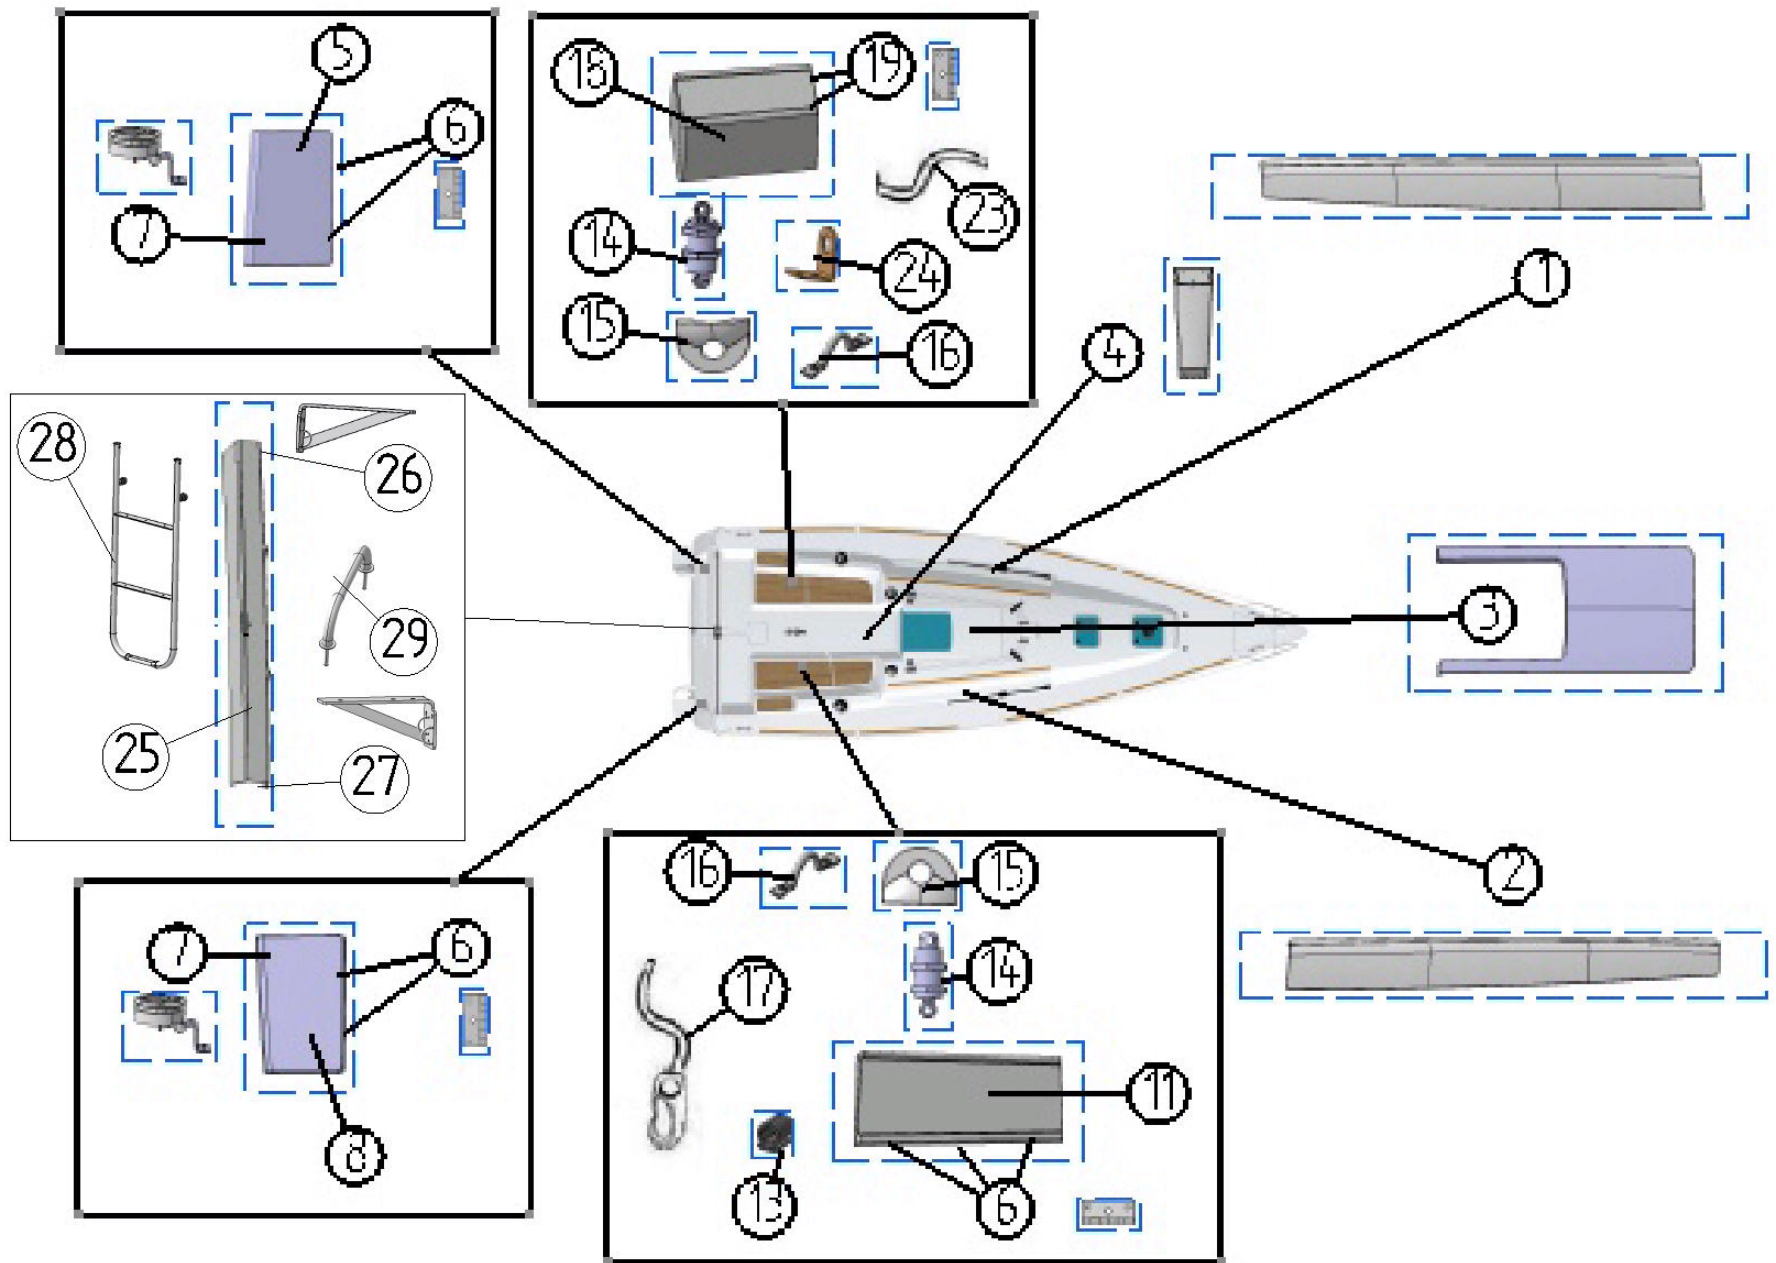

EQUIPMENT HULL, DECK

EQUIPMENT HULL, DECK

option	Pos.	Part No.	Description	Quant. per boat	Version / Option	SS_FAM	Begining hull number	Ending hull number
	1	120519	PORTLIGHT COVER UPPER PORT 18300	1,000		EQUIPEMENT COQUE PONT		155
	1	120519	PORTLIGHT COVER UPPER PORT 18300	1,000		EQUIPEMENT COQUE PONT	156	
	2	120520	CACHE PR HUB 18300 TD	1,000		EQUIPEMENT COQUE PONT		155
	2	120520	CACHE PR HUB 18300 TD	1,000		EQUIPEMENT COQUE PONT	156	
	3	120552	SLIDING HATCH HOUSING 18300	1,000		EQUIPEMENT COQUE PONT		155
	3	120552	SLIDING HATCH HOUSING 18300	1,000		EQUIPEMENT COQUE PONT	156	
	4	118550	WINCH HANDLE BOX W H P	1,000		EQUIPEMENT COQUE PONT		
	5	121475	PORT QUADRANT HOUSING 18300	1,000		EQUIPEMENT COQUE PONT		
	6	066098	S S HINGE 60X50 THICKNESS 2 D 3 PINS J8	7,000		EQUIPEMENT COQUE PONT		122
	6	905472	S/S HINGE 60X50 STDG	7,000		EQUIPEMENT COQUE PONT	123	
	7	039287	LATCH FLUSH-PULL WHITE	2,000		EQUIPEMENT COQUE PONT		5
	8	121476	STBD QUADRANT HOUSING 18300	1,000		EQUIPEMENT COQUE PONT		
	11	120551L	SLATED LOCKER HATCH 18300 STBD COCKPIT	1,000		EQUIPEMENT COQUE PONT		
	13	G42000240	PROFIL OMEGA L 2_40 ADH 11X18	1,000		EQUIPEMENT COQUE PONT		
	14	064967	LOCK TRUNK BILGE HOLE NM	2,000		EQUIPEMENT COQUE PONT		
	14	183606	BILGE LOCKER LATCH HOLE 6 3	2,000		EQUIPEMENT COQUE PONT		
	15	011178	BILGE LOCKER CHR PLATED BRASS BOLT LATCH	2,000		EQUIPEMENT COQUE PONT		
	16	694500	PADEYE SS PN 2	3,000		EQUIPEMENT COQUE PONT		
	17	043678	ELASTIC D5_2 2 HOOKS LGTH 700	1,000		EQUIPEMENT COQUE PONT		
	18	121477L	SLATED PORT RAFT COMPARTMENT COVER 18300	1,000		EQUIPEMENT COQUE PONT		
	19	055241	S S HINGE 60X70 THICKNESS 2 D 3 PINS	2,000		EQUIPEMENT COQUE PONT		122
	19	905473	S/S HINGE 60X72 STDG	2,000		EQUIPEMENT COQUE PONT	123	
	23	139021	TEMPEST BLUE LINE LA 5-1500	1,000		EQUIPEMENT COQUE PONT		
	24	122971	S S SQUARE SUPP FOR 18300	1,000		EQUIPEMENT COQUE PONT		
	25	120553	AFT BEAM TRANSOM 18300	1,000		EQUIPEMENT COQUE PONT		155
	25	120553	AFT BEAM TRANSOM 18300	1,000		EQUIPEMENT COQUE PONT	156	