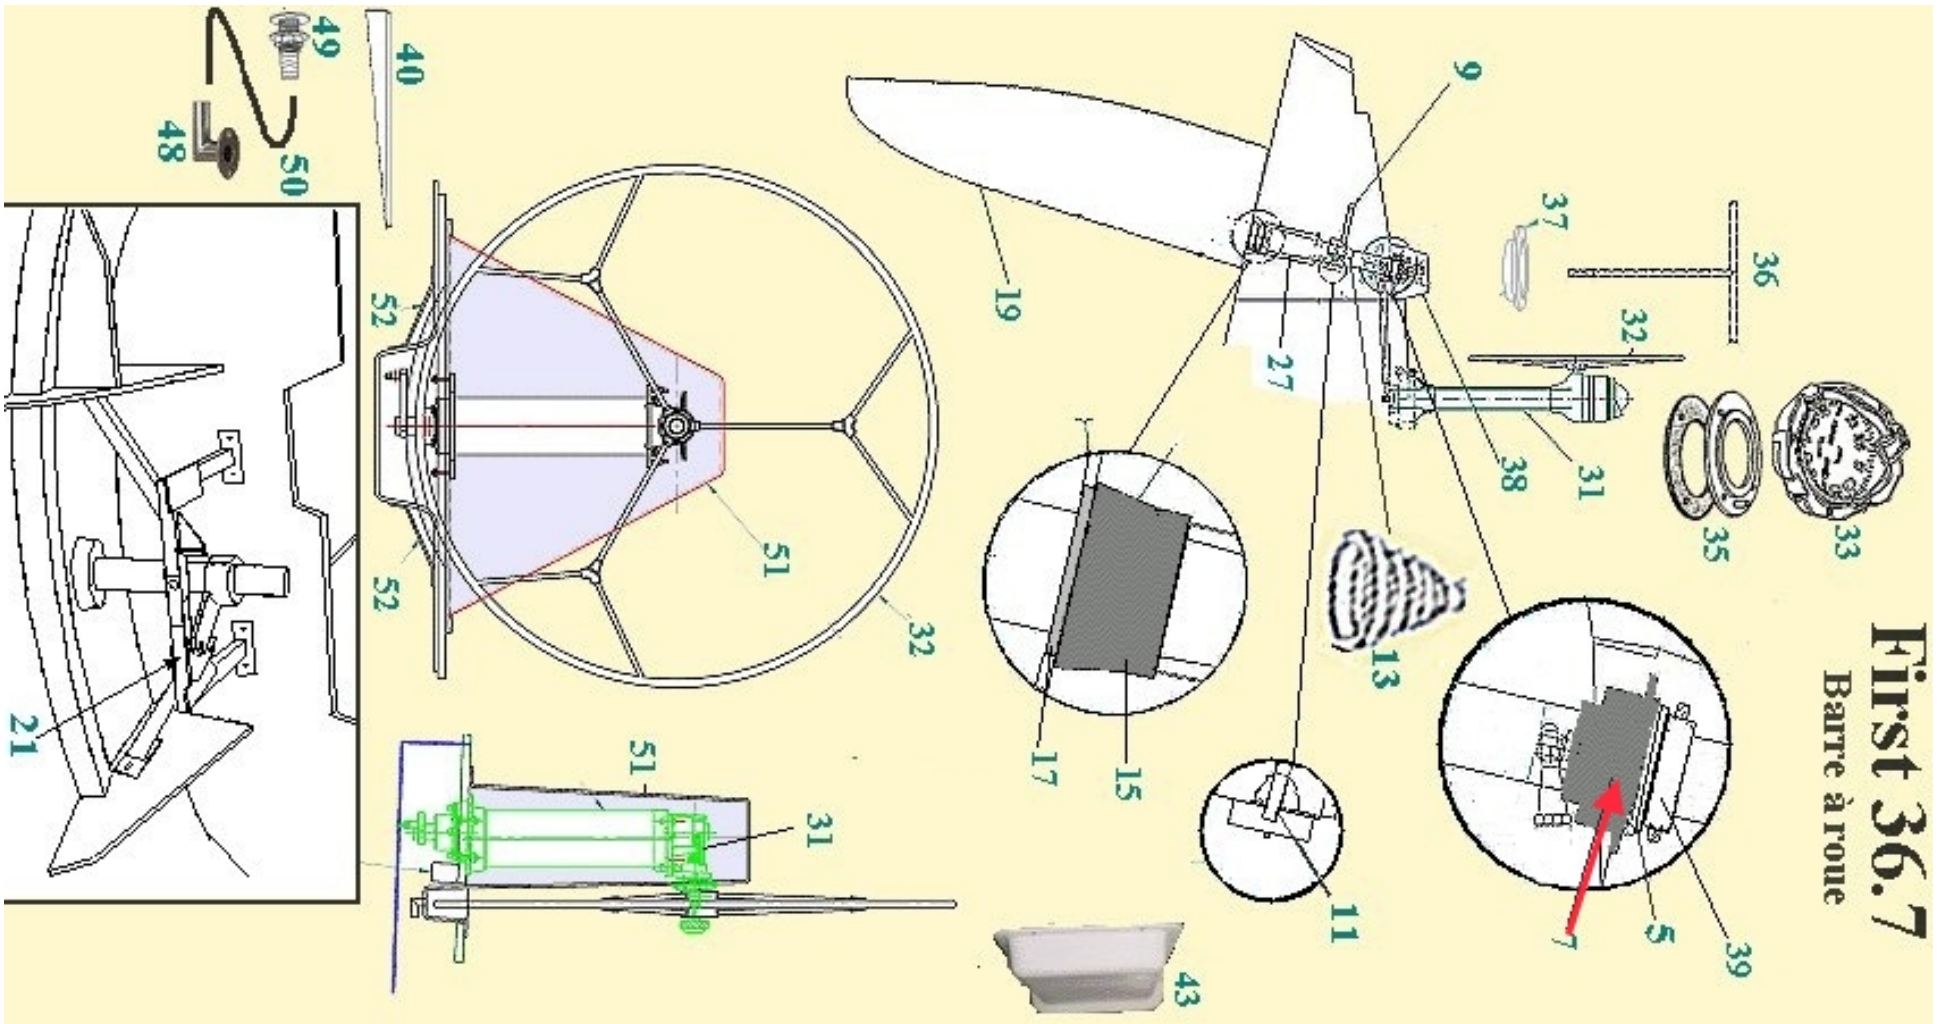

STEERING SYSTEM

STEERING SYSTEM

STEERING SYSTEM

option	Pos.	Part No.	Description	Quant. per boat	Version / Option	SS_FAM	Begining hull number	Ending hull number
	1	054630	TILLER 18350 ALU! NOT AVAILABLE !	1,000				289
	3	054418	S S RUDDER SHAFT HEAD SQUARE 18350	2,000				289
	5	053672	COMPENSATION RING 120X 72X 5	1,000				
	7	059329	ROTULE A ROULEAUX JEFA D 85	1,000				
	7	057841	UPPER BEARING D 85 JEFA	1,000				
	9	054861	RUDDER SHAFT PILOT D83 L205	1,000				
	11	044135	PIN D12X 88 QUADRANT LECOMBLE	1,000				
	13	058019	JOINT JEFA18350 WICK BELLOWS	1,000			86	
	13	047869	NEOPR WASHER D150X60X3	1,000				85
	15	070906	LOWER BEARING D120_5 18350 SAV	1,000				32
	15	057784	PLAST KNUCKLE LOWER RUDDERSTOCK BEARING	1,000				32
	15	056300	LOWER BEARING D120_5! NOT AVAILABLE !	1,000			33	85
	15	057784	PLAST KNUCKLE LOWER RUDDERSTOCK BEARING	1,000			33	85
	15	057840	LOWER BEARING D120_5 JEFA	1,000			86	
	15	057913	RUDDER BEARING D120.5	1,000			86	
	17	057675	EQUILIBRIUM RING 150X122X 5	1,000				
	19	053553	RUDDER 18350 + GLASS SHAFT	1,000				
	21	054863	BACK STOP FOR RUDDER 18350	1,000				
	25	058752	TELESCOPIC TILLER DIABOLO	1,000				200
	25	058752	TELESCOPIC TILLER DIABOLO	1,000			201	289
	27	056299	G R P EPOXY PIPE D130X136 L210	1,000			33	
	31	062783	PEDESTAL STEERING GEAR COMPLET 18350 AM	1,000			290	522
	31	079589	PEDESTAL STEERING GEAR COMPLET 18350 NM	1,000			523	
	32	066904	STEERING WHEEL D1400 MINI MAX	1,000			363	
	33	018704	COMPASS CHENC2 ZONE A 12/24V	1,000			290	