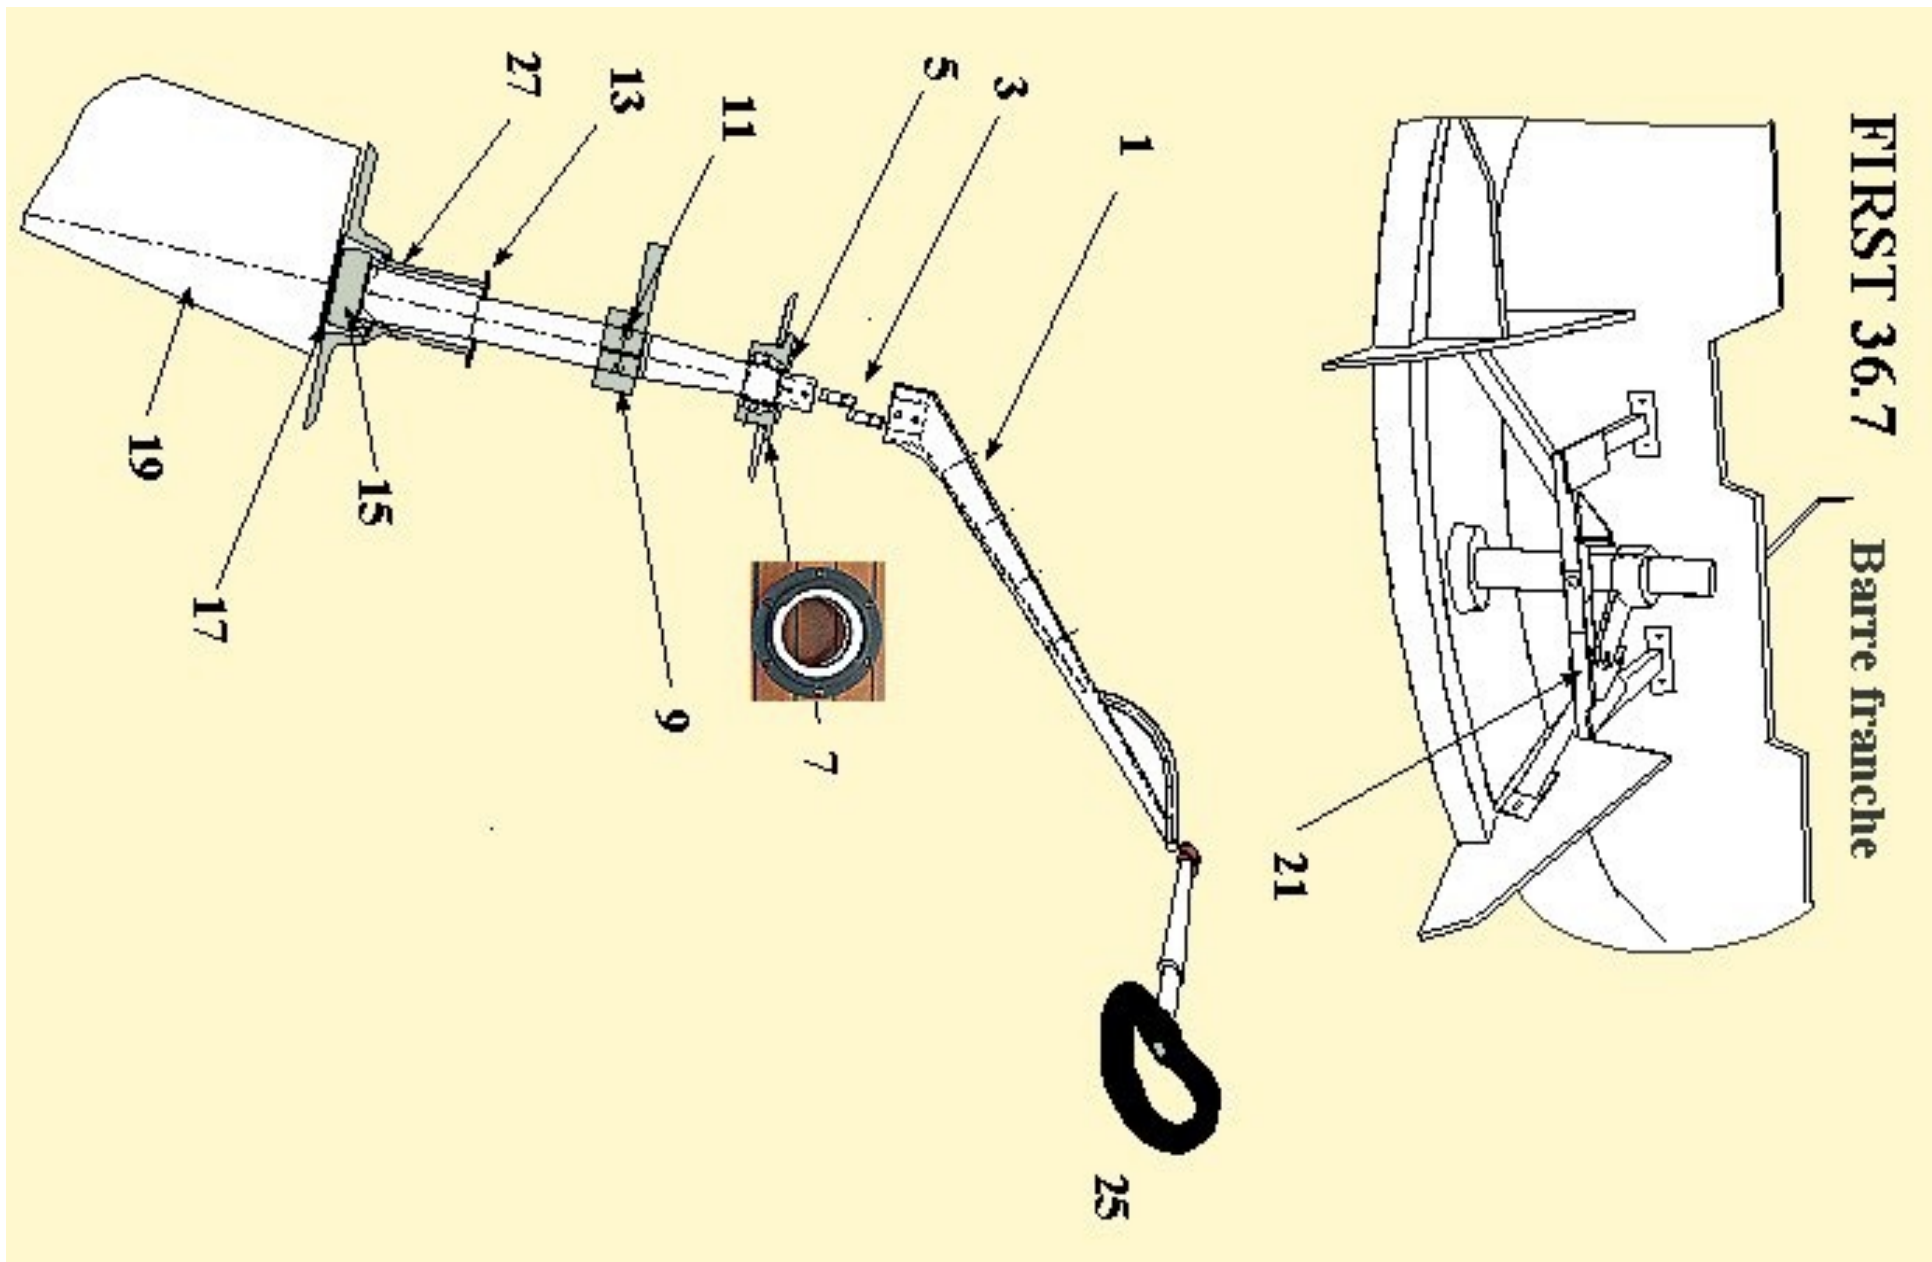

STEERING SYSTEM

STEERING SYSTEM

STEERING SYSTEM

option	Pos.	Part No.	Description	Quant. per boat	Version / Option	SS_FAM	Begining hull number	Ending hull number
	1	054630	TILLER 18350 ALU! NOT AVAILABLE !	1,000				289
	3	054418	S S RUDDER SHAFT HEAD SQUARE 18350	2,000				289
	5	053672	COMPENSATION RING 120X 72X 5	1,000				
	7	059329	ROTULE A ROULEAUX JEFA D 85	1,000				
	7	057841	UPPER BEARING D 85 JEFA	1,000				
	9	054861	RUDDER SHAFT PILOT D83 L205	1,000				
	11	044135	PIN D12X 88 QUADRANT LECOMBLE	1,000				
	13	058019	JOINT JEFA18350 WICK BELLOWS	1,000			86	
	13	047869	NEOPR WASHER D150X60X3	1,000				85
	15	070906	LOWER BEARING D120_5 18350 SAV	1,000				32
	15	057784	PLAST KNUCKLE LOWER RUDDERSTOCK BEARING	1,000				32
	15	056300	LOWER BEARING D120_5! NOT AVAILABLE !	1,000			33	85
	15	057784	PLAST KNUCKLE LOWER RUDDERSTOCK BEARING	1,000			33	85
	15	057840	LOWER BEARING D120_5 JEFA	1,000			86	
	15	057913	RUDDER BEARING D120.5	1,000			86	
	17	057675	EQUILIBRIUM RING 150X122X 5	1,000				
	19	053553	RUDDER 18350 + GLASS SHAFT	1,000				
	21	054863	BACK STOP FOR RUDDER 18350	1,000				
	25	058752	TELESCOPIC TILLER DIABOLO	1,000				200
	25	058752	TELESCOPIC TILLER DIABOLO	1,000			201	289
	27	056299	G R P EPOXY PIPE D130X136 L210	1,000			33	
	31	062783	PEDESTAL STEERING GEAR COMPLET 18350 AM	1,000			290	522
	31	079589	PEDESTAL STEERING GEAR COMPLET 18350 NM	1,000			523	
	32	066904	STEERING WHEEL D1400 MINI MAX	1,000			363	
	33	018704	COMPASS CHENC2 ZONE A 12/24V	1,000			290	