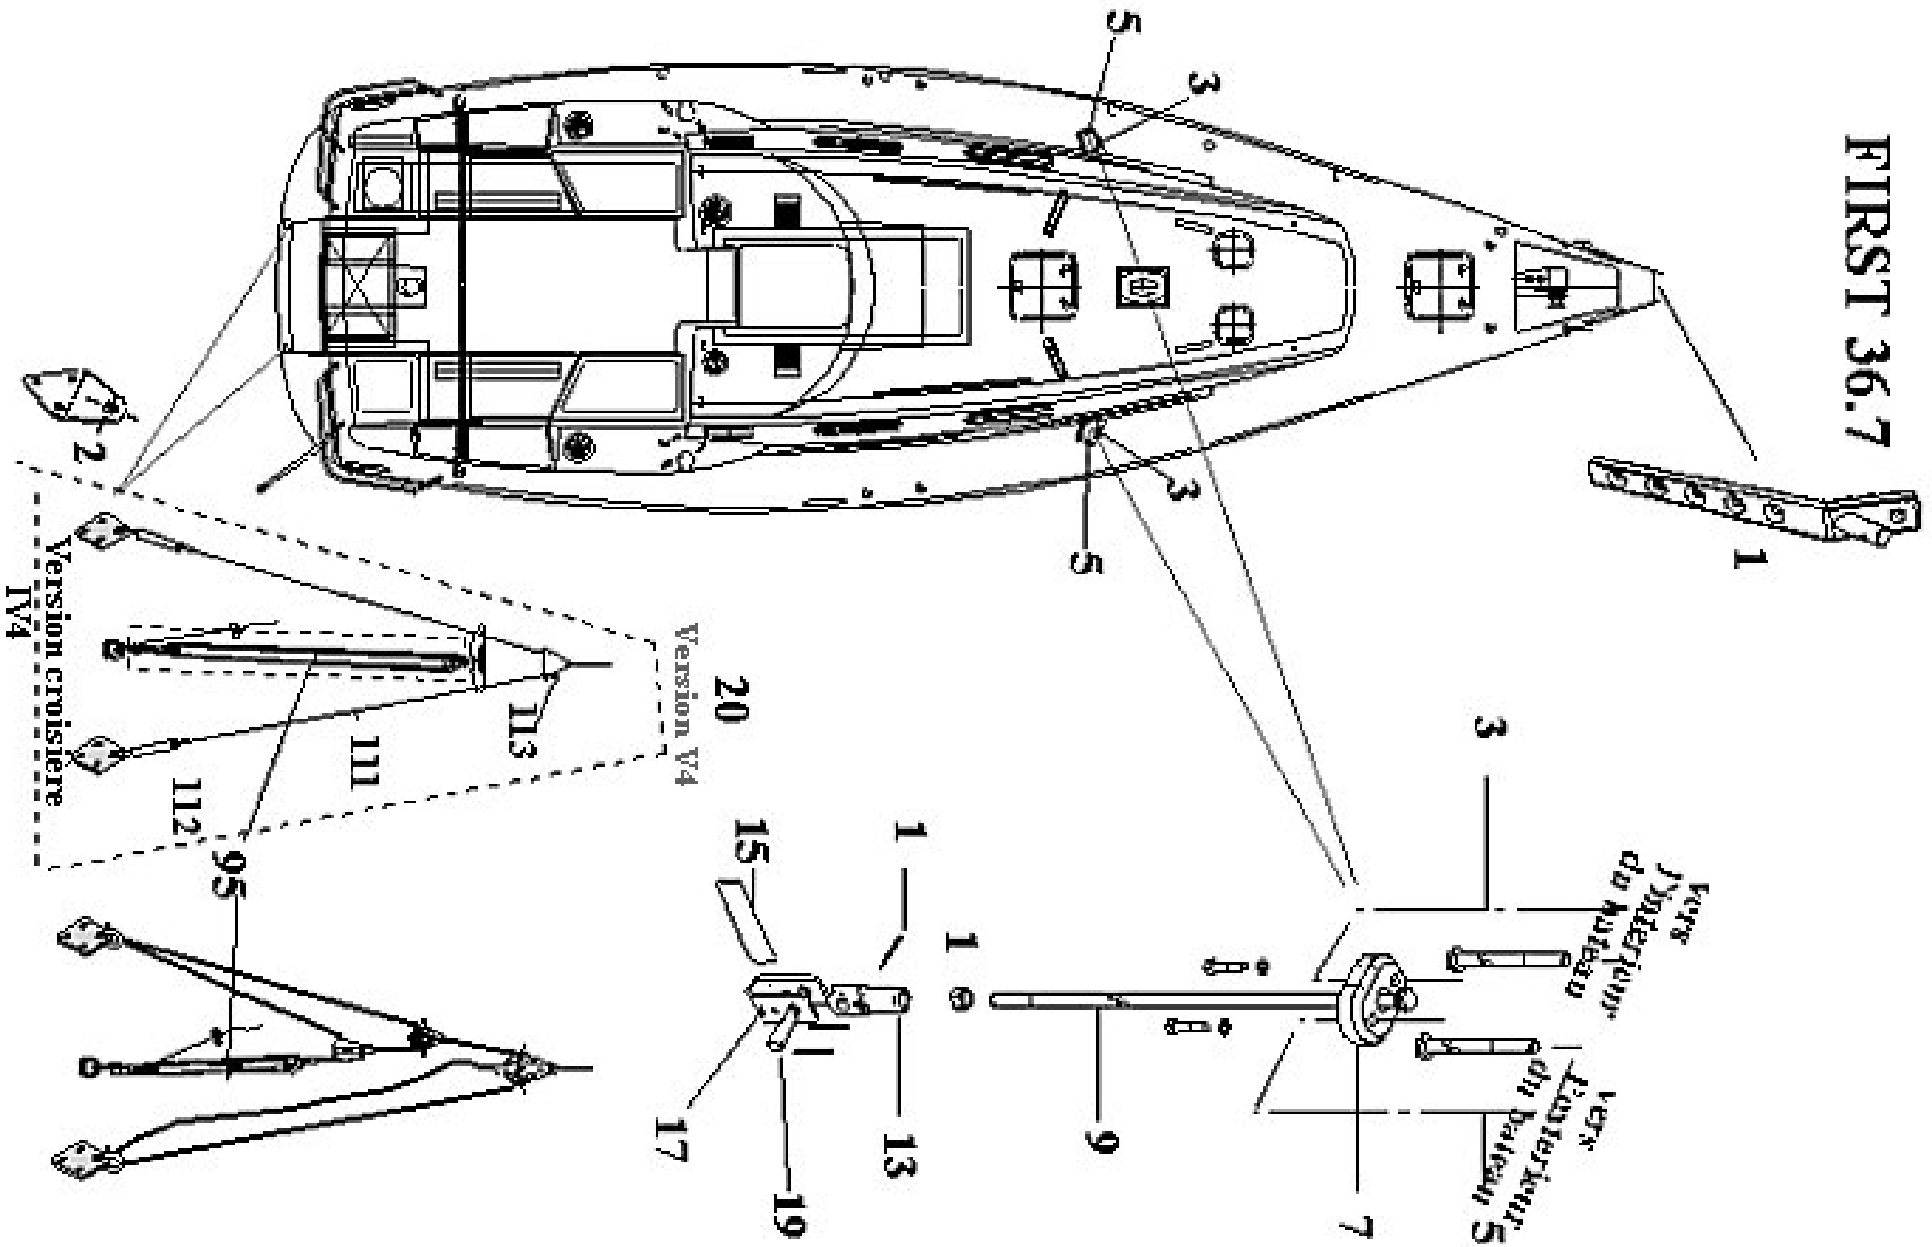

STANDING RIGGING AND ATTACHMENTS

## STANDING RIGGING AND ATTACHMENTS

option	Pos.	Part No.	Description	Quant. per boat	Version / Option	SS_FAM	Begining hull number	Ending hull number
	1	054678	FORESTAY SLAT 18350	1,000				
	2	056112	BACKSTAY CHAINPLATE 18350	2,000				
	3	030602	STEMBALL END THREADED CABLE D 7+8MM	2,000				
	5	030603	STEMBALL END THREADED CABLE D10MM	2,000				
	7	055481	S S SHROUD CHAINPLATE N 2 AM	2,000				
	9	056796	SHROUD CH PLATE TIE ! NOT AVAILABLE !	2,000			24	
	9	055304	SHROUD CH PLATE TIE ROD N 2 M20 L930 NM	2,000				23
	10	327200	S STEEL HEX NUT DIA 20	2,000				
	11	467000	S S SPLIT PIN 3X40	6,000				
	13	782215	TURNBUCKLE N 2 M20	2,000				
	15	786555	S S ROUND DIA 25 LGTH 250	2,000				
	17	205460	CHAINPLATE TIE ROD FORK TERMINAL CM20S	2,000				
	19	025379	S S AXLE D18 L54 + 2 HOLES D4	2,000				
	20	056661	ENS PATARAS 18350 CRUISING	1,000	VOILES CROISIERE			
	24	055279	S S RIGGING 18350 MONOTORON	1,000				
	25	035047	HEADFOIL 18367 TUFF-LUFF	1,000	VERSION REGATE			
	25	055548	FORESTAY 18350 MONOTORON	1,000				
	26	055549	BACKSTAY 18350 MONOTORON	1,000				
	27	055553	LOW SHROUD 18350 D1 MONOTORON AFT	2,000				
	28	055552	UPPER SHROUD 18350 D3 V2 MONOTORON	2,000				
	29	055554	INTER 18350 D2 MONOTORON	2,000				
	30	055551	LOWER SHROUD 18350 V1 MONOTORON	2,000				
	36	055467	LOWER SHROUD 18350 V1 3PARTS	1,000	VERSION REGATE			
	37	055468	INTER SHROUD 18350 V2 3PARTS	1,000	VERSION REGATE			

**STANDING RIGGING AND ATTACHMENTS**

option	Pos.	Part No.	Description	Quant. per boat	Version / Option	SS_FAM	Begining hull number	Ending hull number
	38	055470	LOW SHROUD 18350 AFT D1 3PARTS	1,000	VERSION REGATE			
	39	055471	INTER 18350 D2 3PARTS	1,000	VERSION REGATE			
	40	055472	INTER 18350 D3 3PARTS	1,000	VERSION REGATE			
	46	055465	FORESTAY 18350 3PARTS	1,000	VERSION REGATE			
	47	055466	BACKSTAY 18350 3ET	1,000	VERSION REGATE			
	48	055469	UPPER SHROUD 18350 D4 V3 3PARTS	1,000	VERSION REGATE			
	95	055754	SET RUNNER TACKLE 18350	1,000				360