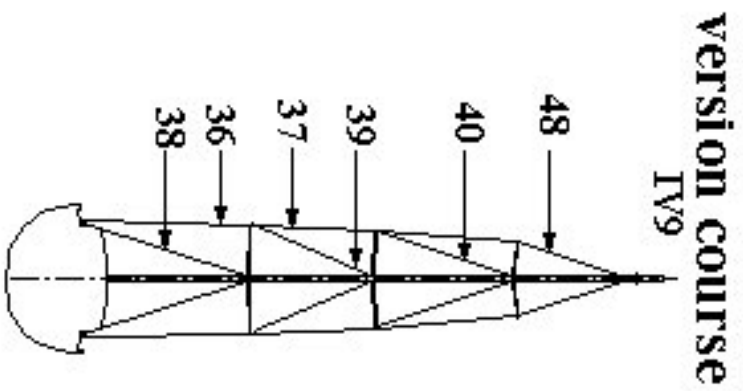

## STANDING RIGGING AND ATTACHMENTS

option	Pos.	Part No.	Description	Quant. per boat	Version / Option	SS_FAM	Begining hull number	Ending hull number
	1	054678	FORESTAY SLAT 18350	1,000				
	2	056112	BACKSTAY CHAINPLATE 18350	2,000				
	3	030602	STEMBALL END THREADED CABLE D 7+8MM	2,000				
	5	030603	STEMBALL END THREADED CABLE D10MM	2,000				
	7	055481	S S SHROUD CHAINPLATE N 2 AM	2,000				
	9	056796	SHROUD CH PLATE TIE ! NOT AVAILABLE !	2,000			24	
	9	055304	SHROUD CH PLATE TIE ROD N 2 M20 L930 NM	2,000				23
	10	327200	S STEEL HEX NUT DIA 20	2,000				
	11	467000	S S SPLIT PIN 3X40	6,000				
	13	782215	TURNBUCKLE N 2 M20	2,000				
	15	786555	S S ROUND DIA 25 LGTH 250	2,000				
	17	205460	CHAINPLATE TIE ROD FORK TERMINAL CM20S	2,000				
	19	025379	S S AXLE D18 L54 + 2 HOLES D4	2,000				
	20	056661	ENS PATARAS 18350 CRUISING	1,000	VOILES CROISIERE			
	24	055279	S S RIGGING 18350 MONOTORON	1,000				
	25	035047	HEADFOIL 18367 TUFF-LUFF	1,000	VERSION REGATE			
	25	055548	FORESTAY 18350 MONOTORON	1,000				
	26	055549	BACKSTAY 18350 MONOTORON	1,000				
	27	055553	LOW SHROUD 18350 D1 MONOTORON AFT	2,000				
	28	055552	UPPER SHROUD 18350 D3 V2 MONOTORON	2,000				
	29	055554	INTER 18350 D2 MONOTORON	2,000				
	30	055551	LOWER SHROUD 18350 V1 MONOTORON	2,000				
	36	055467	LOWER SHROUD 18350 V1 3PARTS	1,000	VERSION REGATE			
	37	055468	INTER SHROUD 18350 V2 3PARTS	1,000	VERSION REGATE			