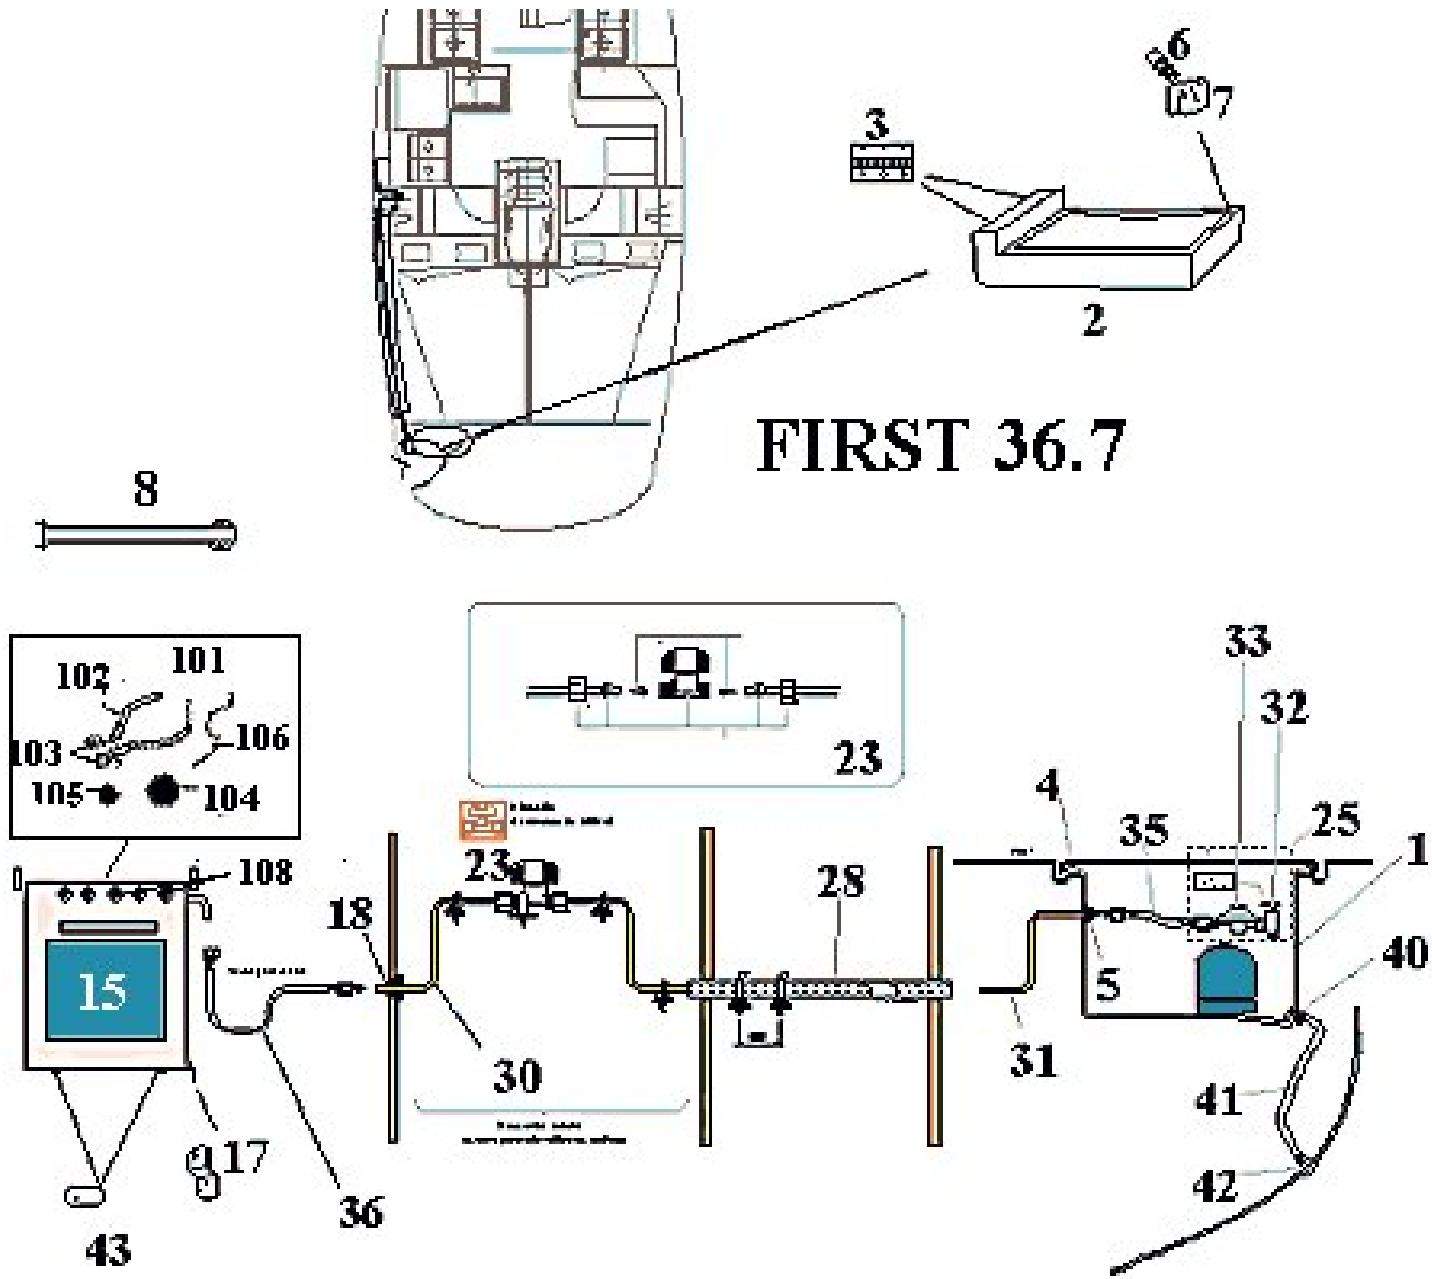

PROPANE GAS CIRCUIT

FIRST 36.7

PROPANE GAS CIRCUIT

option	Pos.	Part No.	Description	Quant. per boat	Version / Option	SS_FAM	Beginning hull number	Ending hull number
	1	044616	GAS LOCKER 18390-450	1,000				
	2	053550L	GAS LOCKER HATCH 18350 SLATED	1,000				
	3	001564	S S HINGE 60X50 THICKNESS 2 D 8 PINS	2,000				
	4	024025	RUBBER OMEGA PROFILE STICKY 9X10	2,000				
	5	641000	CHROMED BRASS THRU DECK FITTING DIA 8	1,000				
	6	917520	BILGE LOCKER LATCH +HOLE	1,000				
	7	011178	BILGE LOCKER CHR PLATED BRASS BOLT LATCH	1,000				
	8	066846	BAR L625 STOVE PROTECTION TITANIUM	1,000			361	
	8	050053	BAR L625 STOVE PROTE! NOT AVAILABLE !	1,000				360
	15	902792	STOVE+OVEN ENO 2B STD-BA CE07	1,000				
	15	148889	THERMOCOUPLEUR ENO BURNER	1,000				
	15	148891	THERMOCOUPLEUR ENO STOVE	1,000				
	15	148997	PAN CLAMP STOVE RIGHT	1,000				
	15	148905	PAN CLAMP STOVE LEFT	1,000				
	15	148894	FLASH ELIMINATOR STOVE	1,000				
	17	644100	GAS TAP STOP LUG	1,000				
	18	641010	RUBBER THRU DECK FITTING DIA 8	1,000				
	23	049172	GAS TAP ENO (SET) (C! NOT AVAILABLE !	1,000				
	25	049168	GAS KIT GAS BOTTLE FRENCH (C E)	1,000				
	28	T05010300	PIPE 16 L 3_00 RIGITUB	1,000				
	30	T02020030	COPPER TUBE 6X8 L 0_30	1,000				
	31	T02020400	CUPPER PIPE 6X 8 L 4_00 ANNEALED	1,000				
	32	049150	TAP GAS BOTTLE FRENCH	1,000				
	33	049152	PRESSURE REDUCER GAS BOTTLE FRENCH	1,000				