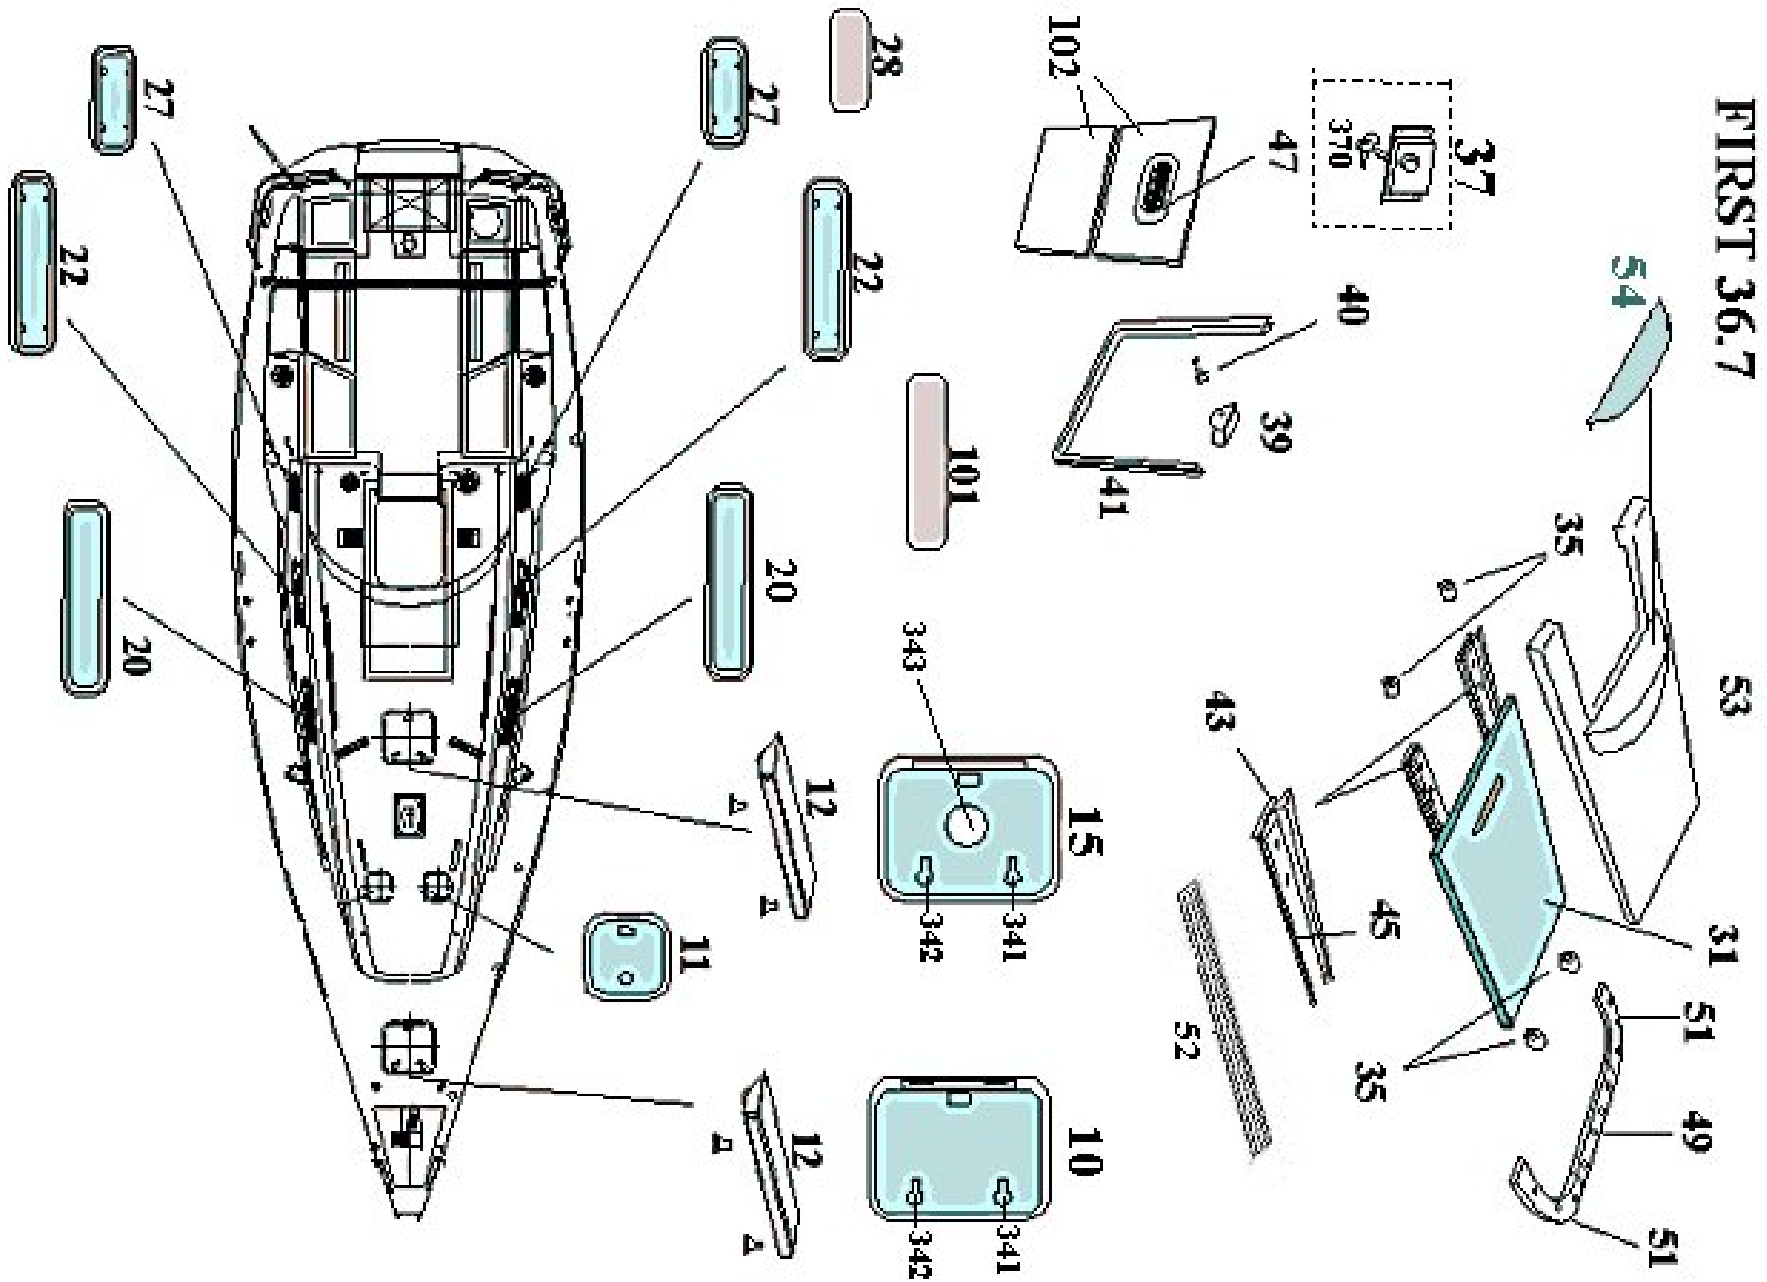

PORTS OPENINGS AND AERATION OF CAOCHROOF

**PORTS OPENINGS AND AERATION OF CAOCHROOF**

option	Pos.	Part No.	Description	Quant. per boat	Version / Option	SS_FAM	Beginning hull number	Ending hull number
	10	990556	OPEN.HATCH 442X442 T44-1	1,000				521
	10	990586	OPENING DECK HATCH	1,000			522	
	11	071882	OPEN.HATCH 211X211 LP/T00-1 GREY LEWMAR	1,000			479	521
	11	078798	OPEN.HATCH 211X211 LP/T00-2 GREY	1,000			522	
	11	050010	OPEN HATCH 211X211 LP T00-1 GREY BENET	1,000				478
	12	076604	BLIND 0500X485 BLC SLR PG	1,000				
	15	990556	OPEN.HATCH 442X442 T44-1	1,000				478
	15	990556	OPEN.HATCH 442X442 T44-1	1,000			479	521
	15	990586	OPENING DECK HATCH	1,000			522	
	20	043195	FIX PORTHOLE 584X123 A435 NM	1,000				521
	20	903521	PORTLIGHT R60-2 627X171 RE-GREY-ANOD-LEW	1,000			522	
	22	058552	OPENING PORTLIGHT 584x123+GASKET	1,000				521
	22	902112	PORTLIGHT R60-1 627X171	1,000				521
	22	903519	PORTLIGHT R60-1 627X171 RE-GREY-AND-LEW	1,000			522	
	27	901001	PORTLIGHT R34 347X171	1,000				521
	27	903517	PORTLIGHT R34 347X171 RE-GREY-AND-LEW	1,000			522	
	28	056787	WINDOW SCREEN/PORTHOLE R34 OLD	1,000				
	31	067212	OPENING HATCH 730X 980X15 N 2	1,000			361	521
	31	053236	OPENING HATCH 730X 980X15 N 1	1,000				360
	31	078799	OPENING HATCH 730X 980X15 N 2 GREY	1,000			522	
	35	012075	THRUST D20X4_3 H10 BLACK NYL	4,000				
	37	060940	S S LOCK COMPANIONWAY NM	1,000				
	39	007546	SLIDING HATCH INTERIOR ALU HANDLE	1,000				
	40	932850	S S METRIC SCREW FH SMOOTH 5X50	2,000				