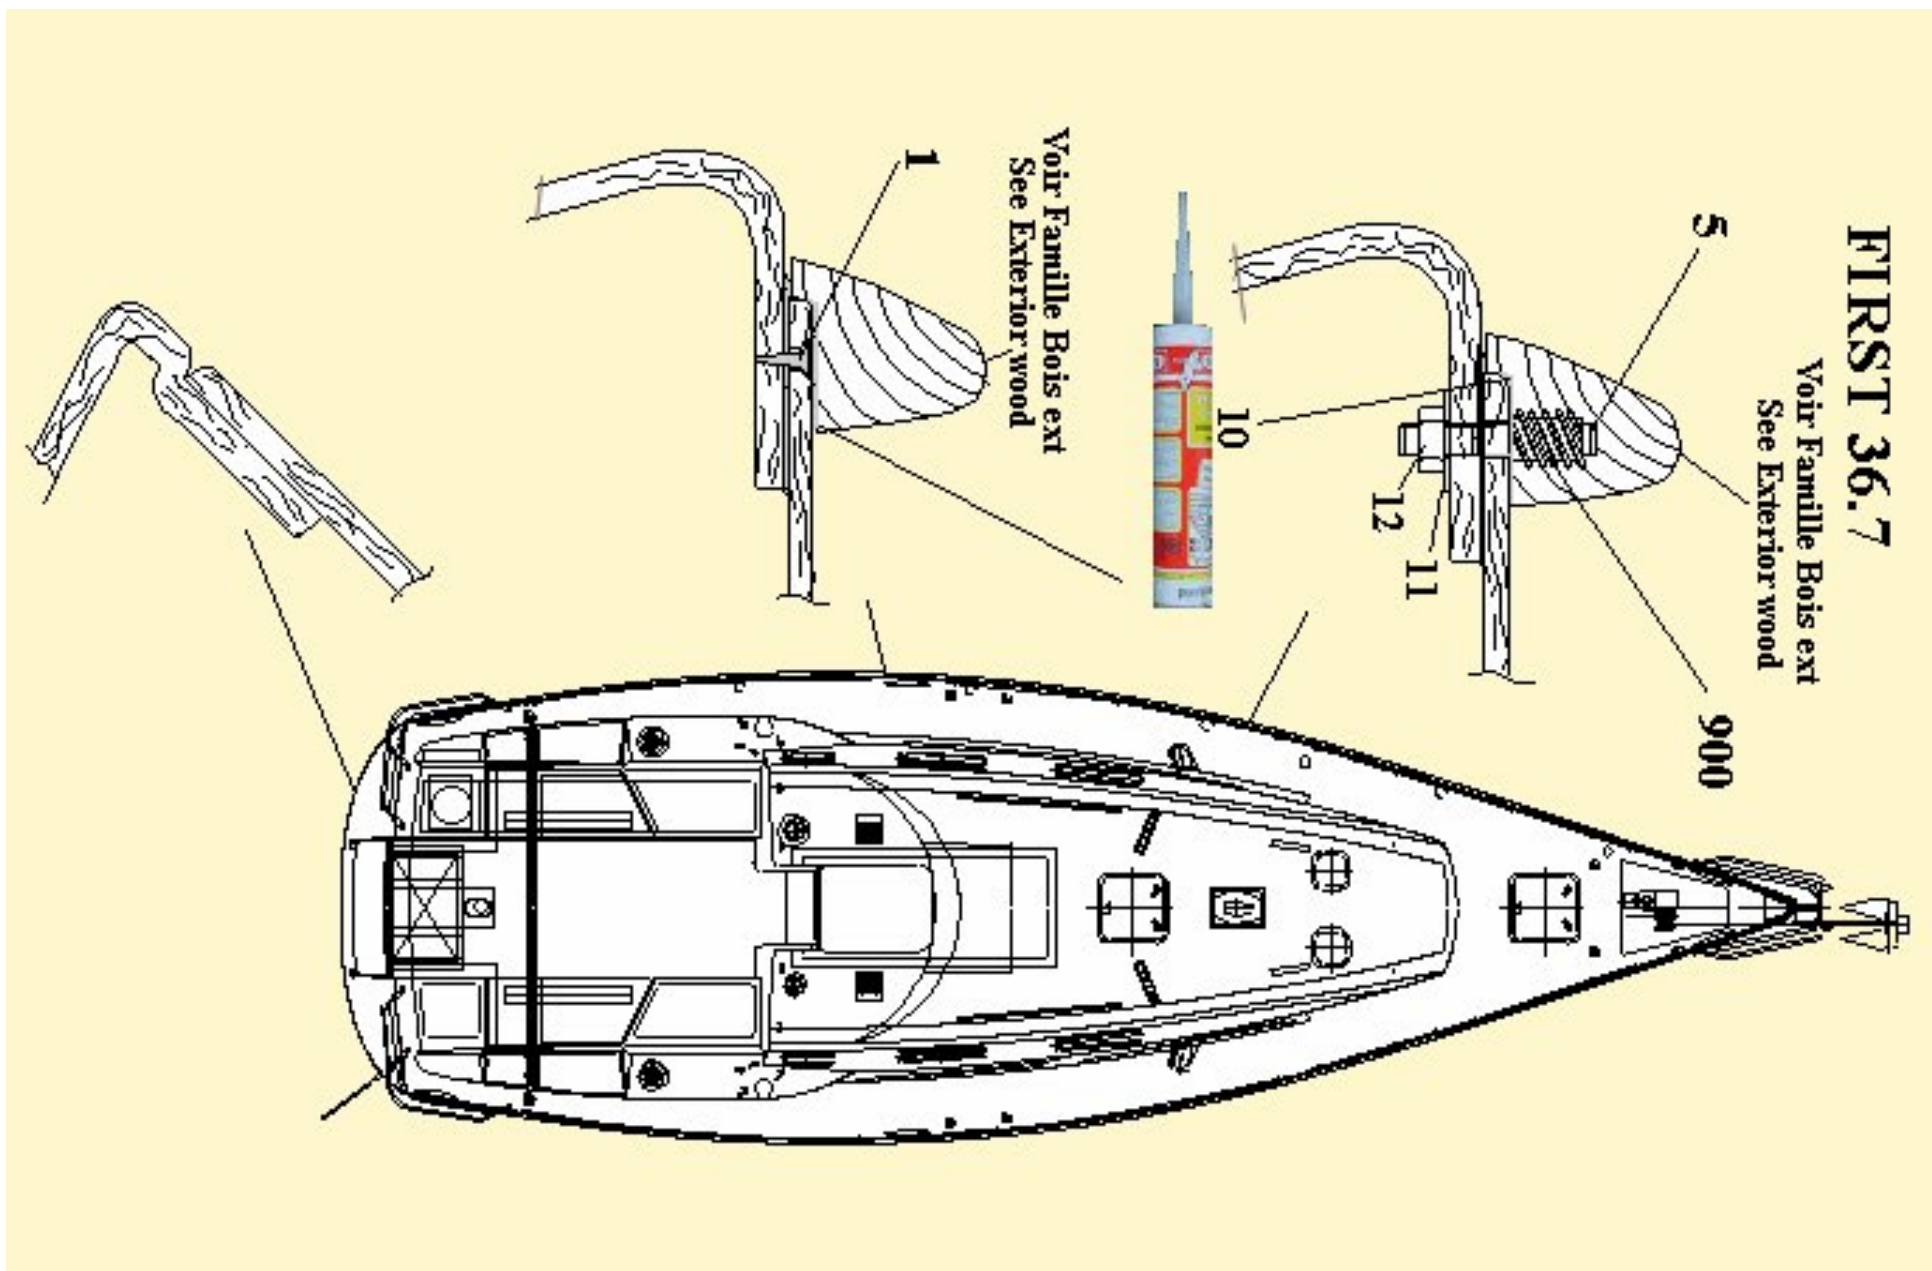

HULL DECK JOINT

**HULL DECK JOINT**

<b>option</b>	<b>Pos.</b>	<b>Part No.</b>	<b>Description</b>	<b>Quant. per boat</b>	<b>Version / Option</b>	<b>SS_FAM</b>	<b>Begining hull number</b>	<b>Ending hull number</b>
	1	030663	S S SCREW SHEET METAL A4 PZ 5_5X25_4	48,000				
	5	025920	TREADED ROD S S M 6 ! NOT AVAILABLE !	54,000				
	10	235410	POLYURETHANE WHITE GLUE	8,000				
	11	791000	S S WASHER DIA 6X24 LL	54,000				
	12	326500	S STEEL HEX NUT DIA 6	54,000				
	900	026493	BRASS INSERT D12 L25 M6 PARTIAL	54,000				