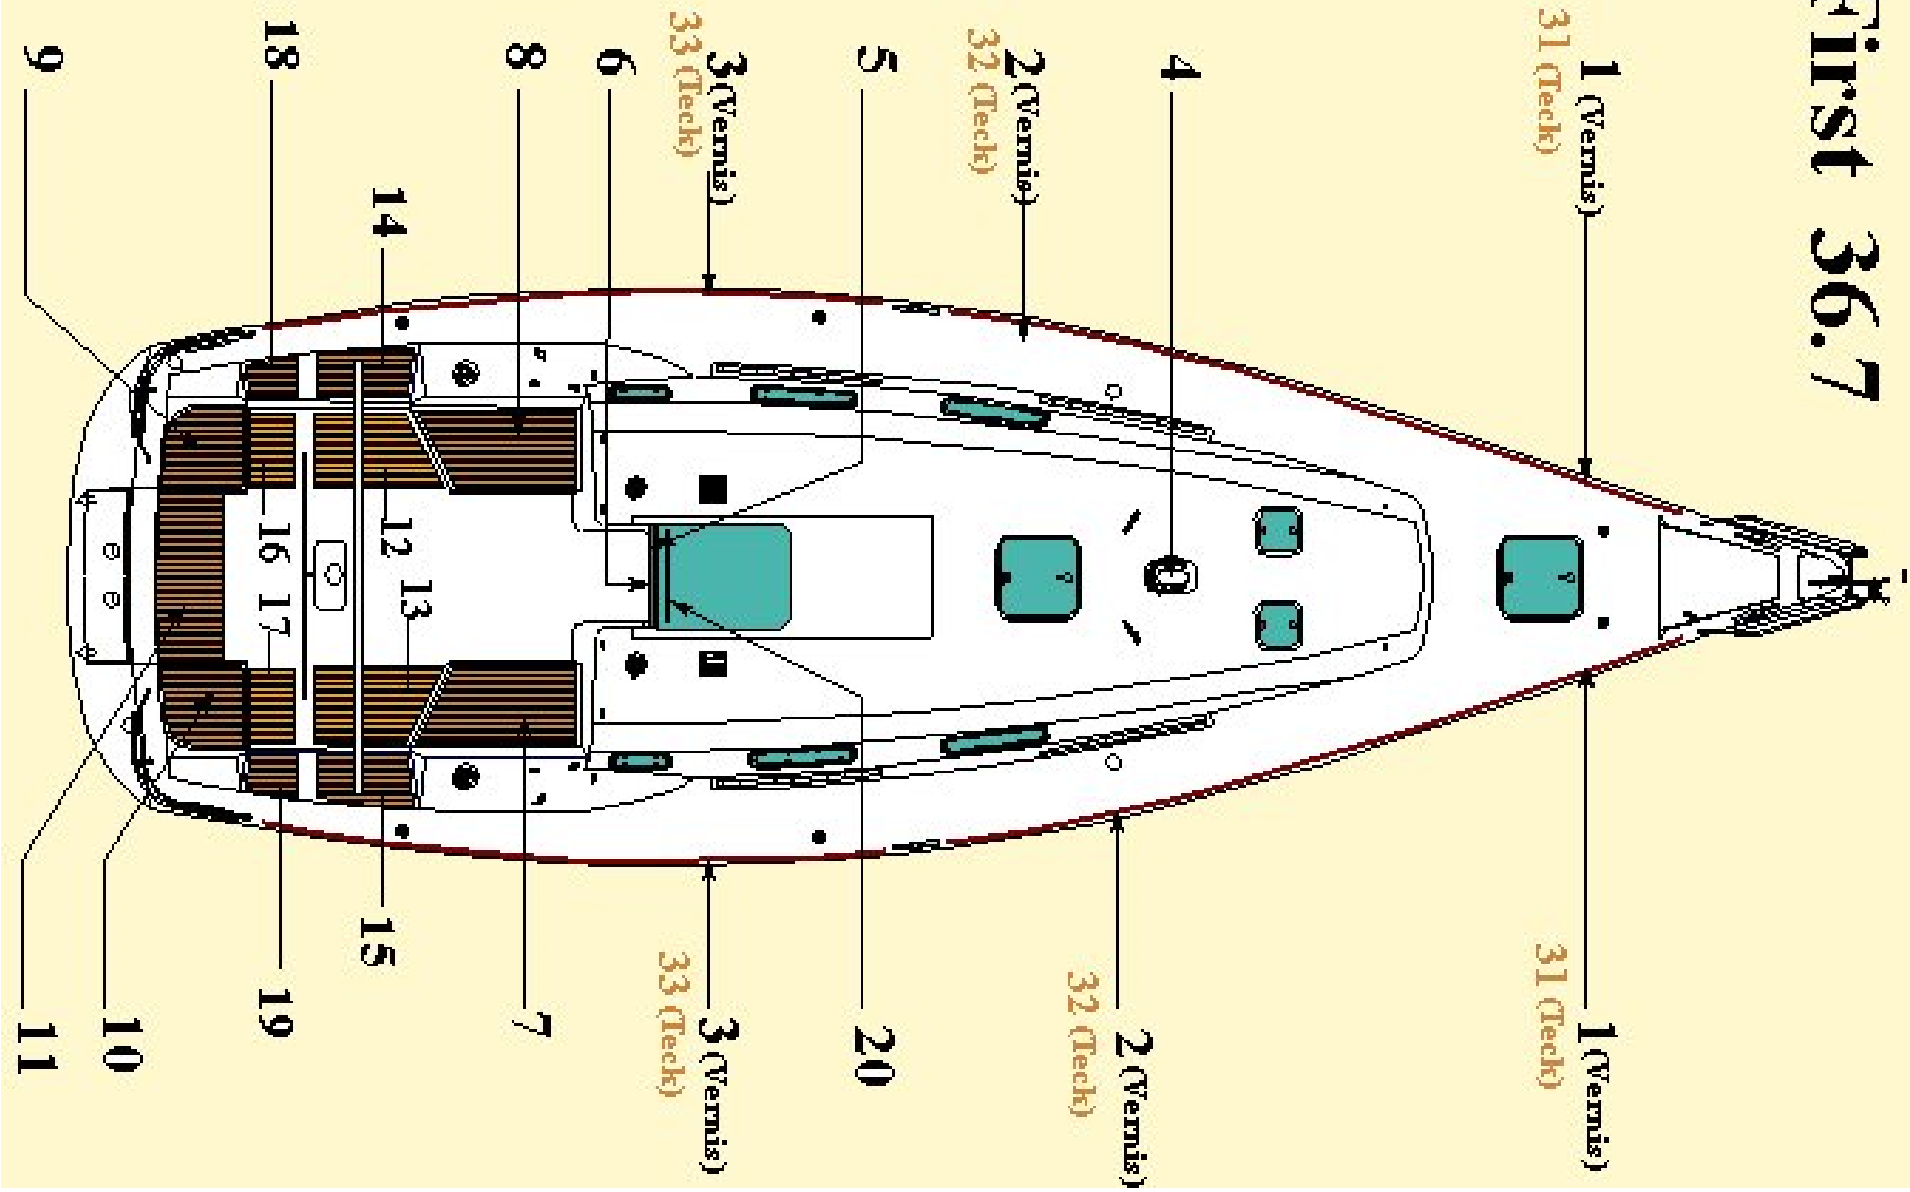

First 36.7

EXTERIOR WOOD

option	Pos.	Part No.	Description	Quant. per boat	Version / Option	SS_FAM	Beginning hull number	Ending hull number
	1	W04035	WOODEN PART	2,000				
	2	W04036	WOODEN PART	2,000				
	3	W04038	WOODEN PART	2,000				
	4	W03301	PARTNER DECK WEDGE 18350	1,000				
	5	055793	ENTRANCE DOOR 18350 BE0024	1,000				
	6	W03303	PANEL - INSTRUMENT POD 18350	1,000				
	7	W03304	AFT BENCH 18350 STBD	1,000				
	8	W03305	AFT BENCH 18350 BE0002	1,000				
	9	W03306	WOOD COCKPIT HATCH AFT PORT 18350	1,000				
	10	W03307	WOOD COCKPIT HATCH AFT STBD 18350	1,000				
	11	W03308	ABOVE COCKPIT BENCH 18350	1,000				
	12	W03309	WOOD COCKPIT HATCH MIDDLE PORT 18350	1,000				
	13	W03310	WOOD COCKPIT HATCH MIDDLE STBD 18350	1,000				
	14	W03311	WOOD COCKPIT HATCH FWD PORT 18350	1,000				
	15	W03312	WOOD COCKPIT HATCH STBD PORT 18350	1,000				
	16	W03313	WOOD COCKPIT HATCH MIDDLE PORT 18350	1,000				
	17	W03314	WOOD COCKPIT HATCH MIDDLE STBD 18350	1,000				
	18	W03315	WOOD COCKPIT HATCH AFT PORT 18350	1,000				
	19	W03316	WOOD COCKPIT HATCH AFT STBD 18350	1,000				
	20	W02939	SLIDING HATCH STRIP L500	1,000				
	31	W04035	WOODEN PART	2,000				
	32	W04036	WOODEN PART	2,000				