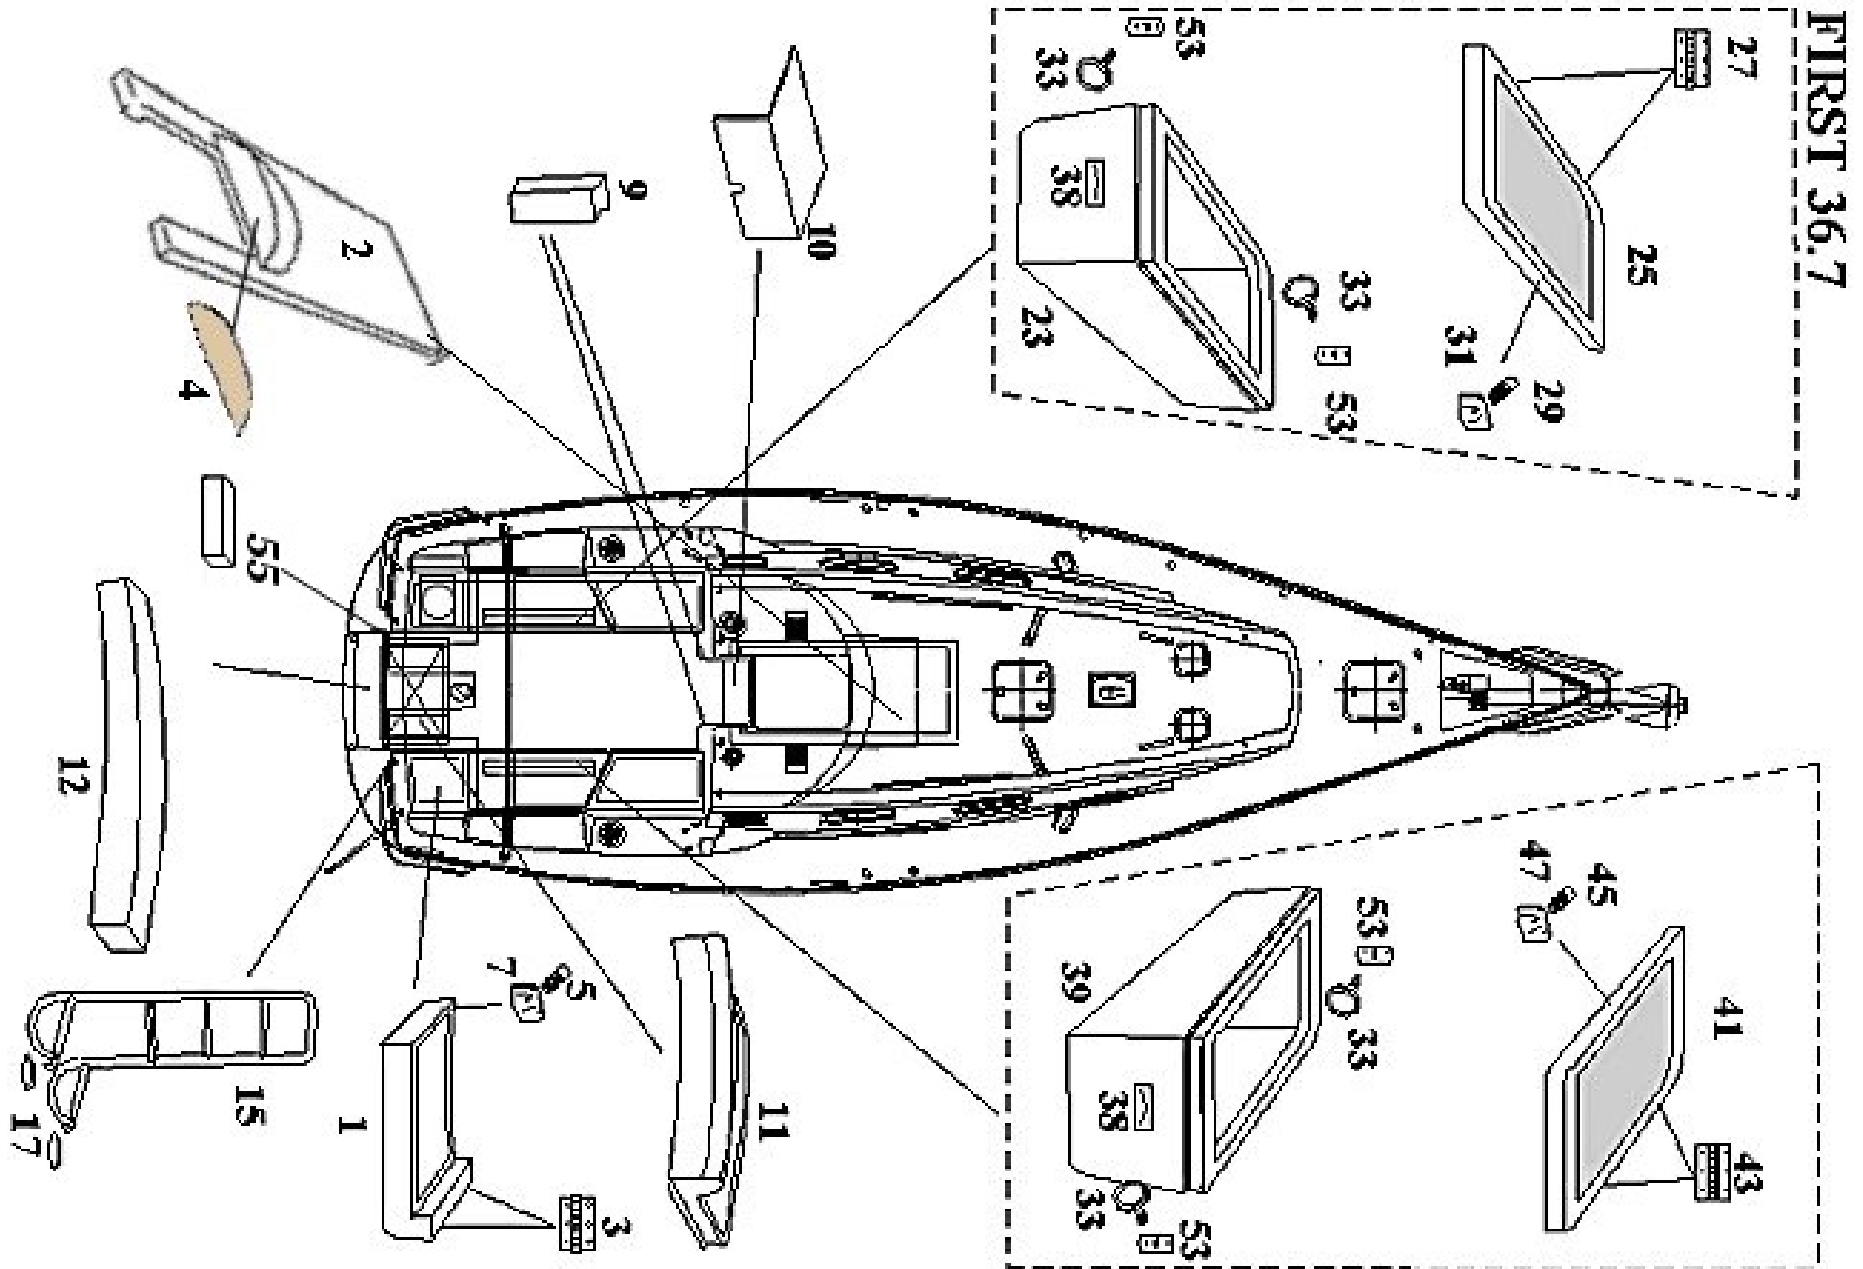

EQUIPMENT HULL, DECK

EQUIPMENT HULL, DECK

option	Pos.	Part No.	Description	Quant. per boat	Version / Option	SS_FAM	Begining hull number	Ending hull number
	1	053551L	LOCKER HATCH 18350 STBD AFT SLATED	1,000				
	2	055739	SLIDING HATCH HOUSIN! NOT AVAILABLE !	1,000				
	3	001564	S S HINGE 60X50 THICKNESS 2 D 8 PINS	2,000				
	4	W03303	PANEL - INSTRUMENT POD 18350	1,000				
	5	917520	BILGE LOCKER LATCH +HOLE	1,000				
	7	011178	BILGE LOCKER CHR PLATED BRASS BOLT LATCH	1,000				
	9	118550	WINCH HANDLE BOX W H P	2,000				
	10	054605	STEP ENGINE 18350	1,000				
	11	053547L	AFT BENCH LOCKER 18350 SLATED	1,000				
	12	054591	AFT BEAM 18350	1,000				
	15	008253	BATHING LADDER AFT BRIDGE 18415	1,000			414	
	15	068590	BATHING LADDER BACKSTAY CENTER	1,000			365	413
	15	008253	BATHING LADDER AFT BRIDGE 18415	1,000				364
	17	008572	SWIN LADDER FIXING SUPPORT 18415	2,000				
	21	660000	LOCK-OFF SUPPORT 25	4,000				
	23	056728	PORT COCKPIT LOCKER 18350	1,000				
	23	053544	PORT COCKPIT LOCKER ! NOT AVAILABLE !	1,000				
	25	053548L	LOCKER HATCH 18350 PORT COCKPIT SLATED	1,000				
	27	001564	S S HINGE 60X50 THICKNESS 2 D 8 PINS	2,000				
	29	917520	BILGE LOCKER LATCH +HOLE	1,000				
	31	011178	BILGE LOCKER CHR PLATED BRASS BOLT LATCH	1,000				

EQUIPMENT HULL, DECK

option	Pos.	Part No.	Description	Quant. per boat	Version / Option	SS_FAM	Begining hull number	Ending hull number
	33	045391	KNOB STAR M10	4,000				
	37	028679	STAINLESS STEEL INSERT M10 AM	2,000				
	38	045096	PLASTIC KNOB RAPPEL HA062	4,000				
	39	056729	STBD COCKPIT LOCKER 18350	1,000				
	39	053545	STBD COCKPIT LOCKER ! NOT AVAILABLE !	1,000				
	41	053549L	LOCKER HATCH 18350 STBD COCKPIT SLATED	1,000				
	43	001564	S S HINGE 60X50 THICKNESS 2 D 8 PINS	2,000				
	45	917520	BILGE LOCKER LATCH +HOLE	1,000				
	47	011178	BILGE LOCKER CHR PLATED BRASS BOLT LATCH	1,000				
	53	028679	STAINLESS STEEL INSERT M10 AM	4,000				
	55	112241	COCKPIT FLOOR INSERT 18350	2,000			361	