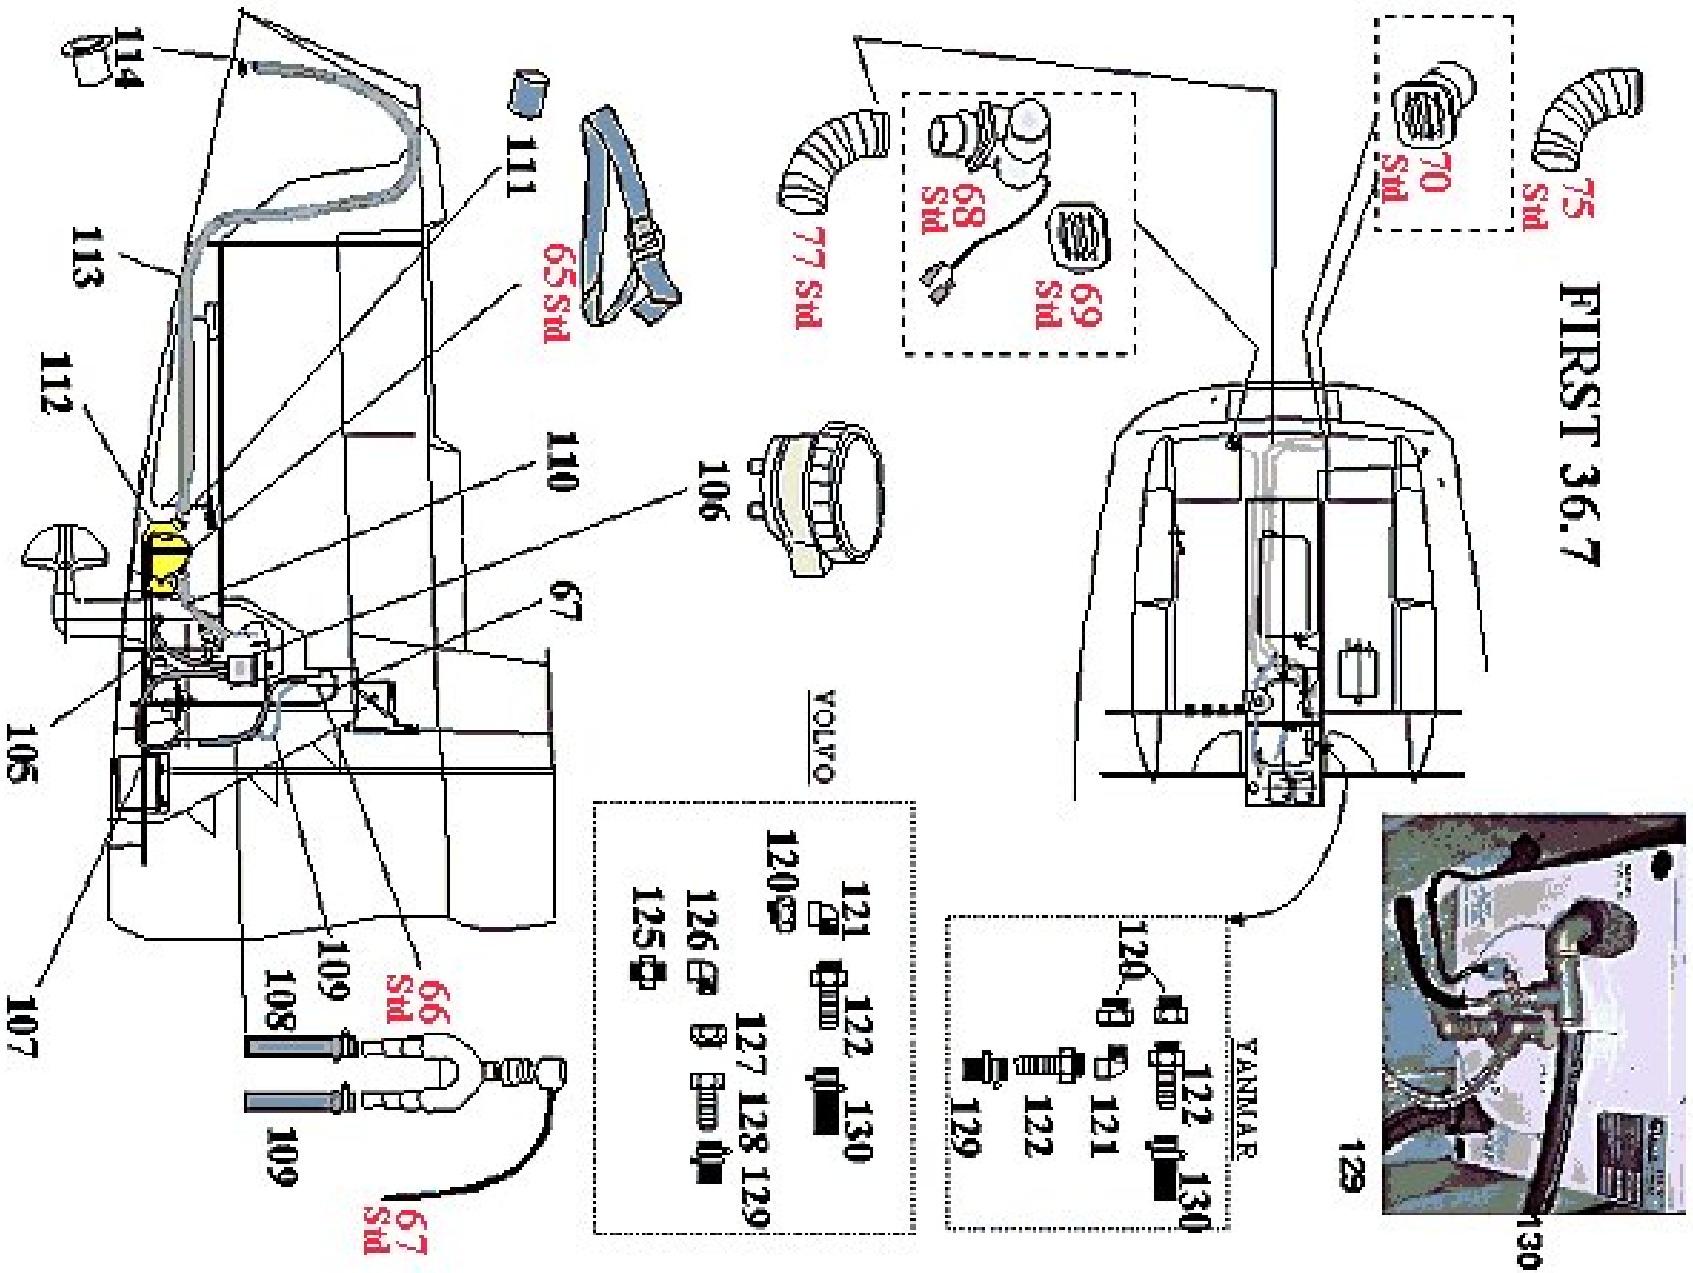

## COOLING ENGINE

option	Pos.	Part No.	Description	Quant. per boat	Version / Option	SS_FAM	Beginning hull number	Ending hull number
	65	076364	BLACK WEBBING STRAP L1000 COMPLETE NM	1,000				
	66	026541	ANTISIPHON INTAKE V D13 19 25 32	1,000				
	67	T11020120	TUYAU 6 L 1_20 EAU	1,000				
	68	125630	EXTRACTOR	1,000				
	69	024018	VENT GRILL PLASTIC WHITE 84X84	1,000				
	70	046805	WHITE VENTILATION SCREEN 084X84 SLEEVE	2,000				
	75	436500	VENTIL SHEATH DIA 70 STD G	5,000				
	77	436500	VENTIL SHEATH DIA 70 STD G	5,000				
	105	073338	HOSE RAW WATER ENGIN DIA20 STD G	1,000	YANMAR 3YM30 SD 21KW( 29CV)D			
	105	073338	HOSE RAW WATER ENGIN DIA20 STD G	1,000	YANMAR 3YM30 SD 21KW( 29CV)D			
	105	073338	HOSE RAW WATER ENGIN DIA20 STD G	2,000	VOLVO 2030 SD 20KW(28CV) D			
	105	073338	HOSE RAW WATER ENGIN DIA20 STD G	1,000	YANMAR 3GM30F SD+V9 V.REGATE			
	105	073338	HOSE RAW WATER ENGIN DIA20 STD G	2,000	VOLVO 2030SD+V9 V.REGATE			
	105	073338	HOSE RAW WATER ENGIN DIA20 STD G	1,000	YANMAR 3GM30F SD+V4 V.CROIS.			
	105	073338	HOSE RAW WATER ENGIN DIA20 STD G	2,000	VOLVO 2030SD+V4 V.CROISIE RE			